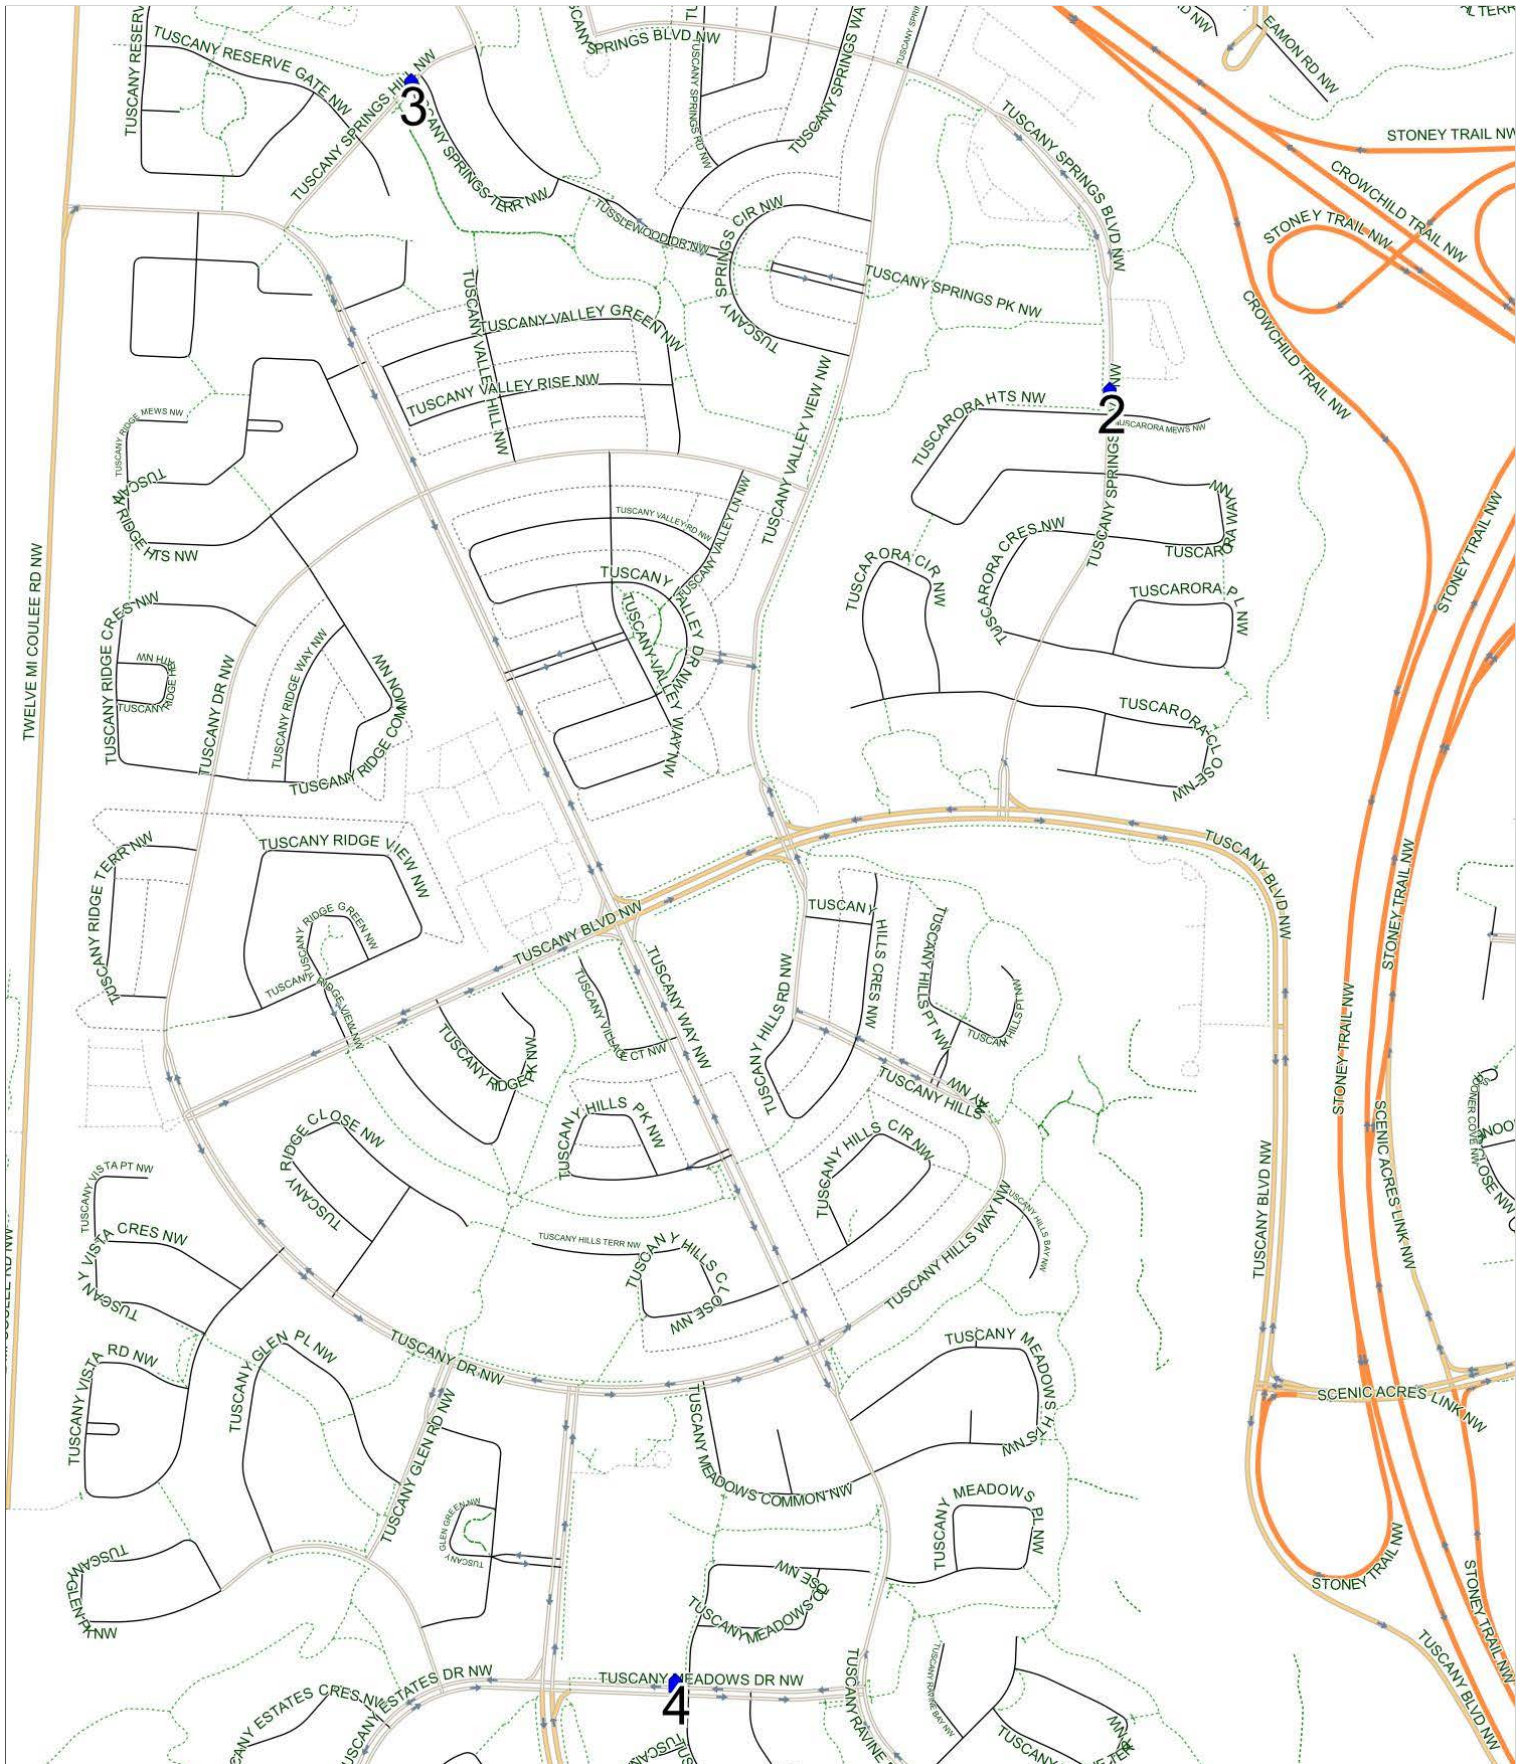

### Brentwood C/T twelve Mile Coulee B AM

Operator: Southland - McKnight Yard (403) 205-6688  
 Description: Tuscany

Eff: 2019-09-03

#	Time	Description
1	8:06 AM	Southbound Tuscany Springs Hill after Tuscany Springs Terrace NW at pathway
2	8:11 AM	Westbound Tuscany Ravine Road after Tuscany Ravine Heights NW after CT bus loop
3	8:15 AM	Westbound Tuscany Meadows Drive after Tuscany Meadows Close NW at concrete pad (Brentwood students only)
4	8:20 AM	Twelve Mile Coulee School, Southbound Tuscany Hills Road NW
5	8:30 AM	Northbound Tuscany Springs Boulevard after Tuscarora Mews NW at CT Stop
6	8:41 AM	Southbound Tuscany Springs Hill after Tuscany Reserve Gate NW at CT stop
7	9:00 AM	Brentwood School, Eastbound Northmount Drive NW

### Brentwood C PM (MTWR)

Operator: Southland - McKnight Yard (403) 205-6688  
Description: Tuscany (north)

Eff: 2019-09-03

#	Time	Description
1	4:00 PM	Brentwood School, Eastbound Northmount Drive NW
2	4:15 PM	Northbound Tuscany Springs Boulevard after Tuscarora Mews NW at CT Stop
3	4:20 PM	Southbound Tuscany Springs Hill after Tuscany Springs Terrace NW at pathway
4	4:29 PM	Westbound Tuscany Meadows Drive after Tuscany Meadows Close NW at concrete pad

### Brentwood C PM (F)

Operator: Southland - McKnight Yard (403) 205-6688  
Description: Tuscany (north)

Eff: 2019-09-03

#	Time	Description
1	1:30 PM	Brentwood School, Eastbound Northmount Drive NW
2	1:45 PM	Northbound Tuscany Springs Boulevard after Tuscarora Mews NW at CT Stop
3	1:50 PM	Southbound Tuscany Springs Hill after Tuscany Springs Terrace NW at pathway
4	1:59 PM	Westbound Tuscany Meadows Drive after Tuscany Meadows Close NW at concrete pad