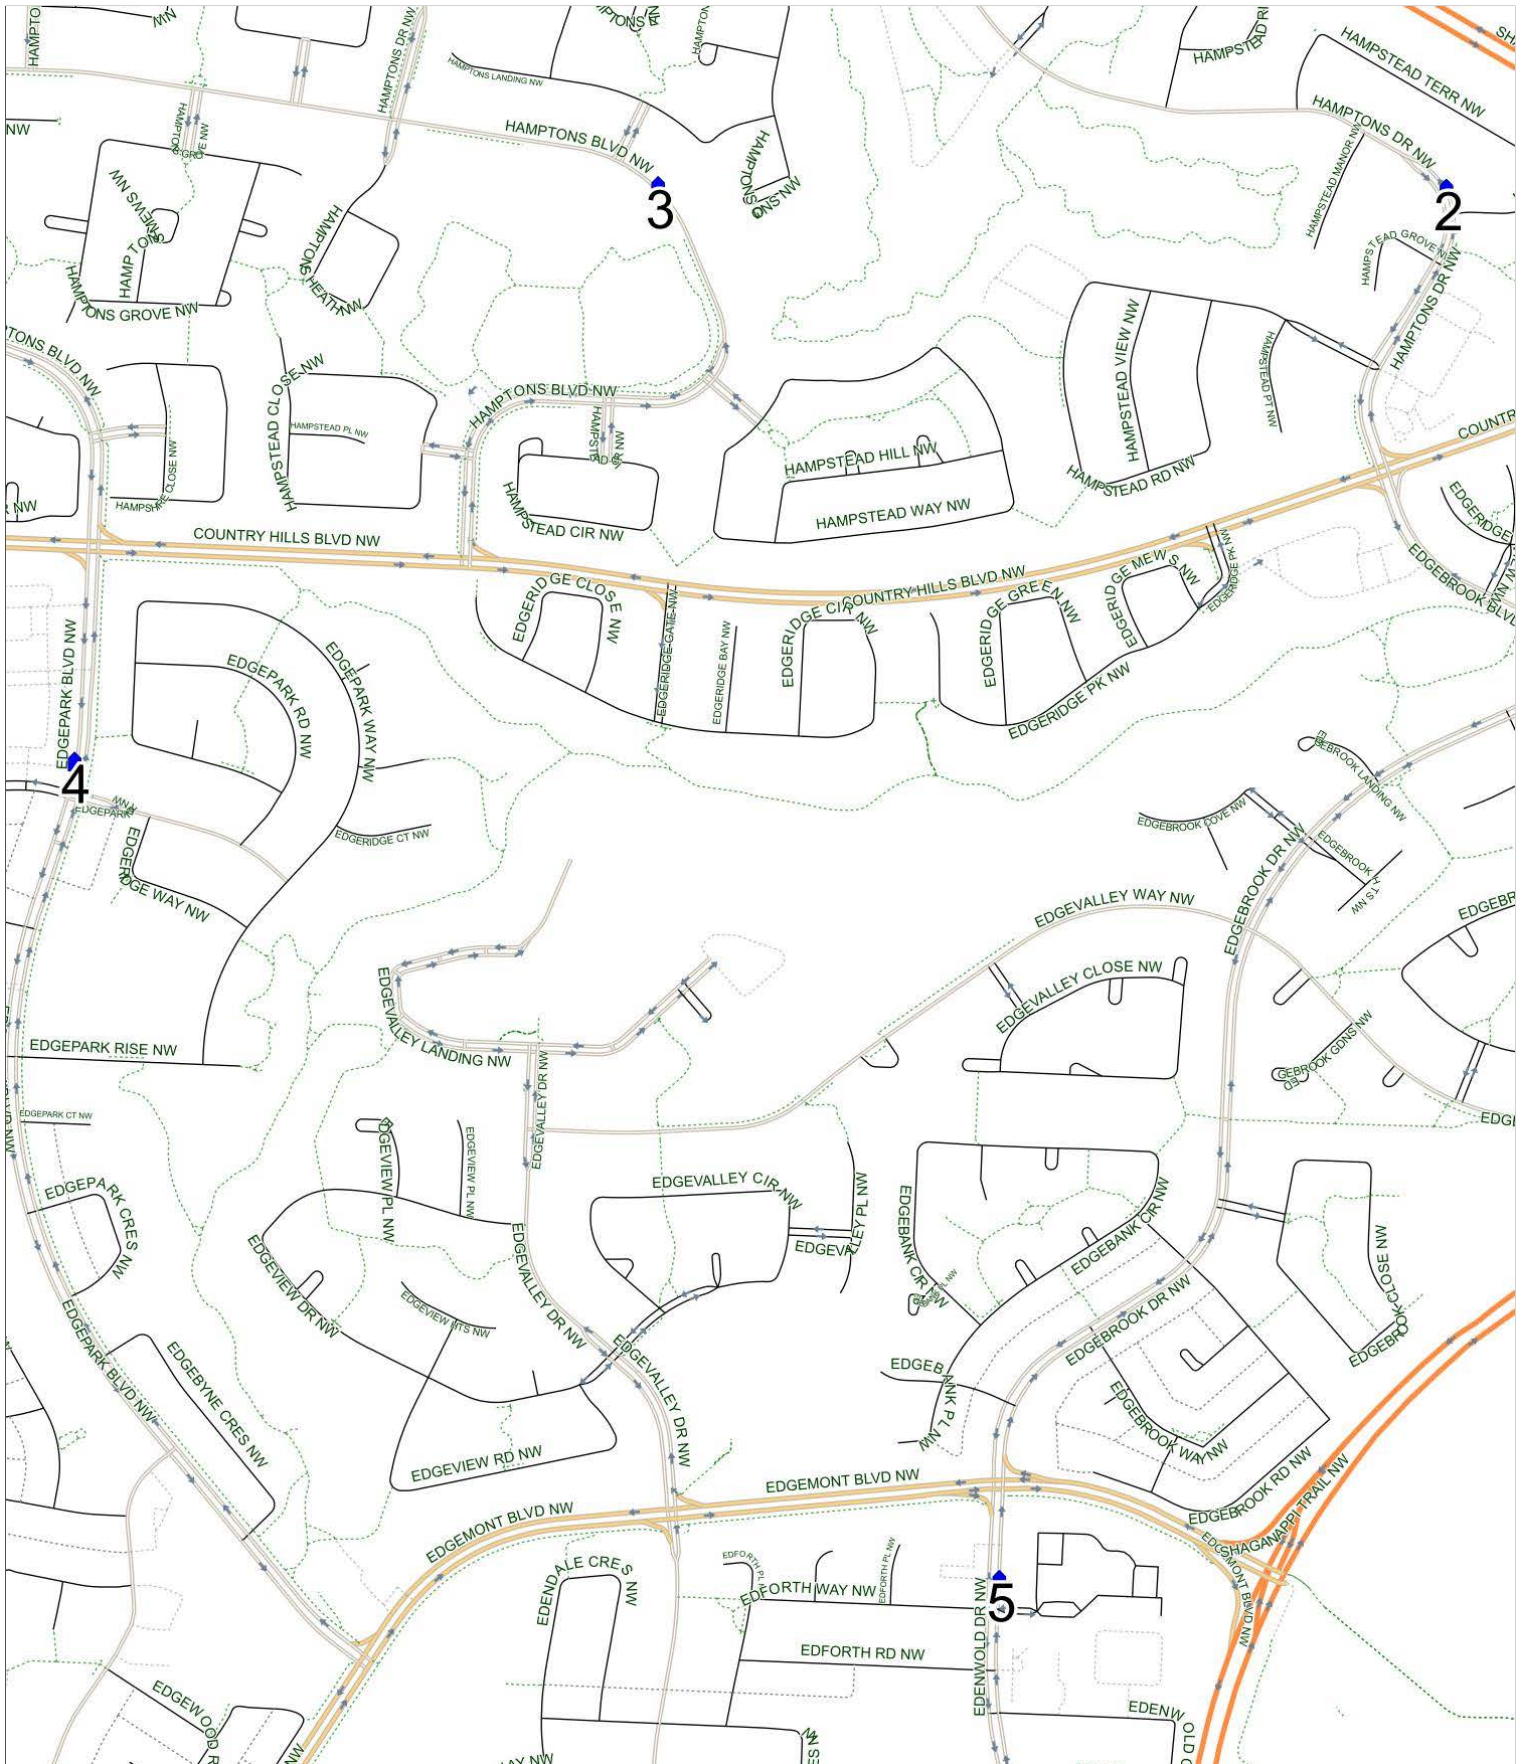

Brentwood D AM

Operator: Southland - CFB Yard (403) 387-2907
Description: The Hamptons, Edgemont

Eff: 2019-09-03

#	Time	Description
1	8:35 AM	Northbound Hamptons Drive after Hampstead Gardens NW at CT Stop
2	8:40 AM	Eastbound Hamptons Boulevard after Hamptons Terrace NW at CT Stop
3	8:44 AM	Southbound Edgemark Boulevard before Edgeburn Crescent (north arm) NW at CT Stop
4	8:52 AM	Northbound Edenvold Drive (east arm) after Edforth Way NW at CT Stop
5	9:00 AM	Brentwood School, Eastbound Northmount Drive NW

Brentwood D PM (MTWR)

Operator: Southland - CFB Yard (403) 387-2907
Description: The Hamptons, Edgemont

Eff: 2019-09-03

#	Time	Description
1	4:00 PM	Brentwood School, Eastbound Northmount Drive NW
2	4:16 PM	Northbound Hamptons Drive after Hampstead Gardens NW at CT Stop
3	4:21 PM	Eastbound Hamptons Boulevard after Hamptons Terrace NW at CT Stop
4	4:25 PM	Southbound Edgepark Boulevard before Edgeburn Crescent (north arm) NW at CT Stop
5	4:33 PM	Northbound Edenwold Drive (east arm) after Edforth Way NW at CT Stop

Brentwood D PM (F)

Operator: Southland - CFB Yard (403) 387-2907
 Description: The Hamptons, Edgemont

Eff: 2019-09-03

#	Time	Description
1	1:30 PM	Brentwood School, Eastbound Northmount Drive NW
2	1:43 PM	Northbound Hamptons Drive after Hampstead Gardens NW at CT Stop
3	1:49 PM	Eastbound Hamptons Boulevard after Hamptons Terrace NW at CT Stop
4	1:54 PM	Southbound Edgepark Boulevard before Edgeburn Crescent (north arm) NW at CT Stop
5	2:02 PM	Northbound Edenwold Drive (east arm) after Edforth Way NW at CT Stop