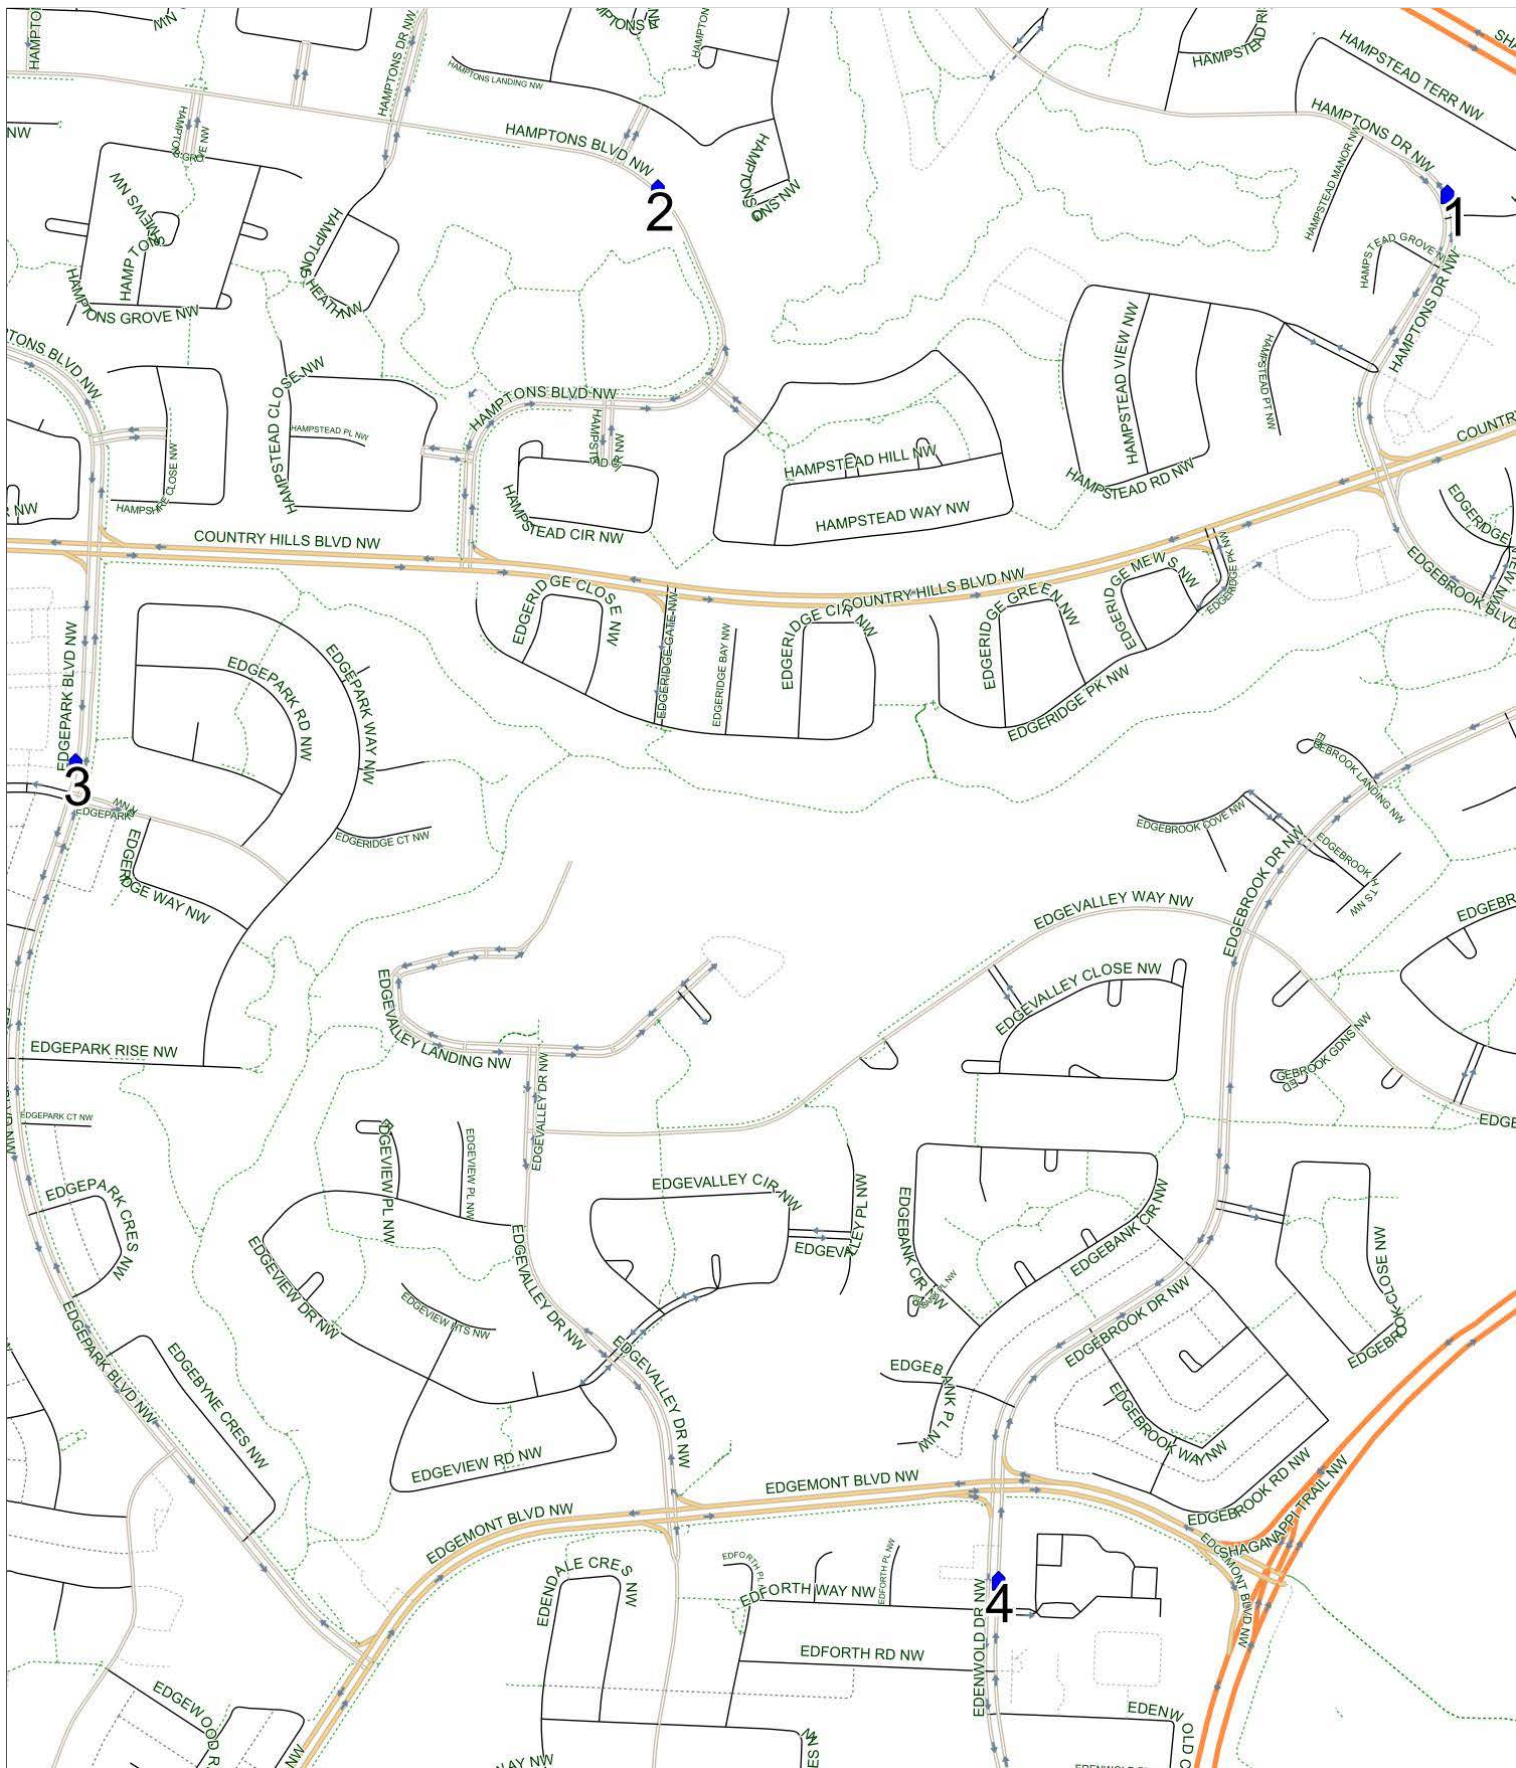

Brentwood D AM

Operator: Southland - CFB Yard (403) 387-2907
Description: The Hamptons, Edgemont

Eff: 2019-09-03

#	Time	Description
1	8:35 AM	Northbound Hamptons Drive after Hampstead Gardens NW at CT Stop
2	8:40 AM	Eastbound Hamptons Boulevard after Hamptons Terrace NW at CT Stop
3	8:44 AM	Southbound Edgemark Boulevard before Edgeburn Crescent (north arm) NW at CT Stop
4	8:52 AM	Northbound Edenvold Drive (east arm) after Edforth Way NW at CT Stop
5	9:00 AM	Brentwood School, Eastbound Northmount Drive NW

Brentwood D PM (MTWR)

Operator: Southland - CFB Yard (403) 387-2907
Description: The Hamptons, Edgemont

Eff: 2019-09-03

#	Time	Description
1	4:00 PM	Brentwood School, Eastbound Northmount Drive NW
2	4:16 PM	Northbound Hamptons Drive after Hampstead Gardens NW at CT Stop
3	4:21 PM	Eastbound Hamptons Boulevard after Hamptons Terrace NW at CT Stop
4	4:25 PM	Southbound Edgepark Boulevard before Edgeburn Crescent (north arm) NW at CT Stop
5	4:33 PM	Northbound Edenwold Drive (east arm) after Edforth Way NW at CT Stop

Brentwood D PM (F)

Operator: Southland - CFB Yard (403) 387-2907
 Description: The Hamptons, Edgemont

Eff: 2019-09-03

#	Time	Description
1	1:30 PM	Brentwood School, Eastbound Northmount Drive NW
2	1:43 PM	Northbound Hamptons Drive after Hampstead Gardens NW at CT Stop
3	1:49 PM	Eastbound Hamptons Boulevard after Hamptons Terrace NW at CT Stop
4	1:54 PM	Southbound Edgepark Boulevard before Edgeburn Crescent (north arm) NW at CT Stop
5	2:02 PM	Northbound Edenwold Drive (east arm) after Edforth Way NW at CT Stop