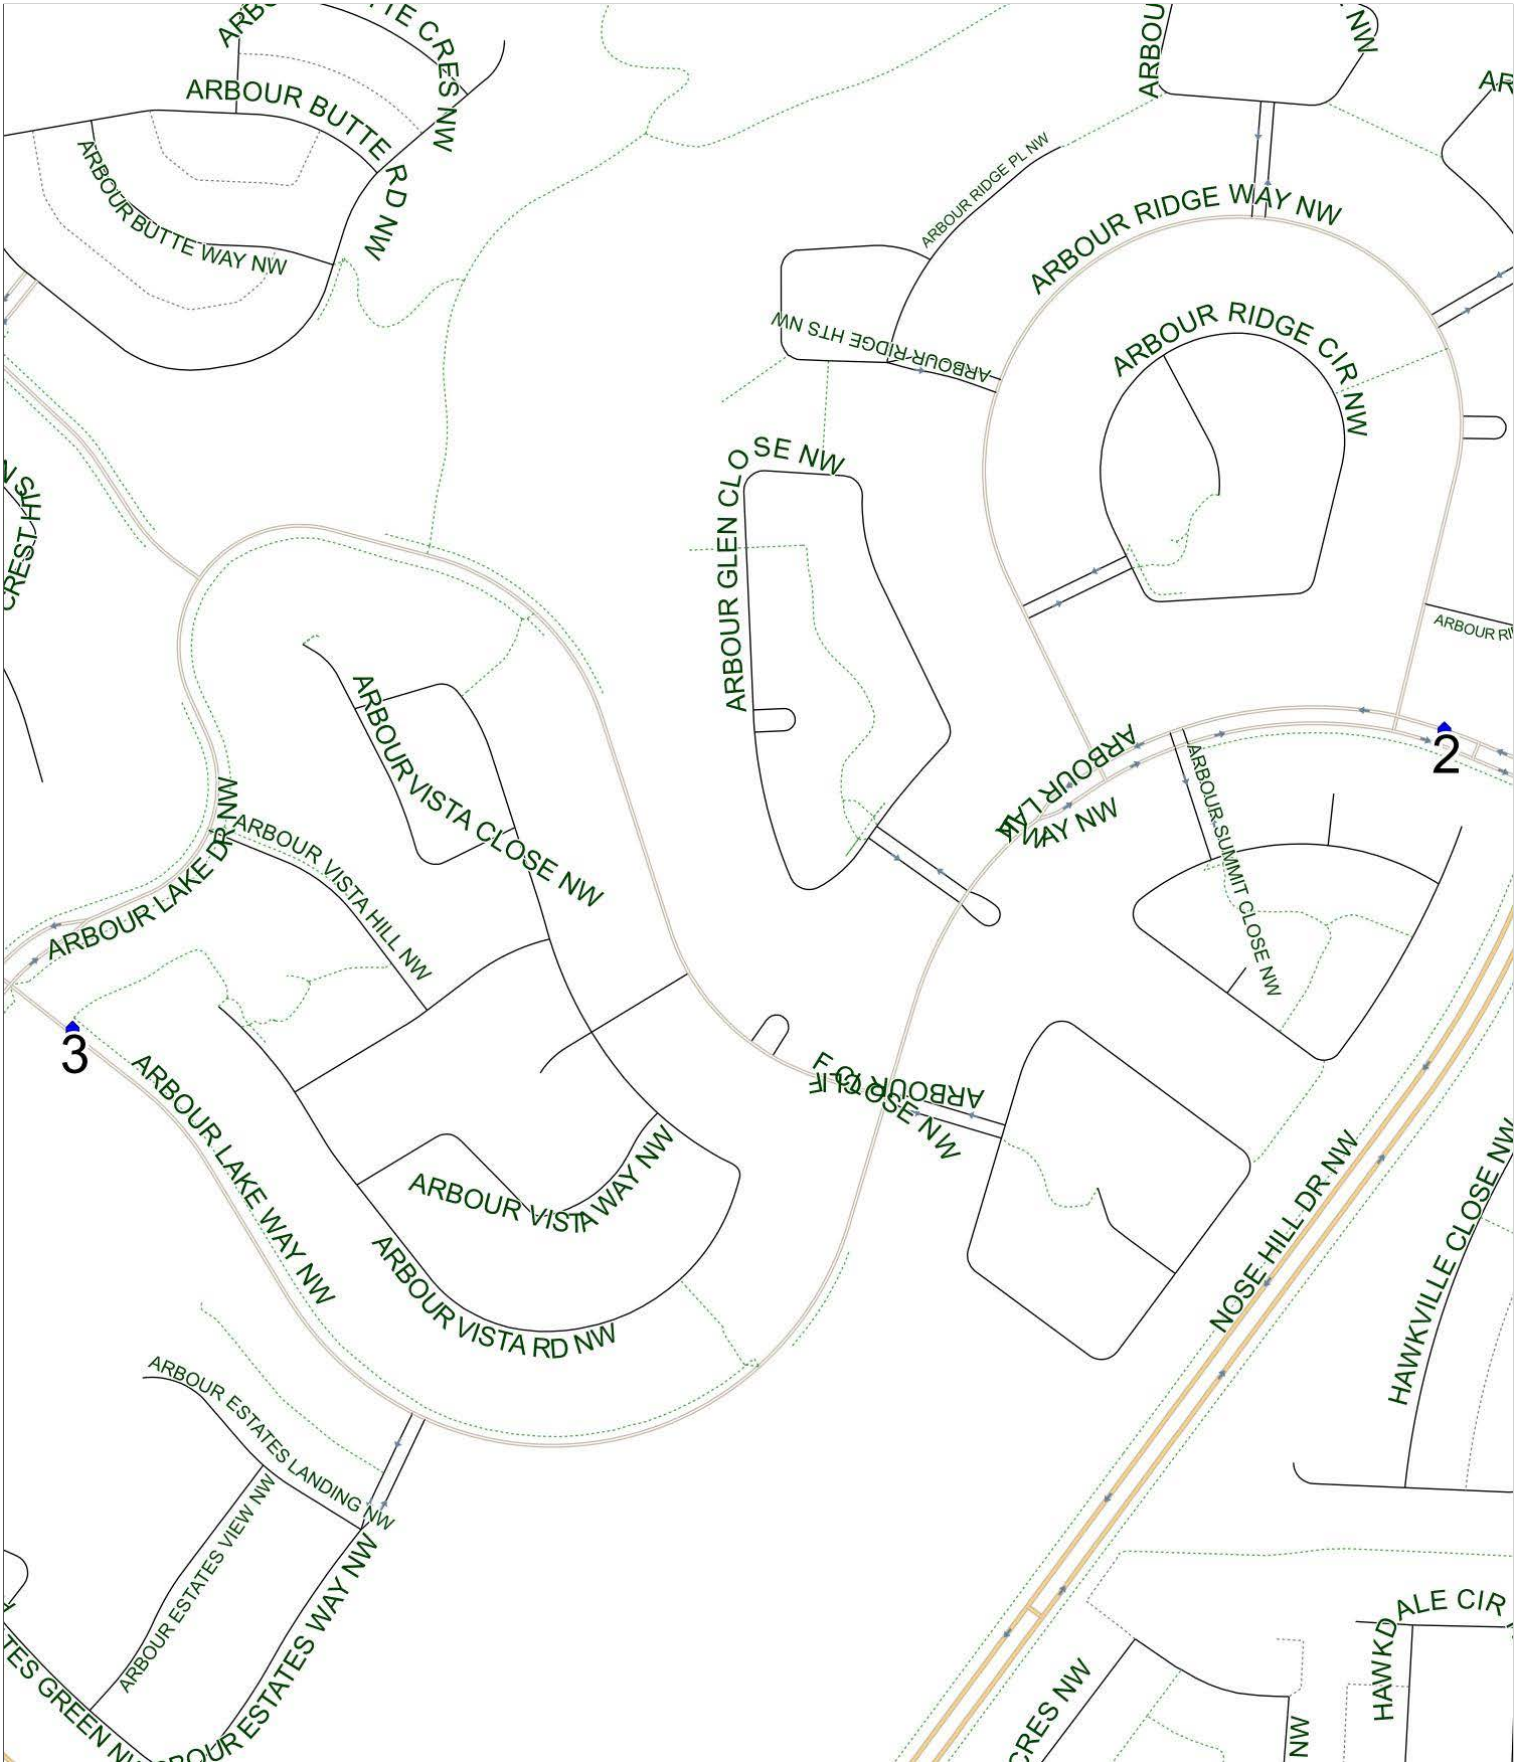

# Brentwood E AM

Operator: Southland - CFB Yard (403) 387-2907  
Description: Arbour Lake, Tuscany

Eff: 2019-09-03

#	Time	Description
1	8:18 AM	Westbound Arbour Lake Way after Nose Hill Drive NW at CT Stop
2	8:24 AM	Westbound Arbour Lake Way before Arbour Lake Drive (west arm) NW at pathway
3	9:00 AM	Brentwood School, Eastbound Northmount Drive NW

### Brentwood E PM (MTWR)

Operator: Southland - CFB Yard (403) 387-2907  
Description: Arbour Lake, Tuscany

Eff: 2019-09-03

#	Time	Description
1	4:00 PM	Brentwood School, Eastbound Northmount Drive NW
2	4:14 PM	Westbound Arbour Lake Way after Nose Hill Drive NW at CT Stop
3	4:19 PM	Westbound Arbour Lake Way before Arbour Lake Drive (west arm) NW at pathway

### Brentwood E PM (F)

Operator: Southland - CFB Yard (403) 387-2907  
Description: Arbour Lake, Tuscany

Eff: 2019-09-03

#	Time	Description
1	1:30 PM	Brentwood School, Eastbound Northmount Drive NW
2	1:42 PM	Westbound Arbour Lake Way after Nose Hill Drive NW at CT Stop
3	1:47 PM	Westbound Arbour Lake Way before Arbour Lake Drive (west arm) NW at pathway