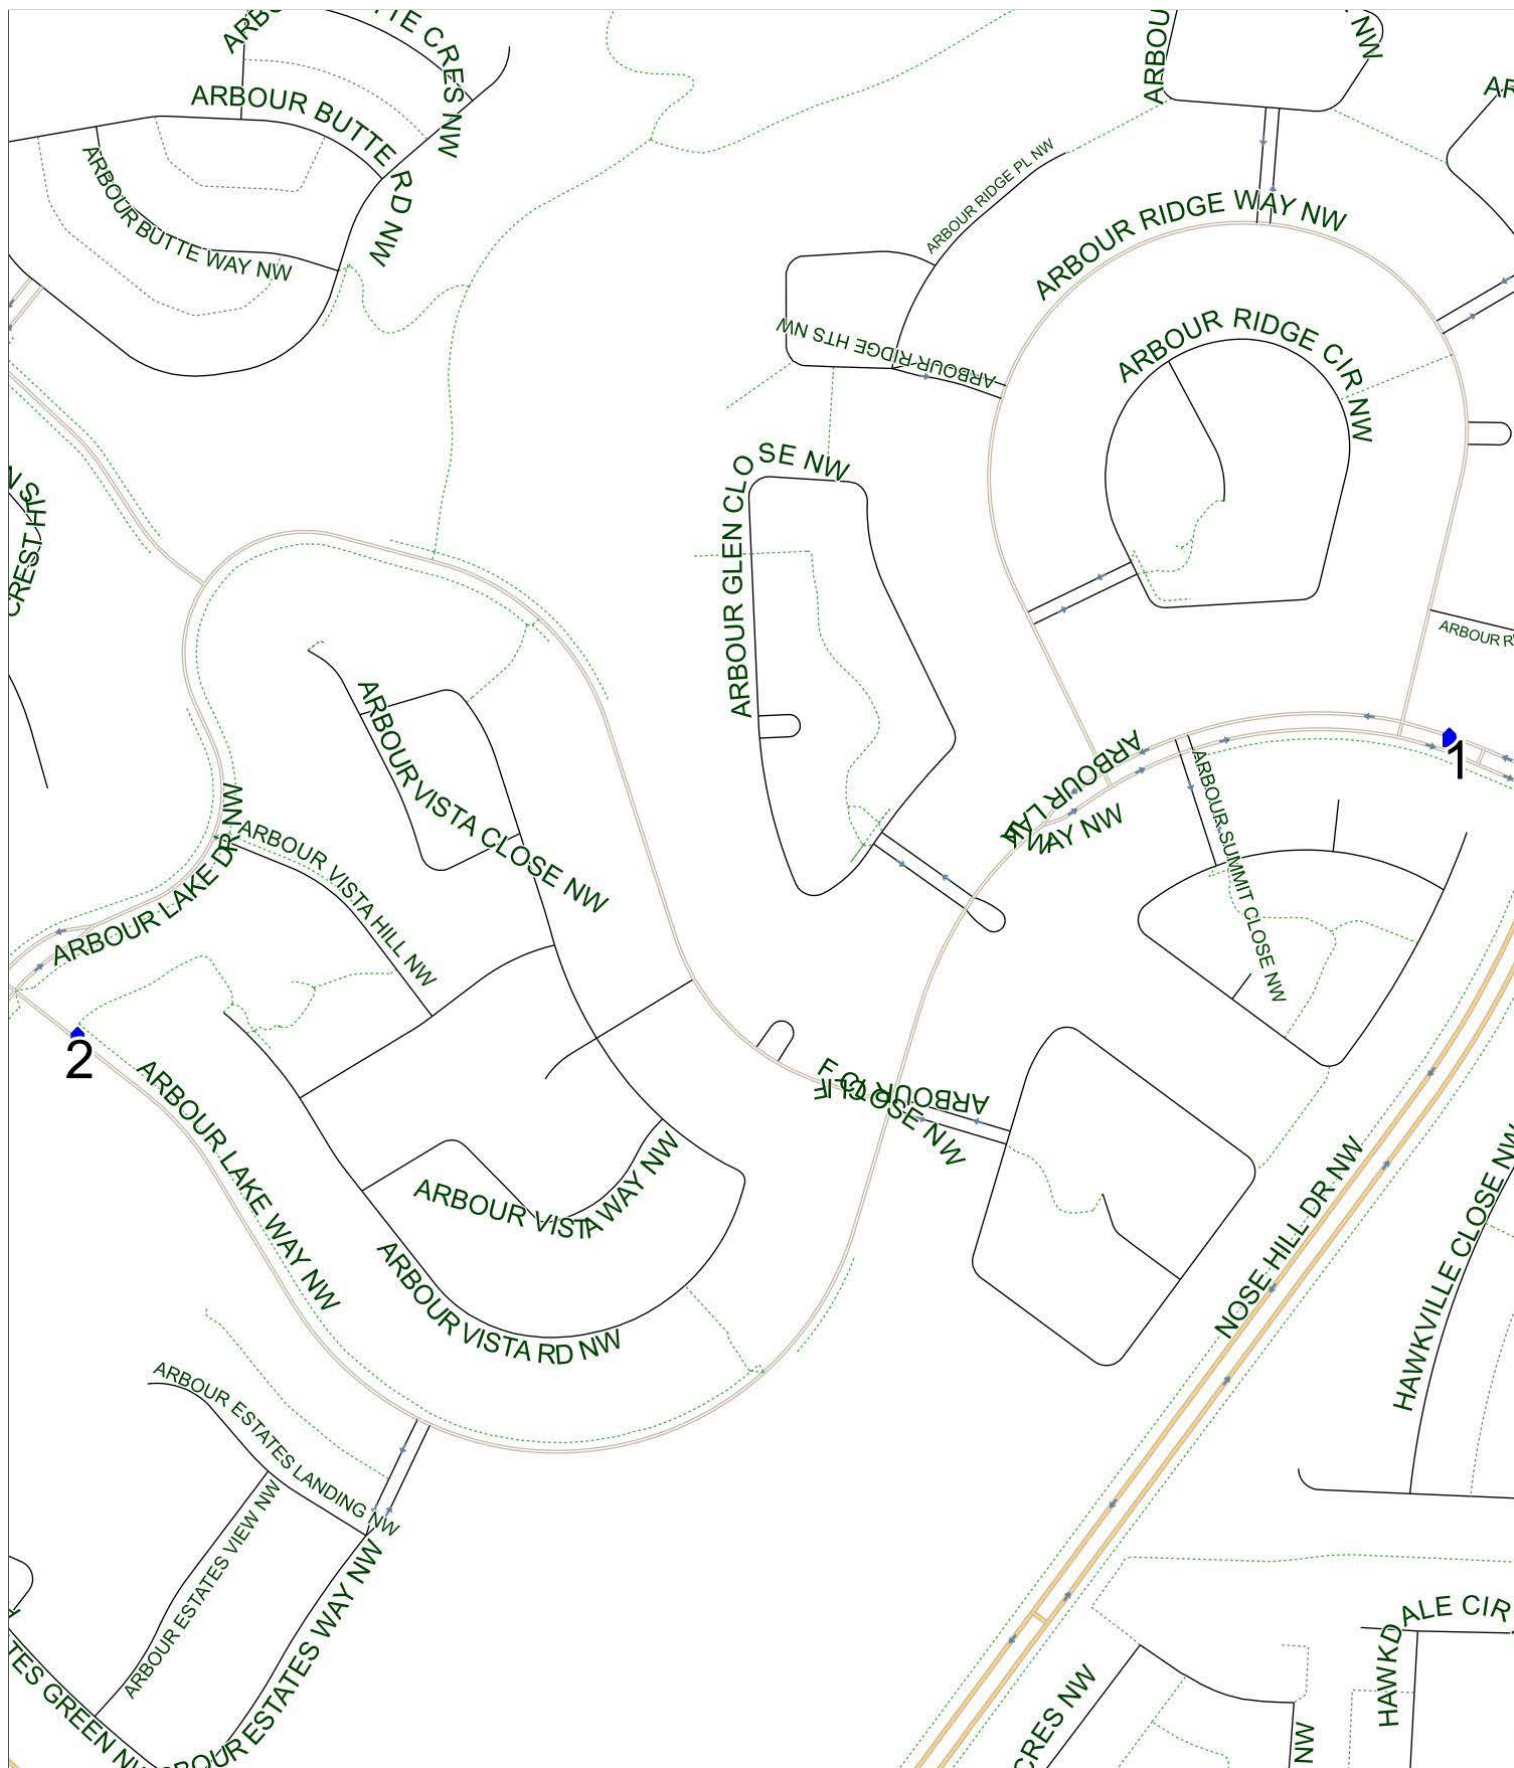

# Brentwood E AM

Operator: Southland - CFB Yard (403) 387-2907  
Description: Arbour Lake, Tuscany

Eff: 2019-09-03

#	Time	Description
1	8:18 AM	Westbound Arbour Lake Way after Nose Hill Drive NW at CT Stop
2	8:24 AM	Westbound Arbour Lake Way before Arbour Lake Drive (west arm) NW at pathway
3	9:00 AM	Brentwood School, Eastbound Northmount Drive NW

### Brentwood E PM (MTWR)

Operator: Southland - CFB Yard (403) 387-2907  
Description: Arbour Lake, Tuscany

Eff: 2019-09-03

#	Time	Description
1	4:00 PM	Brentwood School, Eastbound Northmount Drive NW
2	4:14 PM	Westbound Arbour Lake Way after Nose Hill Drive NW at CT Stop
3	4:19 PM	Westbound Arbour Lake Way before Arbour Lake Drive (west arm) NW at pathway

### Brentwood E PM (F)

Operator: Southland - CFB Yard (403) 387-2907  
Description: Arbour Lake, Tuscany

Eff: 2019-09-03

#	Time	Description
1	1:30 PM	Brentwood School, Eastbound Northmount Drive NW
2	1:42 PM	Westbound Arbour Lake Way after Nose Hill Drive NW at CT Stop
3	1:47 PM	Westbound Arbour Lake Way before Arbour Lake Drive (west arm) NW at pathway