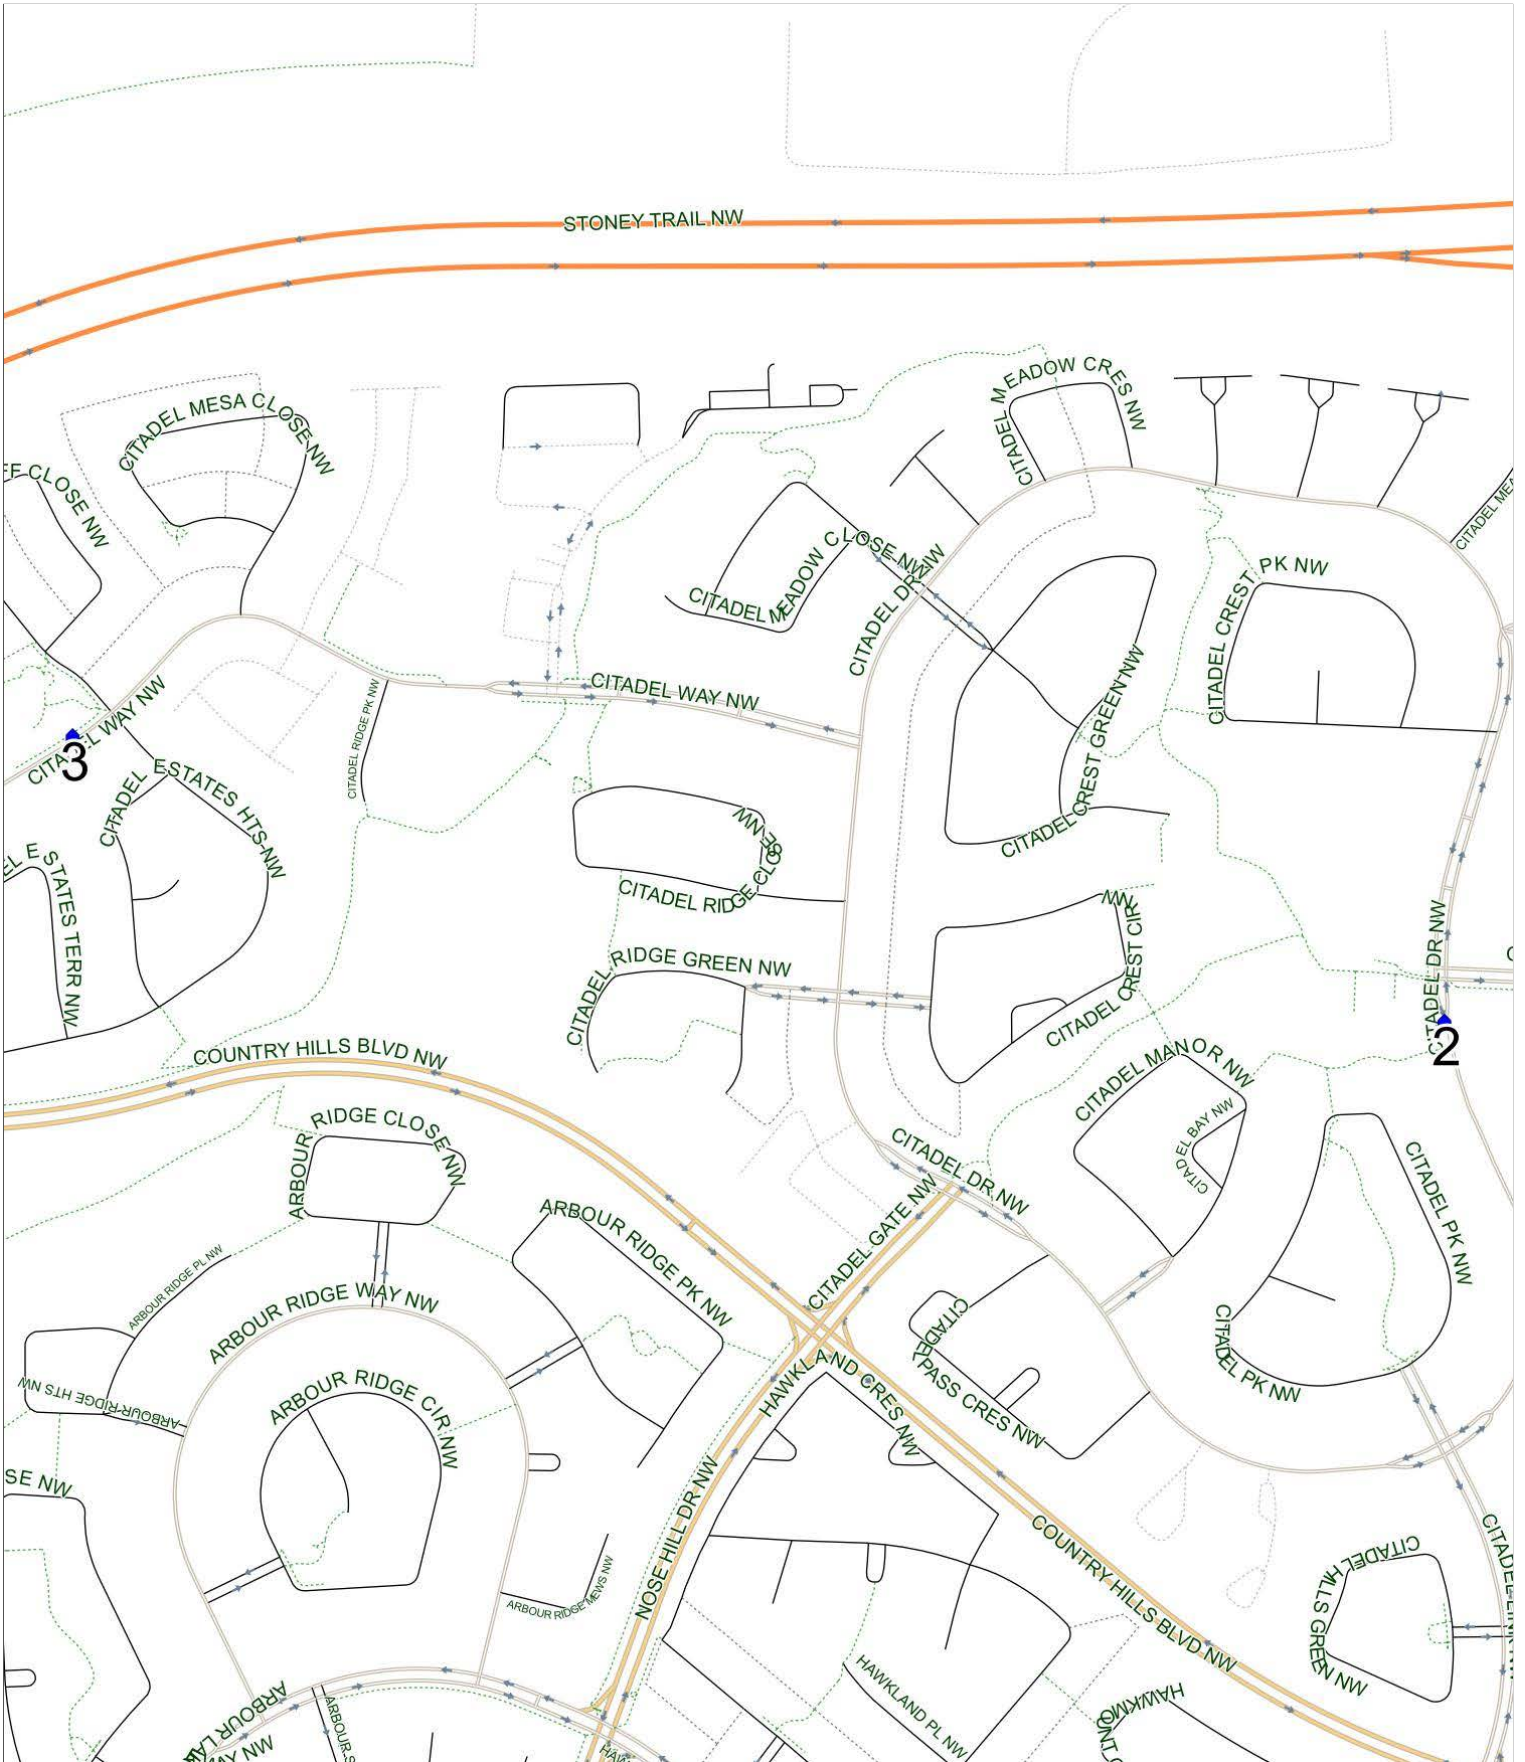

Brentwood G AM

Operator: Southland - McKnight Yard (403) 205-6688
Description: Citadel

Eff: 2019-09-03

#	Time	Description
1	8:34 AM	Southbound Citadel Drive after Citadel Blvd NW at CT Stop
2	8:40 AM	Southbound Citadel Way after Citadel Bluff Close NW at CT Stop
3	9:00 AM	Brentwood School, Eastbound Northmount Drive NW

Brentwood G PM (MTWR)

Operator: Southland - McKnight Yard (403) 205-6688
Description: Citadel

Eff: 2019-09-03

#	Time	Description
1	4:00 PM	Brentwood School, Eastbound Northmount Drive NW
2	4:18 PM	Southbound Citadel Drive after Citadel Blvd NW at CT Stop
3	4:25 PM	Southbound Citadel Way after Citadel Bluff Close NW at CT Stop

Brentwood G PM (F)

Operator: Southland - McKnight Yard (403) 205-6688
Description: Citadel

Eff: 2019-09-03

#	Time	Description
1	1:30 PM	Brentwood School, Eastbound Northmount Drive NW
2	1:43 PM	Southbound Citadel Drive after Citadel Blvd NW at CT Stop
3	1:50 PM	Southbound Citadel Way after Citadel Bluff Close NW at CT Stop