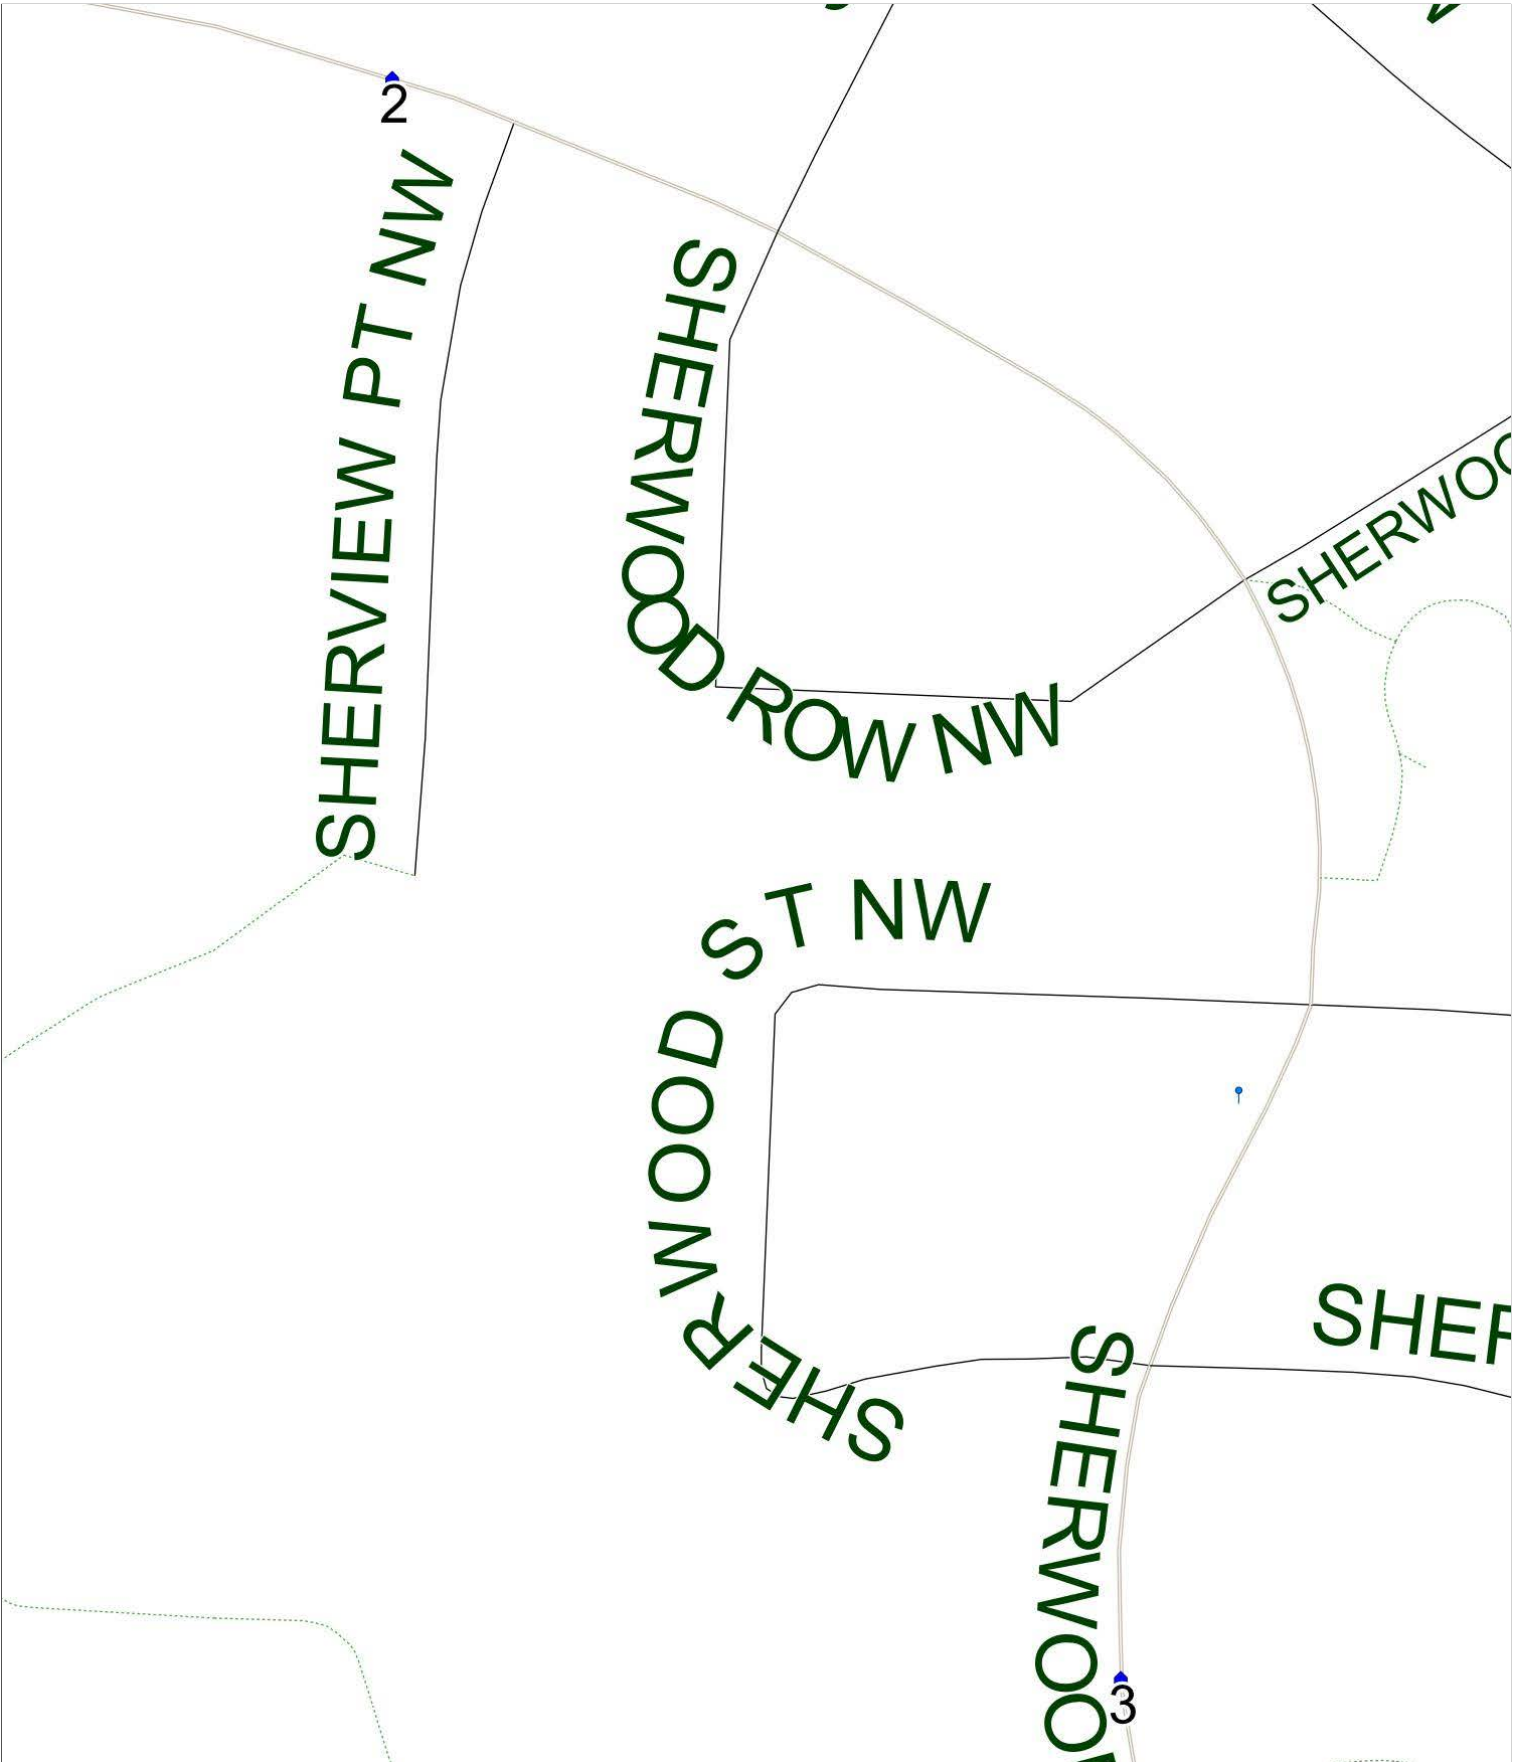

# Brentwood H AM

Operator: Southland - McKnight Yard (403) 205-6688  
Description: Sherwood

Eff: 2019-09-03

#	Time	Description
1	8:38 AM	Eastbound Sherwood Blvd (north arm) before Sherview Point NW at green space
2	8:42 AM	Southbound Sherwood Blvd (east arm) after Sherwood Street NW (south arm) before pathway
3	9:00 AM	Brentwood School, Eastbound Northmount Drive NW

### Brentwood H PM (MTWR)

Operator: Southland - McKnight Yard (403) 205-6688  
Description: Sherwood

Eff: 2019-09-03

#	Time	Description
1	4:00 PM	Brentwood School, Eastbound Northmount Drive NW
2	4:17 PM	Eastbound Sherwood Blvd (north arm) before Sherview Point NW at green space
3	4:20 PM	Southbound Sherwood Blvd (east arm) after Sherwood Street NW (south arm) before pathway

### Brentwood H PM (F)

Operator: Southland - McKnight Yard (403) 205-6688  
Description: Sherwood

Eff: 2019-09-03

#	Time	Description
1	1:30 PM	Brentwood School, Eastbound Northmount Drive NW
2	1:47 PM	Eastbound Sherwood Blvd (north arm) before Sherview Point NW at green space
3	1:50 PM	Southbound Sherwood Blvd (east arm) after Sherwood Street NW (south arm) before pathway