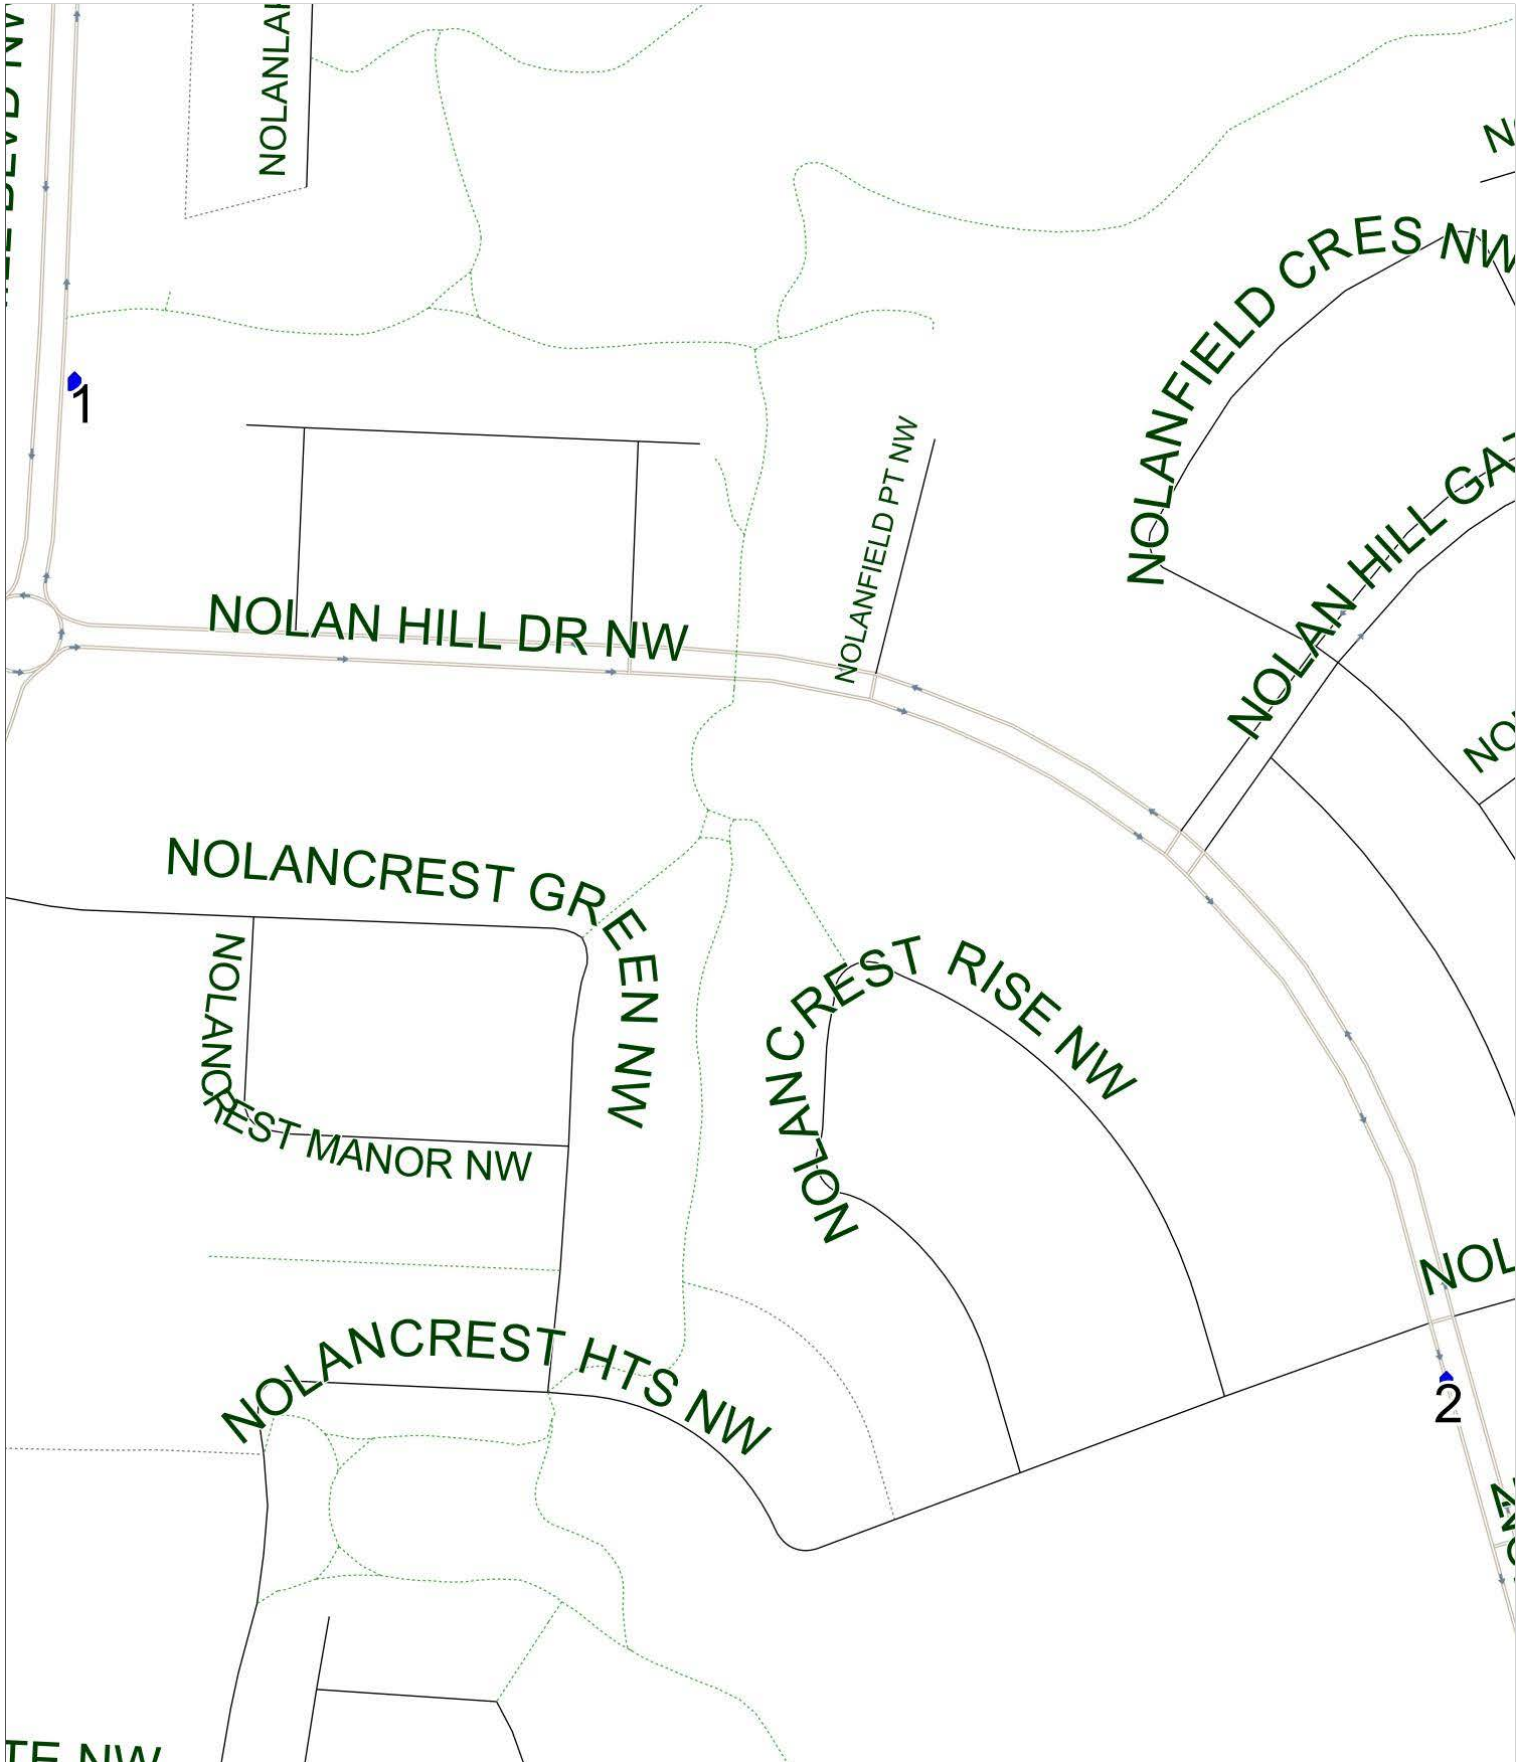

Brentwood K AM

Operator: Southland - McKnight Yard (403) 205-6688
Description: Nolan Hill

Eff: 2019-09-03

#	Time	Description
1	8:37 AM	Northbound Nolan Hill Blvd after Nolan Hill Drive NW at green space
2	8:44 AM	Southbound Nolan Hill Drive after Nolancrest Heights NW at concrete pad
3	9:00 AM	Brentwood School, Eastbound Northmount Drive NW

Brentwood K PM (MTWR)

Operator: Southland - McKnight Yard (403) 205-6688
Description: Nolan Hill

Eff: 2019-09-03

#	Time	Description
1	4:00 PM	Brentwood School, Eastbound Northmount Drive NW
2	4:18 PM	Northbound Nolan Hill Blvd after Nolan Hill Drive NW at green space
3	4:21 PM	Southbound Nolan Hill Drive after Nolancrest Heights NW at concrete pad

Brentwood K PM (F)

Operator: Southland - McKnight Yard (403) 205-6688
Description: Nolan Hill

Eff: 2019-09-03

#	Time	Description
1	1:30 PM	Brentwood School, Eastbound Northmount Drive NW
2	1:48 PM	Northbound Nolan Hill Blvd after Nolan Hill Drive NW at green space
3	1:54 PM	Southbound Nolan Hill Drive after Nolancrest Heights NW at concrete pad