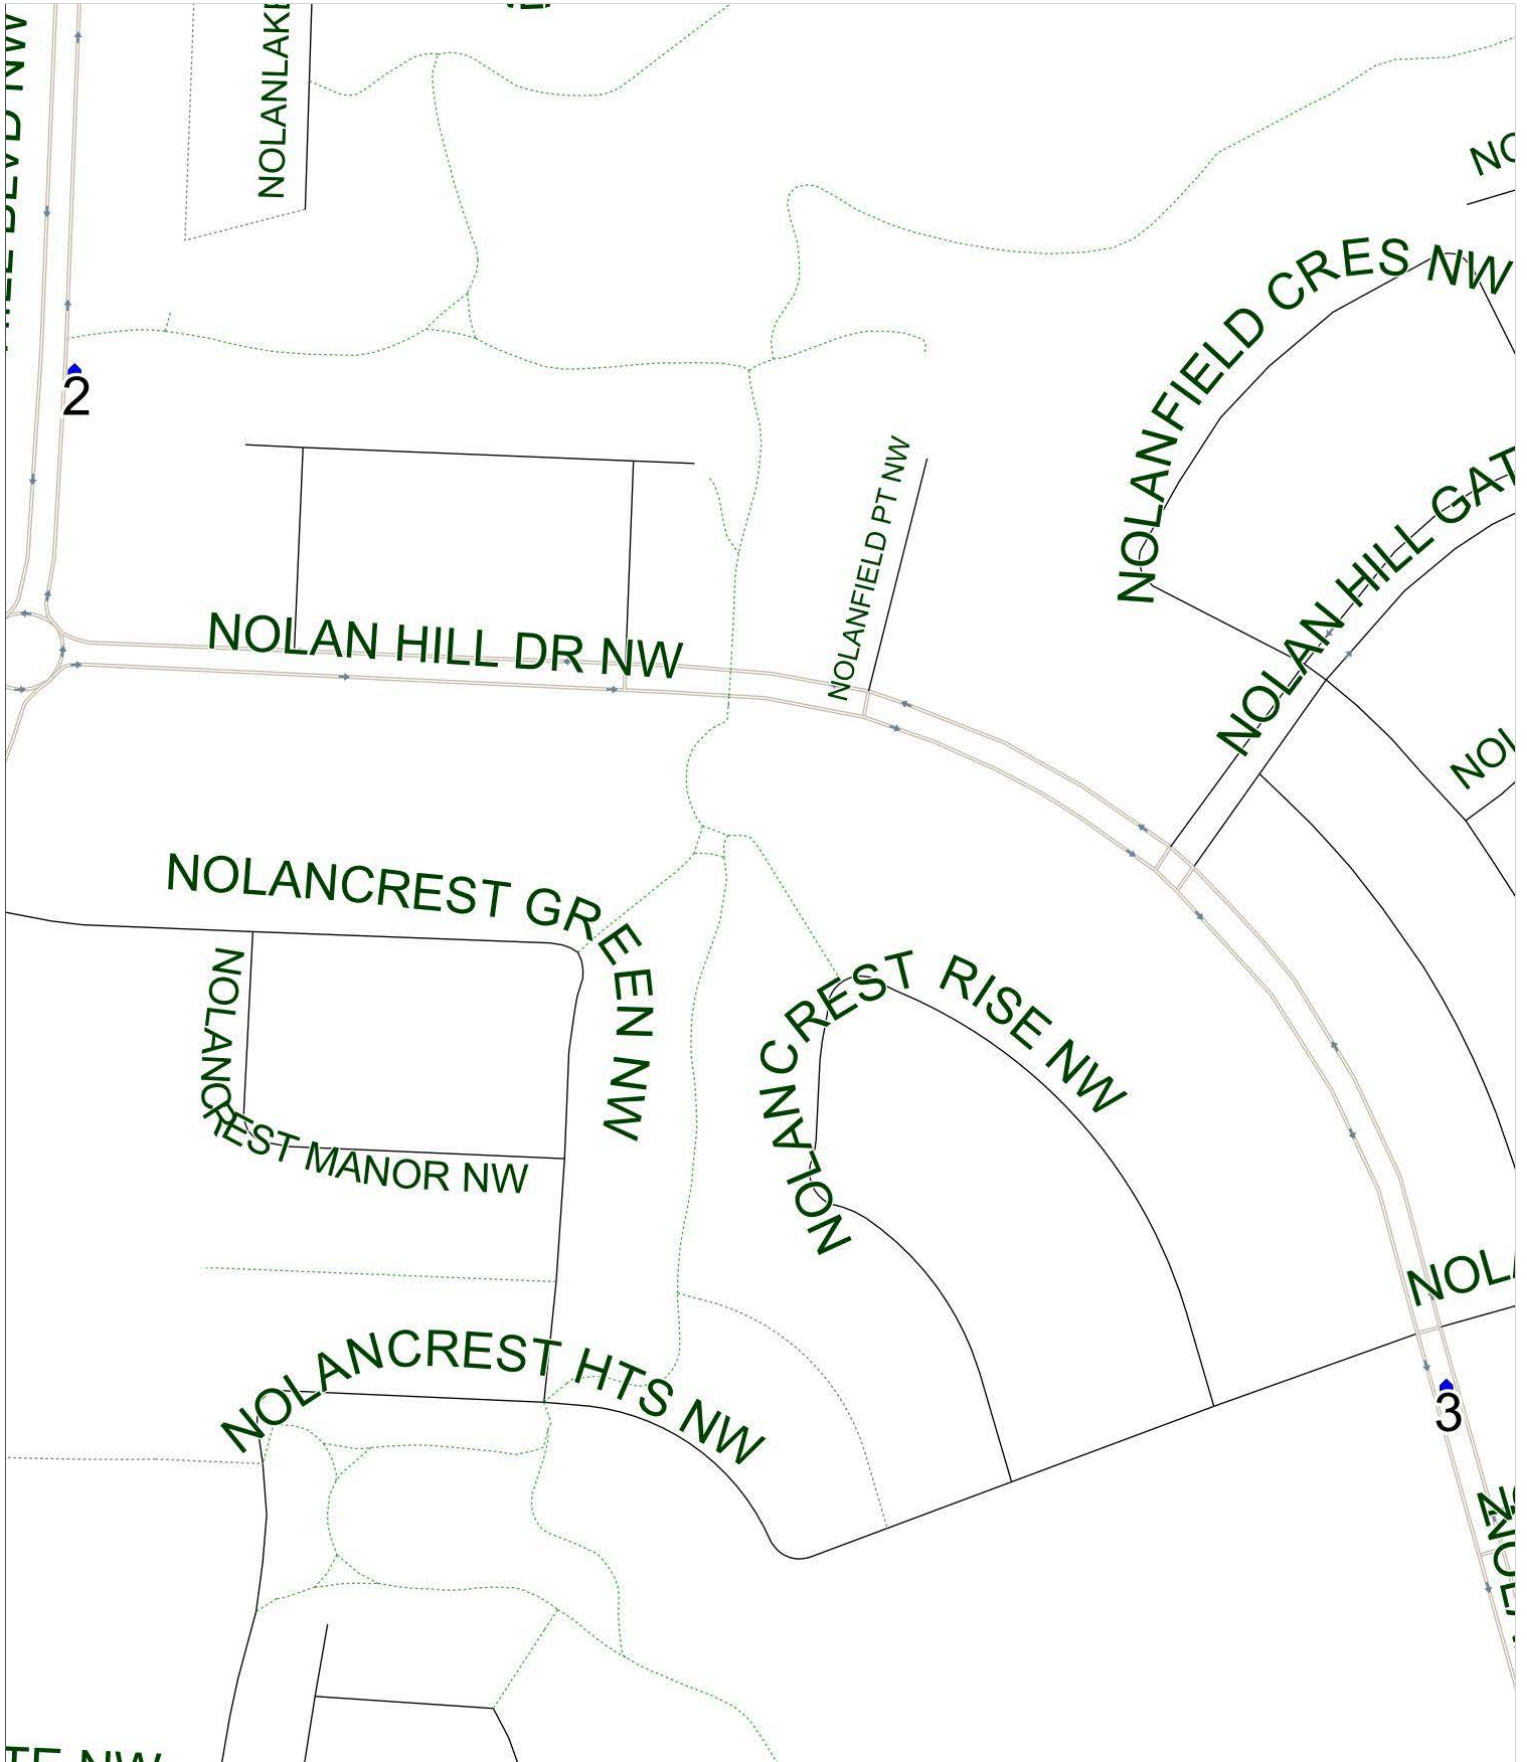

Brentwood K AM

Operator: Southland - McKnight Yard (403) 205-6688
Description: Nolan Hill

Eff: 2019-09-03

#	Time	Description
1	8:37 AM	Northbound Nolan Hill Blvd after Nolan Hill Drive NW at green space
2	8:44 AM	Southbound Nolan Hill Drive after Nolancrest Heights NW at concrete pad
3	9:00 AM	Brentwood School, Eastbound Northmount Drive NW

Brentwood K PM (MTWR)

Operator: Southland - McKnight Yard (403) 205-6688
Description: Nolan Hill

Eff: 2019-09-03

#	Time	Description
1	4:00 PM	Brentwood School, Eastbound Northmount Drive NW
2	4:18 PM	Northbound Nolan Hill Blvd after Nolan Hill Drive NW at green space
3	4:21 PM	Southbound Nolan Hill Drive after Nolancrest Heights NW at concrete pad

Brentwood K PM (F)

Operator: Southland - McKnight Yard (403) 205-6688
Description: Nolan Hill

Eff: 2019-09-03

#	Time	Description
1	1:30 PM	Brentwood School, Eastbound Northmount Drive NW
2	1:48 PM	Northbound Nolan Hill Blvd after Nolan Hill Drive NW at green space
3	1:54 PM	Southbound Nolan Hill Drive after Nolancrest Heights NW at concrete pad