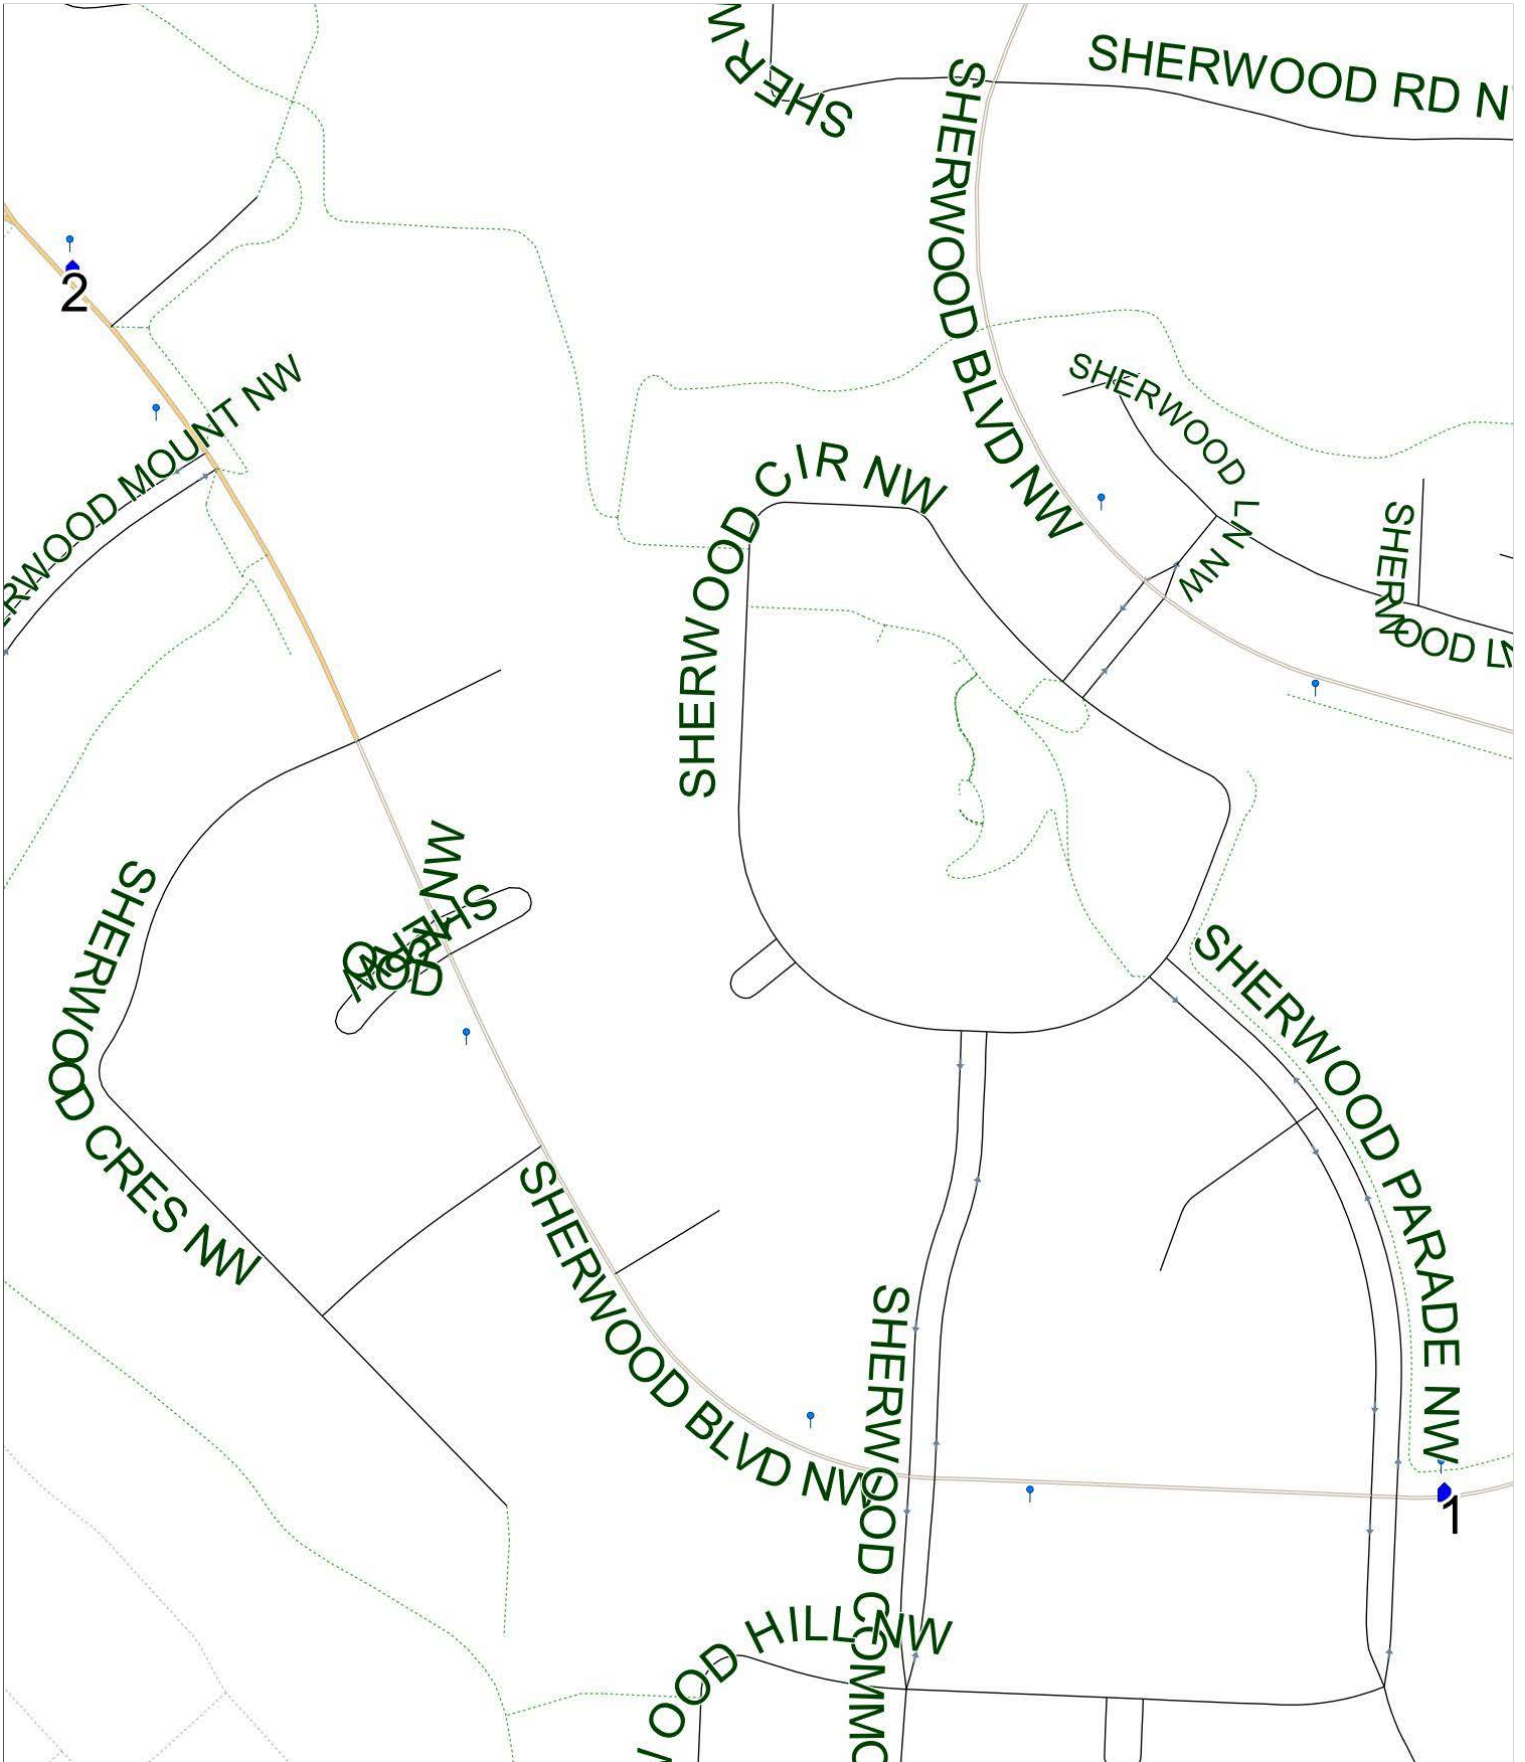

# Brentwood L AM

Operator: Southland - McKnight Yard (403) 205-6688  
Description: Sherwood

Eff: 2019-09-03

#	Time	Description
1	8:41 AM	Westbound Sherwood Boulevard before Sherwood Parade NW at CT Stop
2	8:45 AM	Westbound Sherwood Boulevard after 100 Sherwood Place NW at CT Stop
3	9:00 AM	Brentwood School, Eastbound Northmount Drive NW

### Brentwood L PM (MTWR)

Operator: Southland - McKnight Yard (403) 205-6688  
Description: Sherwood

Eff: 2019-09-03

#	Time	Description
1	4:00 PM	Brentwood School, Eastbound Northmount Drive NW
2	4:17 PM	Westbound Sherwood Boulevard before Sherwood Parade NW at CT Stop
3	4:20 PM	Westbound Sherwood Boulevard after 100 Sherwood Place NW at CT Stop

### Brentwood L PM (F)

Operator: Southland - McKnight Yard (403) 205-6688  
Description: Sherwood

Eff: 2019-09-03

#	Time	Description
1	1:30 PM	Brentwood School, Eastbound Northmount Drive NW
2	1:47 PM	Westbound Sherwood Boulevard before Sherwood Parade NW at CT Stop
3	1:50 PM	Westbound Sherwood Boulevard after 100 Sherwood Place NW at CT Stop