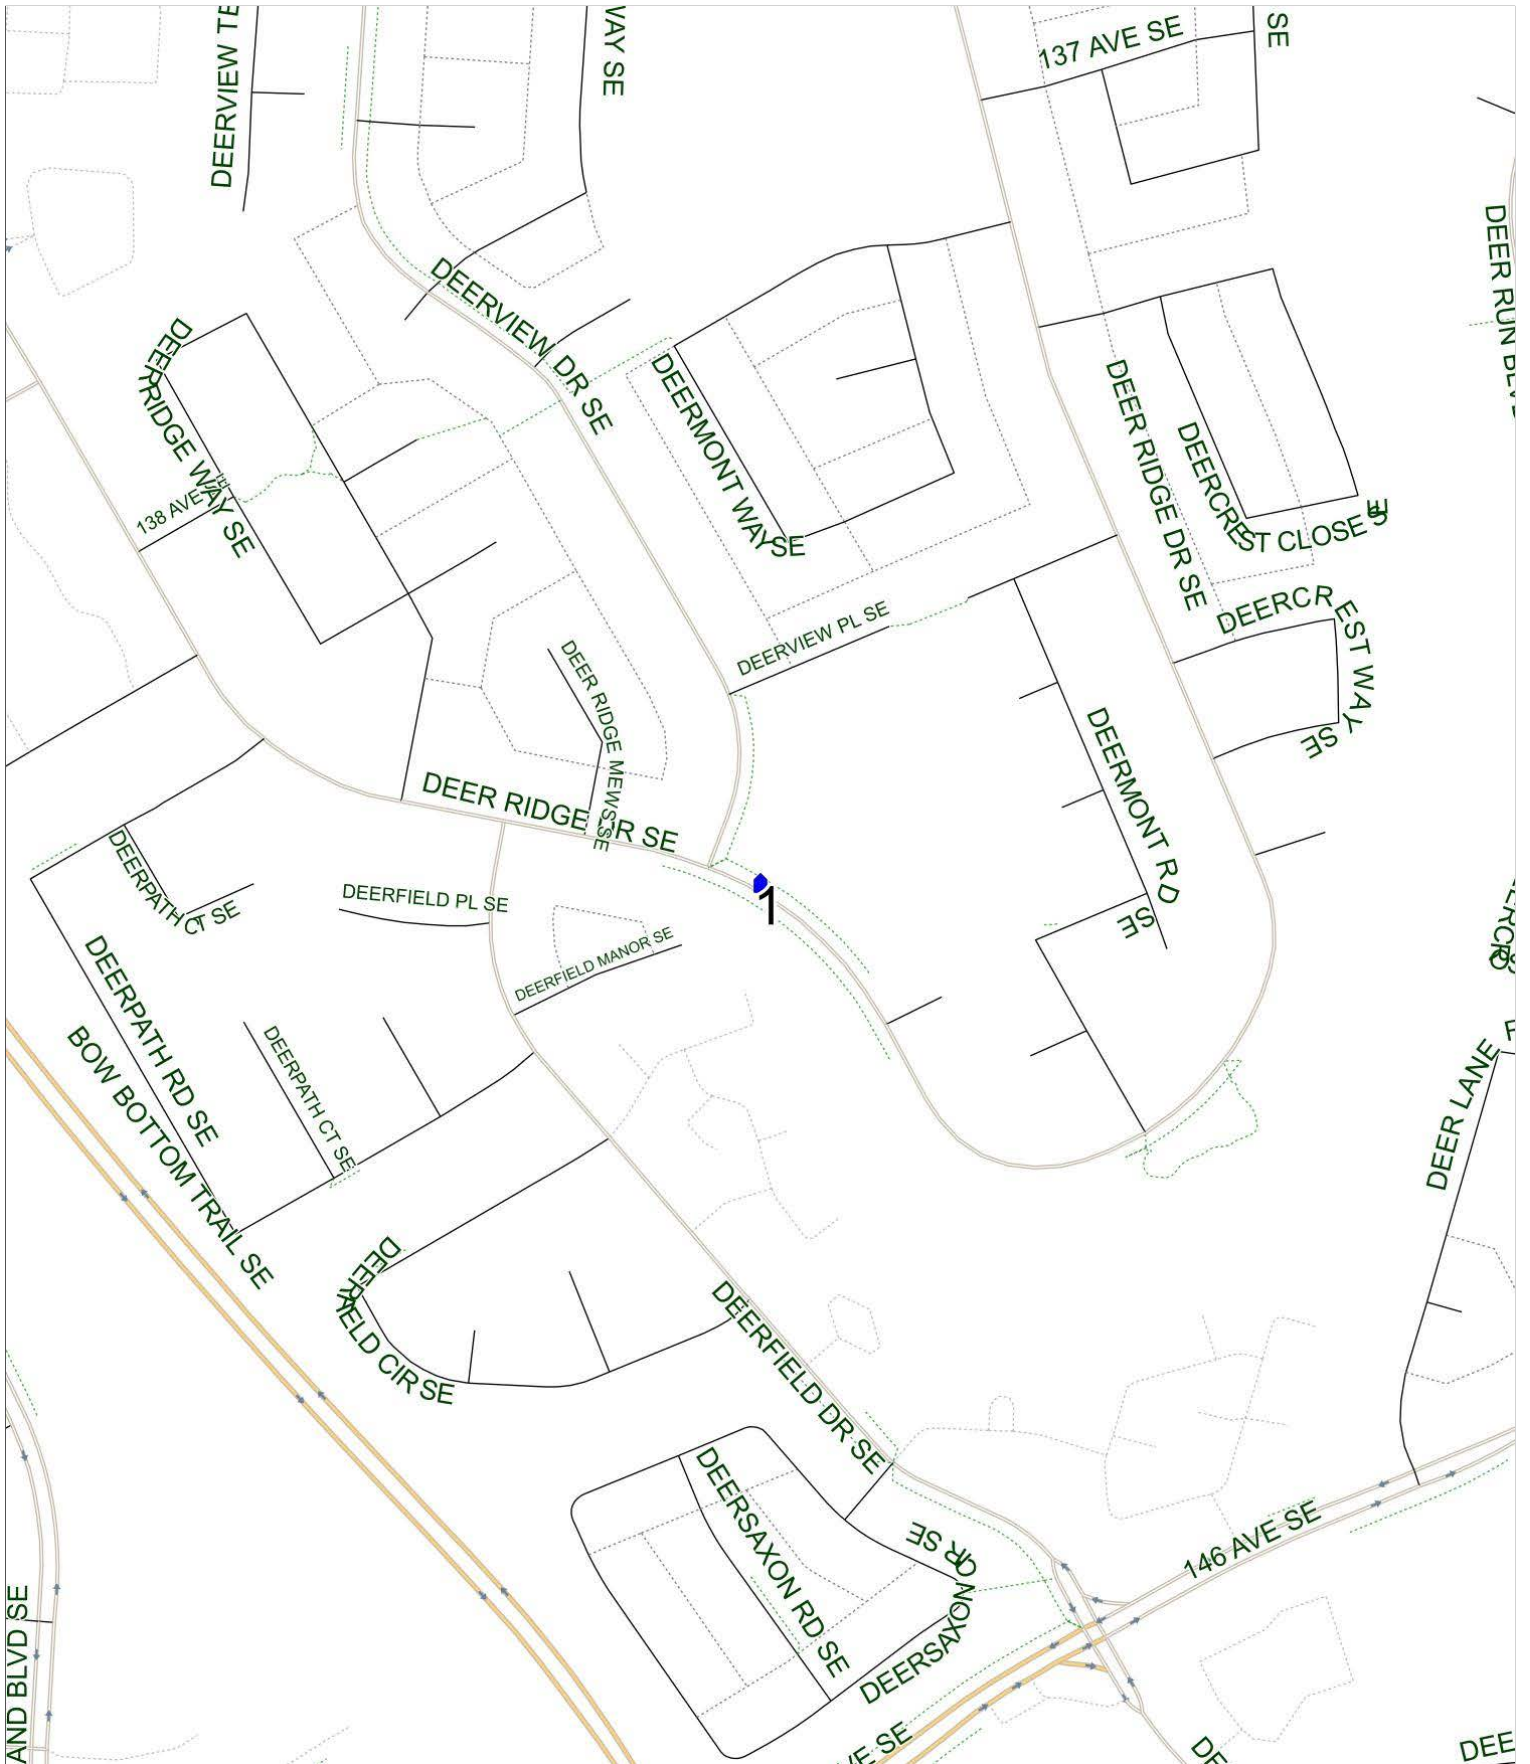

# Canyon Meadows A AM

Operator: Southland - Spruce Yard (403) 873-7268  
Description: Deer Run

Eff: 2019-09-03

#	Time	Description
1	7:30 AM	Northbound Deer Ridge Drive before Deerview Drive SE at green space
2	7:50 AM	Canyon Meadows School, Eastbound Canterbury Drive SW

### Canyon Meadows A PM (MTWR)

Operator: Southland - Spruce Yard (403) 873-7268  
Description: Deer Run

Eff: 2019-09-03

#	Time	Description
1	2:55 PM	Canyon Meadows School, Eastbound Canterbury Drive SW
2	3:06 PM	Southbound Deerview Drive before Deer Ridge Drive SE

# Canyon Meadows A PM (F)

Operator: Southland - Spruce Yard (403) 873-7268  
Description: Deer Run

Eff: 2019-09-03

#	Time	Description
1	12:10 PM	Canyon Meadows School, Eastbound Canterbury Drive SW
2	12:21 PM	Southbound Deerview Drive before Deer Ridge Drive SE