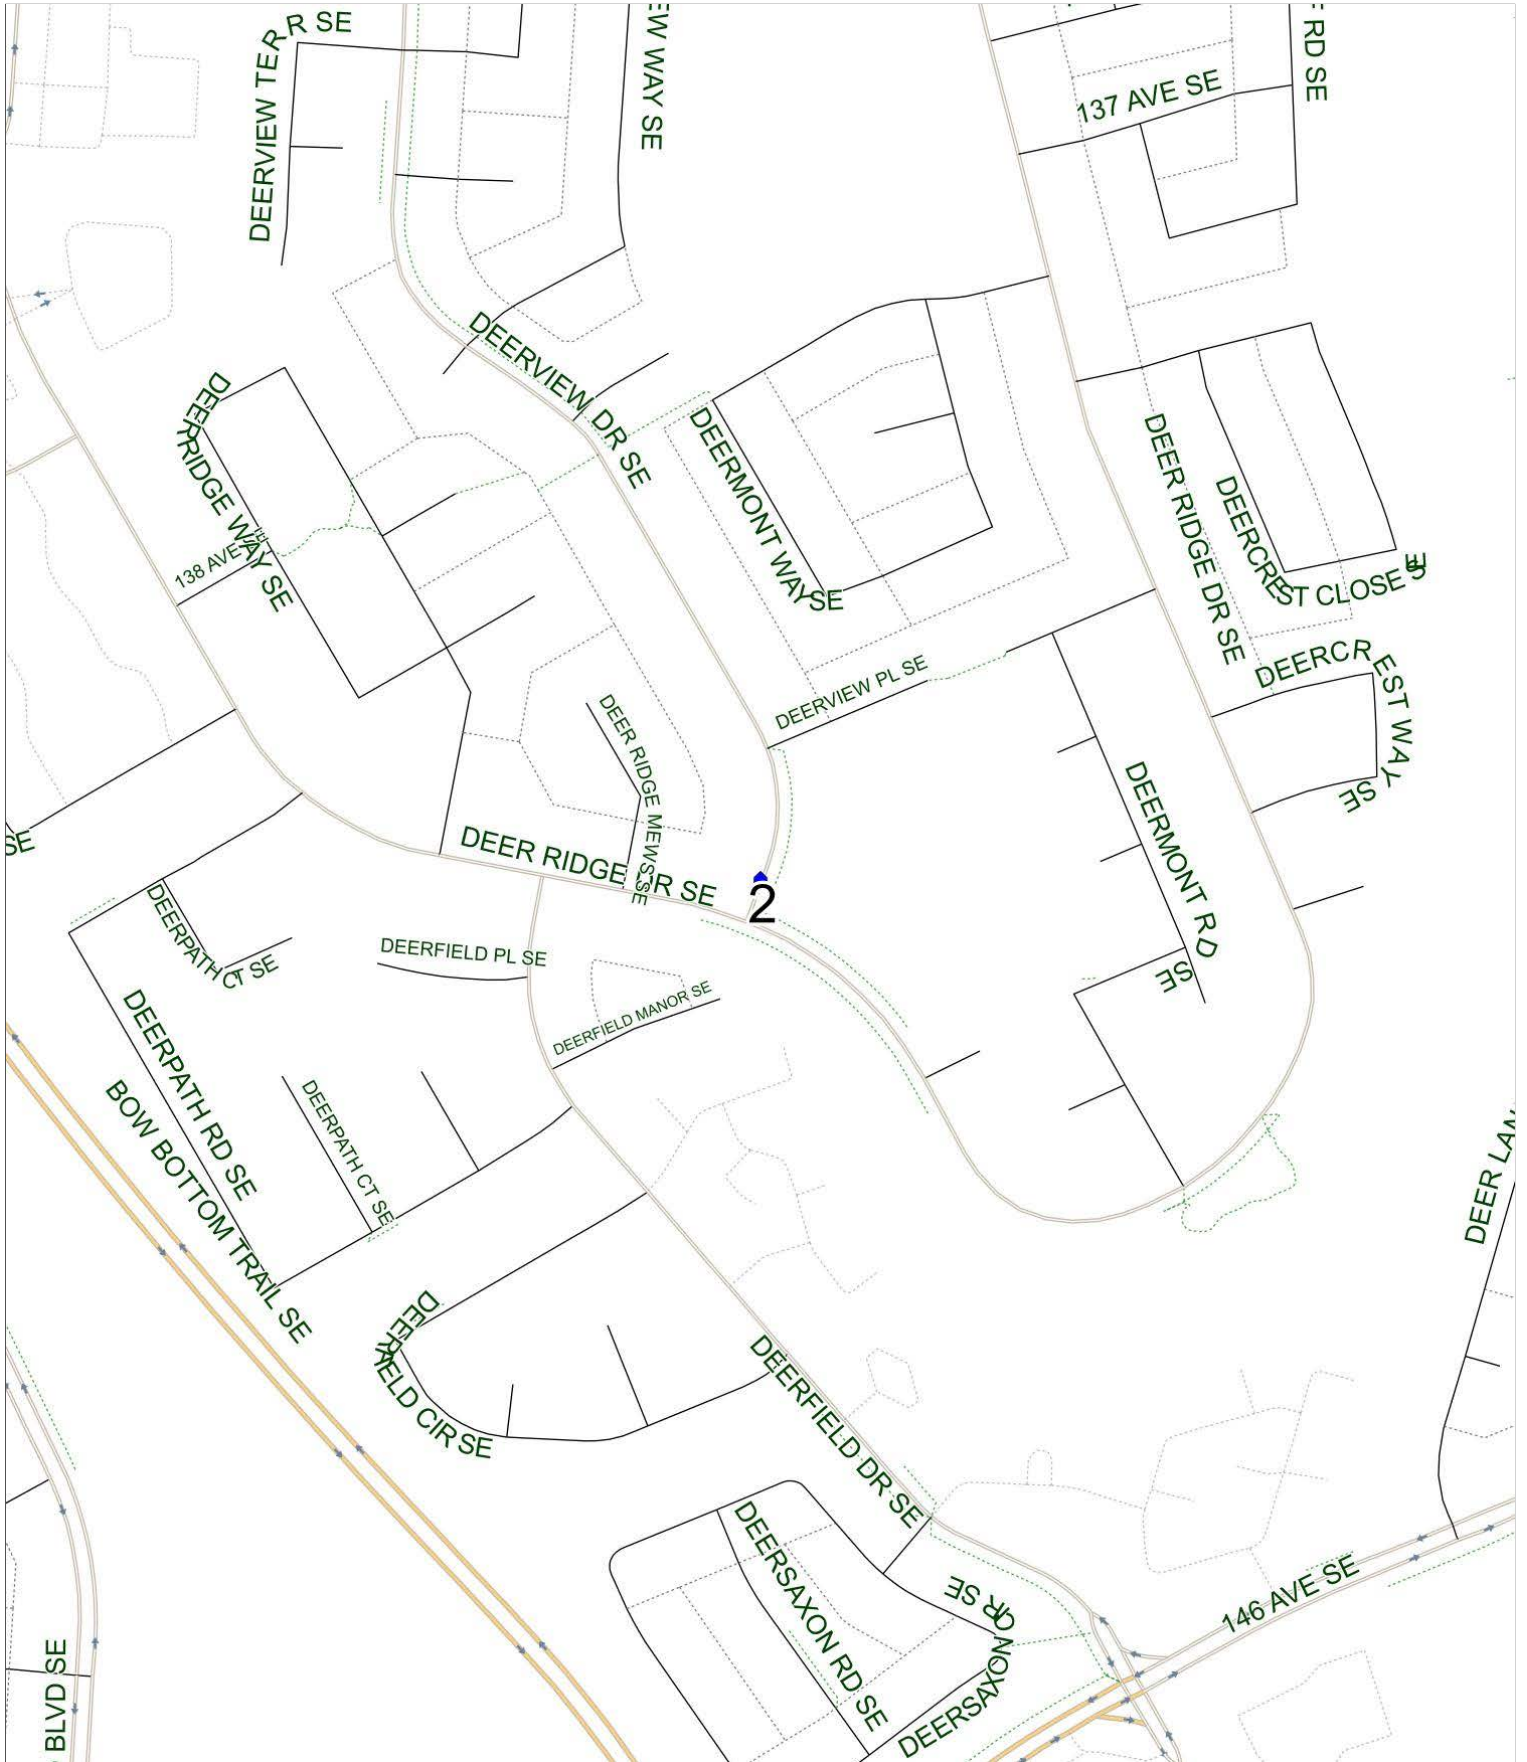

# Canyon Meadows A AM

Operator: Southland - Spruce Yard (403) 873-7268  
Description: Deer Run

Eff: 2019-09-03

#	Time	Description
1	7:30 AM	Northbound Deer Ridge Drive before Deerview Drive SE at green space
2	7:50 AM	Canyon Meadows School, Eastbound Canterbury Drive SW

### Canyon Meadows A PM (MTWR)

Operator: Southland - Spruce Yard (403) 873-7268  
Description: Deer Run

Eff: 2019-09-03

#	Time	Description
1	2:55 PM	Canyon Meadows School, Eastbound Canterbury Drive SW
2	3:06 PM	Southbound Deerview Drive before Deer Ridge Drive SE

# Canyon Meadows A PM (F)

Operator: Southland - Spruce Yard (403) 873-7268  
Description: Deer Run

Eff: 2019-09-03

#	Time	Description
1	12:10 PM	Canyon Meadows School, Eastbound Canterbury Drive SW
2	12:21 PM	Southbound Deerview Drive before Deer Ridge Drive SE