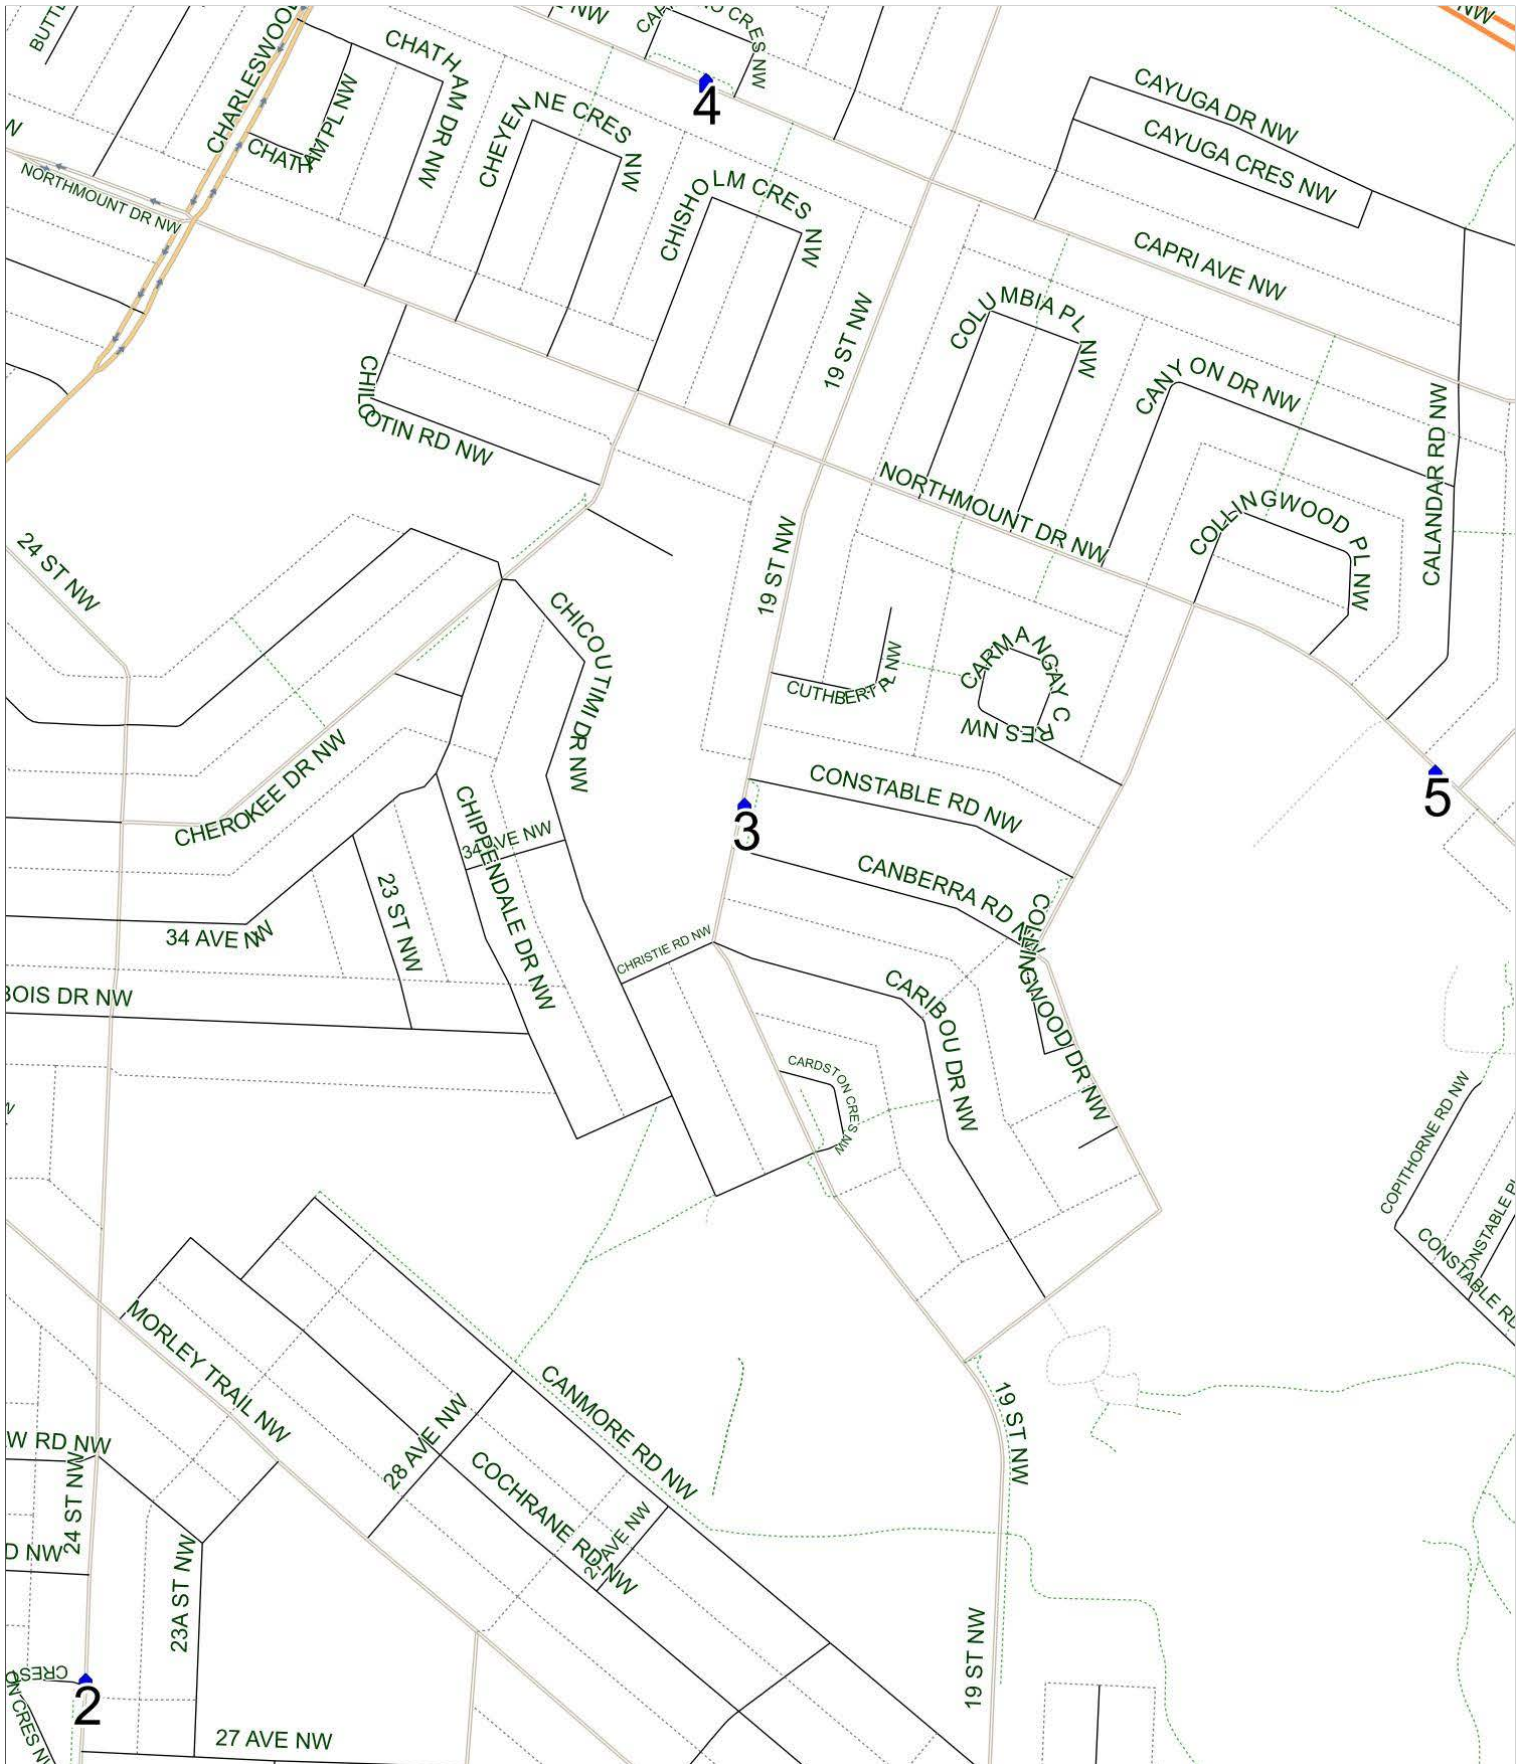

Capitol Hill A AM

Operator: Southland - McKnight Yard (403) 205-6688
 Description: Community Students

Eff: 2019-09-03

#	Time	Description
1	8:00 AM	Westbound Northmount Drive after Clarendon Road NW at CT Stop
2	8:05 AM	Westbound Capri Avenue after Capilano Crescent (east arm) NW at green space
3	8:09 AM	Southbound 19 Street after Canberra Road NW at CT Stop
4	8:15 AM	Southbound 24 Street after Creston Crescent (north arm) NW at green space (This stop is a temporary special morning/afternoon stop only and will be deleted when no longer required.)
5	8:20 AM	Capitol Hill School, Westbound 21 Avenue NW

Capitol Hill A PM (MTWR)

Operator: Southland - CFB Yard (403) 387-2907
 Description: Community Students

Eff: 2019-09-03

#	Time	Description
1	3:20 PM	Capitol Hill School, Westbound 21 Avenue NW
2	3:24 PM	Northbound 24 Street across from Creston Crescent (north arm) NW (This stop is a temporary special morning/afternoon stop only and will be deleted when no longer required)
3	3:29 PM	Northbound 19 Street after Canberra Road NW at CT Stop
4	3:34 PM	Westbound Capri Avenue after Capilano Crescent (east arm) NW at green space
5	3:38 PM	Eastbound Northmount Drive after Calandar Road NW at CT Stop

Capitol Hill A PM (F)

Operator: Southland - CFB Yard (403) 387-2907
 Description: Community Students

Eff: 2019-09-03

#	Time	Description
1	12:40 PM	Capitol Hill School, Westbound 21 Avenue NW
2	12:43 PM	Northbound 24 Street across from Creston Crescent (north arm) NW (This stop is a temporary special morning/afternoon stop only and will be deleted when no longer required)
3	12:48 PM	Northbound 19 Street after Canberra Road NW at CT Stop
4	12:53 PM	Westbound Capri Avenue after Capilano Crescent (east arm) NW at green space
5	12:57 PM	Eastbound Northmount Drive after Calandar Road NW at CT Stop