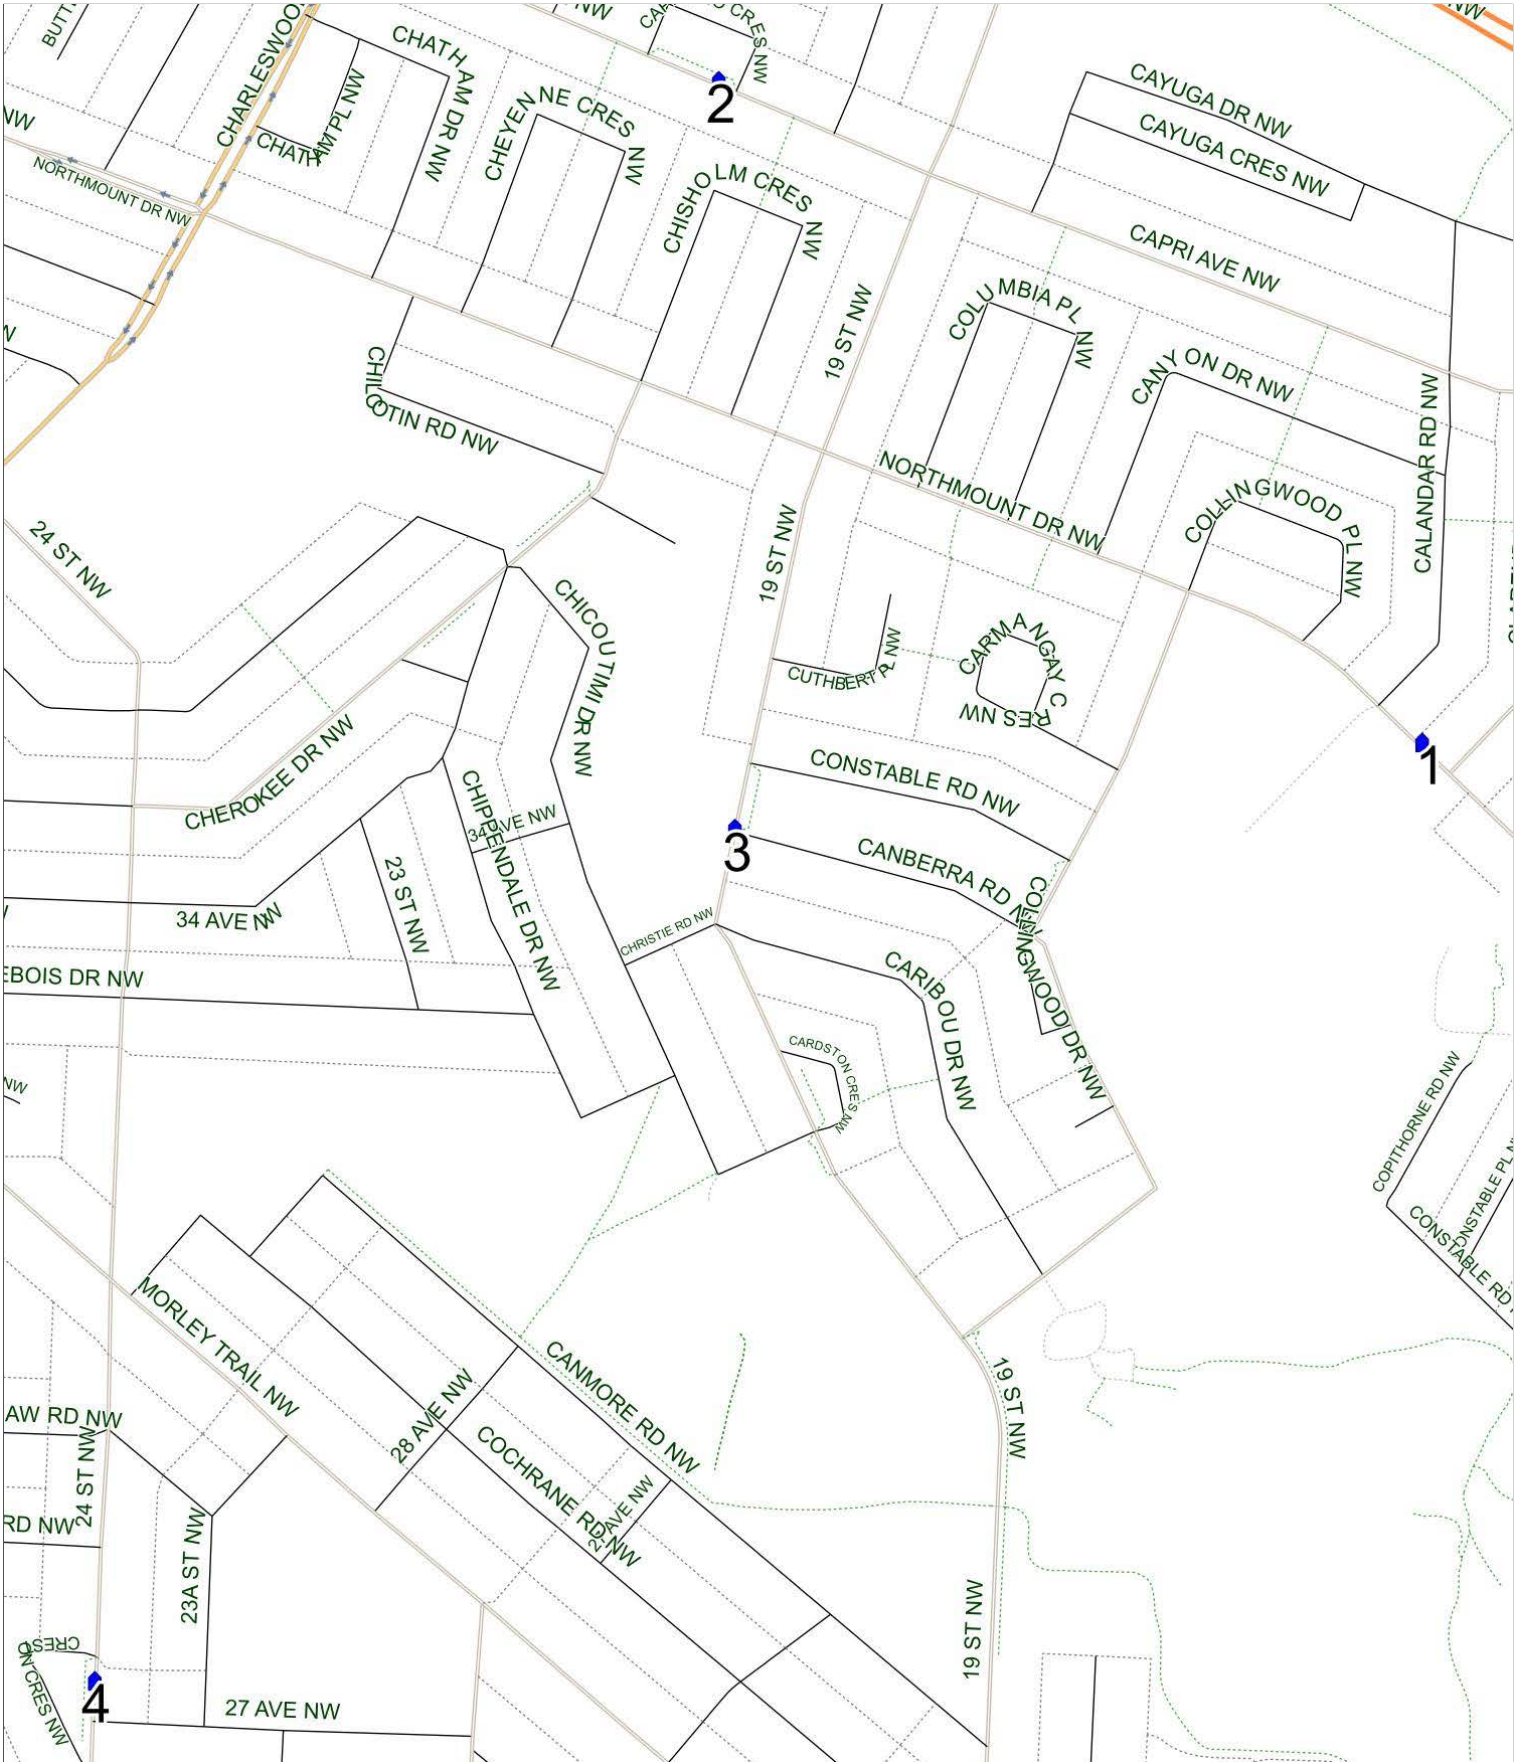

Capitol Hill A AM

Operator: Southland - McKnight Yard (403) 205-6688
 Description: Community Students

Eff: 2019-09-03

#	Time	Description
1	8:00 AM	Westbound Northmount Drive after Clarendon Road NW at CT Stop
2	8:05 AM	Westbound Capri Avenue after Capilano Crescent (east arm) NW at green space
3	8:09 AM	Southbound 19 Street after Canberra Road NW at CT Stop
4	8:15 AM	Southbound 24 Street after Creston Crescent (north arm) NW at green space (This stop is a temporary special morning/afternoon stop only and will be deleted when no longer required.)
5	8:20 AM	Capitol Hill School, Westbound 21 Avenue NW

Capitol Hill A PM (MTWR)

Operator: Southland - CFB Yard (403) 387-2907
 Description: Community Students

Eff: 2019-09-03

#	Time	Description
1	3:20 PM	Capitol Hill School, Westbound 21 Avenue NW
2	3:24 PM	Northbound 24 Street across from Creston Crescent (north arm) NW (This stop is a temporary special morning/afternoon stop only and will be deleted when no longer required)
3	3:29 PM	Northbound 19 Street after Canberra Road NW at CT Stop
4	3:34 PM	Westbound Capri Avenue after Capilano Crescent (east arm) NW at green space
5	3:38 PM	Eastbound Northmount Drive after Calandar Road NW at CT Stop

Capitol Hill A PM (F)

Operator: Southland - CFB Yard (403) 387-2907
 Description: Community Students

Eff: 2019-09-03

#	Time	Description
1	12:40 PM	Capitol Hill School, Westbound 21 Avenue NW
2	12:43 PM	Northbound 24 Street across from Creston Crescent (north arm) NW (This stop is a temporary special morning/afternoon stop only and will be deleted when no longer required)
3	12:48 PM	Northbound 19 Street after Canberra Road NW at CT Stop
4	12:53 PM	Westbound Capri Avenue after Capilano Crescent (east arm) NW at green space
5	12:57 PM	Eastbound Northmount Drive after Calandar Road NW at CT Stop