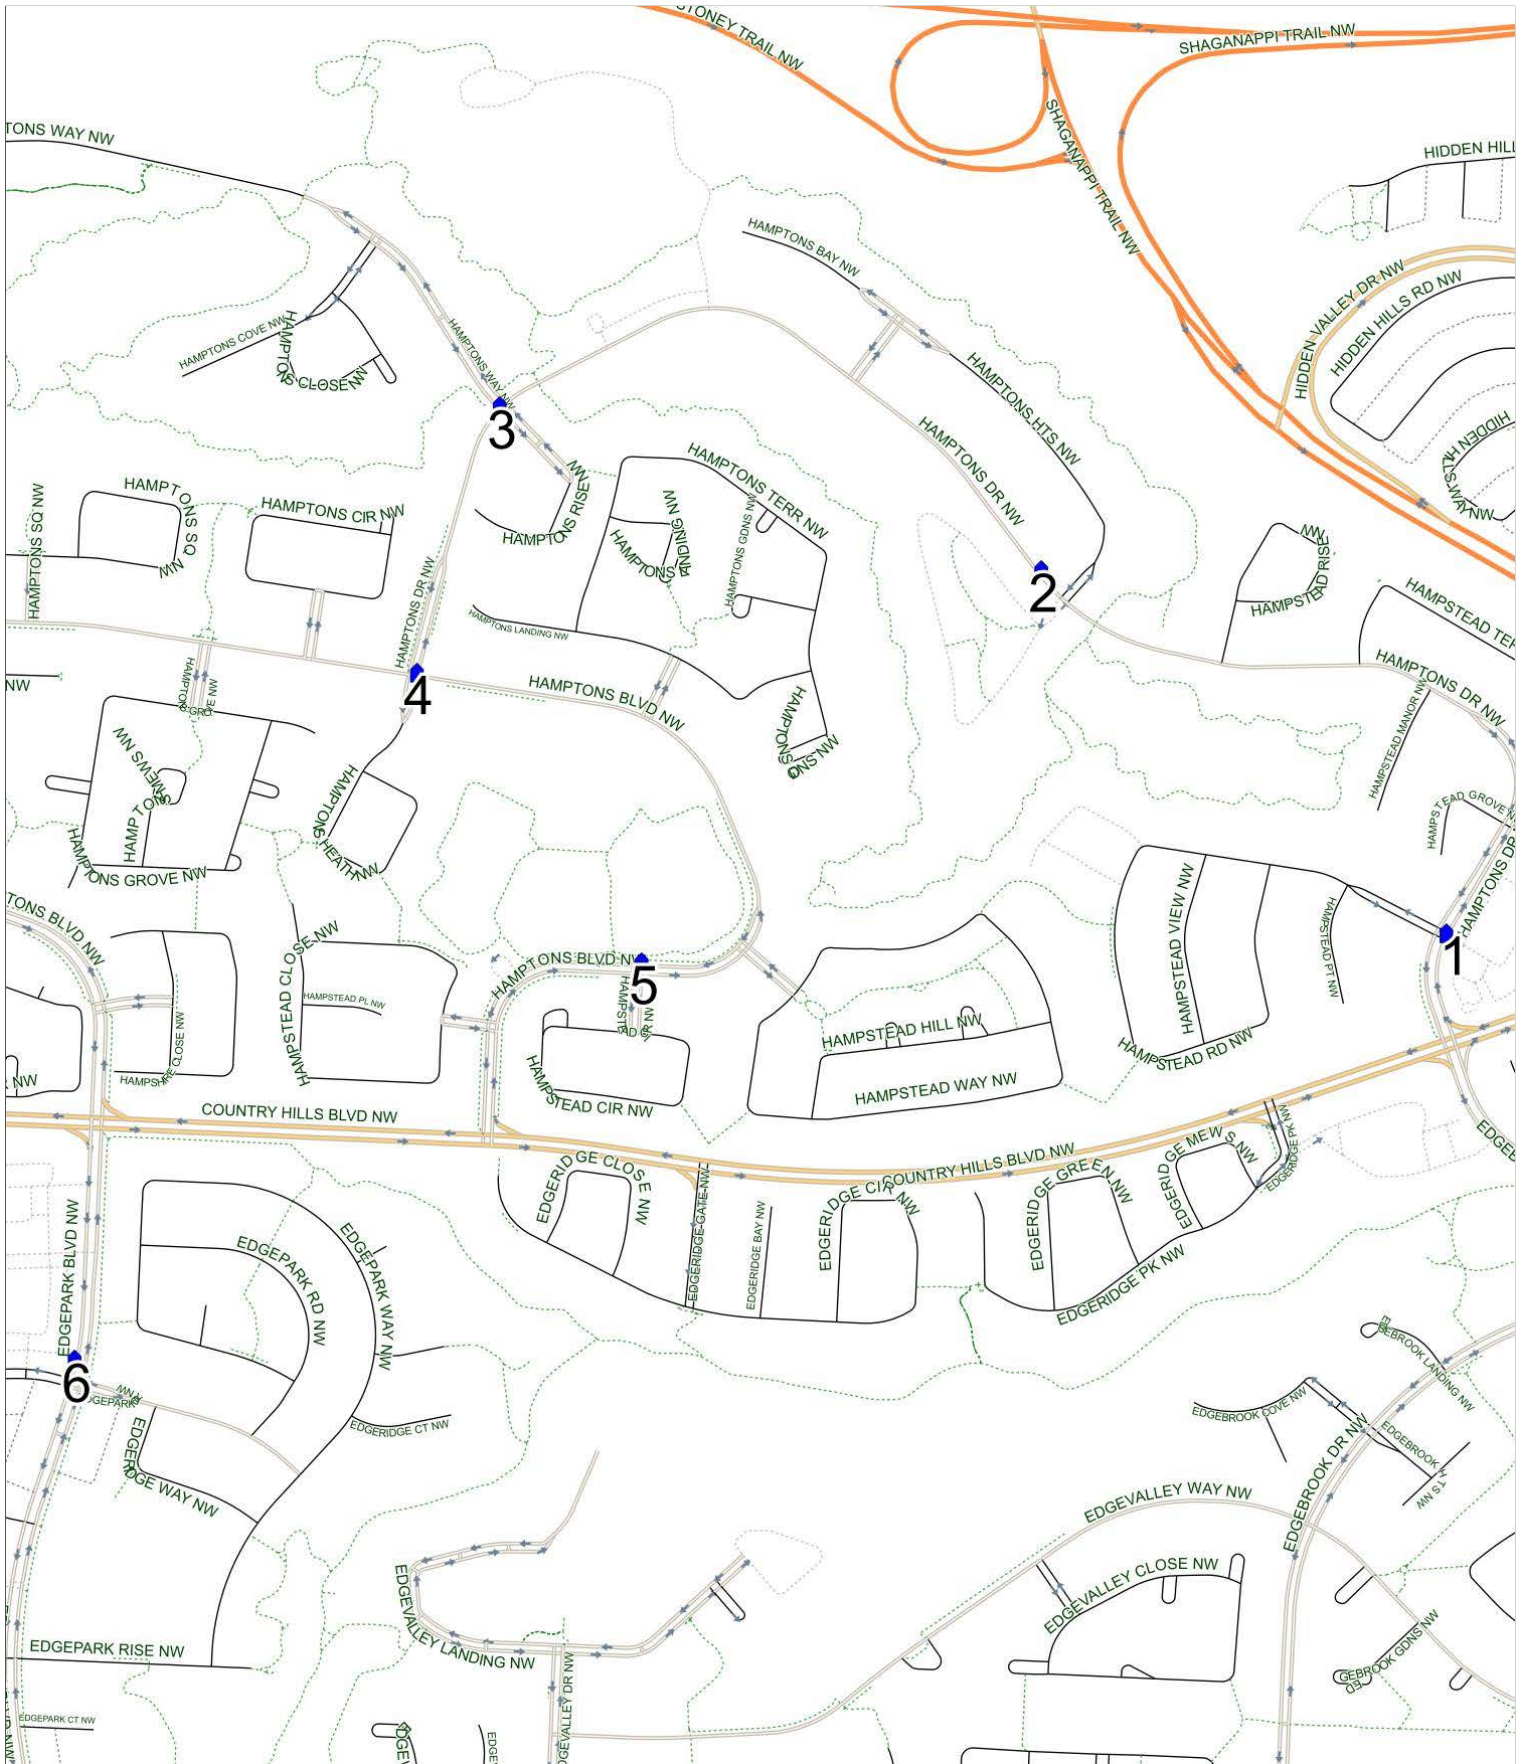

Captain John Palliser A AM

Operator: Southland - CFB Yard (403) 387-2907
 Description: The Hamptons, Edgemont

Eff: 2019-09-03

#	Time	Description
1	8:35 AM	Northbound Hamptons Drive after Hampstead Road NW at CT Stop
2	8:37 AM	Westbound Hamptons Drive after Hamptons Heights NW (east arm) at CT Stop
3	8:40 AM	Southbound Hamptons Drive before Hamptons Way NW at CT Stop
4	8:41 AM	Eastbound Hamptons Boulevard after Hamptons Drive NW at CT Stop
5	8:43 AM	Westbound Hamptons Boulevard after Hampstead Circle NW at green space
6	8:45 AM	Southbound Edgepark Blvd before Edgeburn Crescent NW (north arm) at CT Stop (special stop)
7	9:00 AM	Captain John Palliser School, Westbound Northmount Drive NW

Captain John Palliser A PM (MTWR)

Operator: Southland - CFB Yard (403) 387-2907
 Description: The Hamptons, Edgemont

Eff: 2019-09-03

#	Time	Description
1	4:00 PM	Captain John Palliser School, Westbound Northmount Drive NW
2	4:12 PM	Northbound Edgepark Blvd after Edgepark Drive NW at CT Stop (special stop)
3	4:15 PM	Northbound Hamptons Drive after Hampstead Road NW at CT Stop
4	4:18 PM	Westbound Hamptons Drive after Hamptons Heights NW (east arm) at CT Stop
5	4:20 PM	Southbound Hamptons Drive before Hamptons Way NW at CT Stop
6	4:22 PM	Eastbound Hamptons Blvd after Hamptons Drive NW at CT Stop
7	4:24 PM	Westbound Hamptons Blvd after Hampstead Circle NW at green space