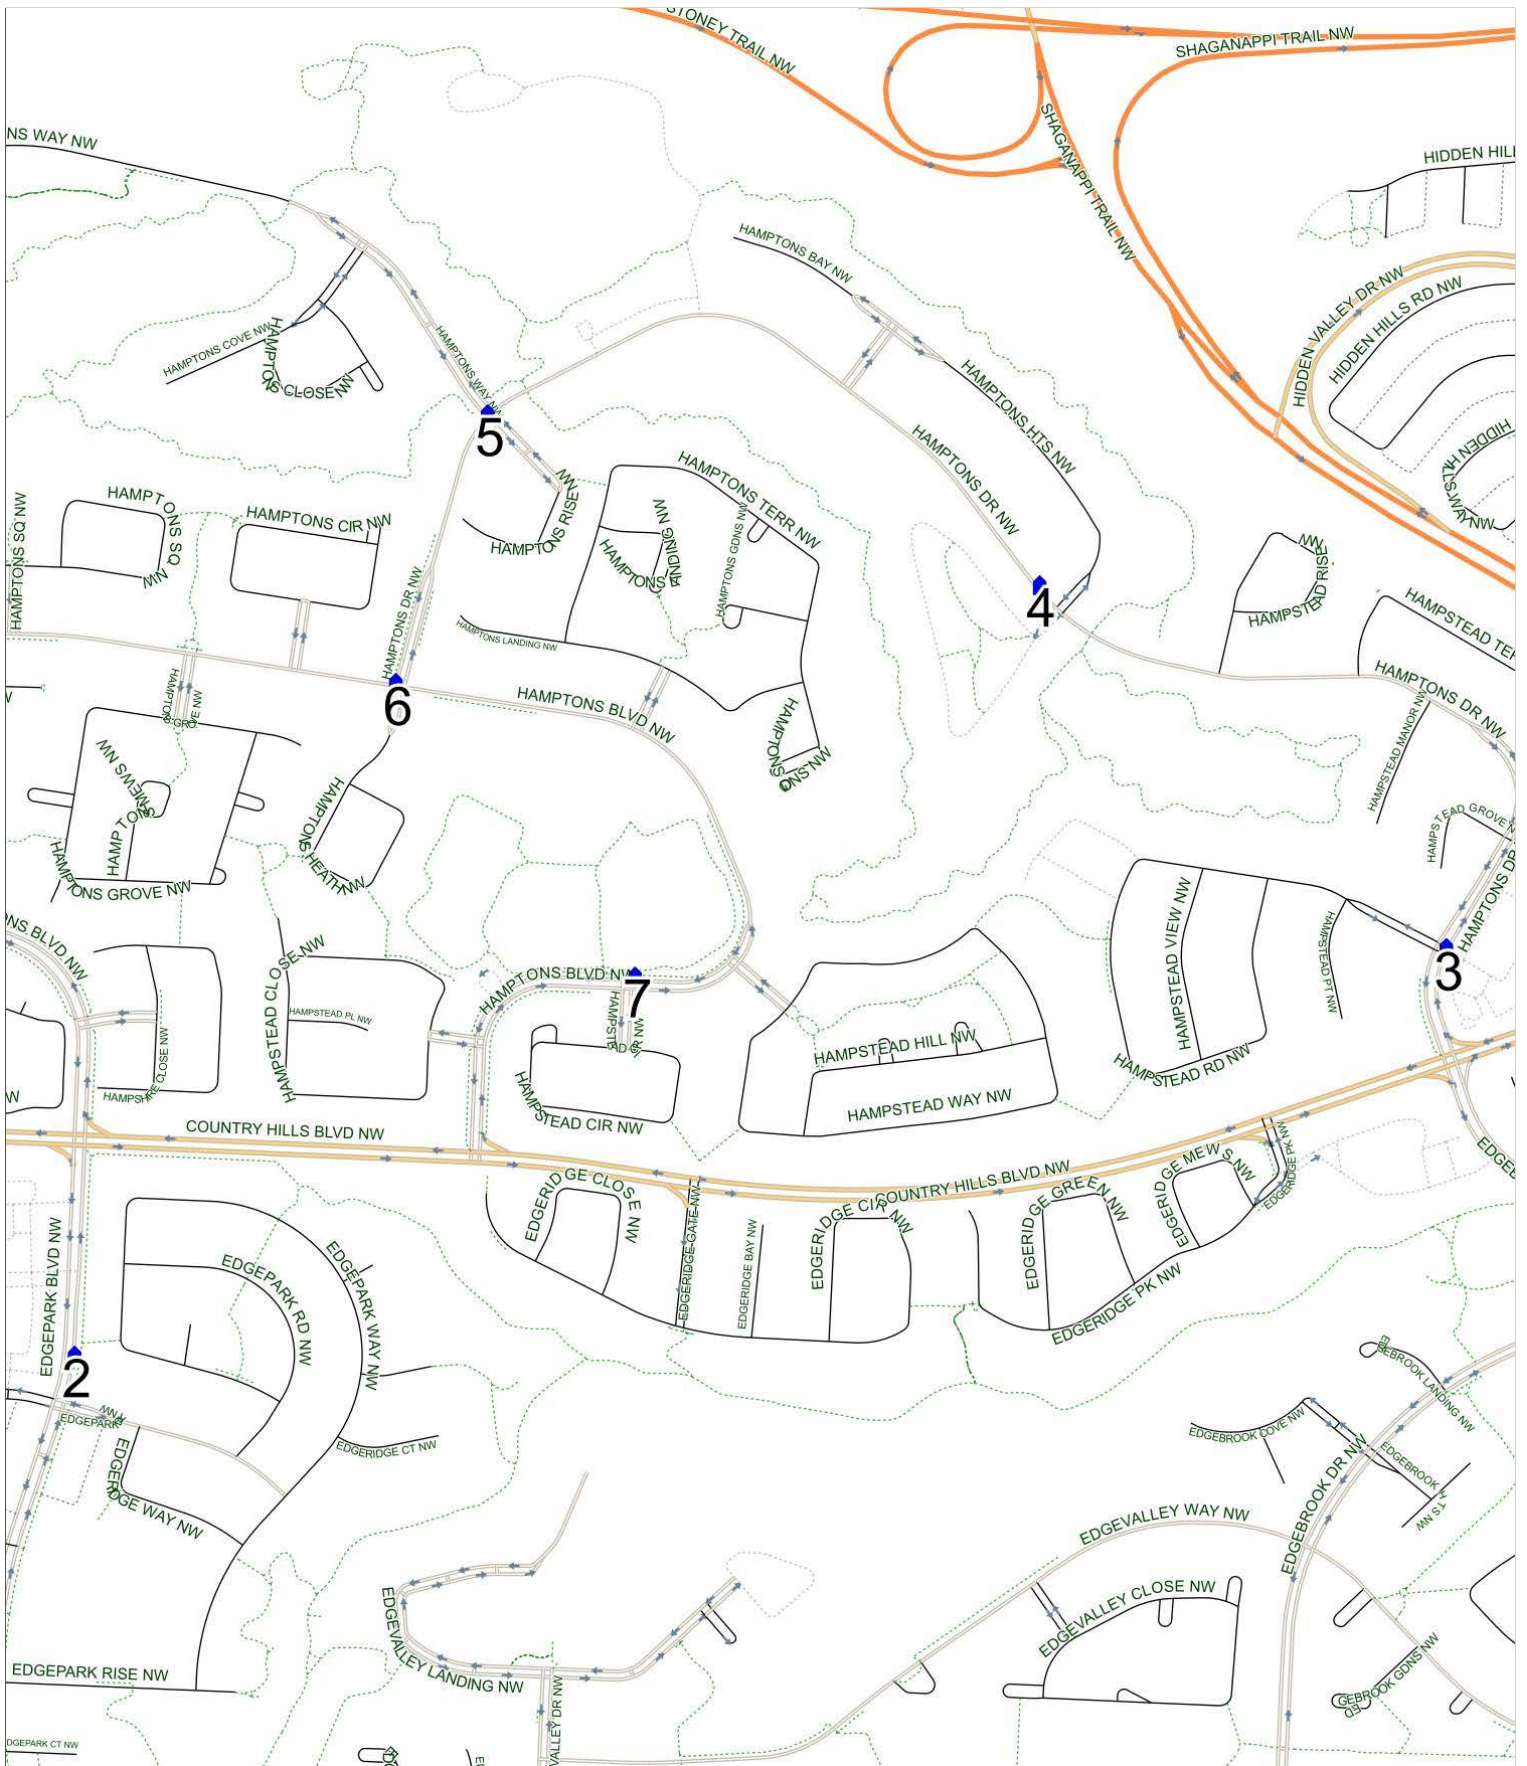

Captain John Palliser A AM

Operator: Southland - CFB Yard (403) 387-2907
 Description: The Hamptons, Edgemont

Eff: 2019-09-03

#	Time	Description
1	8:35 AM	Northbound Hamptons Drive after Hampstead Road NW at CT Stop
2	8:37 AM	Westbound Hamptons Drive after Hamptons Heights NW (east arm) at CT Stop
3	8:40 AM	Southbound Hamptons Drive before Hamptons Way NW at CT Stop
4	8:41 AM	Eastbound Hamptons Boulevard after Hamptons Drive NW at CT Stop
5	8:43 AM	Westbound Hamptons Boulevard after Hampstead Circle NW at green space
6	8:45 AM	Southbound Edgepark Blvd before Edgeburn Crescent NW (north arm) at CT Stop (special stop)
7	9:00 AM	Captain John Palliser School, Westbound Northmount Drive NW

Captain John Palliser A PM (MTWR)

Operator: Southland - CFB Yard (403) 387-2907
 Description: The Hamptons, Edgemont

Eff: 2019-09-03

#	Time	Description
1	4:00 PM	Captain John Palliser School, Westbound Northmount Drive NW
2	4:12 PM	Northbound Edgepark Blvd after Edgepark Drive NW at CT Stop (special stop)
3	4:15 PM	Northbound Hamptons Drive after Hampstead Road NW at CT Stop
4	4:18 PM	Westbound Hamptons Drive after Hamptons Heights NW (east arm) at CT Stop
5	4:20 PM	Southbound Hamptons Drive before Hamptons Way NW at CT Stop
6	4:22 PM	Eastbound Hamptons Blvd after Hamptons Drive NW at CT Stop
7	4:24 PM	Westbound Hamptons Blvd after Hampstead Circle NW at green space