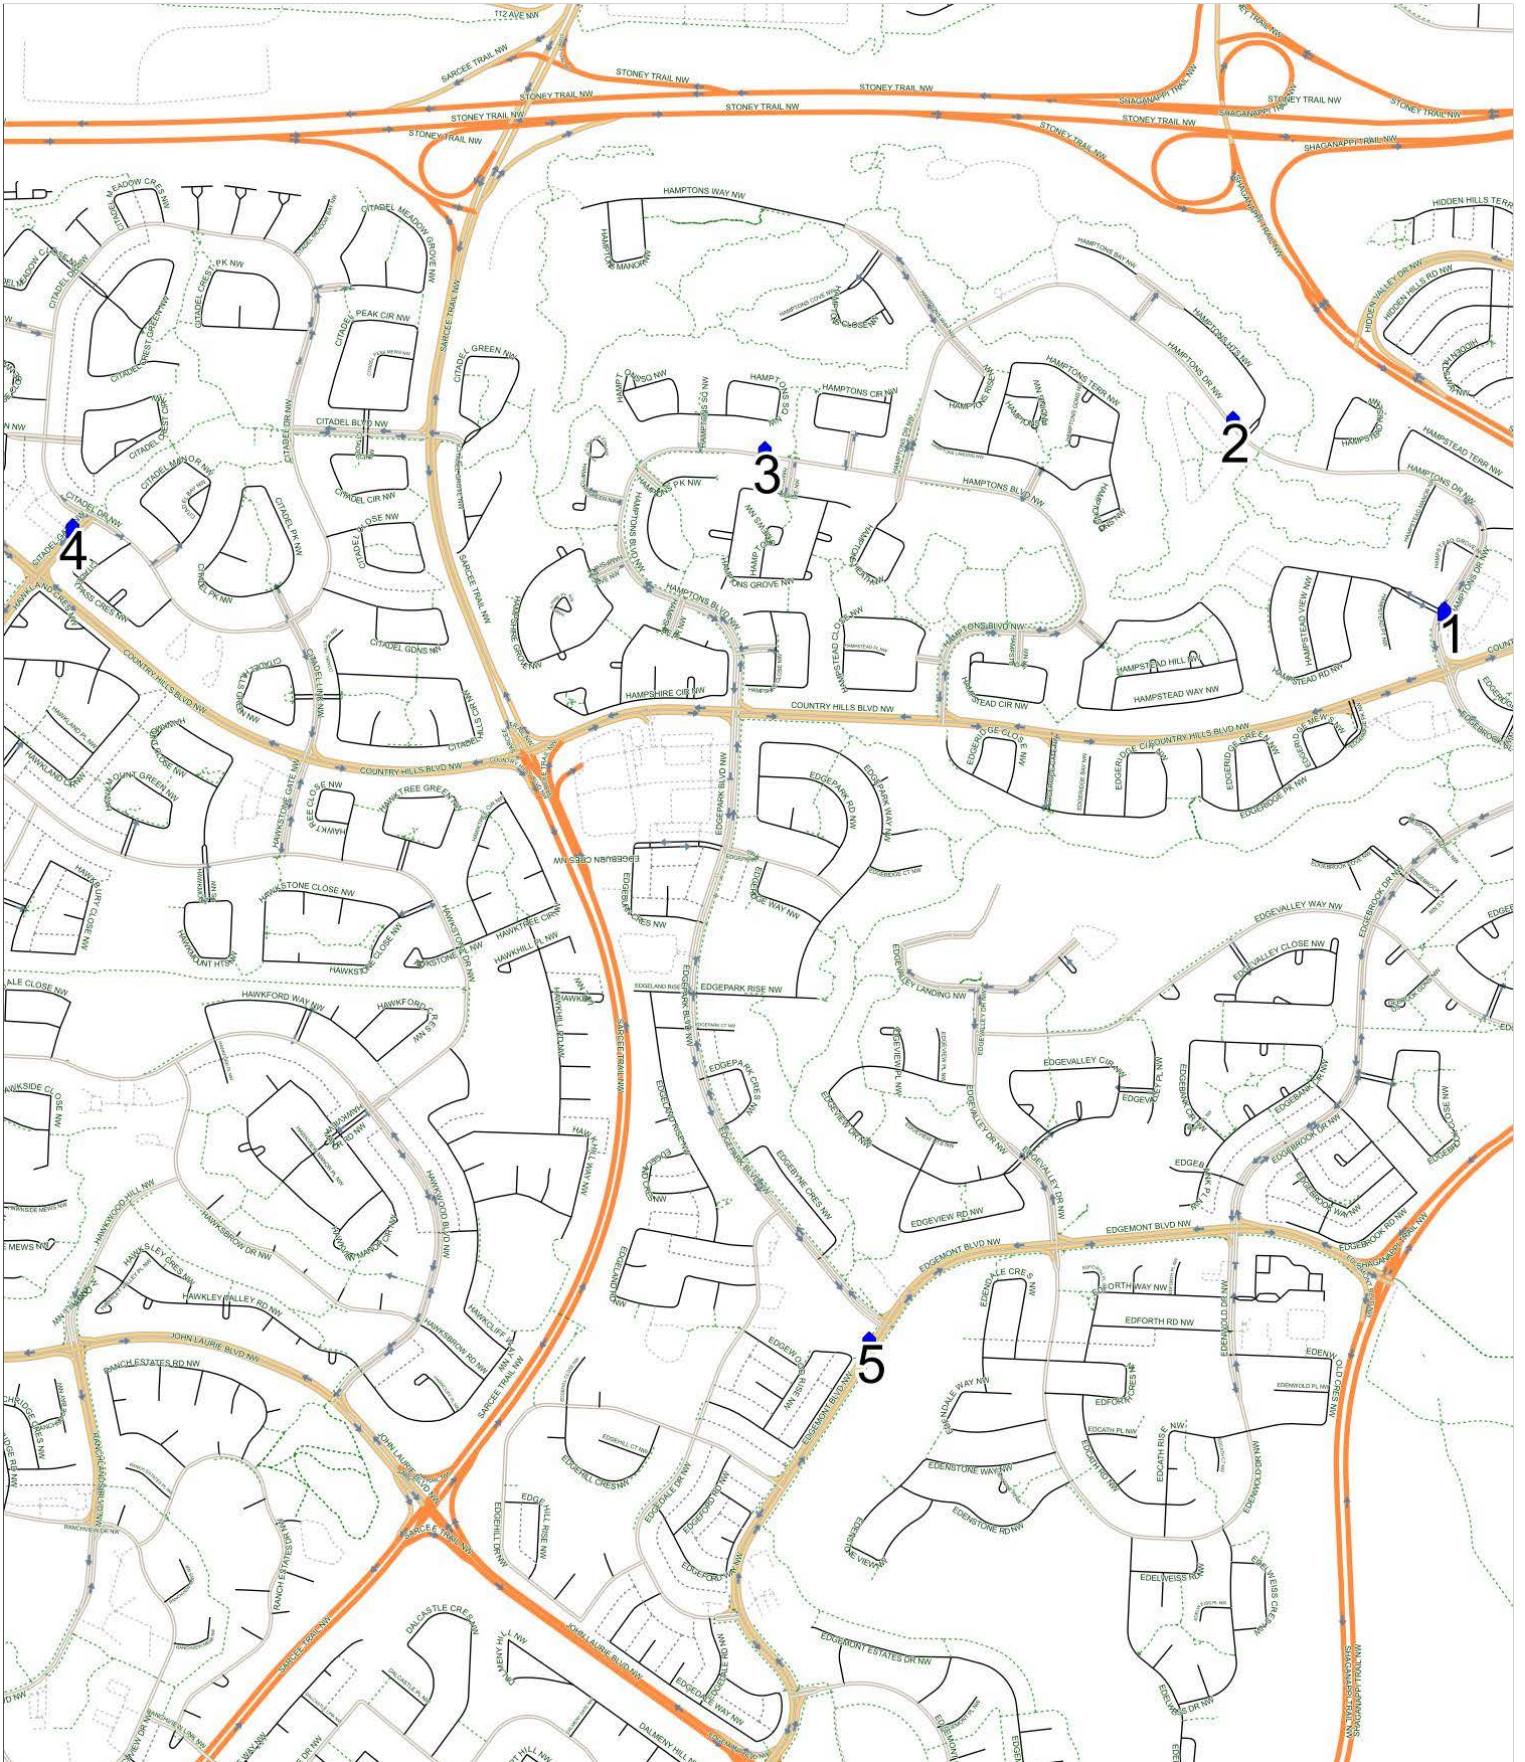

### Captain John Palliser kdg PM A

Operator: Southland - Ogden Yard (403) 253-9323  
Description: West of Shaganappi Trail  
Instructions: Alternate Fridays

Eff: 2019-09-06

#	Time	Description
1	12:19 PM	Northbound Hamptons Drive after Hampstead Road NW at CT stop
2	12:23 PM	Westbound Hamptons Drive after Hamplons Heights NW (east arm) at CT Stop
3	12:27 PM	Westbound Hamptons Blvd after Hamptons Grove NW at CT stop
4	12:35 PM	Southbound Citadel Gate after Citadel Drive NW at CT stop
5	12:43 PM	Southbound Edgemont Blvd after Edgepark Blvd NW at CT stop
6	12:50 PM	Captain John Palliser School, Westbound Northmount Drive NW

### Captain John Palliser kdg PM A F (F)

Operator: Southland - Ogden Yard (403) 253-9323  
 Description: West of Shaganappi Trail  
 Instructions: Alternate Fridays

Eff: 2019-09-06

#	Time	Description
1	12:10 PM	Captain John Palliser School, Westbound Northmount Drive NW
2	12:18 PM	Southbound Edgemont Blvd after Edgepark Blvd NW at CT stop
3	12:28 PM	Southbound Citadel Gate after Citadel Drive NW at CT stop
4	12:37 PM	Westbound Hamptons Blvd after Hamptons Grove NW at CT stop
5	12:43 PM	Westbound Hamptons Drive after Hamptons Heights NW (east arm) at CT Stop
6	12:49 PM	Northbound Hamptons Drive after Hampstead Road NW at CT stop