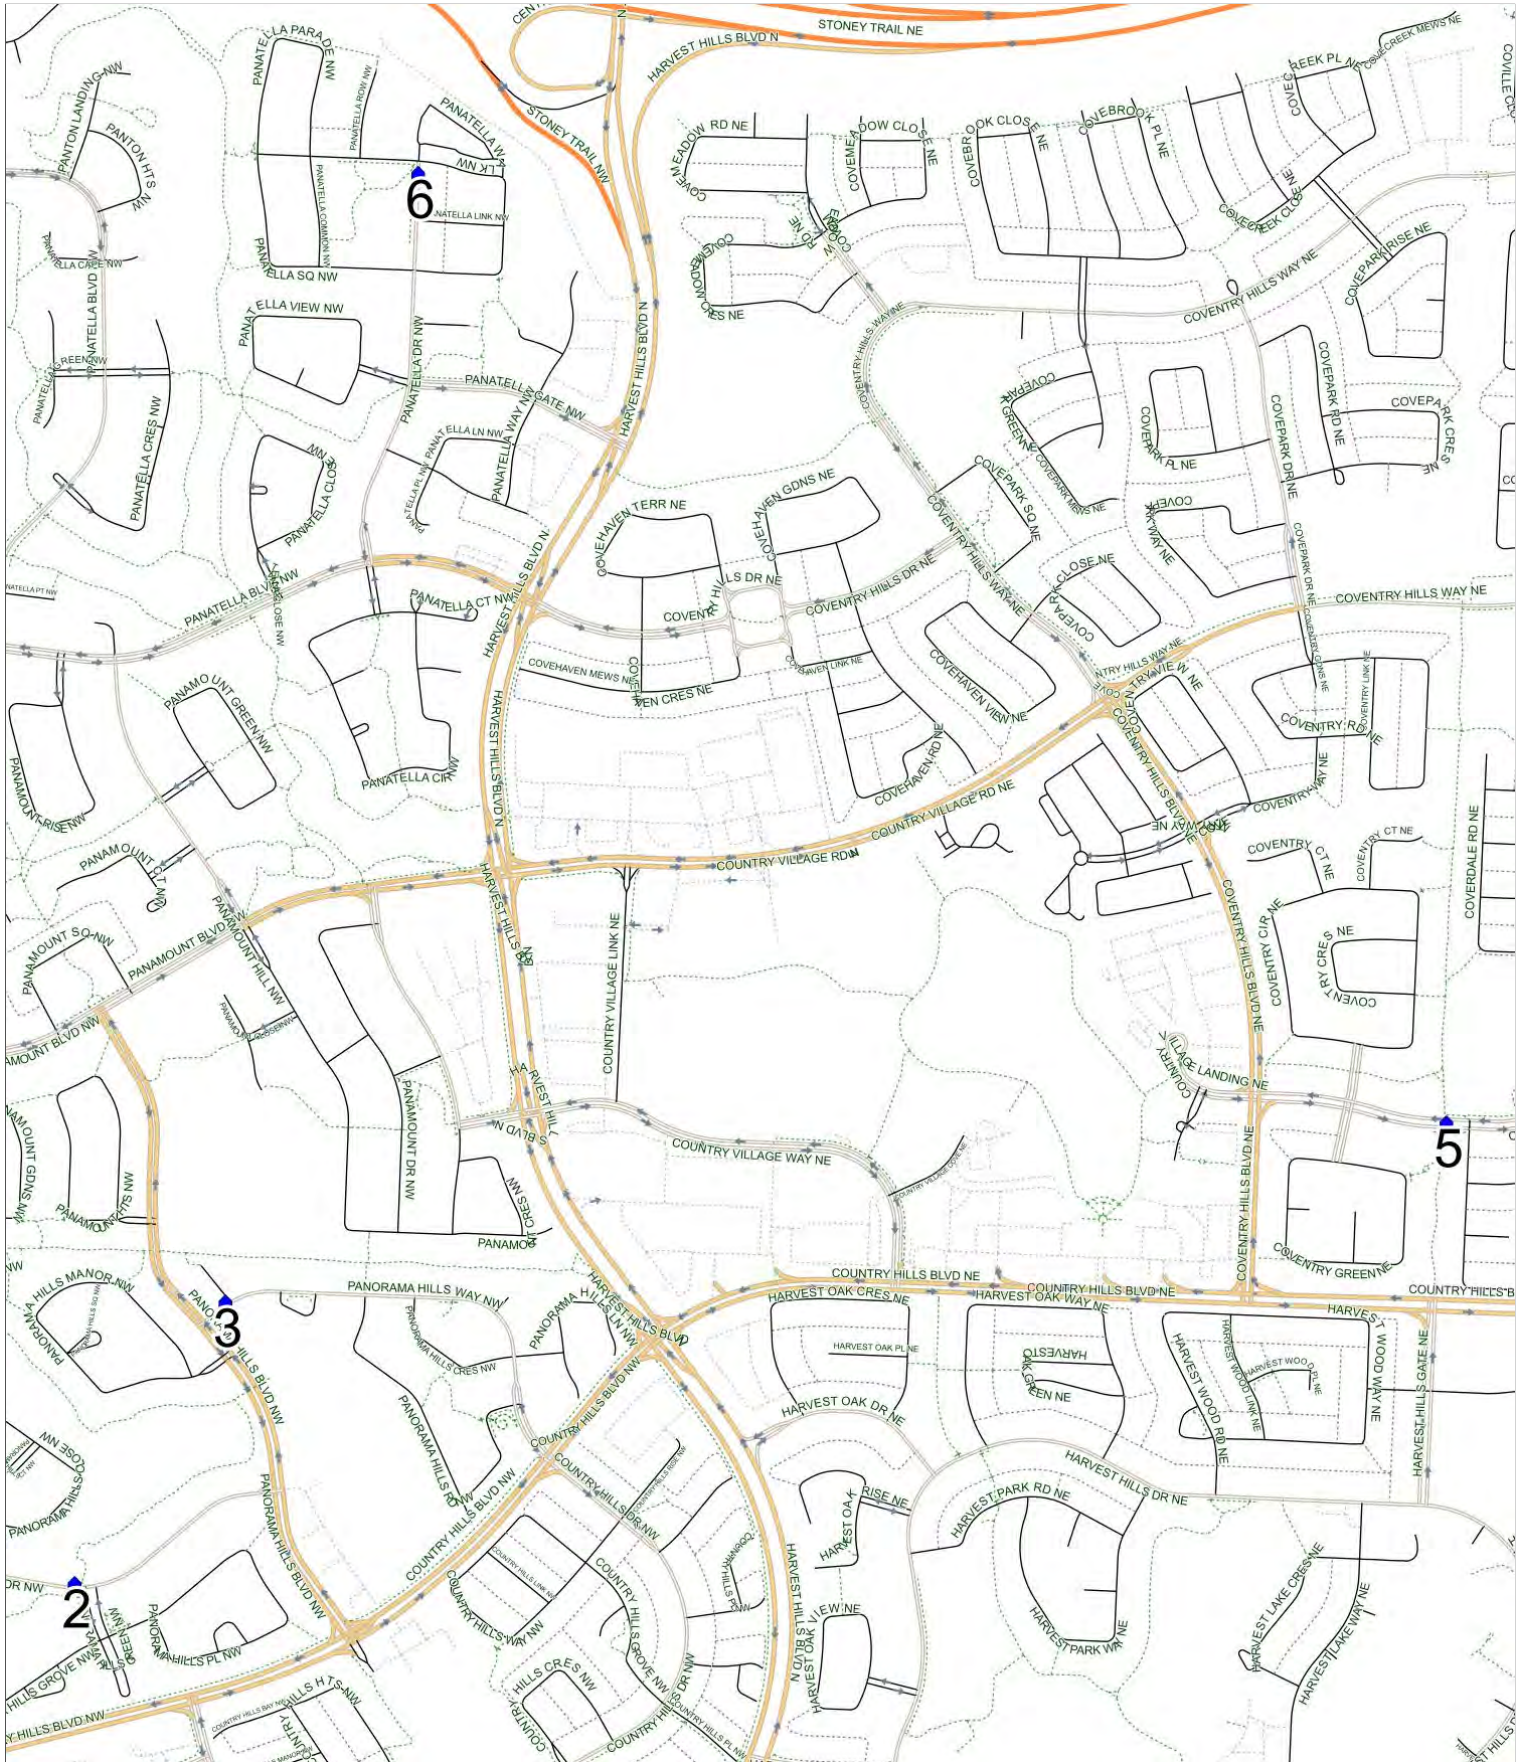

Captain Nichola Goddard A AM

Operator: Southland - McKnight Yard (403) 205-6688
Description: Panorama Hills

Eff: 2019-09-03

#	Time	Description
1	7:35 AM	Southbound Panatella Drive after Panatella Square NW (north arm) at green space
2	7:45 AM	Westbound Panorama Hills Way after Panorama Hills Heath NW
3	7:50 AM	Westbound Panorama Hills Drive after Panorama Hills Green NW at CT Stop
4	7:55 AM	Captain Nichola Goddard School, Southbound Panamount Street NW

Captain Nichola Goddard/Nose Creek PM A (MTWR)

Operator: Southland - McKnight Yard (403) 205-6688
 Description: Panorama Hills, Coventry Hills

Eff: 2019-09-03

#	Time	Description
1	2:55 PM	Captain Nichola Goddard School, Southbound Panamound Street NW
2	2:58 PM	Eastbound Panorama Hills Drive before Panorama Hills Green NW at CT Stop
3	3:01 PM	Eastbound Panorama Hills Way after Panorama Hills Blvd NW at CT Stop TEMPORARY STOP MAY BE RELOCATED BACK TO ORIGINAL STOP LOCATION BY OR AFTER APRIL 2019
4	3:10 PM	Nose Creek School, Westbound Covepark Square NW
5	3:13 PM	Eastbound Coventry Drive after Coventry Green NE at pathway
6	3:28 PM	Southbound Panatella Drive after Panatella Square NW (north arm) at green space

Captain Nichola Goddard/Nose Creek PM A (F)

Operator: Southland - McKnight Yard (403) 205-6688
 Description: Panorama Hills, Coventry Hills

Eff: 2019-09-03

#	Time	Description
1	12:20 PM	Captain Nichola Goddard School, Southbound Panamound Street NW
2	12:24 PM	Eastbound Panorama Hills Drive before Panorama Hills Green NW at CT Stop
3	12:28 PM	Eastbound Panorama Hills Way after Panorama Hills Blvd NW at CT Stop TEMPORARY STOP MAY BE RELOCATED BACK TO ORIGINAL STOP LOCATION BY OR AFTER APRIL 2019
4	12:40 PM	Nose Creek School, Westbound Covepark Square NW
5	12:44 PM	Southbound Panatella Drive after Panatella Square NW (north arm) at green space
6	12:54 PM	Eastbound Coventry Drive after Coventry Green NE at pathway