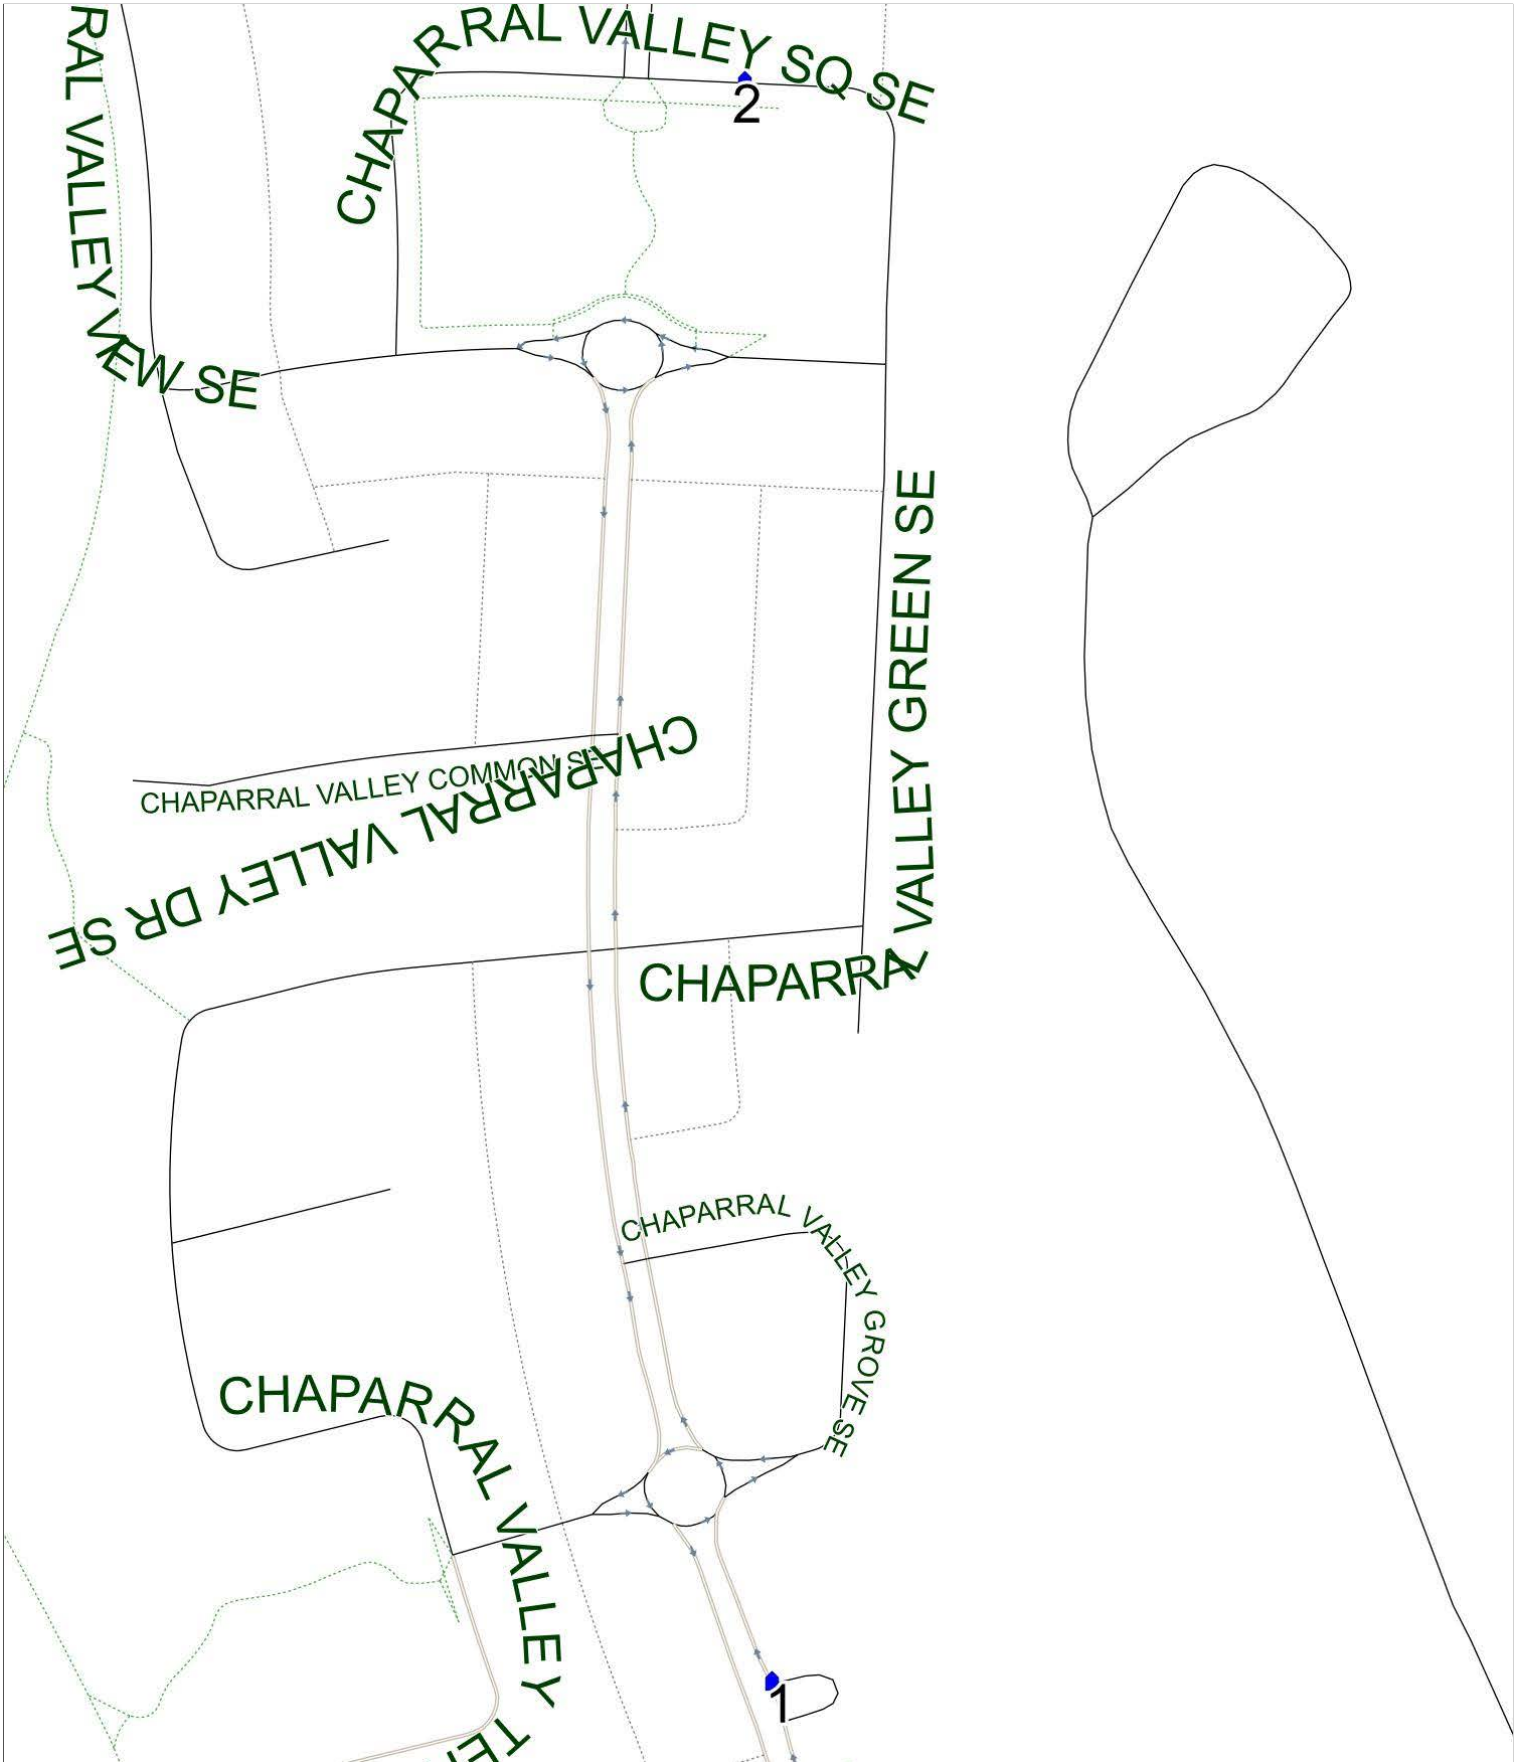

Chaparral A AM

Operator: Southland - Spruce Yard (403) 873-7268
Description: Chaparral

Eff: 2019-09-03

#	Time	Description
1	8:15 AM	Northbound Chaparral Valley Drive after Chaparral Valley Manor SE at mailboxes
2	8:20 AM	Eastbound Chaparral Valley Square before Chaparral Valley Link SE at CT Stop
3	8:30 AM	Chaparral School, Southbound Chaparral Drive SE

Chaparral A PM (MTWR)

Operator: Southland - Spruce Yard (403) 873-7268
Description: Chaparral

Eff: 2019-09-03

#	Time	Description
1	3:30 PM	Chaparral School, Southbound Chaparral Drive SE
2	3:36 PM	Northbound Chaparral Valley Drive after Chaparral Valley Manor SE at mailboxes
3	3:41 PM	Eastbound Chaparral Valley Square after Chaparral Valley Link SE at CT Stop

Chaparral A PM (F)

Operator: Southland - Spruce Yard (403) 873-7268
Description: Chaparral

Eff: 2019-09-03

#	Time	Description
1	1:00 PM	Chaparral School, Southbound Chaparral Drive SE
2	1:06 PM	Northbound Chaparral Valley Drive after Chaparral Valley Manor SE at mailboxes
3	1:11 PM	Eastbound Chaparral Valley Square after Chaparral Valley Link SE at CT Stop