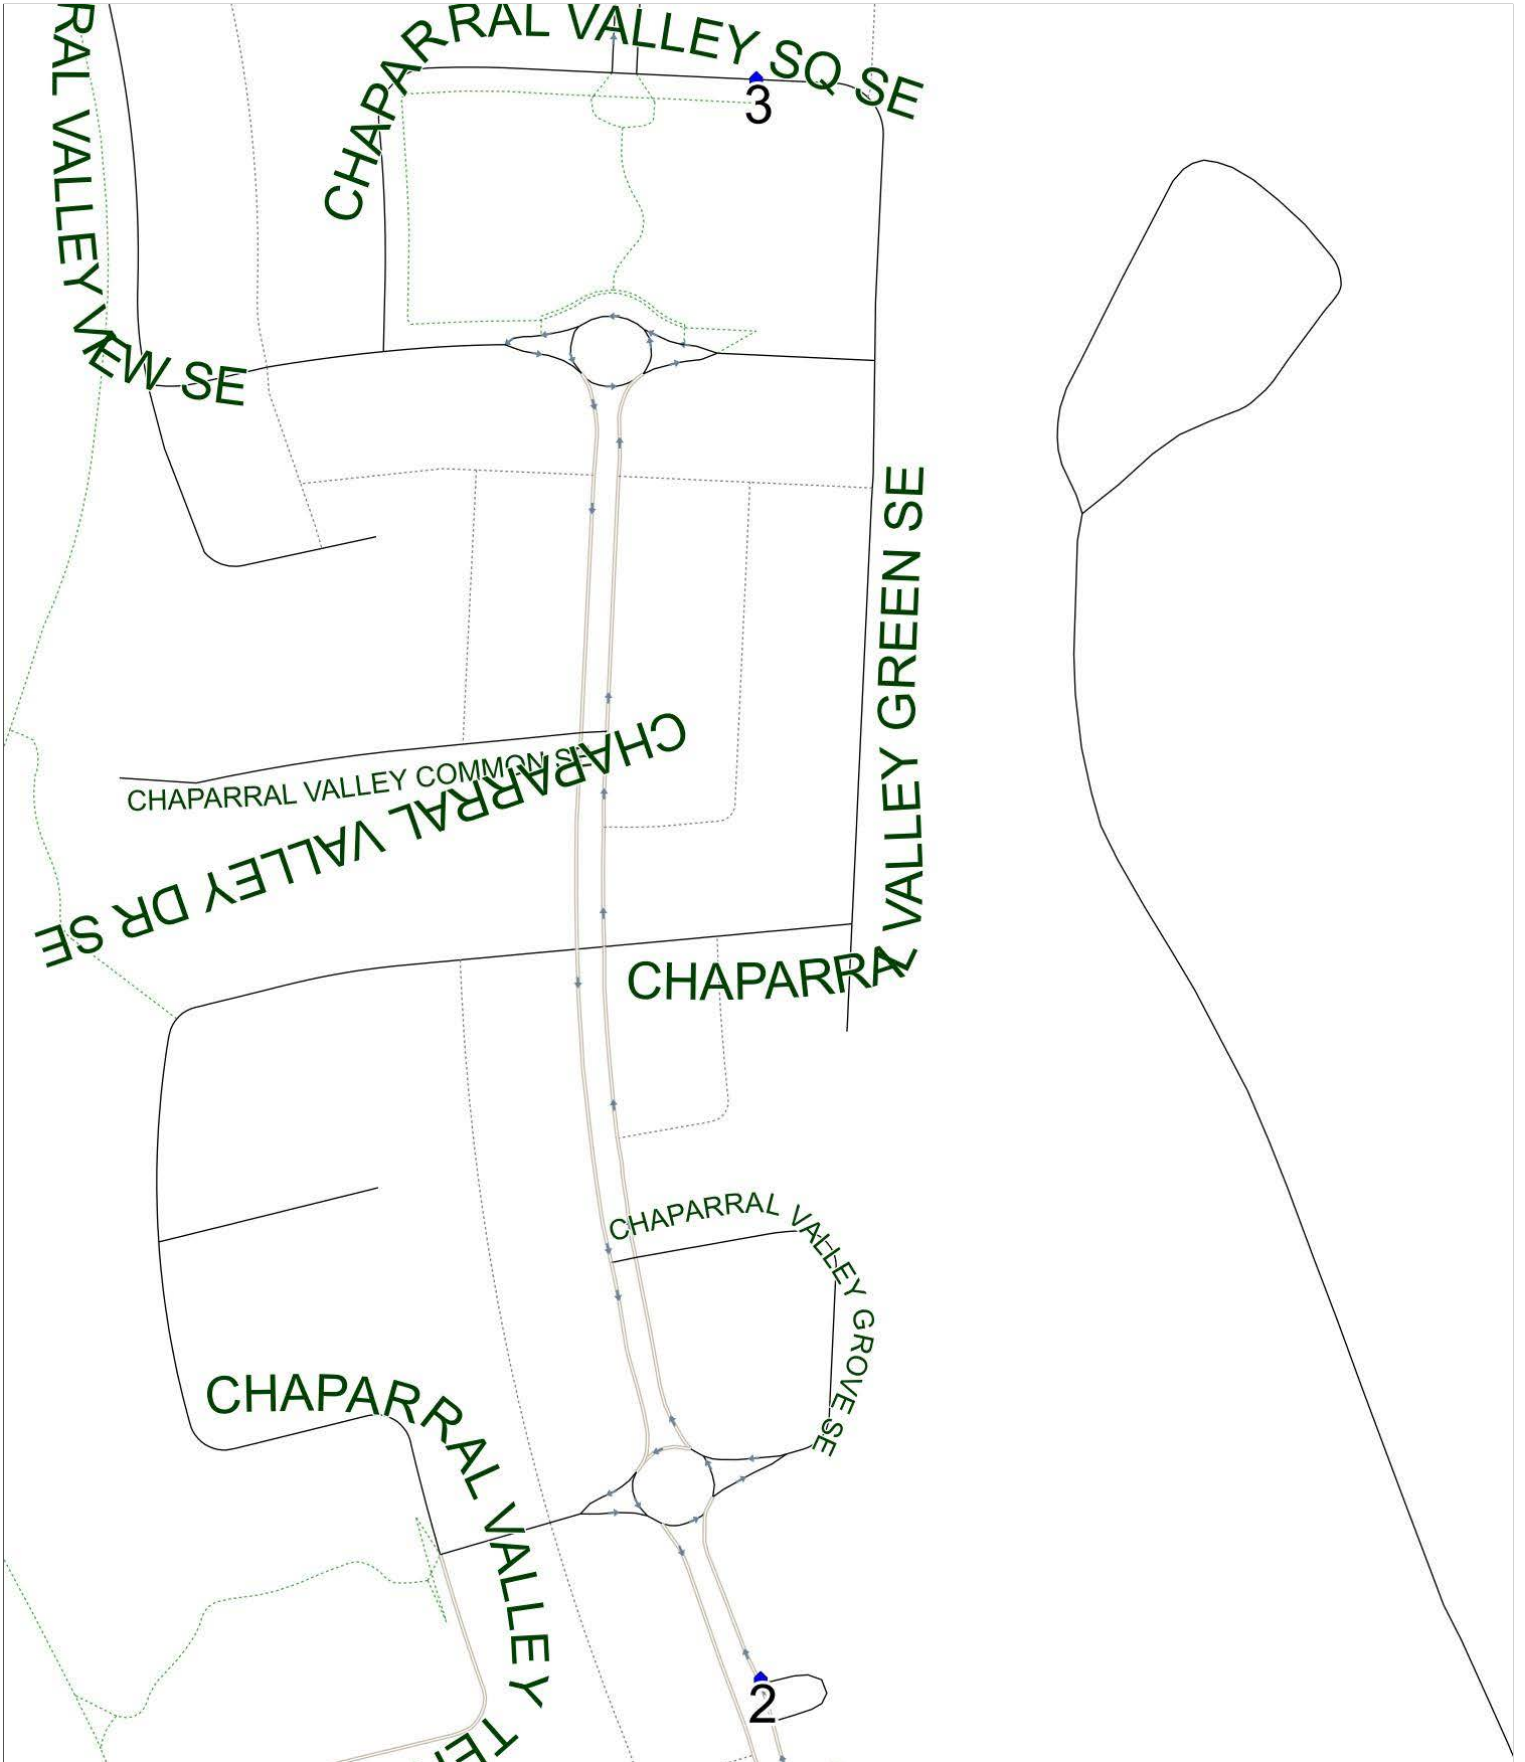

Chaparral A AM

Operator: Southland - Spruce Yard (403) 873-7268
Description: Chaparral

Eff: 2019-09-03

#	Time	Description
1	8:15 AM	Northbound Chaparral Valley Drive after Chaparral Valley Manor SE at mailboxes
2	8:20 AM	Eastbound Chaparral Valley Square before Chaparral Valley Link SE at CT Stop
3	8:30 AM	Chaparral School, Southbound Chaparral Drive SE

Chaparral A PM (MTWR)

Operator: Southland - Spruce Yard (403) 873-7268
Description: Chaparral

Eff: 2019-09-03

#	Time	Description
1	3:30 PM	Chaparral School, Southbound Chaparral Drive SE
2	3:36 PM	Northbound Chaparral Valley Drive after Chaparral Valley Manor SE at mailboxes
3	3:41 PM	Eastbound Chaparral Valley Square after Chaparral Valley Link SE at CT Stop

Chaparral A PM (F)

Operator: Southland - Spruce Yard (403) 873-7268
Description: Chaparral

Eff: 2019-09-03

#	Time	Description
1	1:00 PM	Chaparral School, Southbound Chaparral Drive SE
2	1:06 PM	Northbound Chaparral Valley Drive after Chaparral Valley Manor SE at mailboxes
3	1:11 PM	Eastbound Chaparral Valley Square after Chaparral Valley Link SE at CT Stop