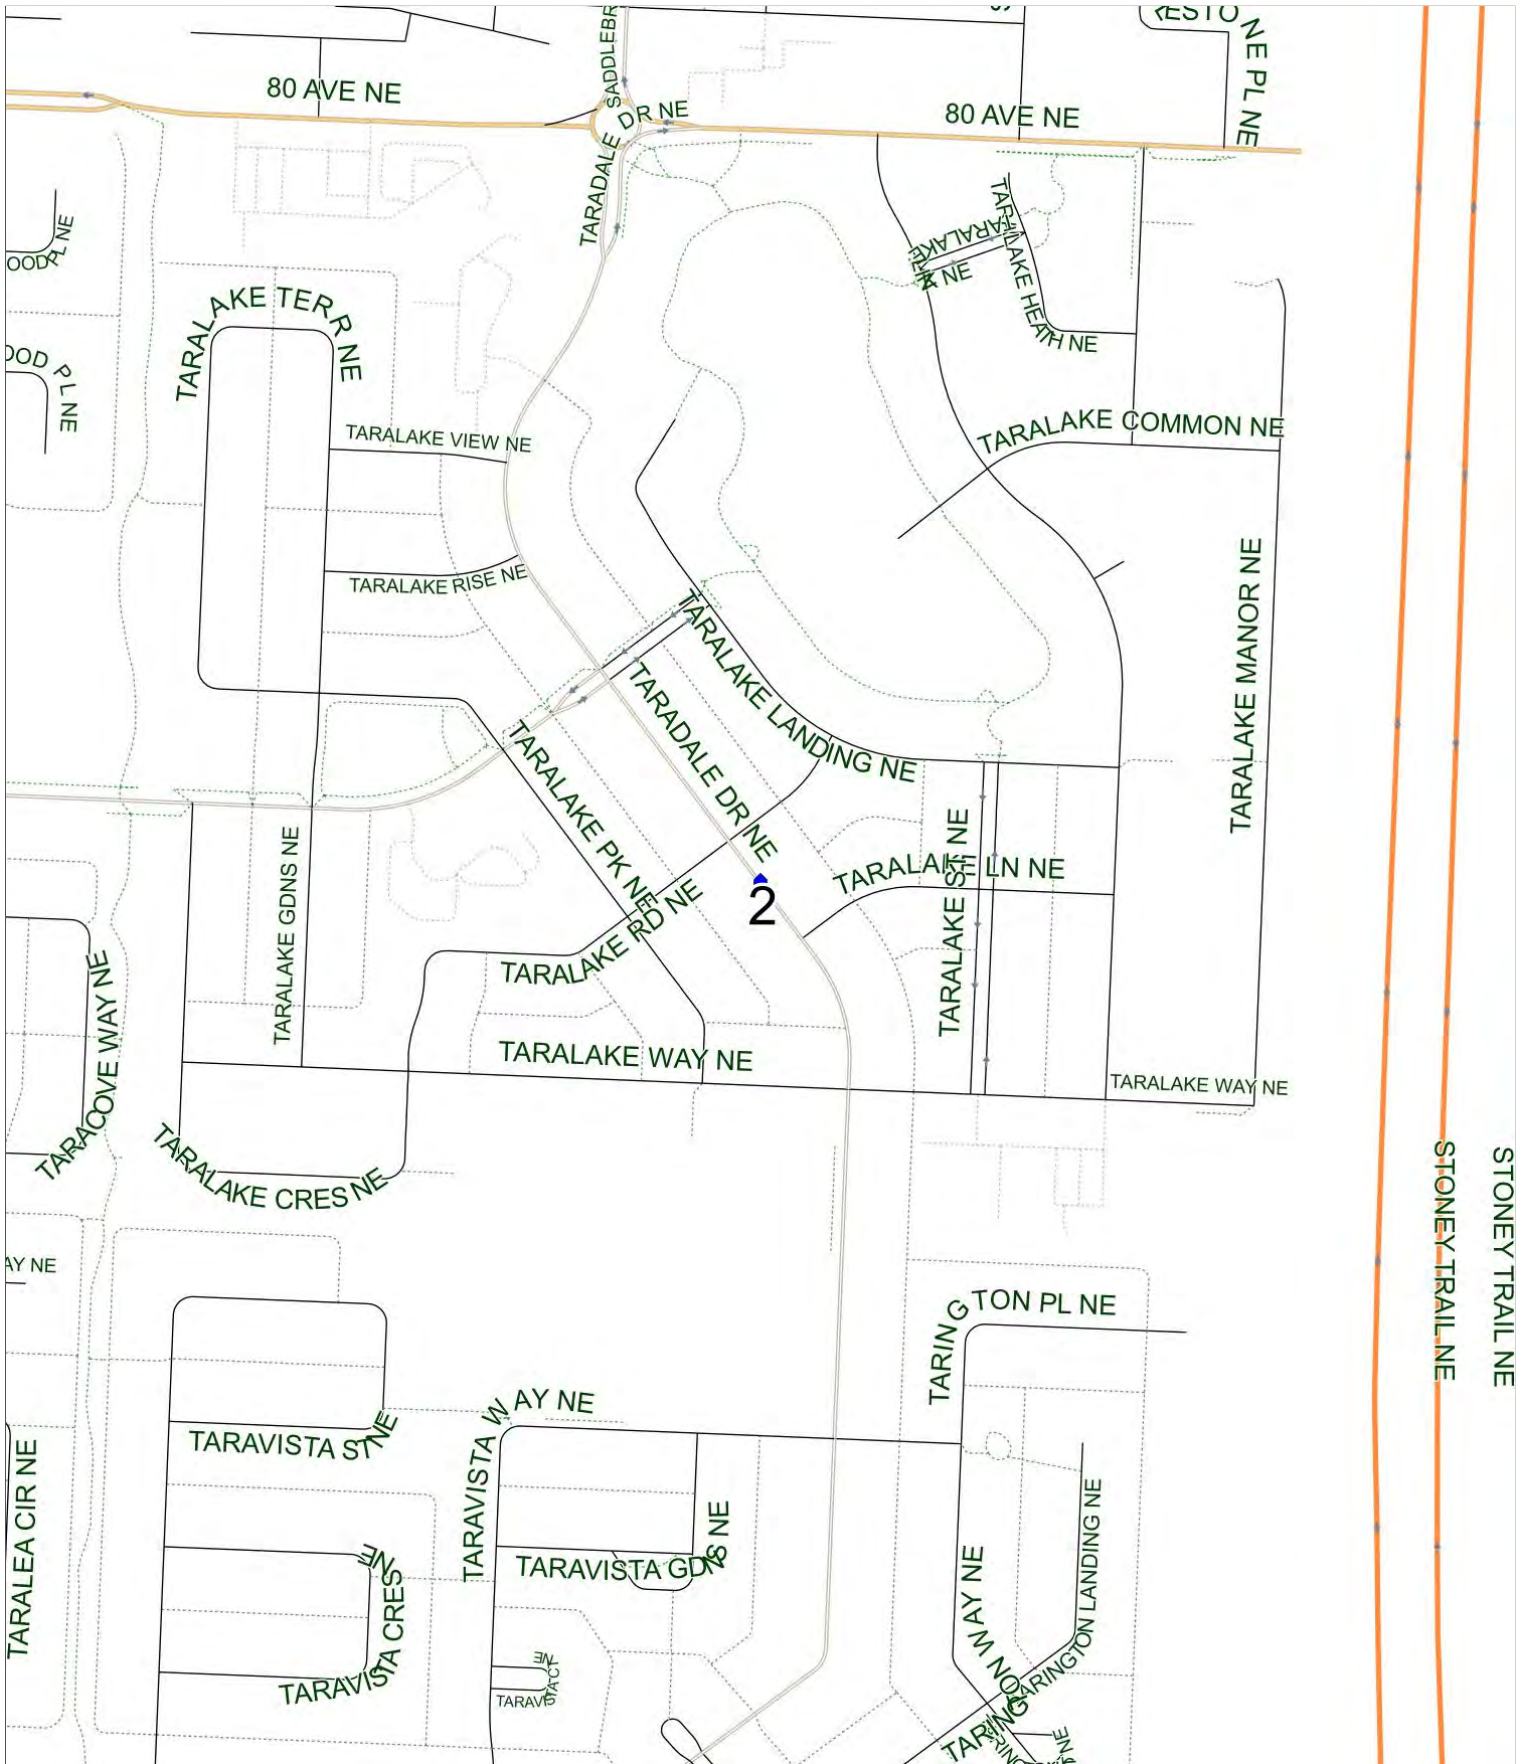

Chief Justice Milvain C AM

Operator: Southland - Ogden Yard (403) 253-9323
Description: Taradale

Eff: 2019-09-03

#	Time	Description
1	8:47 AM	Southbound Taradale Drive after Taralake Road NE at the CT Stop
2	9:00 AM	Chief Justice Milvain School, Northbound 42 Street NE

Chief Justice Milvain C PM (MTWR)

Operator: Southland - Ogden Yard (403) 253-9323
Description: Taradale

Eff: 2019-09-03

#	Time	Description
1	4:00 PM	Chief Justice Milvain School, Northbound 42 Street NE
2	4:14 PM	Southbound Taradale Drive NE after Taralake Road NE at the CT Stop

STONE TRAIL NE
 STONEY TRAIL NE

Chief Justice Milvain C PM (F)

Operator: Southland - Ogden Yard (403) 253-9323
Description: Taradale

Eff: 2019-09-03

#	Time	Description
1	1:10 PM	Chief Justice Milvain School, Northbound 42 Street NE
2	1:24 PM	Southbound Taradale Drive NE after Taralake Road NE at the CT Stop