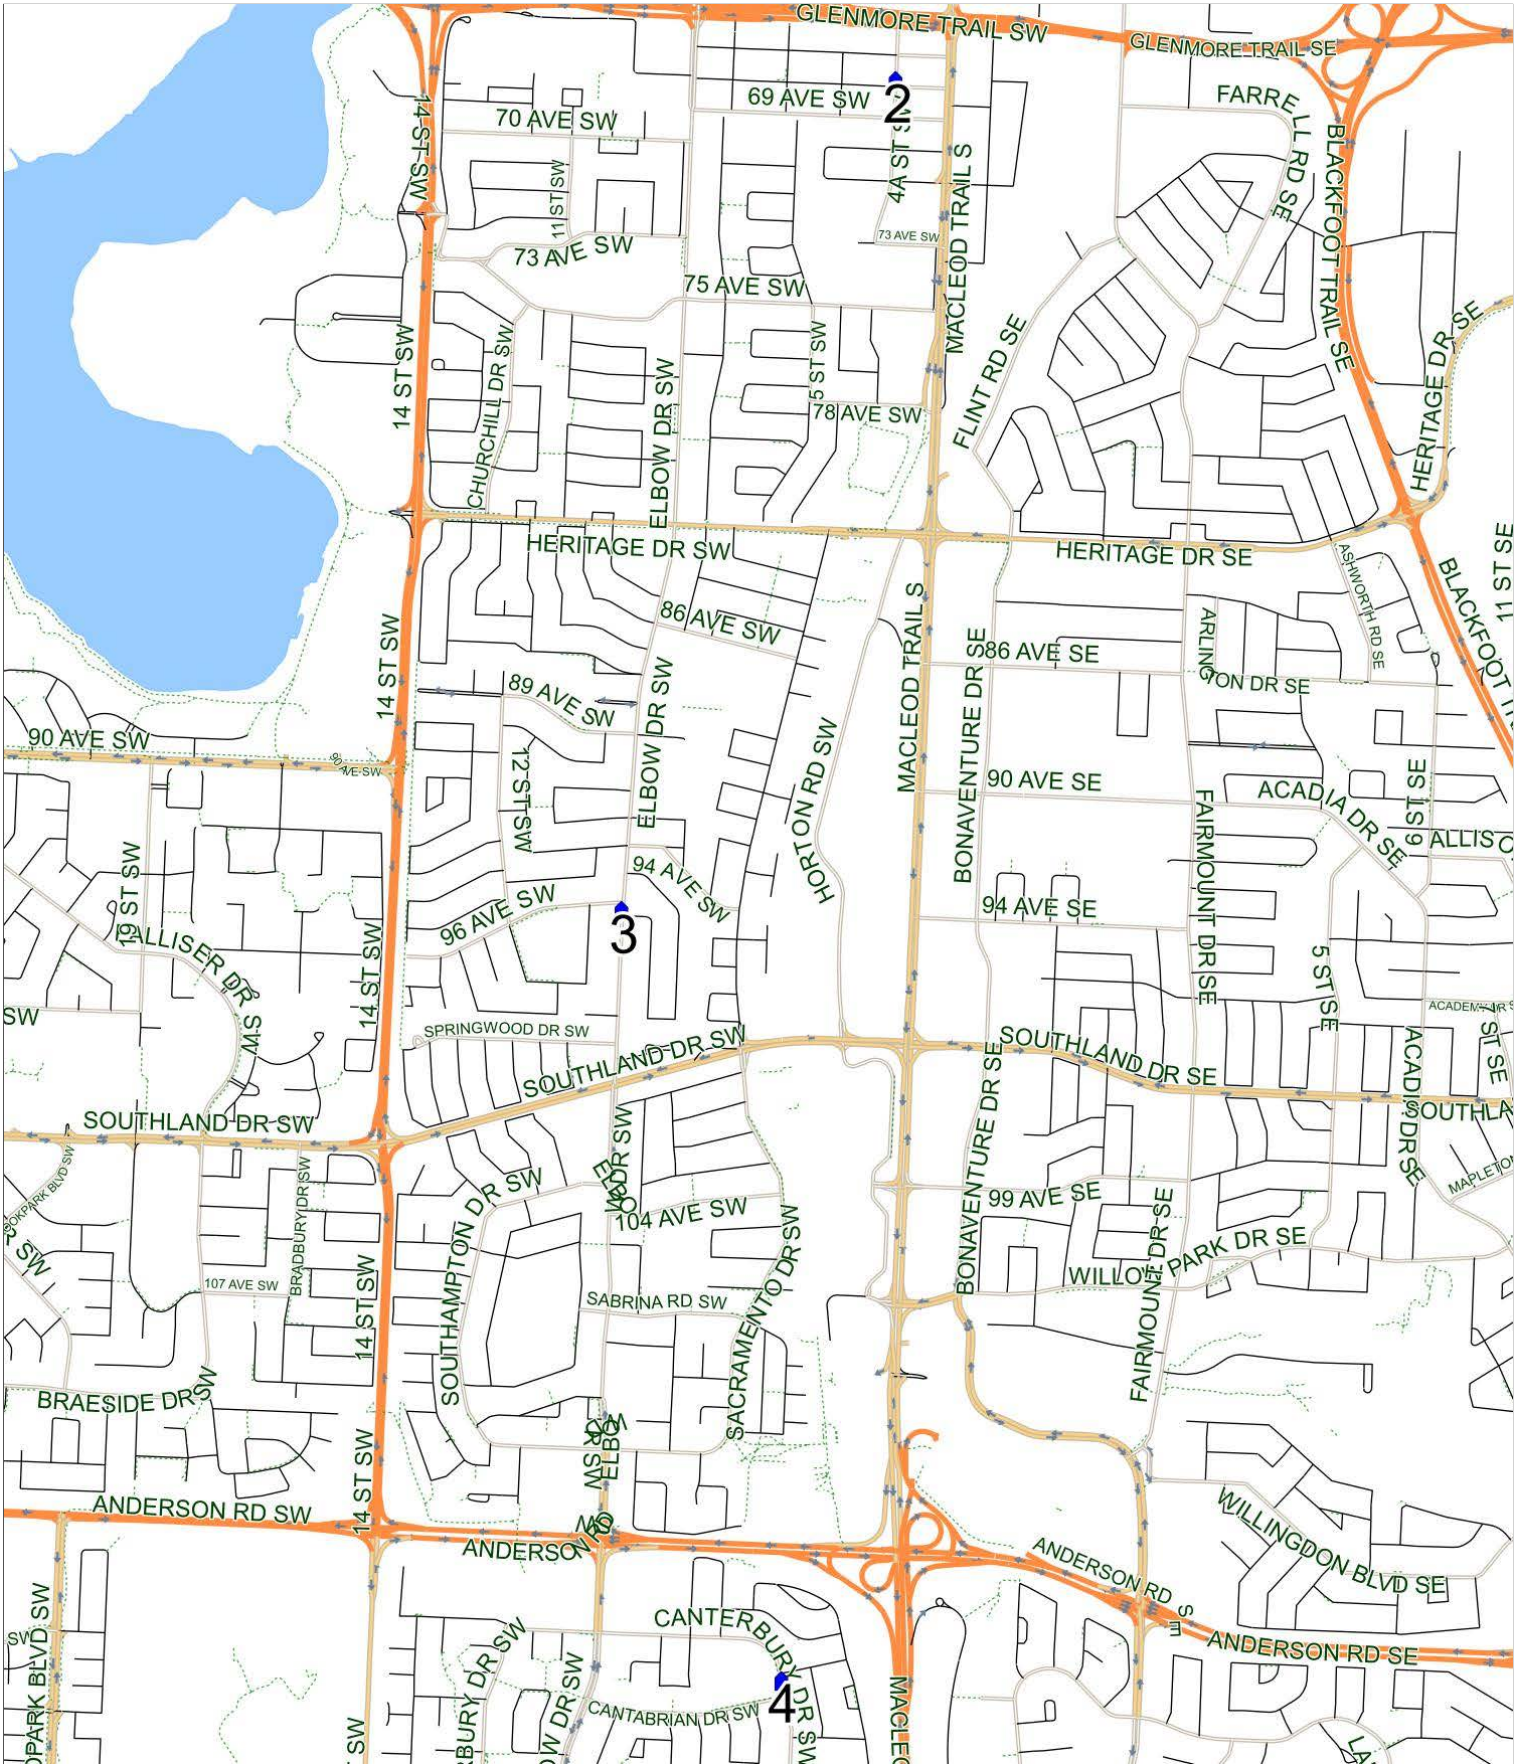

Chinook Park A

Operator: Southland - Ogden Yard (403) 253-9323
Description: Kelvin Grove, Haysboro, Canyon Meadows

Eff: 2019-09-03

#	Time	Description
1	7:25 AM	Southbound Canterbury Drive after 118 Avenue SW at Mailboxes
2	7:34 AM	Northbound Elbow Drive after Havenhurst Crescent SW (south arm) at CT Stop
3	7:45 AM	Southbound 4A Street before 68 Avenue SW
4	7:50 AM	Chinook Park School, Westbound 75 Avenue SW

Chinook Park A PM (MTWR)

Operator: Southland - Ogden Yard (403) 253-9323
Description: Canyon Meadows, Haysboro, Kelvin Grove

Eff: 2019-09-03

#	Time	Description
1	2:20 PM	Chinook Park School, Westbound 75 Avenue SW
2	2:25 PM	Southbound 4A Street before 68 Avenue SW
3	2:36 PM	Southbound Elbow Drive after 96 Avenue SW at CT Stop
4	2:45 PM	Southbound Canterbury Drive after 118 Avenue SW at Mailboxes

Chinook Park A PM (F)

Operator: Southland - Ogden Yard (403) 253-9323
Description: Canyon Meadows, Haysboro, Kelvin Grove

Eff: 2019-09-03

#	Time	Description
1	11:00 AM	Chinook Park School, Westbound 75 Avenue SW
2	11:05 AM	Southbound 4A Street before 68 Avenue SW
3	11:16 AM	Southbound Elbow Drive after 96 Avenue SW at CT Stop
4	11:24 AM	Southbound Canterbury Drive after 118 Avenue SW at Mailboxes