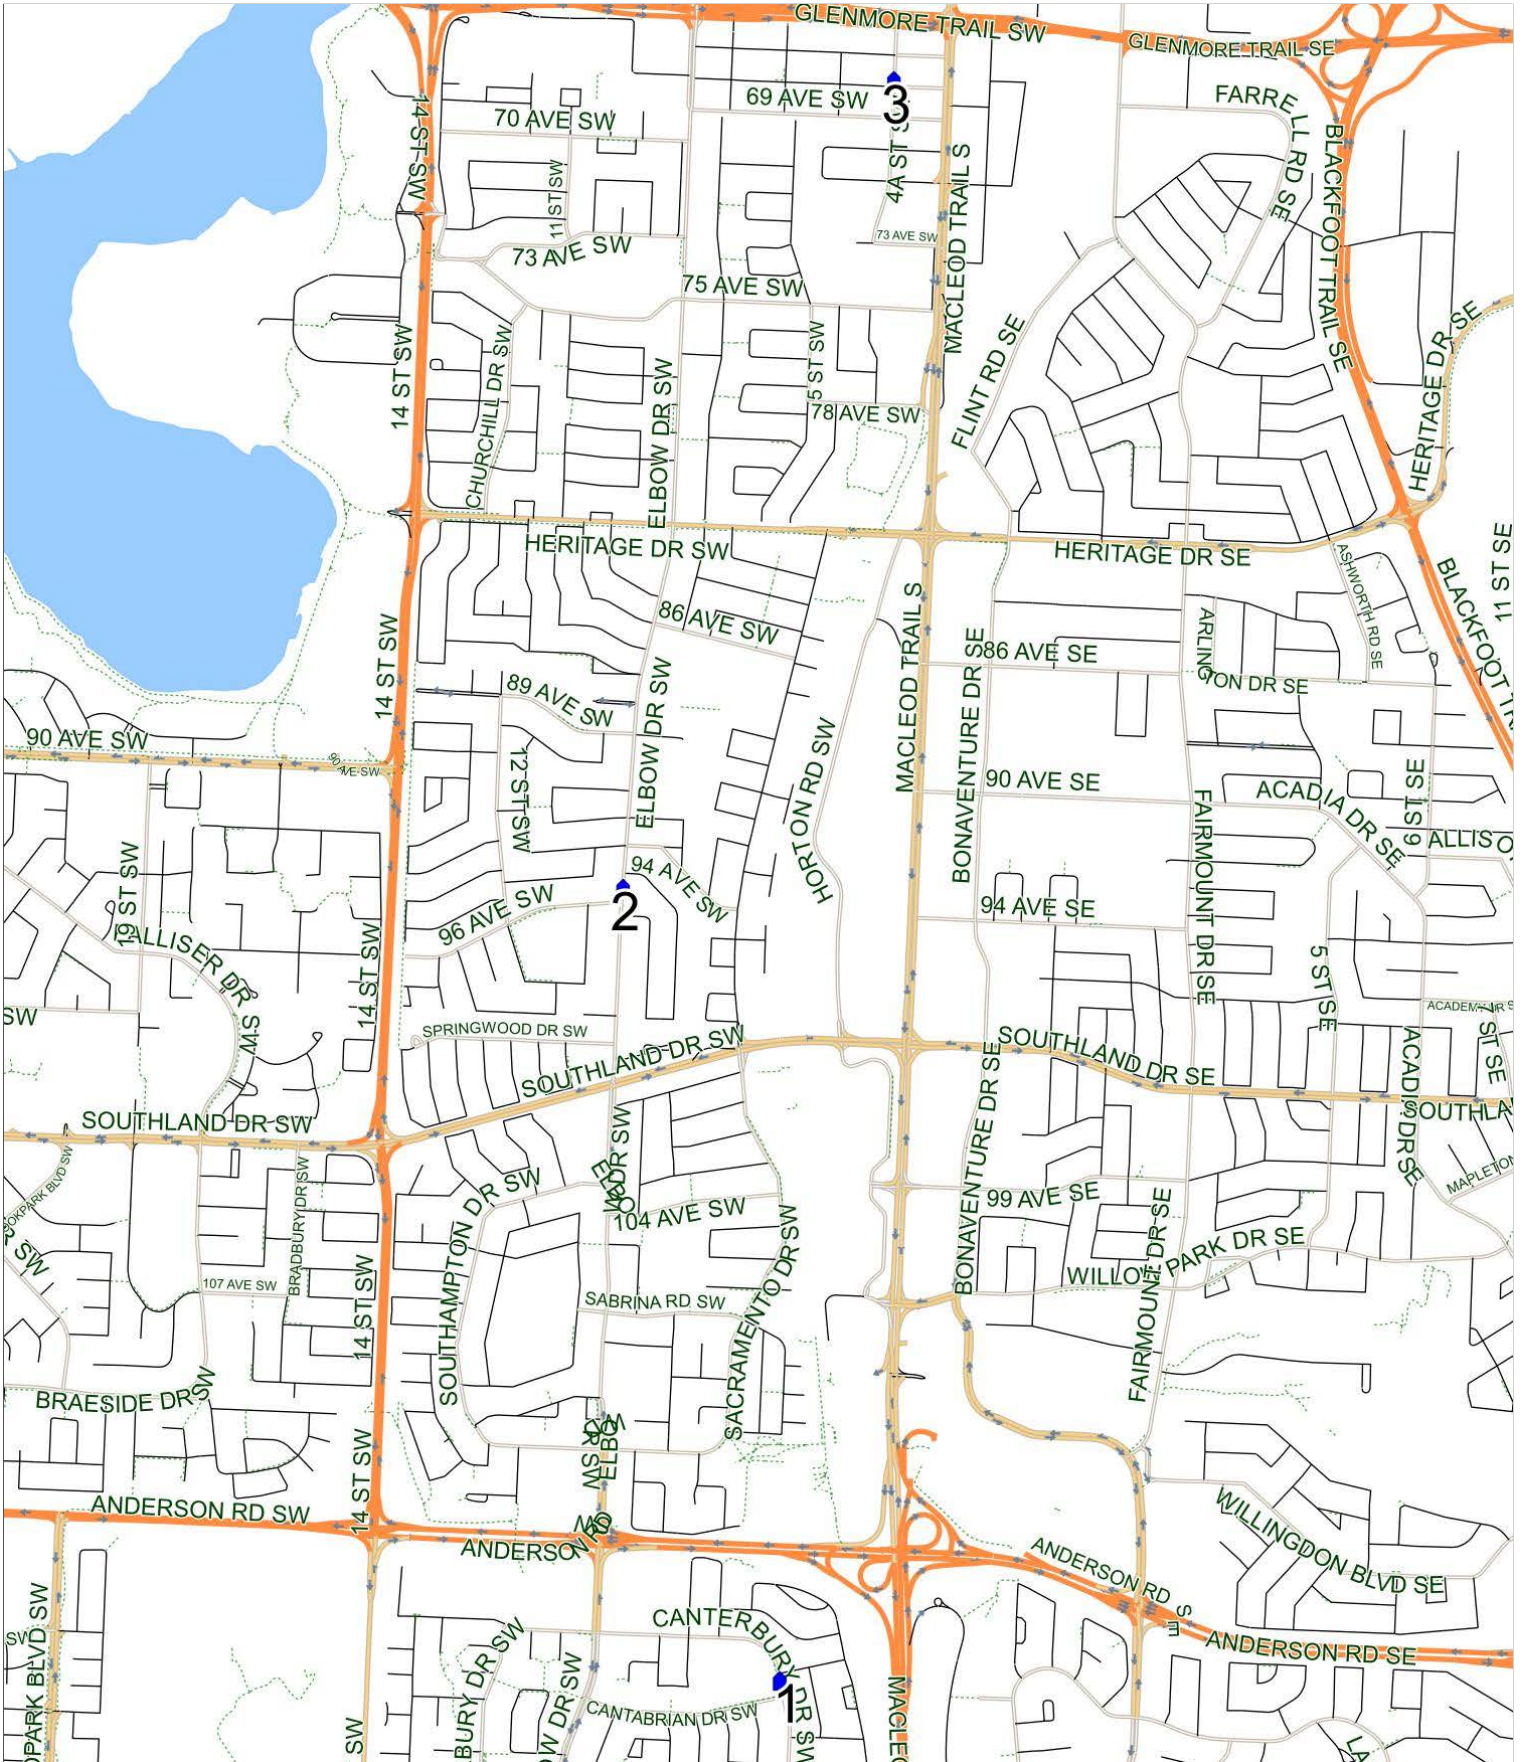

Chinook Park A

Operator: Southland - Ogden Yard (403) 253-9323
Description: Kelvin Grove, Haysboro, Canyon Meadows

Eff: 2019-09-03

#	Time	Description
1	7:25 AM	Southbound Canterbury Drive after 118 Avenue SW at Mailboxes
2	7:34 AM	Northbound Elbow Drive after Havenhurst Crescent SW (south arm) at CT Stop
3	7:45 AM	Southbound 4A Street before 68 Avenue SW
4	7:50 AM	Chinook Park School, Westbound 75 Avenue SW

Chinook Park A PM (MTWR)

Operator: Southland - Ogden Yard (403) 253-9323
Description: Canyon Meadows, Haysboro, Kelvin Grove

Eff: 2019-09-03

#	Time	Description
1	2:20 PM	Chinook Park School, Westbound 75 Avenue SW
2	2:25 PM	Southbound 4A Street before 68 Avenue SW
3	2:36 PM	Southbound Elbow Drive after 96 Avenue SW at CT Stop
4	2:45 PM	Southbound Canterbury Drive after 118 Avenue SW at Mailboxes

Chinook Park A PM (F)

Operator: Southland - Ogden Yard (403) 253-9323
Description: Canyon Meadows, Haysboro, Kelvin Grove

Eff: 2019-09-03

#	Time	Description
1	11:00 AM	Chinook Park School, Westbound 75 Avenue SW
2	11:05 AM	Southbound 4A Street before 68 Avenue SW
3	11:16 AM	Southbound Elbow Drive after 96 Avenue SW at CT Stop
4	11:24 AM	Southbound Canterbury Drive after 118 Avenue SW at Mailboxes