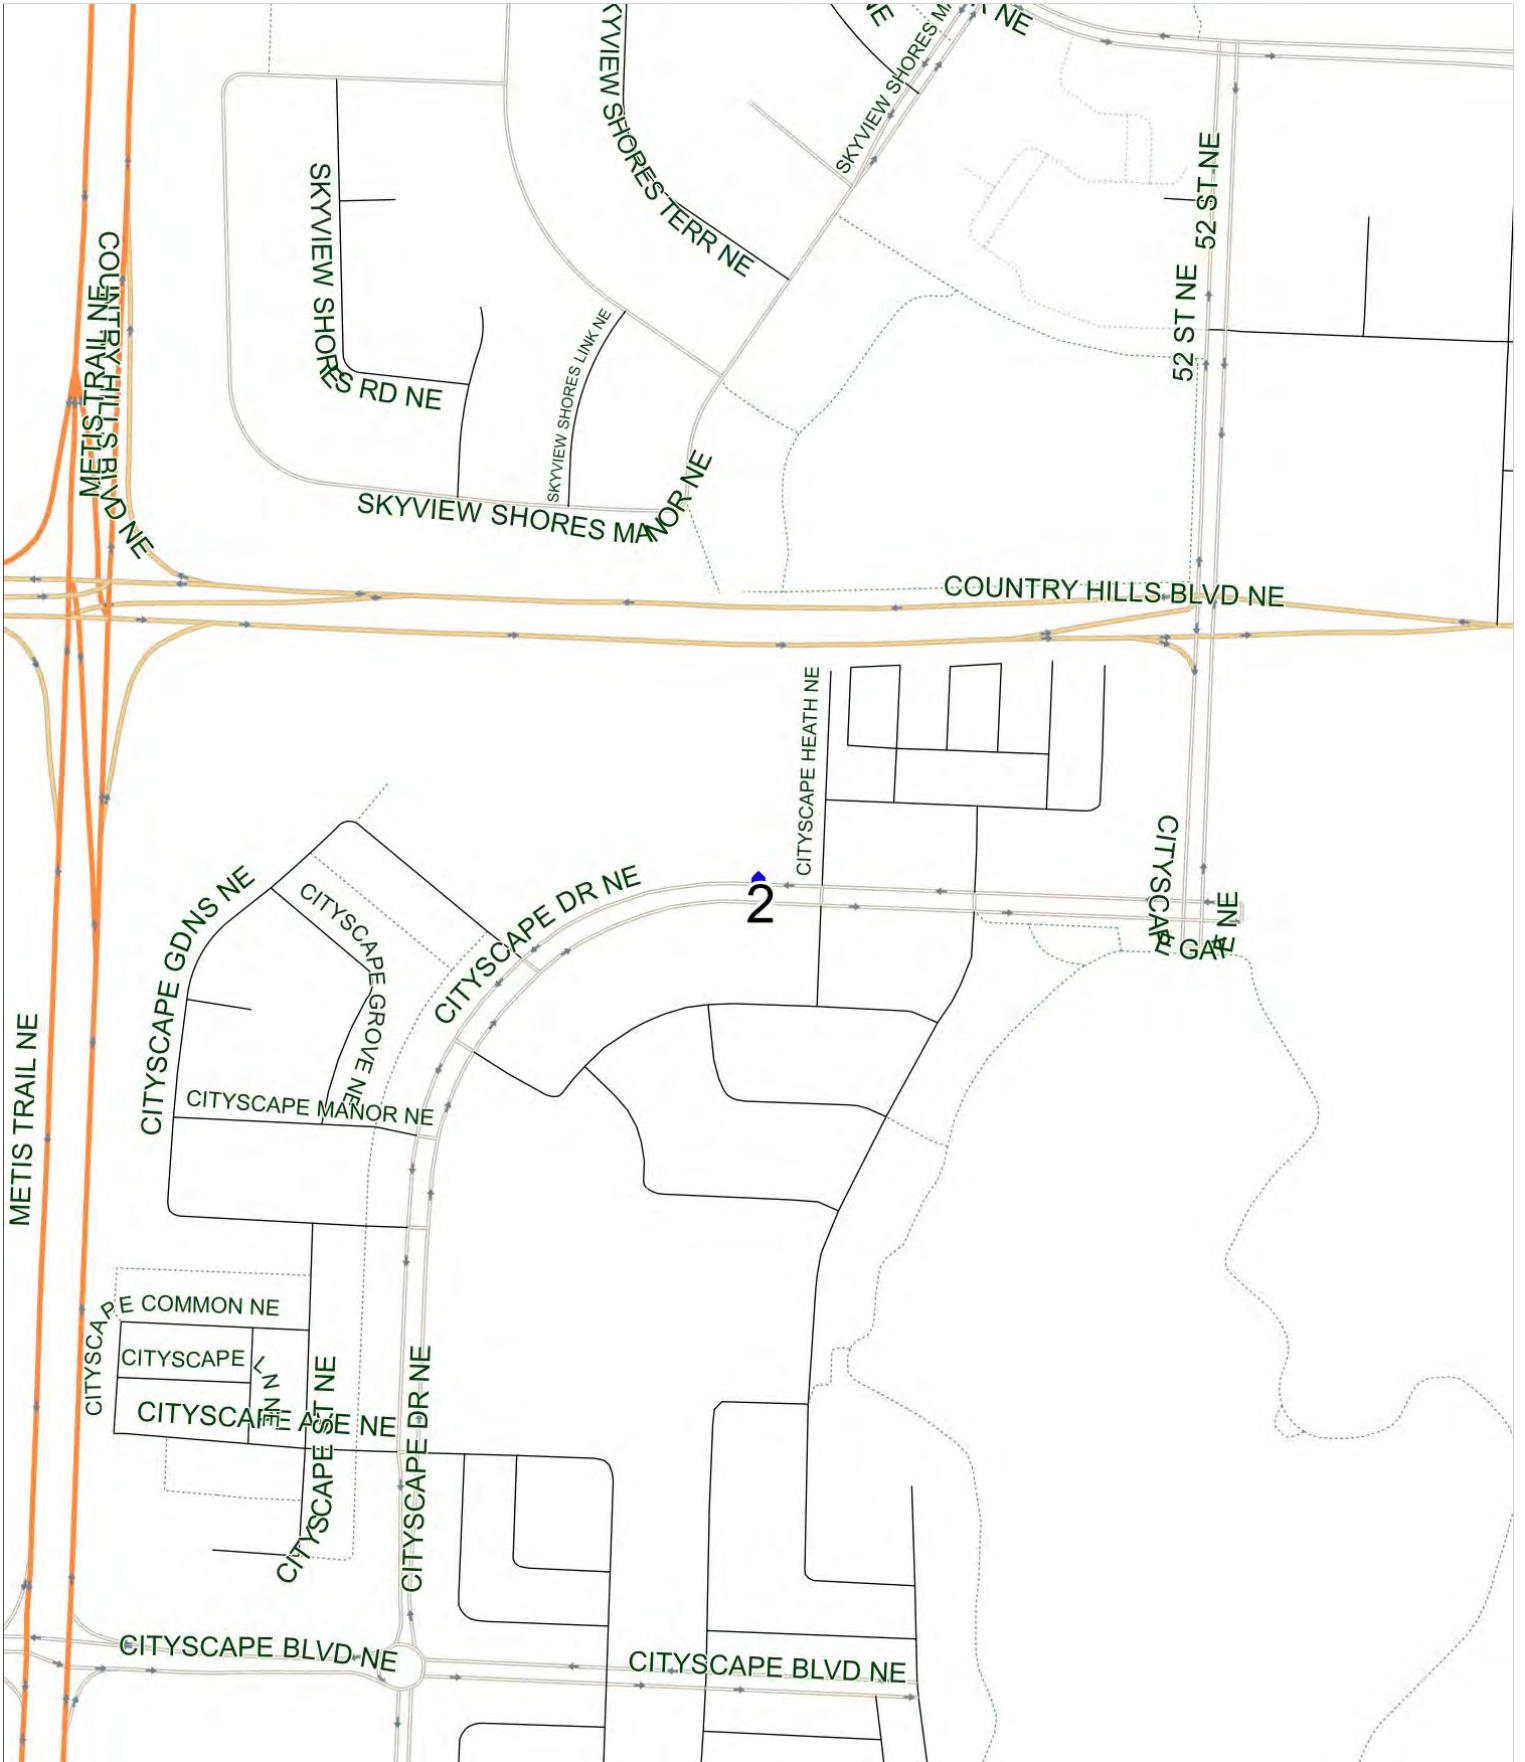

# Chris Akkerman I AM

Operator: Southland - Ogden Yard (403) 253-9323  
Description: Cityscape

Eff: 2019-09-03

#	Time	Description
1	7:19 AM	Westbound Cityscape Drive after Cityscape Heath NE at the green space
2	7:40 AM	Chris Akkerman School, Westbound Marbank Drive NE

# Chris Akkerman I PM (MTWR)

Operator: Southland - Ogden Yard (403) 253-9323  
Description: Cityscape

Eff: 2019-09-03

#	Time	Description
1	2:45 PM	Chris Akkerman School, Westbound Marbank Drive NE
2	3:03 PM	Westbound Cityscape Drive after Cityscape Heath NE at the green space

# Chris Akkerman I PM (F)

Operator: Southland - Ogden Yard (403) 253-9323  
Description: Cityscape

Eff: 2019-09-03

#	Time	Description
1	11:45 AM	Chris Akkerman School, Westbound Marbank Drive NE
2	12:00 PM	Westbound Cityscape Drive after Cityscape Heath NE at the green space