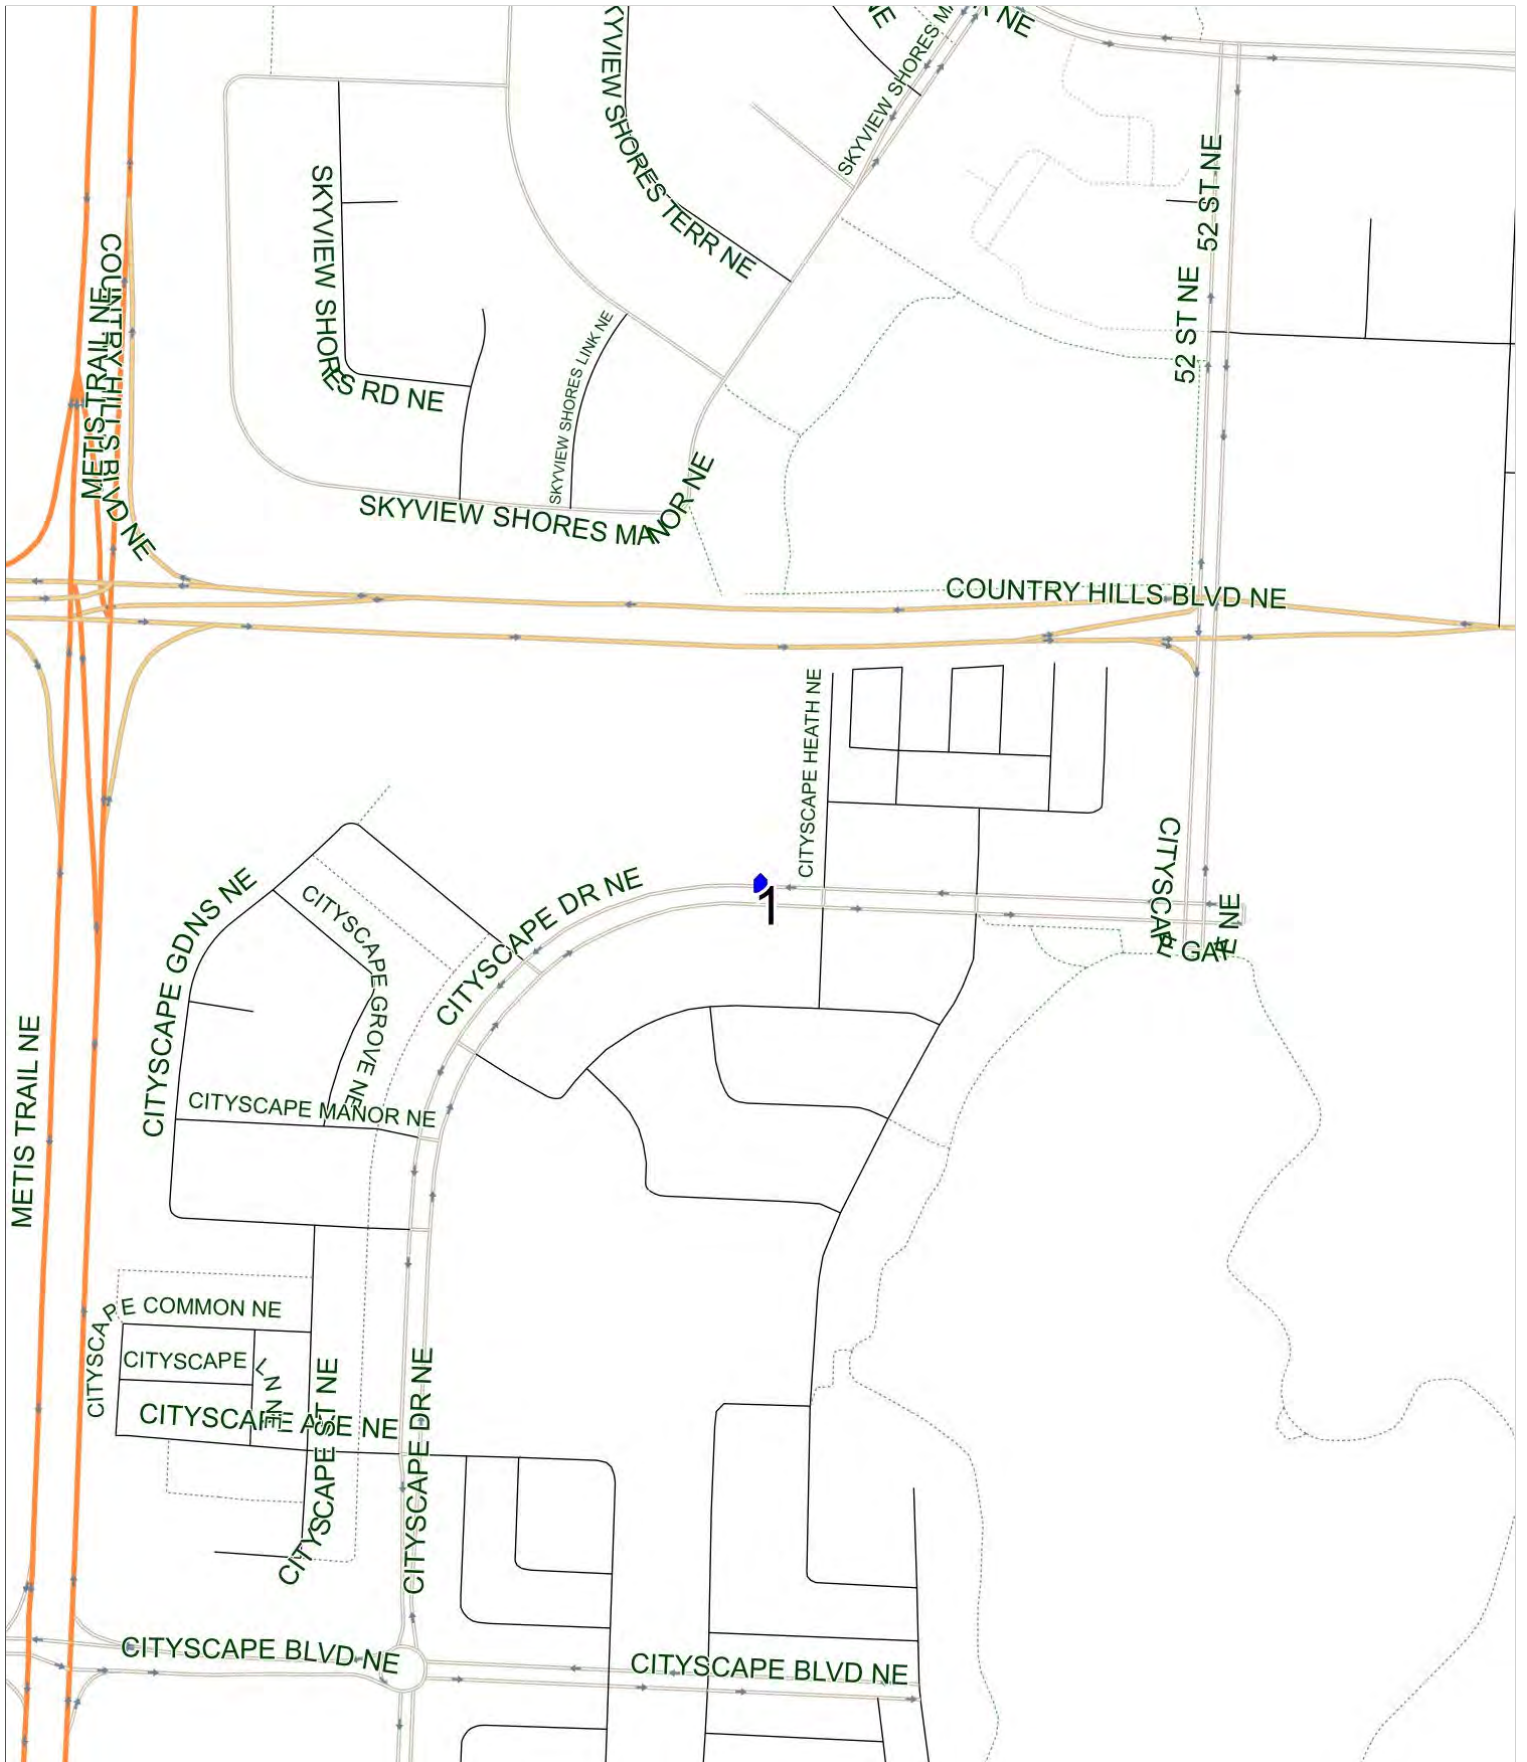

# Chris Akkerman I AM

Operator: Southland - Ogden Yard (403) 253-9323  
Description: Cityscape

Eff: 2019-09-03

#	Time	Description
1	7:19 AM	Westbound Cityscape Drive after Cityscape Heath NE at the green space
2	7:40 AM	Chris Akkerman School, Westbound Marbank Drive NE

# Chris Akkerman I PM (MTWR)

Operator: Southland - Ogden Yard (403) 253-9323  
Description: Cityscape

Eff: 2019-09-03

#	Time	Description
1	2:45 PM	Chris Akkerman School, Westbound Marbank Drive NE
2	3:03 PM	Westbound Cityscape Drive after Cityscape Heath NE at the green space

# Chris Akkerman I PM (F)

Operator: Southland - Ogden Yard (403) 253-9323  
Description: Cityscape

Eff: 2019-09-03

#	Time	Description
1	11:45 AM	Chris Akkerman School, Westbound Marbank Drive NE
2	12:00 PM	Westbound Cityscape Drive after Cityscape Heath NE at the green space