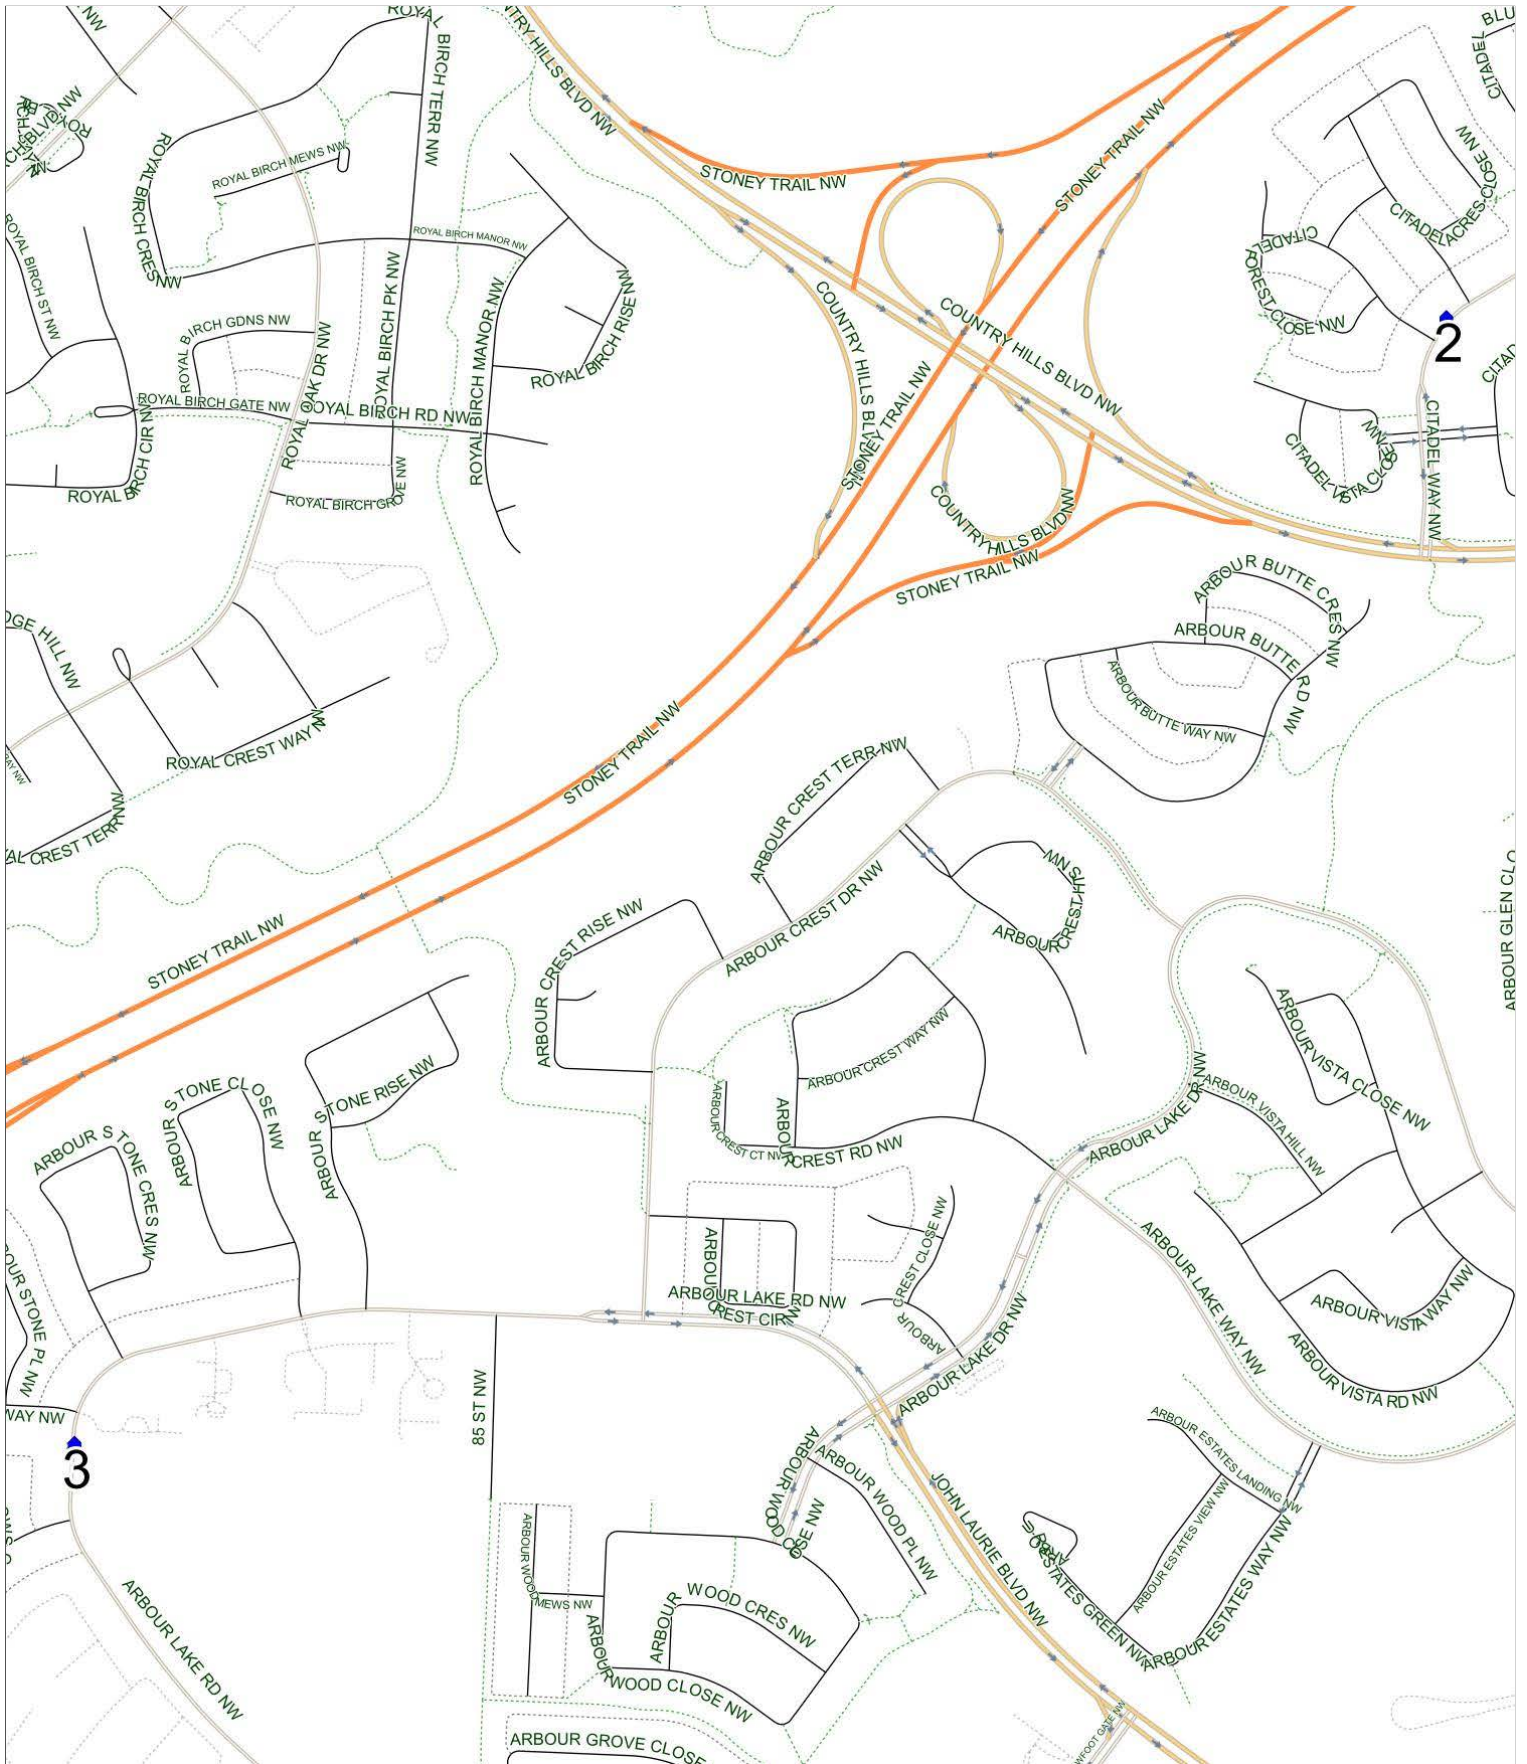

Citadel Park A AM

Operator: Southland - McKnight Yard (403) 205-6688
Description: Arbour Lake, Citadel

Eff: 2019-09-03

#	Time	Description
1	8:39 AM	Westbound Arbour Lake Road after Arbour Stone Way NW at green space
2	8:51 AM	Eastbound Citadel Way after Citadel Acres Close NW at CT Stop
3	8:58 AM	Citadel Park School, Southbound Citadel Drive NW (bus pull-in)

Citadel Park A PM (MTWR)

Operator: Southland - McKnight Yard (403) 205-6688
Description: Arbour Lake, Citadel

Eff: 2019-09-03

#	Time	Description
1	4:00 PM	Citadel Park School, Southbound Citadel Drive NW (bus pull-in)
2	4:05 PM	Westbound Citadel Way after Citadel Acres Close NW at CT Stop
3	4:14 PM	Westbound Arbour Lake Road after Arbour Stone Way NW at green space

Citadel Park A PM (F)

Operator: Southland - McKnight Yard (403) 205-6688
Description: Arbour Lake, Citadel

Eff: 2019-09-03

#	Time	Description
1	1:30 PM	Citadel Park School, Southbound Citadel Drive NW (bus pull-in)
2	1:36 PM	Westbound Citadel Way after Citadel Acres Close NW at CT Stop
3	1:45 PM	Westbound Arbour Lake Road after Arbour Stone Way NW at green space