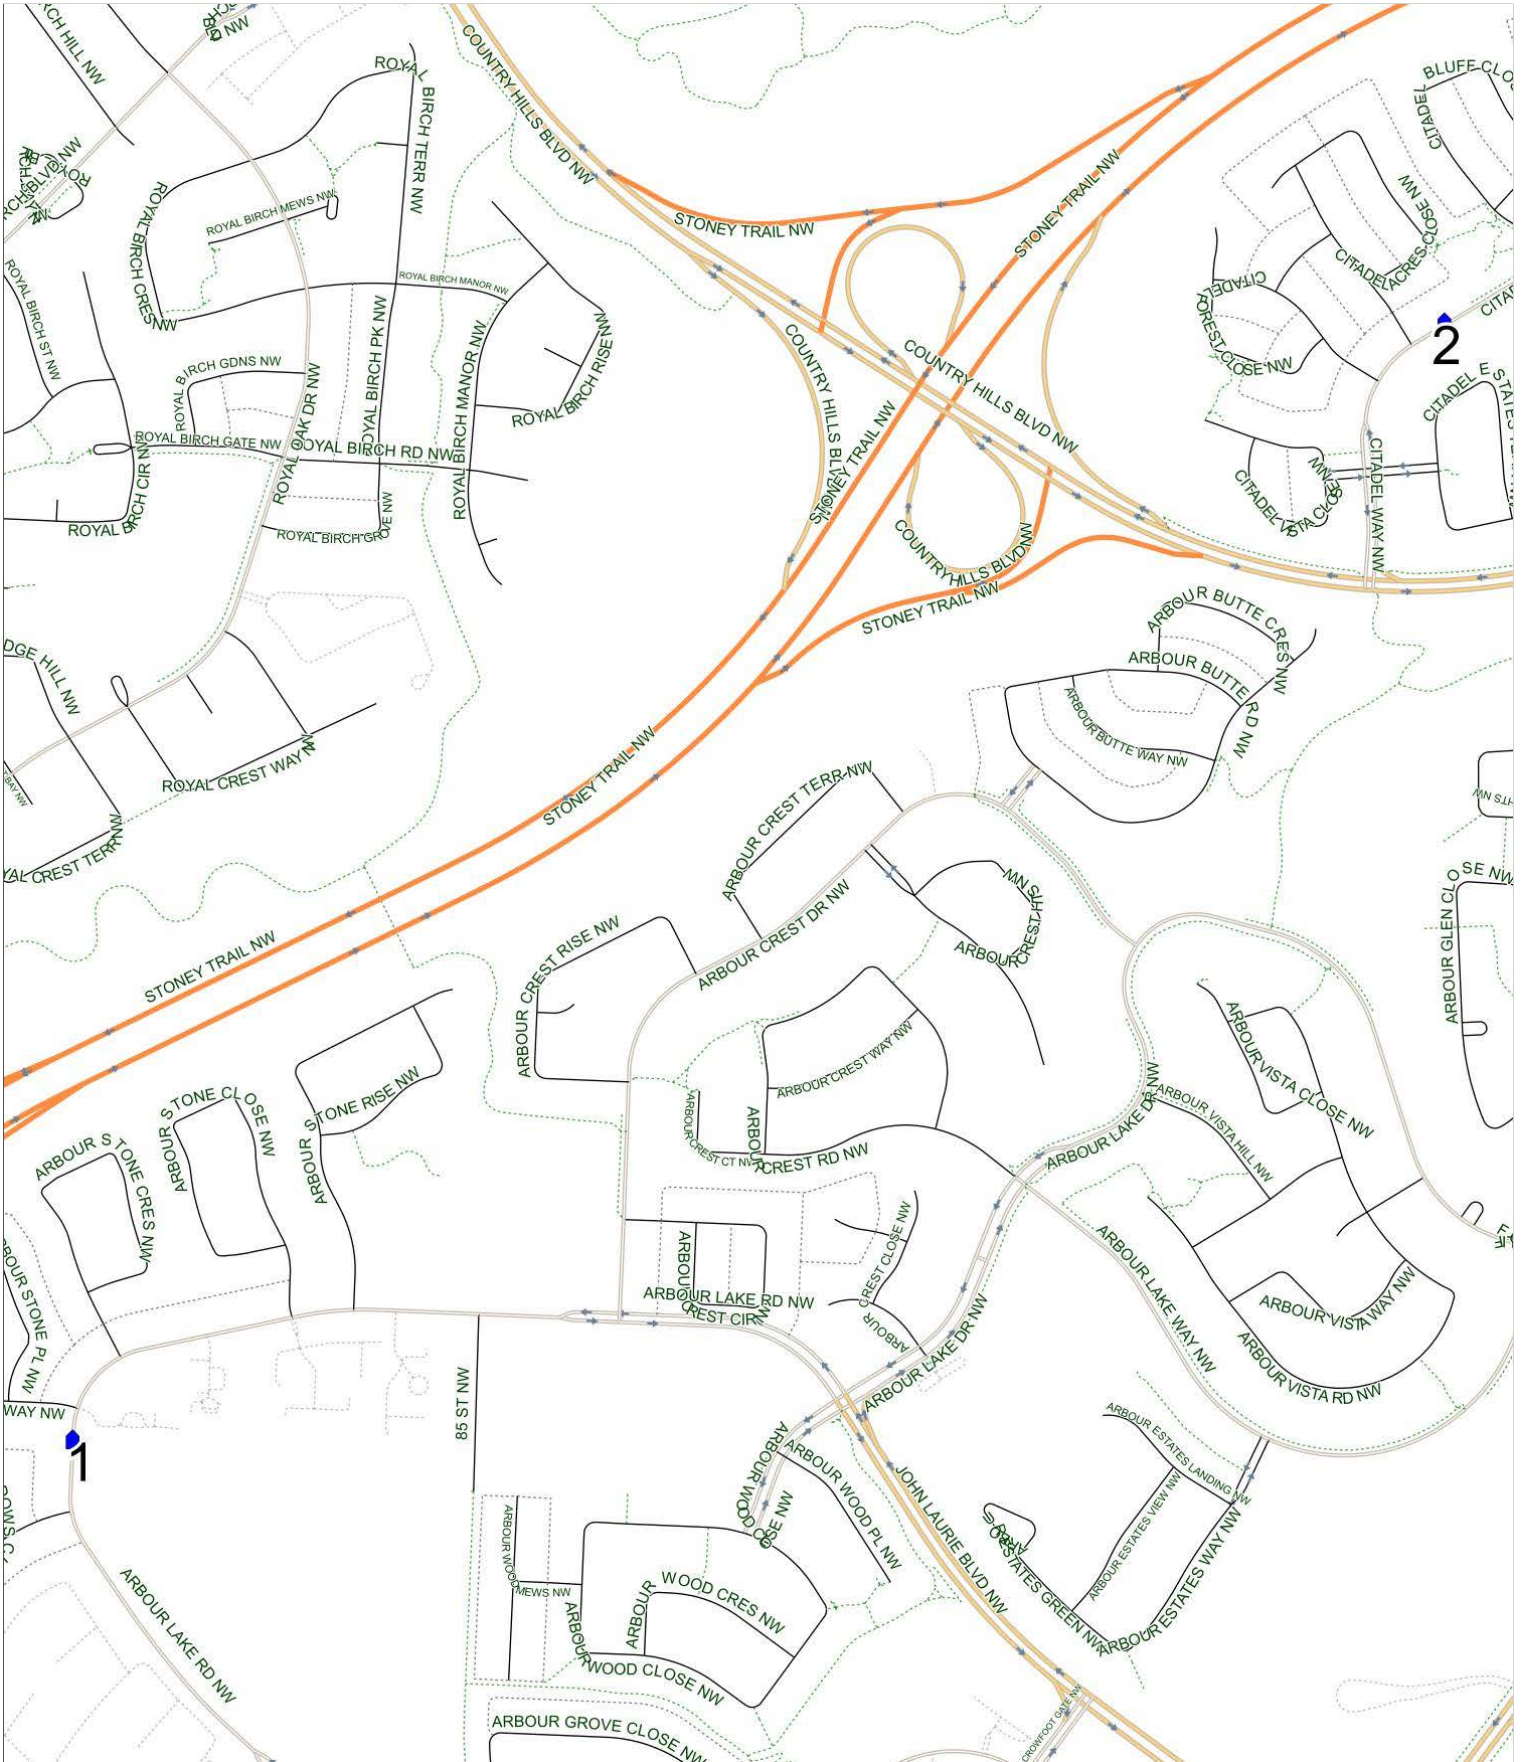

Citadel Park A AM

Operator: Southland - McKnight Yard (403) 205-6688
Description: Arbour Lake, Citadel

Eff: 2019-09-03

#	Time	Description
1	8:39 AM	Westbound Arbour Lake Road after Arbour Stone Way NW at green space
2	8:51 AM	Eastbound Citadel Way after Citadel Acres Close NW at CT Stop
3	8:58 AM	Citadel Park School, Southbound Citadel Drive NW (bus pull-in)

Citadel Park A PM (MTWR)

Operator: Southland - McKnight Yard (403) 205-6688
Description: Arbour Lake, Citadel

Eff: 2019-09-03

#	Time	Description
1	4:00 PM	Citadel Park School, Southbound Citadel Drive NW (bus pull-in)
2	4:05 PM	Westbound Citadel Way after Citadel Acres Close NW at CT Stop
3	4:14 PM	Westbound Arbour Lake Road after Arbour Stone Way NW at green space

Citadel Park A PM (F)

Operator: Southland - McKnight Yard (403) 205-6688
Description: Arbour Lake, Citadel

Eff: 2019-09-03

#	Time	Description
1	1:30 PM	Citadel Park School, Southbound Citadel Drive NW (bus pull-in)
2	1:36 PM	Westbound Citadel Way after Citadel Acres Close NW at CT Stop
3	1:45 PM	Westbound Arbour Lake Road after Arbour Stone Way NW at green space