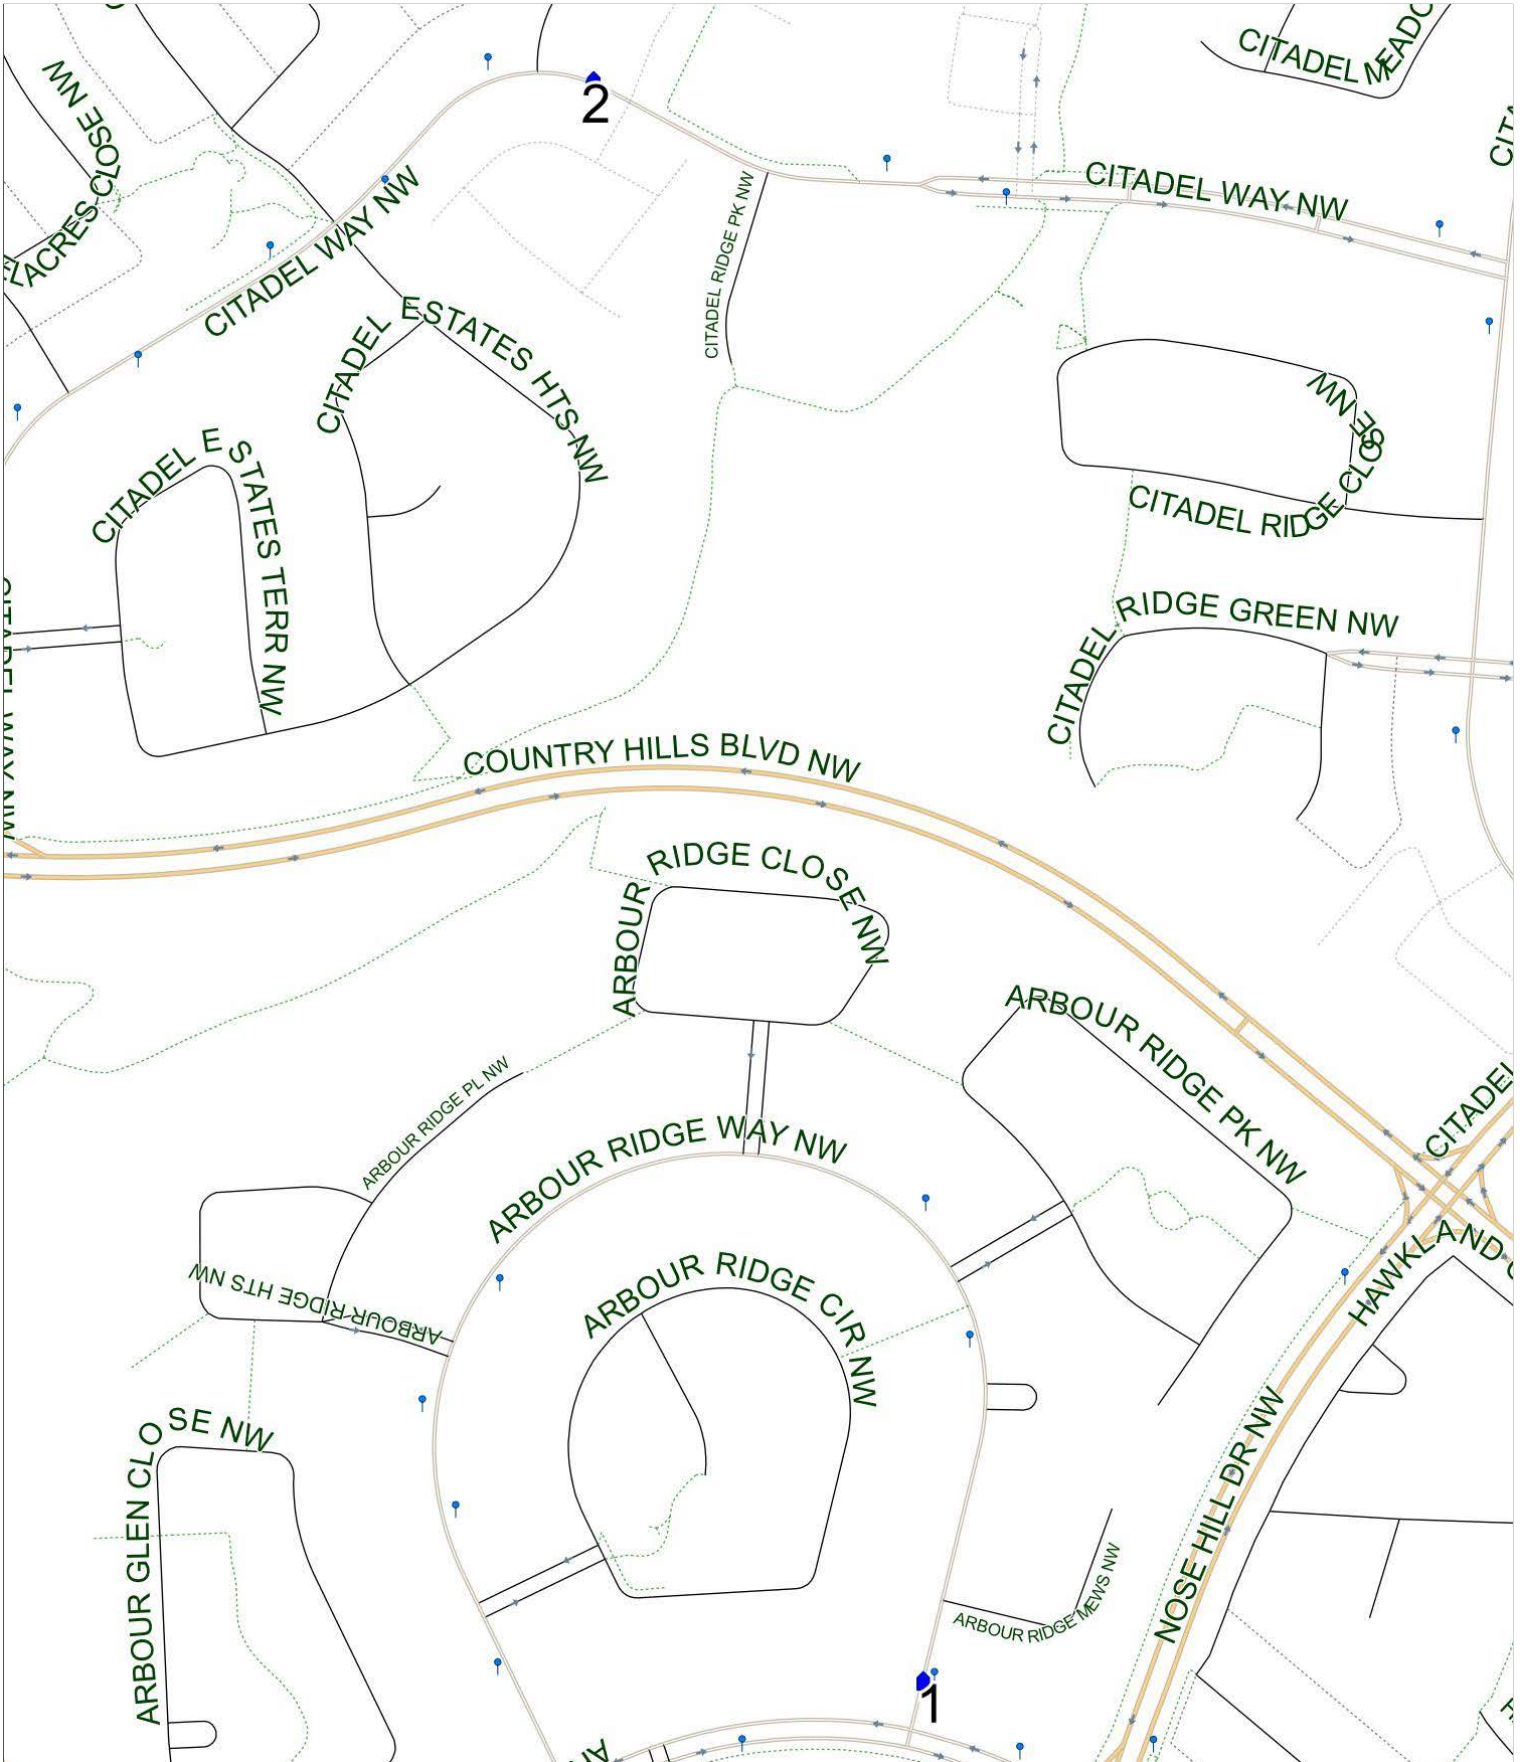

Citadel Park B AM

Operator: Southland - McKnight Yard (403) 205-6688
Description: Arbour Lake, Citadel Park

Eff: 2019-09-03

| # | Time | Description |
|---|---------|----------------------------------------------------------------------------|
| 1 | 8:47 AM | Northbound Arbour Ridge Way (east arm) after Arbour Lake Way NW at CT Stop |
| 2 | 8:54 AM | Eastbound Citadel Way after Citadel Mesa Close NW at CT Stop |
| 3 | 8:58 AM | Citadel Park School, Southbound Citadel Drive NW (bus pull-in) |

Citadel Park B PM (MTWR)

Operator: Southland - McKnight Yard (403) 205-6688
Description: Arbour Lake, Citadel Park

Eff: 2019-09-03

| # | Time | Description |
|---|---------|----------------------------------------------------------------------------|
| 1 | 4:00 PM | Citadel Park School, Southbound Citadel Drive NW (bus pull-in) |
| 2 | 4:06 PM | Westbound Citadel Way after Citadel Mesa Close NW at CT Stop |
| 3 | 4:10 PM | Northbound Arbour Ridge Way (east arm) after Arbour Lake Way NW at CT Stop |

Citadel Park B PM (F)

Operator: Southland - McKnight Yard (403) 205-6688
Description: Arbour Lake, Citadel Park

Eff: 2019-09-03

| # | Time | Description |
|---|---------|----------------------------------------------------------------------------|
| 1 | 1:30 PM | Citadel Park School, Southbound Citadel Drive NW (bus pull-in) |
| 2 | 1:36 PM | Westbound Citadel Way after Citadel Mesa Close NW at CT Stop |
| 3 | 1:40 PM | Northbound Arbour Ridge Way (east arm) after Arbour Lake Way NW at CT Stop |