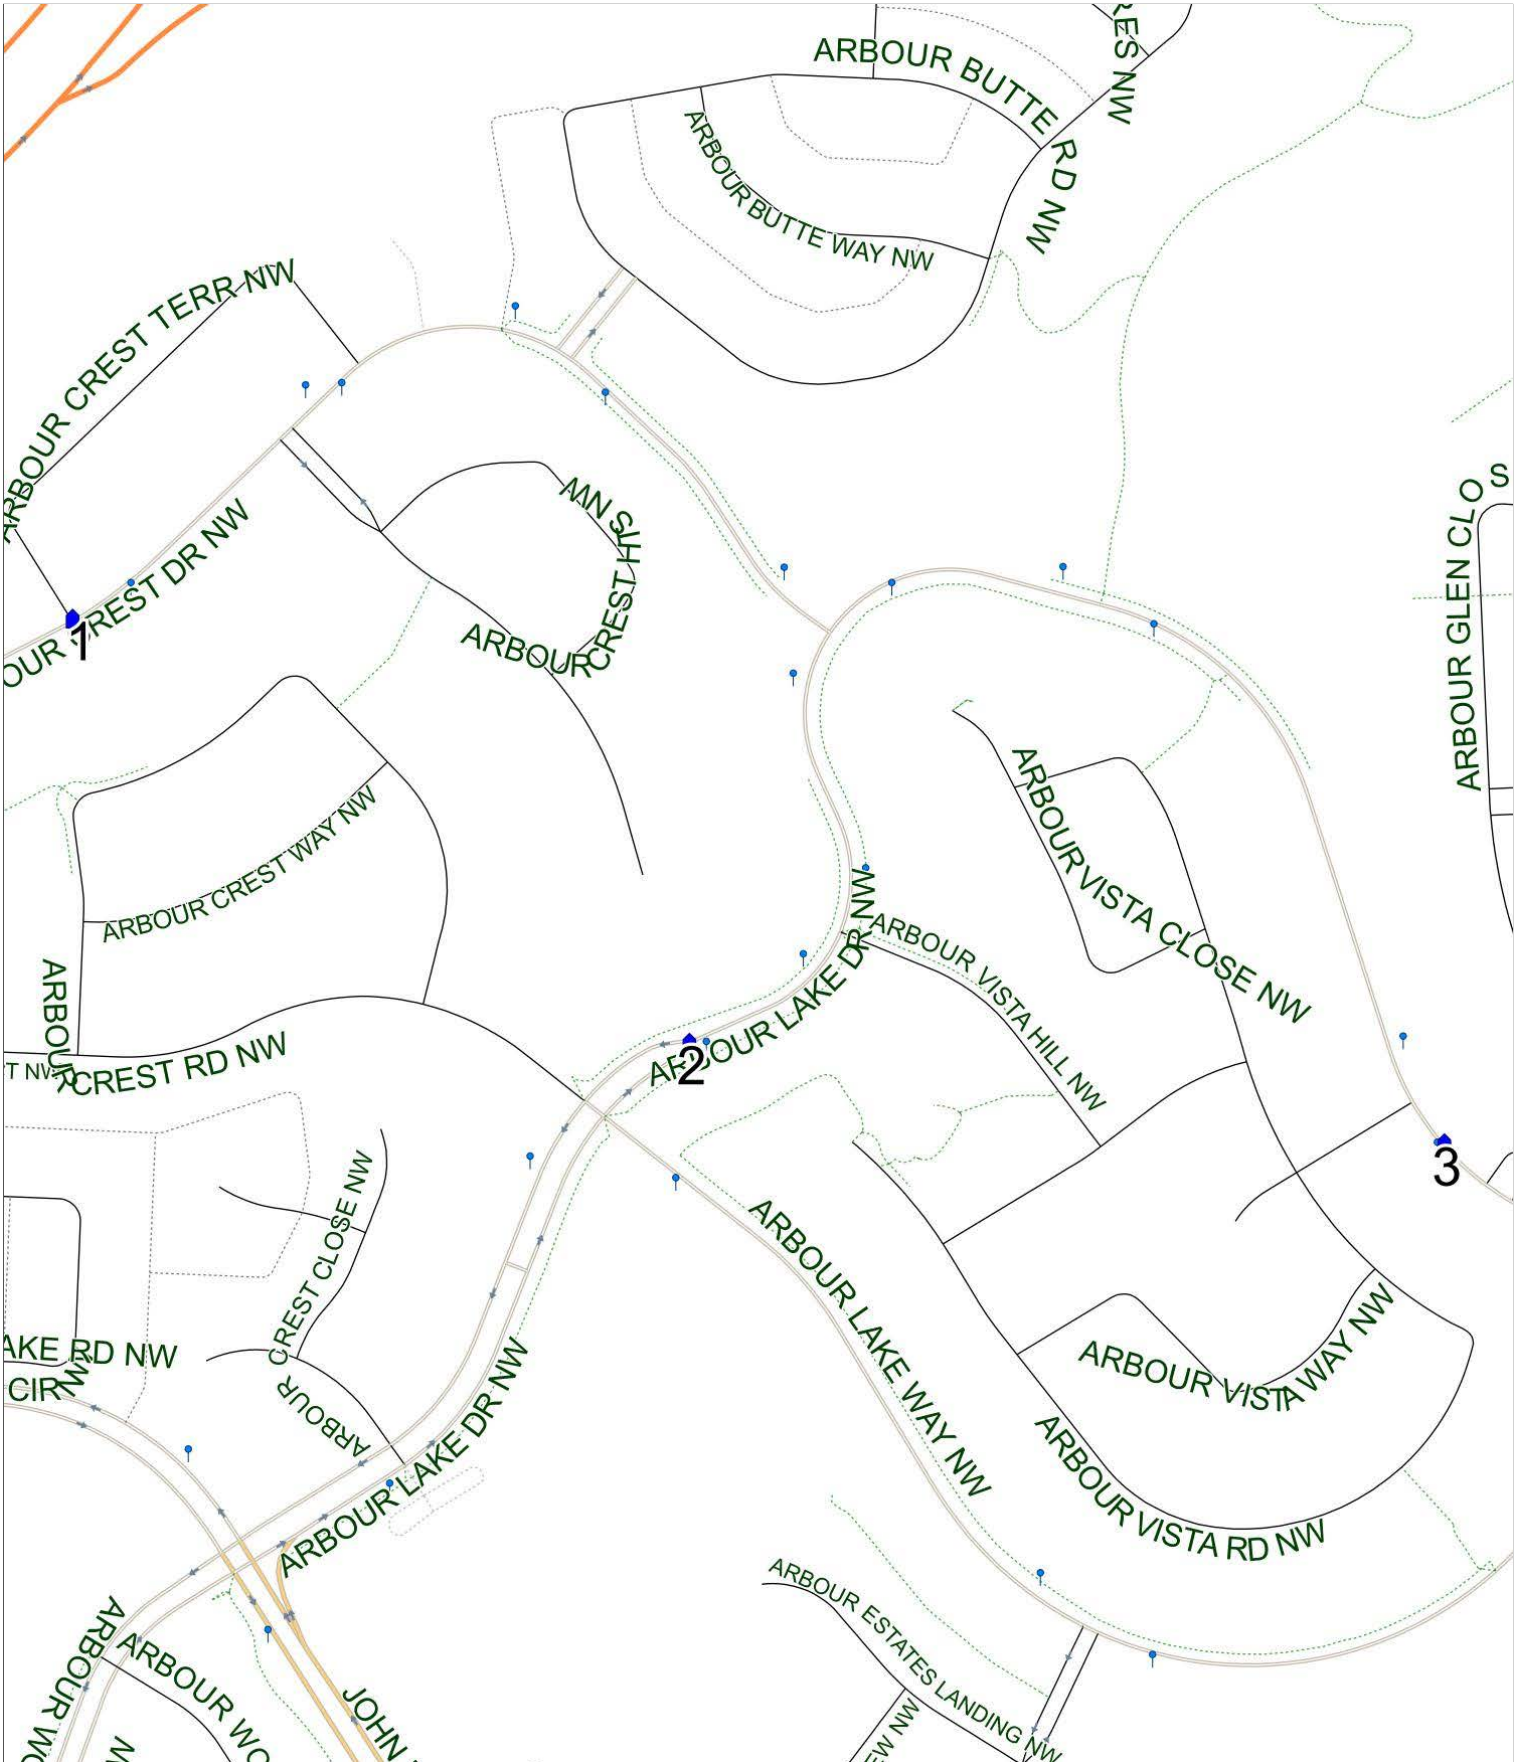

### Citadel Park C AM

Operator: Southland - McKnight Yard (403) 205-6688  
Description: Arbour Lake  
Instructions: Bus Requires Integrated Seatbelts

Eff: 2019-09-03

#	Time	Description
1	8:43 AM	Southbound Arbour Crest Drive after Arbour Crest Terrace (south arm) NW at CT stop
2	8:48 AM	Northbound Arbour Lake Drive after Arbour Lake Way NW at CT Stop
3	8:52 AM	Southbound Arbour Lake Drive after Arbour Vista Gate NW at CT stop
4	8:58 AM	Citadel Park School, Southbound Citadel Drive NW (bus pull-in)

### Citadel Park C PM (MTWR)

Operator: Southland - McKnight Yard (403) 205-6688  
Description: Arbour Lake

Eff: 2019-09-03

#	Time	Description
1	4:00 PM	Citadel Park School, Southbound Citadel Drive NW (bus pull-in)
2	4:06 PM	Northbound Arbour Lake Drive after Arbour Vista Gate NW at CT stop
3	4:09 PM	Southbound Arbour Crest Drive after Arbour Crest Terrace (south arm) NW at CT stop
4	4:13 PM	Northbound Arbour Lake Drive after Arbour Lake Way NW at CT stop

### Citadel Park C PM (F)

Operator: Southland - McKnight Yard (403) 205-6688  
Description: Arbour Lake

Eff: 2019-09-03

#	Time	Description
1	1:30 PM	Citadel Park School, Southbound Citadel Drive NW (bus pull-in)
2	1:36 PM	Northbound Arbour Lake Drive after Arbour Vista Gate NW at CT stop
3	1:39 PM	Southbound Arbour Crest Drive after Arbour Crest Terrace (south arm) NW at CT stop
4	1:43 PM	Northbound Arbour Lake Drive after Arbour Lake Way NW at CT stop