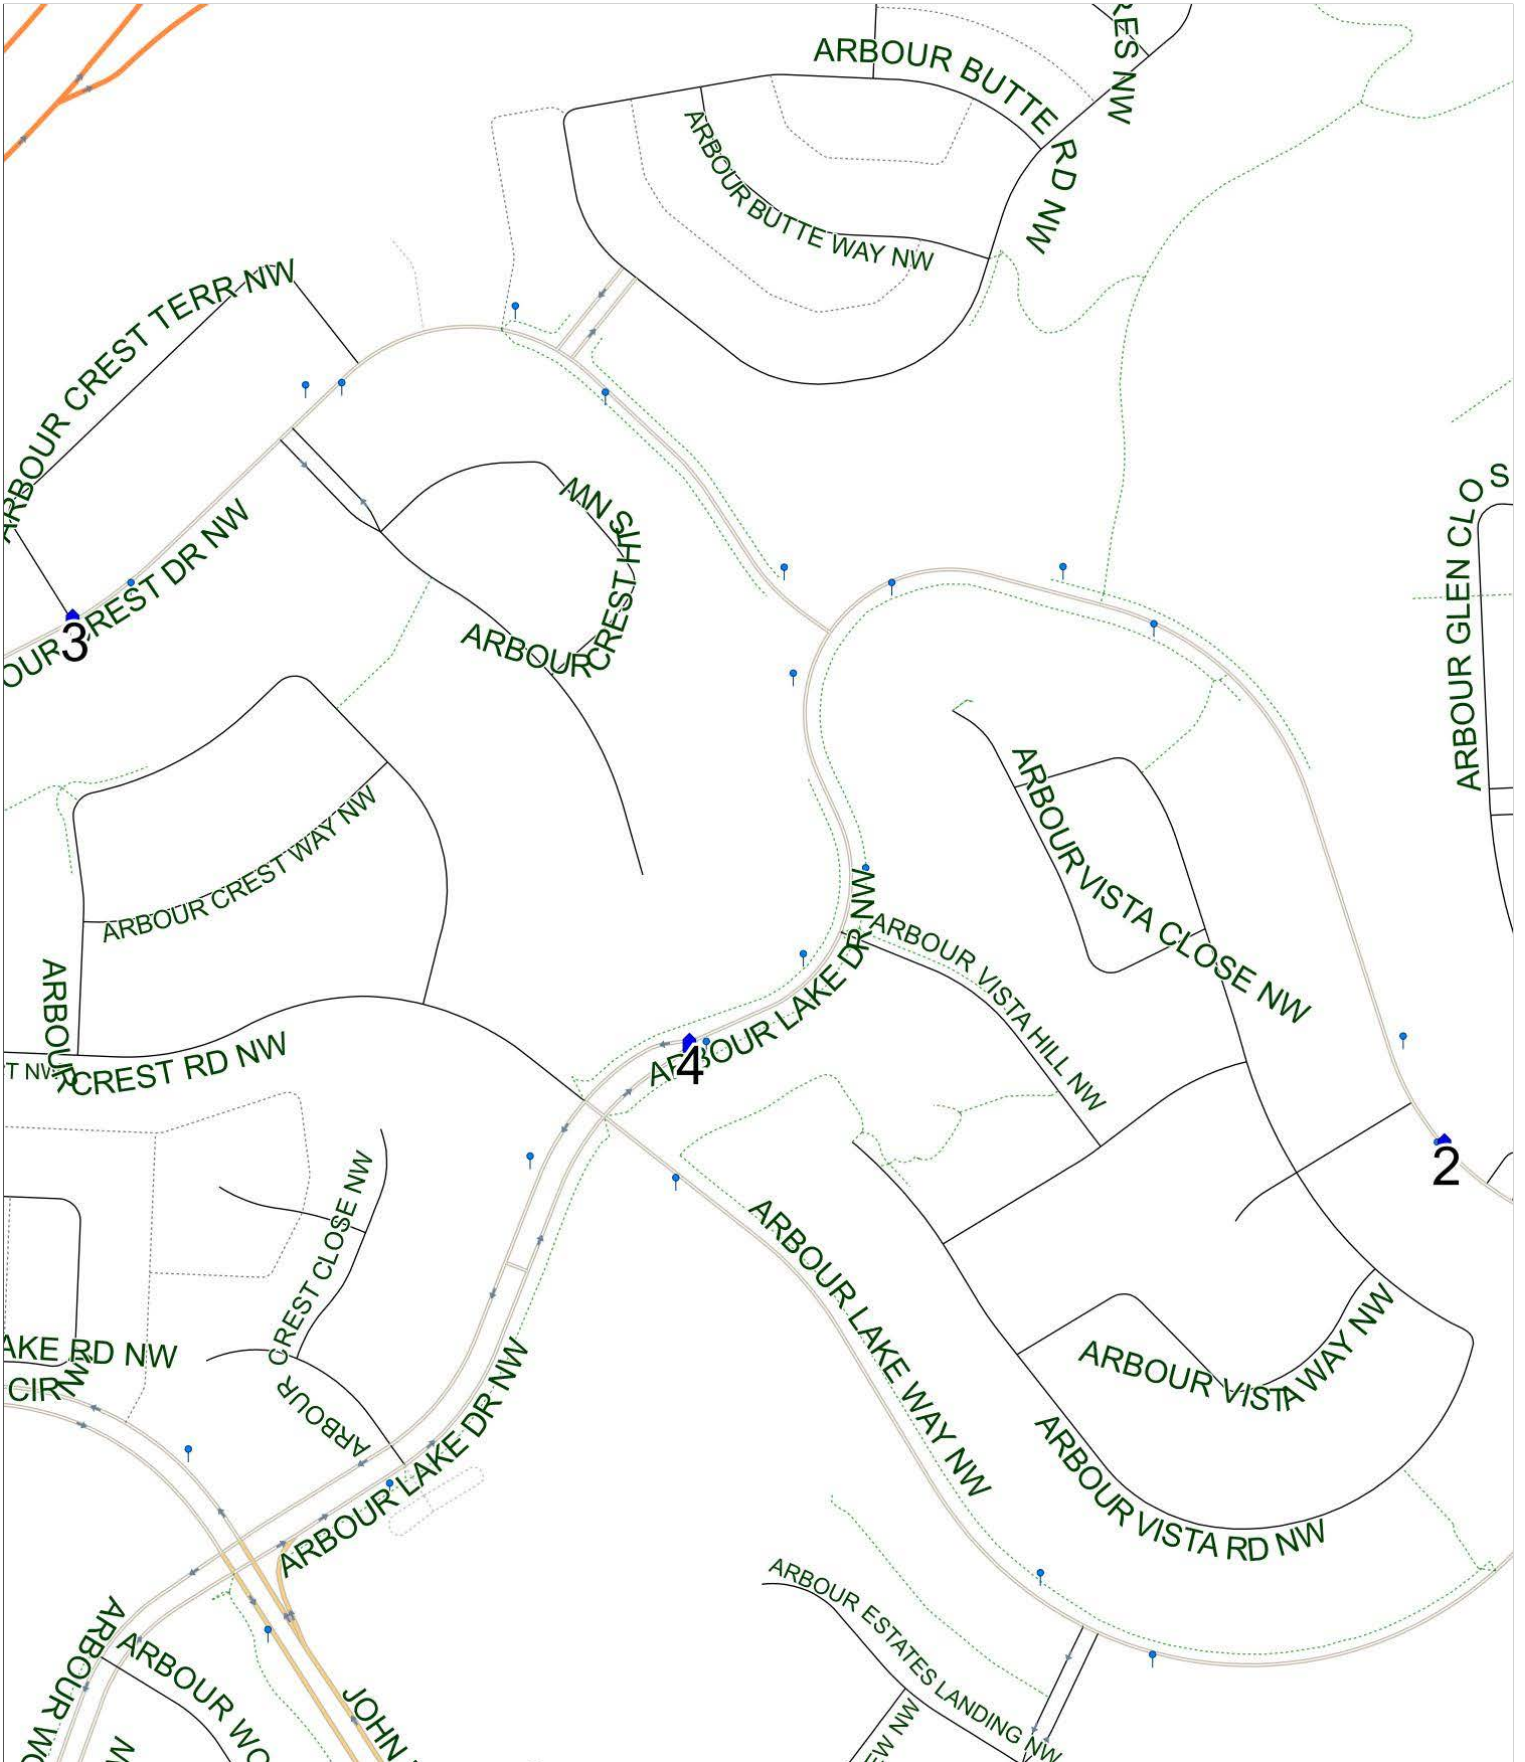

### Citadel Park C AM

Operator: Southland - McKnight Yard (403) 205-6688  
Description: Arbour Lake  
Instructions: Bus Requires Integrated Seatbelts

Eff: 2019-09-03

#	Time	Description
1	8:43 AM	Southbound Arbour Crest Drive after Arbour Crest Terrace (south arm) NW at CT stop
2	8:48 AM	Northbound Arbour Lake Drive after Arbour Lake Way NW at CT Stop
3	8:52 AM	Southbound Arbour Lake Drive after Arbour Vista Gate NW at CT stop
4	8:58 AM	Citadel Park School, Southbound Citadel Drive NW (bus pull-in)

### Citadel Park C PM (MTWR)

Operator: Southland - McKnight Yard (403) 205-6688  
Description: Arbour Lake

Eff: 2019-09-03

#	Time	Description
1	4:00 PM	Citadel Park School, Southbound Citadel Drive NW (bus pull-in)
2	4:06 PM	Northbound Arbour Lake Drive after Arbour Vista Gate NW at CT stop
3	4:09 PM	Southbound Arbour Crest Drive after Arbour Crest Terrace (south arm) NW at CT stop
4	4:13 PM	Northbound Arbour Lake Drive after Arbour Lake Way NW at CT stop

### Citadel Park C PM (F)

Operator: Southland - McKnight Yard (403) 205-6688  
Description: Arbour Lake

Eff: 2019-09-03

#	Time	Description
1	1:30 PM	Citadel Park School, Southbound Citadel Drive NW (bus pull-in)
2	1:36 PM	Northbound Arbour Lake Drive after Arbour Vista Gate NW at CT stop
3	1:39 PM	Southbound Arbour Crest Drive after Arbour Crest Terrace (south arm) NW at CT stop
4	1:43 PM	Northbound Arbour Lake Drive after Arbour Lake Way NW at CT stop