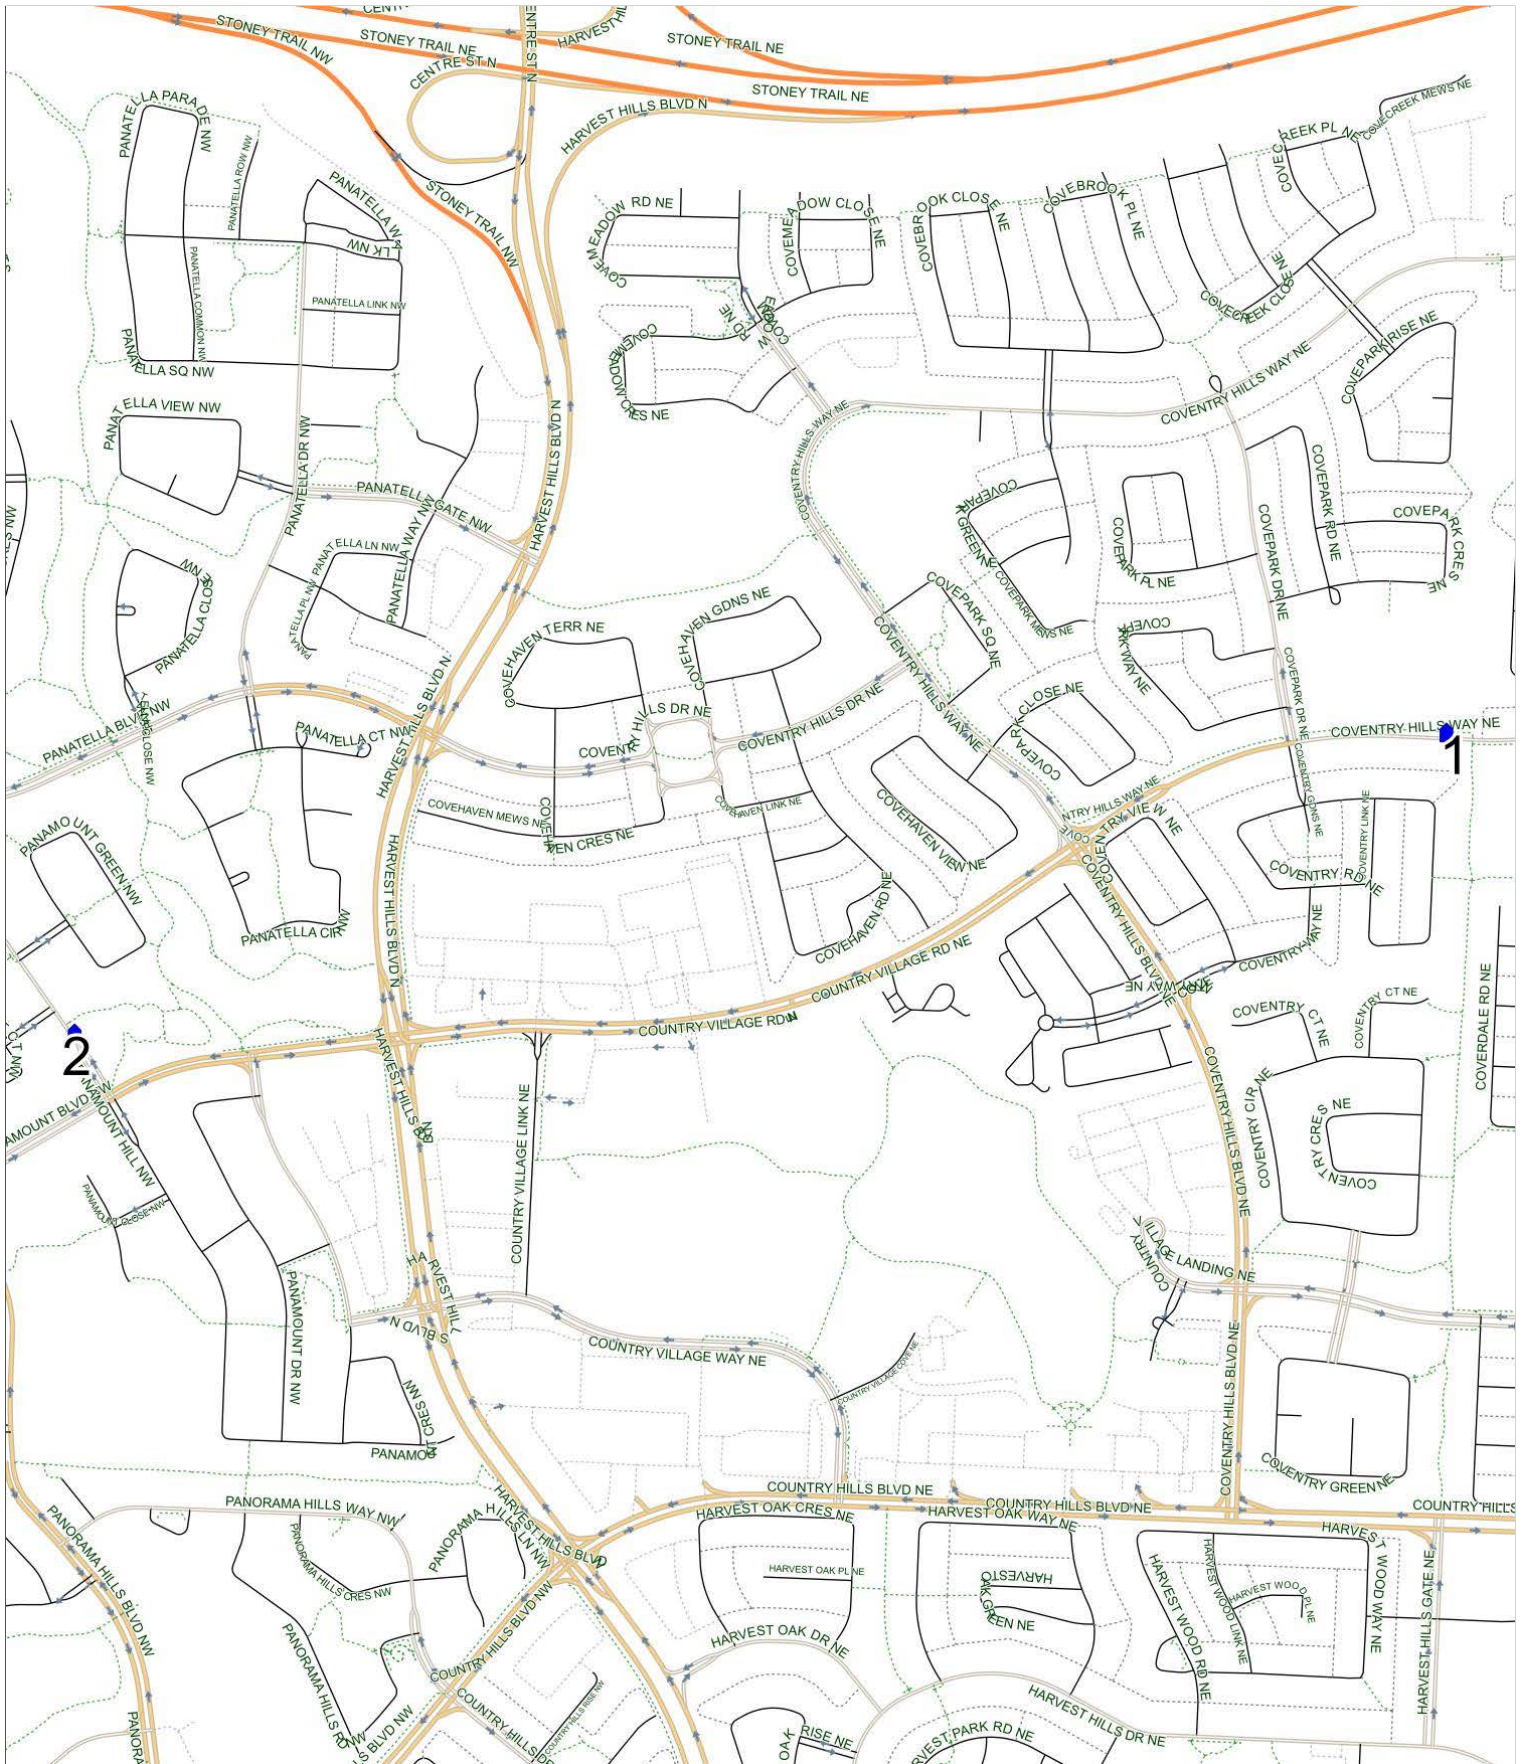

Collingwood C AM

Operator: Southland - McKnight Yard (403) 205-6688
Description: Coventry Hills, Panorama Hills

Eff: 2019-09-03

#	Time	Description
1	7:18 AM	Westbound Coventry Hills Way after Covewood Link NE at CT Stop at green space (after pathway)
2	7:26 AM	Northbound Panamont Hill after Panamont Blvd NW at green space (Panorama Hills Community Centre) TEMPORARY STOP MAY BE RELOCATED BACK TO ORIGINAL STOP LOCATION BY OR AFTER APRIL 2019
3	7:50 AM	Collingwood School, Northmount Collingwood Drive NW

Collingwood C PM (MTWR)

Operator: Southland - McKnight Yard (403) 205-6688
Description: Coventry Hills, Panorama Hills

Eff: 2019-09-03

#	Time	Description
1	2:50 PM	Collingwood School, Northmount Collingwood Drive NW
2	3:13 PM	Westbound Coventry Hills Way after Covewood Link NE at CT Stop at green space (after pathway)
3	3:21 PM	Northbound Panamount Hill after Panamount Blvd NW at green space (Panorama Hills Community Centre) TEMPORARY STOP MAY BE RELOCATED BACK TO ORIGINAL STOP LOCATION BY OR AFTER APRIL 2019

Collingwood C PM (F)

Operator: Southland - McKnight Yard (403) 205-6688
Description: Coventry Hills, Panorama Hills

Eff: 2019-09-03

#	Time	Description
1	12:25 PM	Collingwood School, Northmount Collingwood Drive NW
2	12:48 PM	Westbound Coventry Hills Way after Covewood Link NE at CT Stop at green space (after pathway)
3	12:56 PM	Northbound Panamont Hill after Panamont Blvd NW at green space (Panorama Hills Community Centre) TEMPORARY STOP MAY BE RELOCATED BACK TO ORIGINAL STOP LOCATION BY OR AFTER APRIL 2019