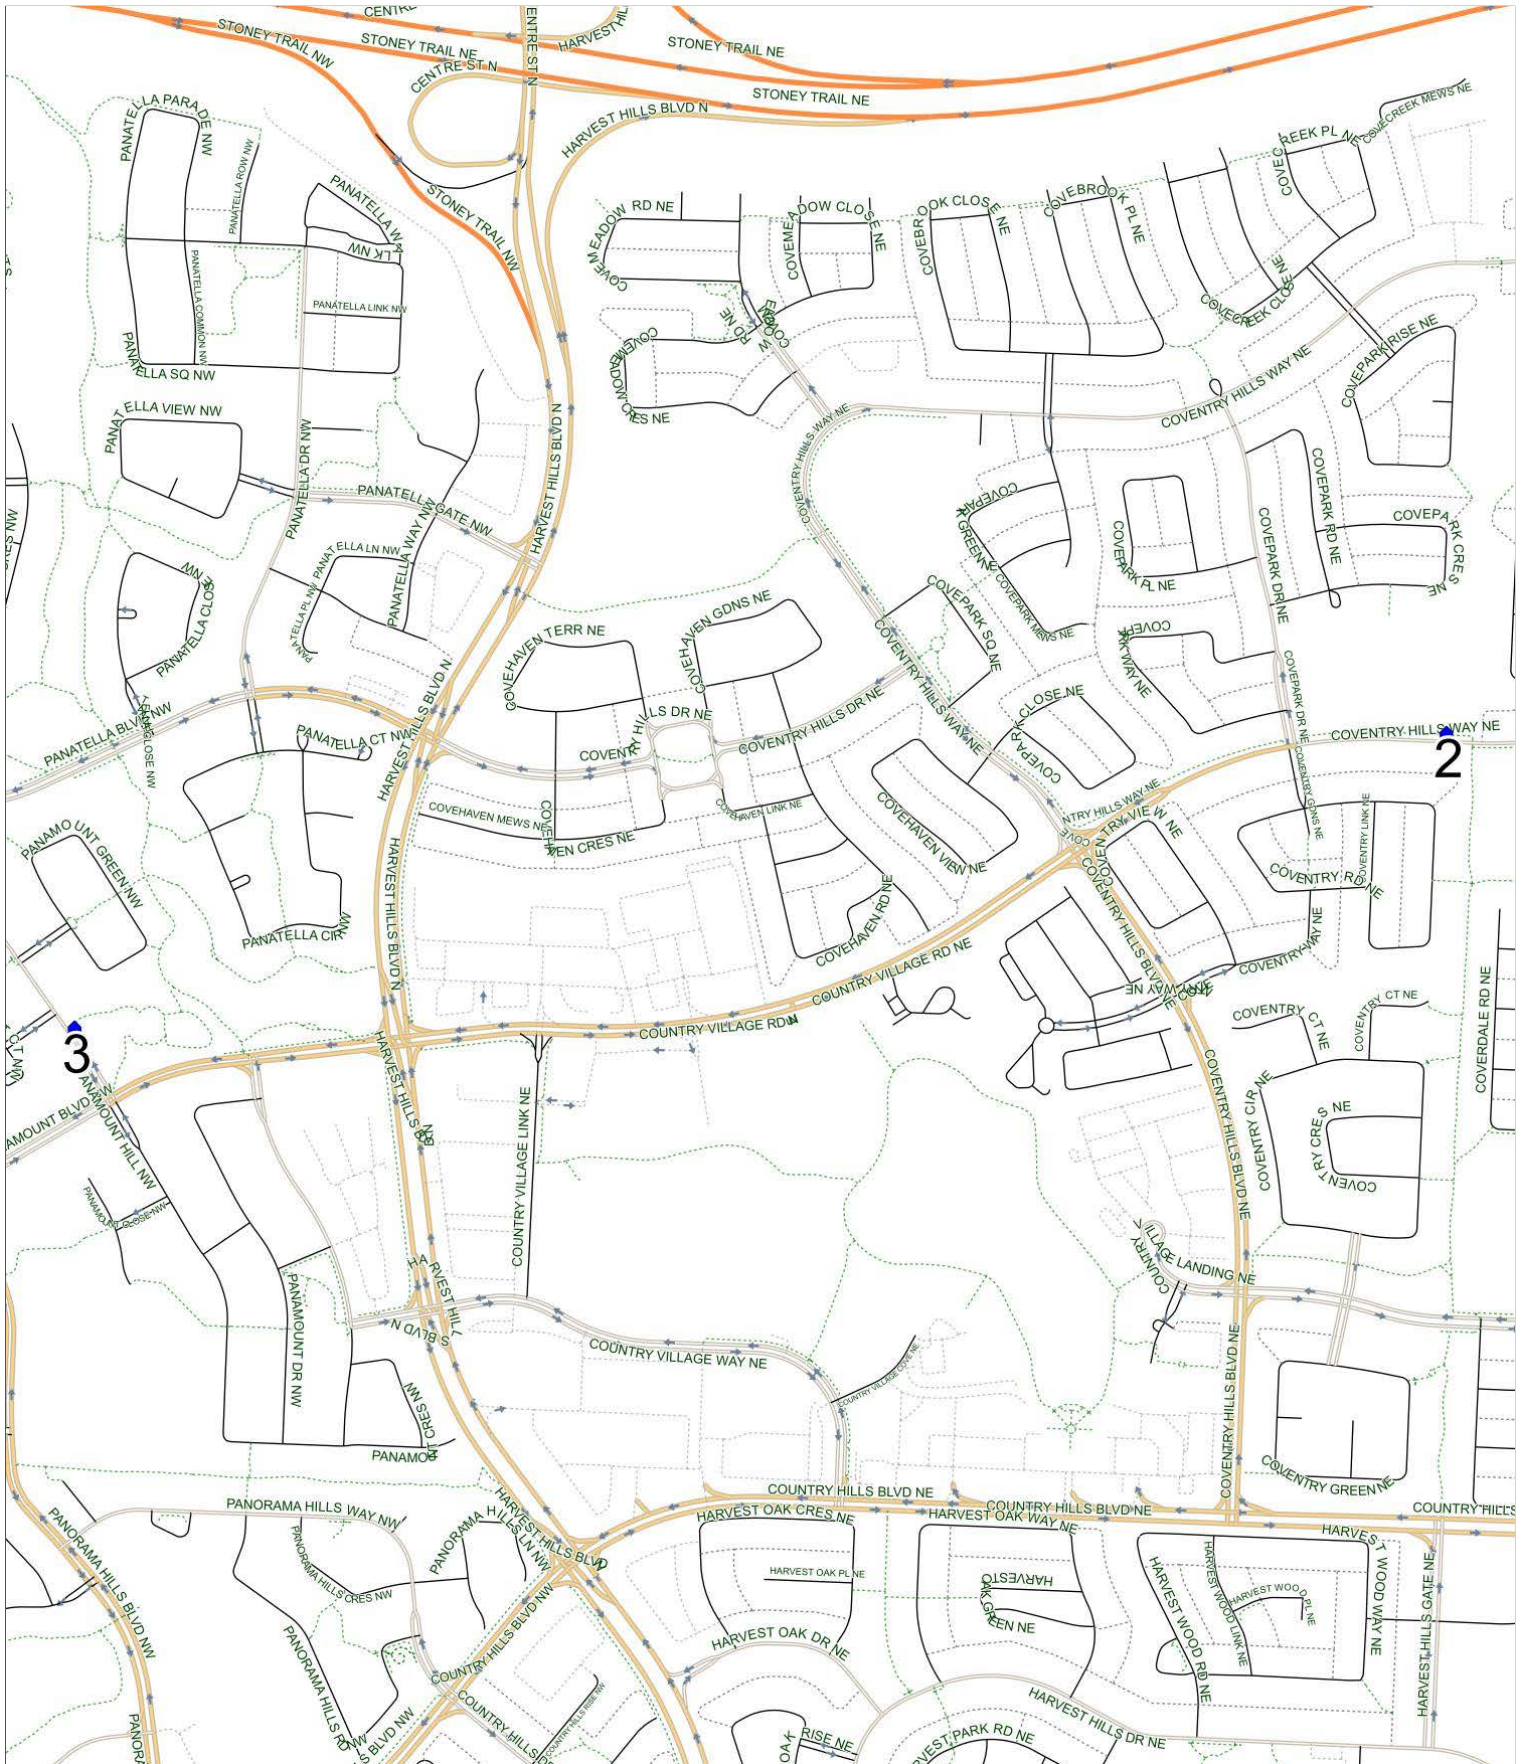

Collingwood C AM

Operator: Southland - McKnight Yard (403) 205-6688
Description: Coventry Hills, Panorama Hills

Eff: 2019-09-03

#	Time	Description
1	7:18 AM	Westbound Coventry Hills Way after Covewood Link NE at CT Stop at green space (after pathway)
2	7:26 AM	Northbound Panamont Hill after Panamont Blvd NW at green space (Panorama Hills Community Centre) TEMPORARY STOP MAY BE RELOCATED BACK TO ORIGINAL STOP LOCATION BY OR AFTER APRIL 2019
3	7:50 AM	Collingwood School, Northmount Collingwood Drive NW

Collingwood C PM (MTWR)

Operator: Southland - McKnight Yard (403) 205-6688
Description: Coventry Hills, Panorama Hills

Eff: 2019-09-03

#	Time	Description
1	2:50 PM	Collingwood School, Northmount Collingwood Drive NW
2	3:13 PM	Westbound Coventry Hills Way after Covewood Link NE at CT Stop at green space (after pathway)
3	3:21 PM	Northbound Panamount Hill after Panamount Blvd NW at green space (Panorama Hills Community Centre) TEMPORARY STOP MAY BE RELOCATED BACK TO ORIGINAL STOP LOCATION BY OR AFTER APRIL 2019

Collingwood C PM (F)

Operator: Southland - McKnight Yard (403) 205-6688
Description: Coventry Hills, Panorama Hills

Eff: 2019-09-03

#	Time	Description
1	12:25 PM	Collingwood School, Northmount Collingwood Drive NW
2	12:48 PM	Westbound Coventry Hills Way after Covewood Link NE at CT Stop at green space (after pathway)
3	12:56 PM	Northbound Panamont Hill after Panamont Blvd NW at green space (Panorama Hills Community Centre) TEMPORARY STOP MAY BE RELOCATED BACK TO ORIGINAL STOP LOCATION BY OR AFTER APRIL 2019