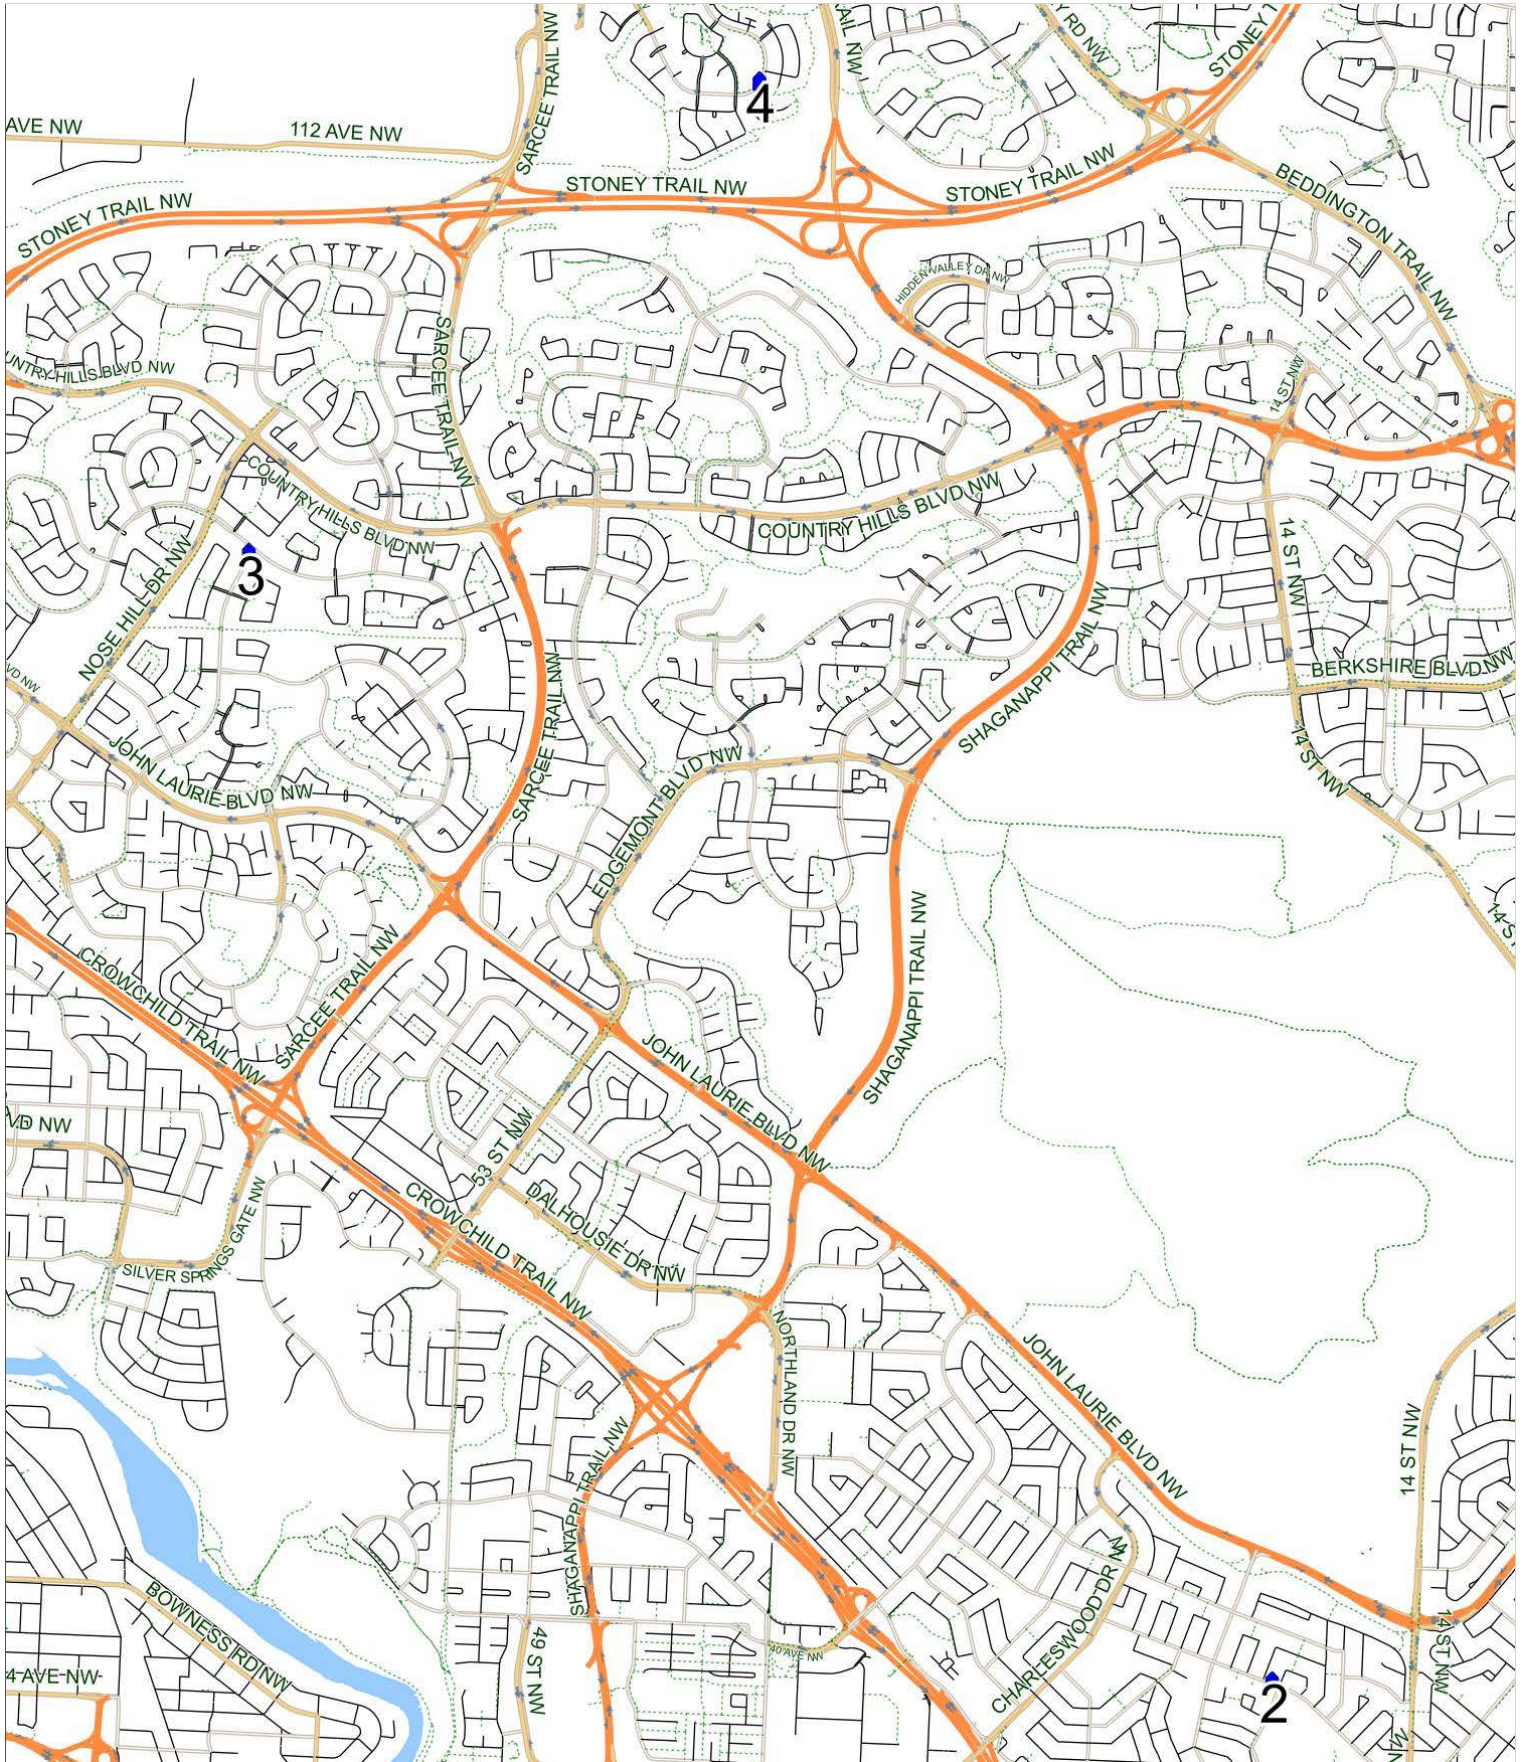

Colonel Irvine/Highwood A AM

Operator: Southland - McKnight Yard (403) 205-6688
Description: Sherwood, Hawkwood, Collingwood

Eff: 2019-09-03

#	Time	Description
1	7:31 AM	Westbound Sherwood Blvd before Sherwood Parade NW at CT Stop
2	7:42 AM	Southbound Hawkwood Drive after Hawkstone Drive NW at CT Stop
3	8:00 AM	Eastbound Northmount Drive after Columbia Place NW (east arm) at CT Stop
4	8:08 AM	Colonel Irvine School, Northbound Northmount Drive NW
5	8:12 AM	Highwood School, Eastbound Holmwood Avenue NW

Colonel Irvine/Highwood A PM (MTWR)

Operator: Southland - McKnight Yard (403) 205-6688
Description: Sherwood, Hawkwood, Collingwood

Eff: 2019-09-03

#	Time	Description
1	3:26 PM	Highwood School / Colonel Irvine School, Eastbound Holmwood Avenue NW
2	3:34 PM	Westbound Northmount Drive after Collingwood Place NW (west arm) at CT Stop
3	3:52 PM	Northbound Hawkwood Drive before Hawkstone Drive NW across from CT Stop
4	4:04 PM	Eastbound Sherwood Blvd after Sherwood Point NW at CT Stop

Colonel Irvine/Highwood A PM (F)

Operator: Southland - McKnight Yard (403) 205-6688
Description: Sherwood, Hawkwood, Collingwood

Eff: 2019-09-03

#	Time	Description
1	12:20 PM	Highwood School / Colonel Irvine School, Eastbound Holmwood Avenue NW
2	12:28 PM	Westbound Northmount Drive after Collingwood Place NW (west arm) at CT Stop
3	12:46 PM	Northbound Hawkwood Drive before Hawkstone Drive NW across from CT Stop
4	12:58 PM	Eastbound Sherwood Blvd after Sherwood Point NW at CT Stop