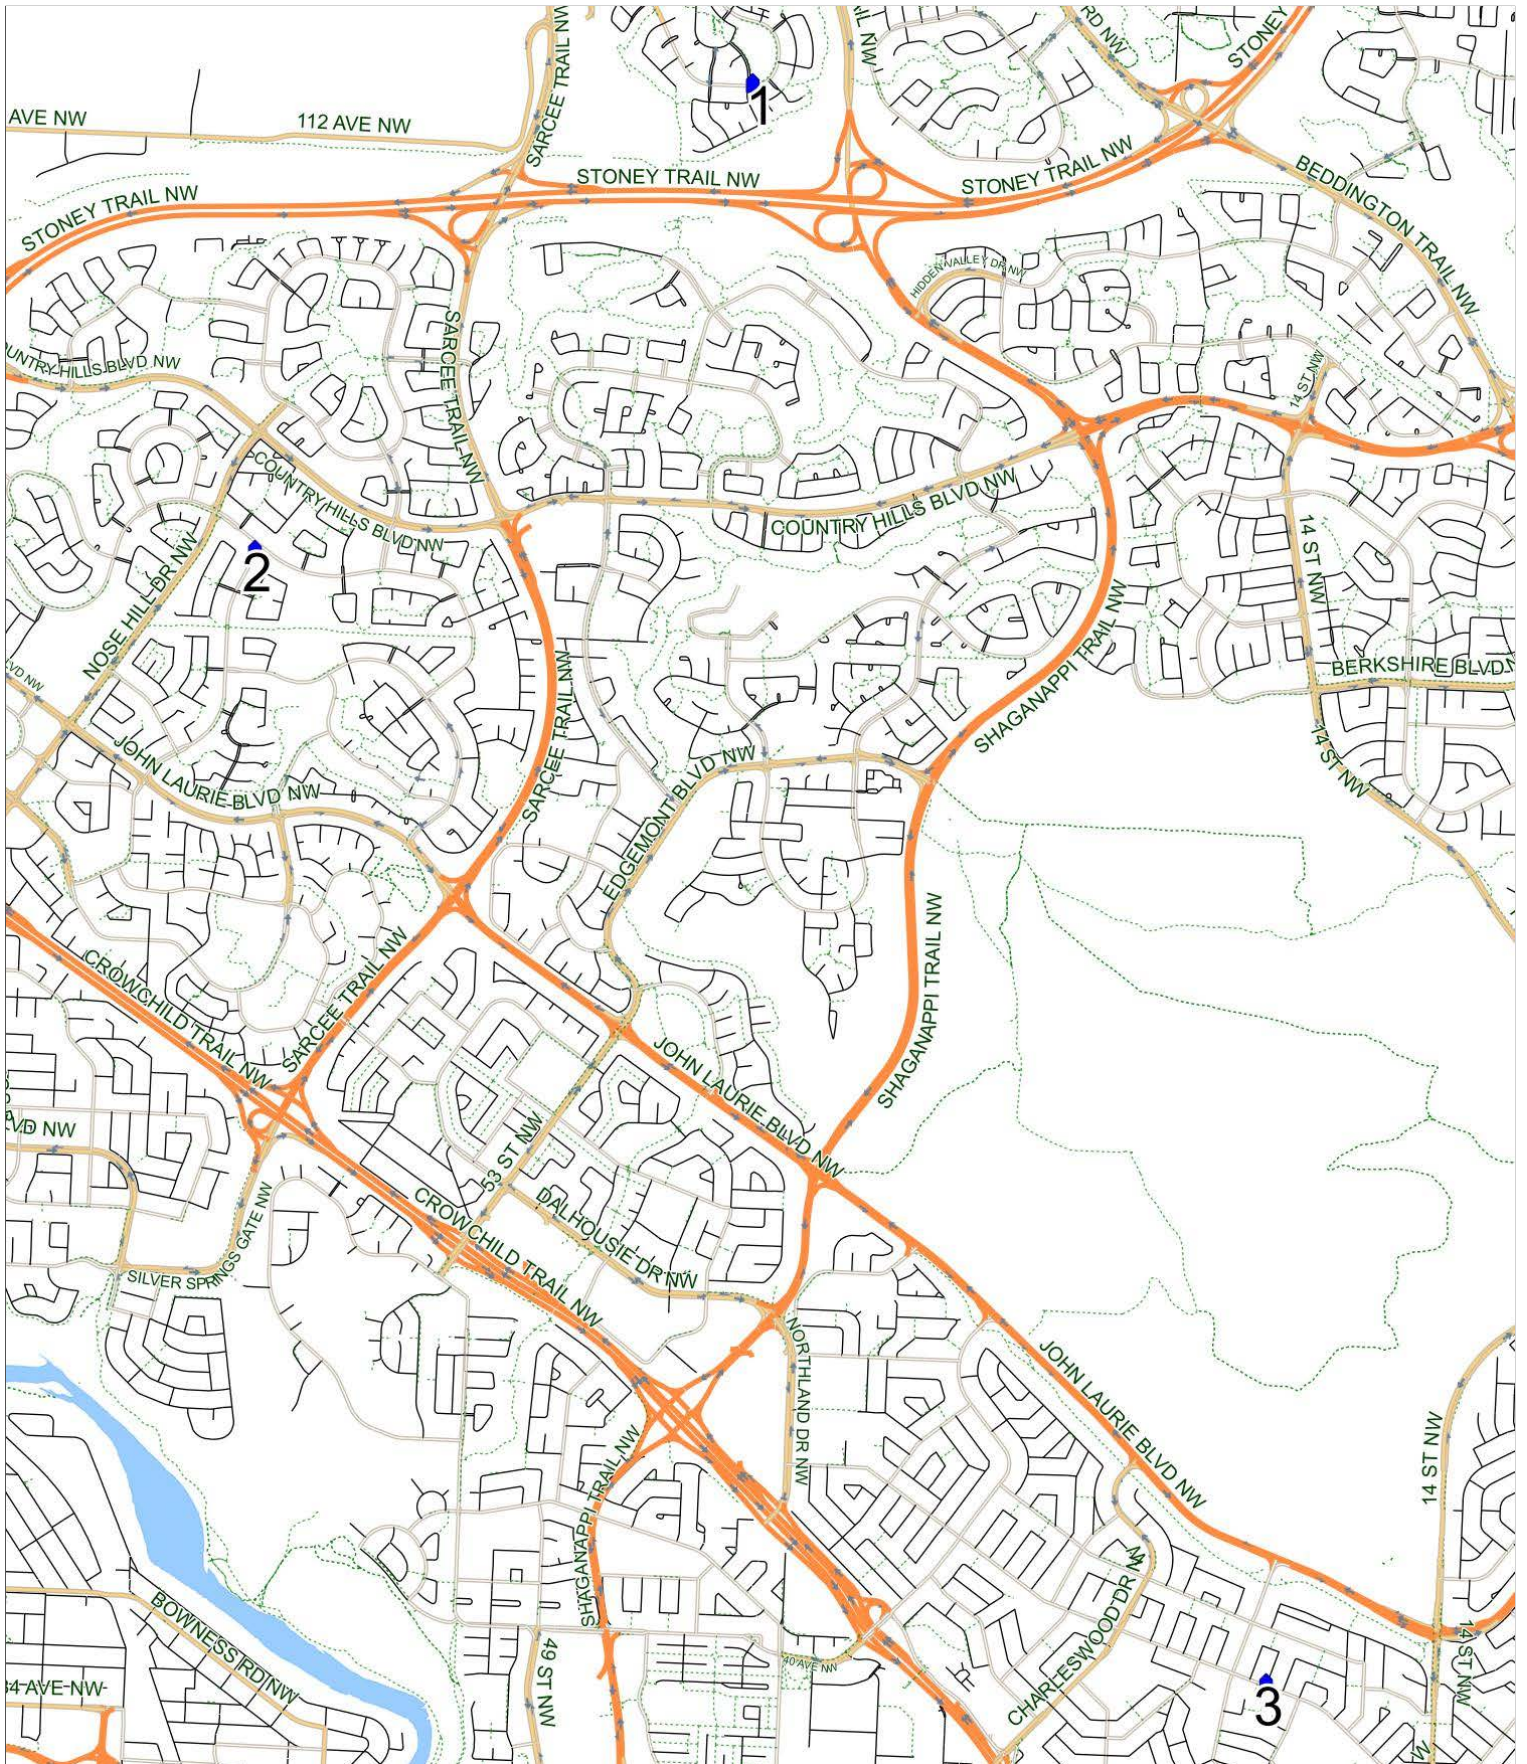

Colonel Irvine/Highwood A AM

Operator: Southland - McKnight Yard (403) 205-6688
Description: Sherwood, Hawkwood, Collingwood

Eff: 2019-09-03

#	Time	Description
1	7:31 AM	Westbound Sherwood Blvd before Sherwood Parade NW at CT Stop
2	7:42 AM	Southbound Hawkwood Drive after Hawkstone Drive NW at CT Stop
3	8:00 AM	Eastbound Northmount Drive after Columbia Place NW (east arm) at CT Stop
4	8:08 AM	Colonel Irvine School, Northbound Northmount Drive NW
5	8:12 AM	Highwood School, Eastbound Holmwood Avenue NW

Colonel Irvine/Highwood A PM (MTWR)

Operator: Southland - McKnight Yard (403) 205-6688
Description: Sherwood, Hawkwood, Collingwood

Eff: 2019-09-03

#	Time	Description
1	3:26 PM	Highwood School / Colonel Irvine School, Eastbound Holmwood Avenue NW
2	3:34 PM	Westbound Northmount Drive after Collingwood Place NW (west arm) at CT Stop
3	3:52 PM	Northbound Hawkwood Drive before Hawkstone Drive NW across from CT Stop
4	4:04 PM	Eastbound Sherwood Blvd after Sherwood Point NW at CT Stop

Colonel Irvine/Highwood A PM (F)

Operator: Southland - McKnight Yard (403) 205-6688
Description: Sherwood, Hawkwood, Collingwood

Eff: 2019-09-03

#	Time	Description
1	12:20 PM	Highwood School / Colonel Irvine School, Eastbound Holmwood Avenue NW
2	12:28 PM	Westbound Northmount Drive after Collingwood Place NW (west arm) at CT Stop
3	12:46 PM	Northbound Hawkwood Drive before Hawkstone Drive NW across from CT Stop
4	12:58 PM	Eastbound Sherwood Blvd after Sherwood Point NW at CT Stop