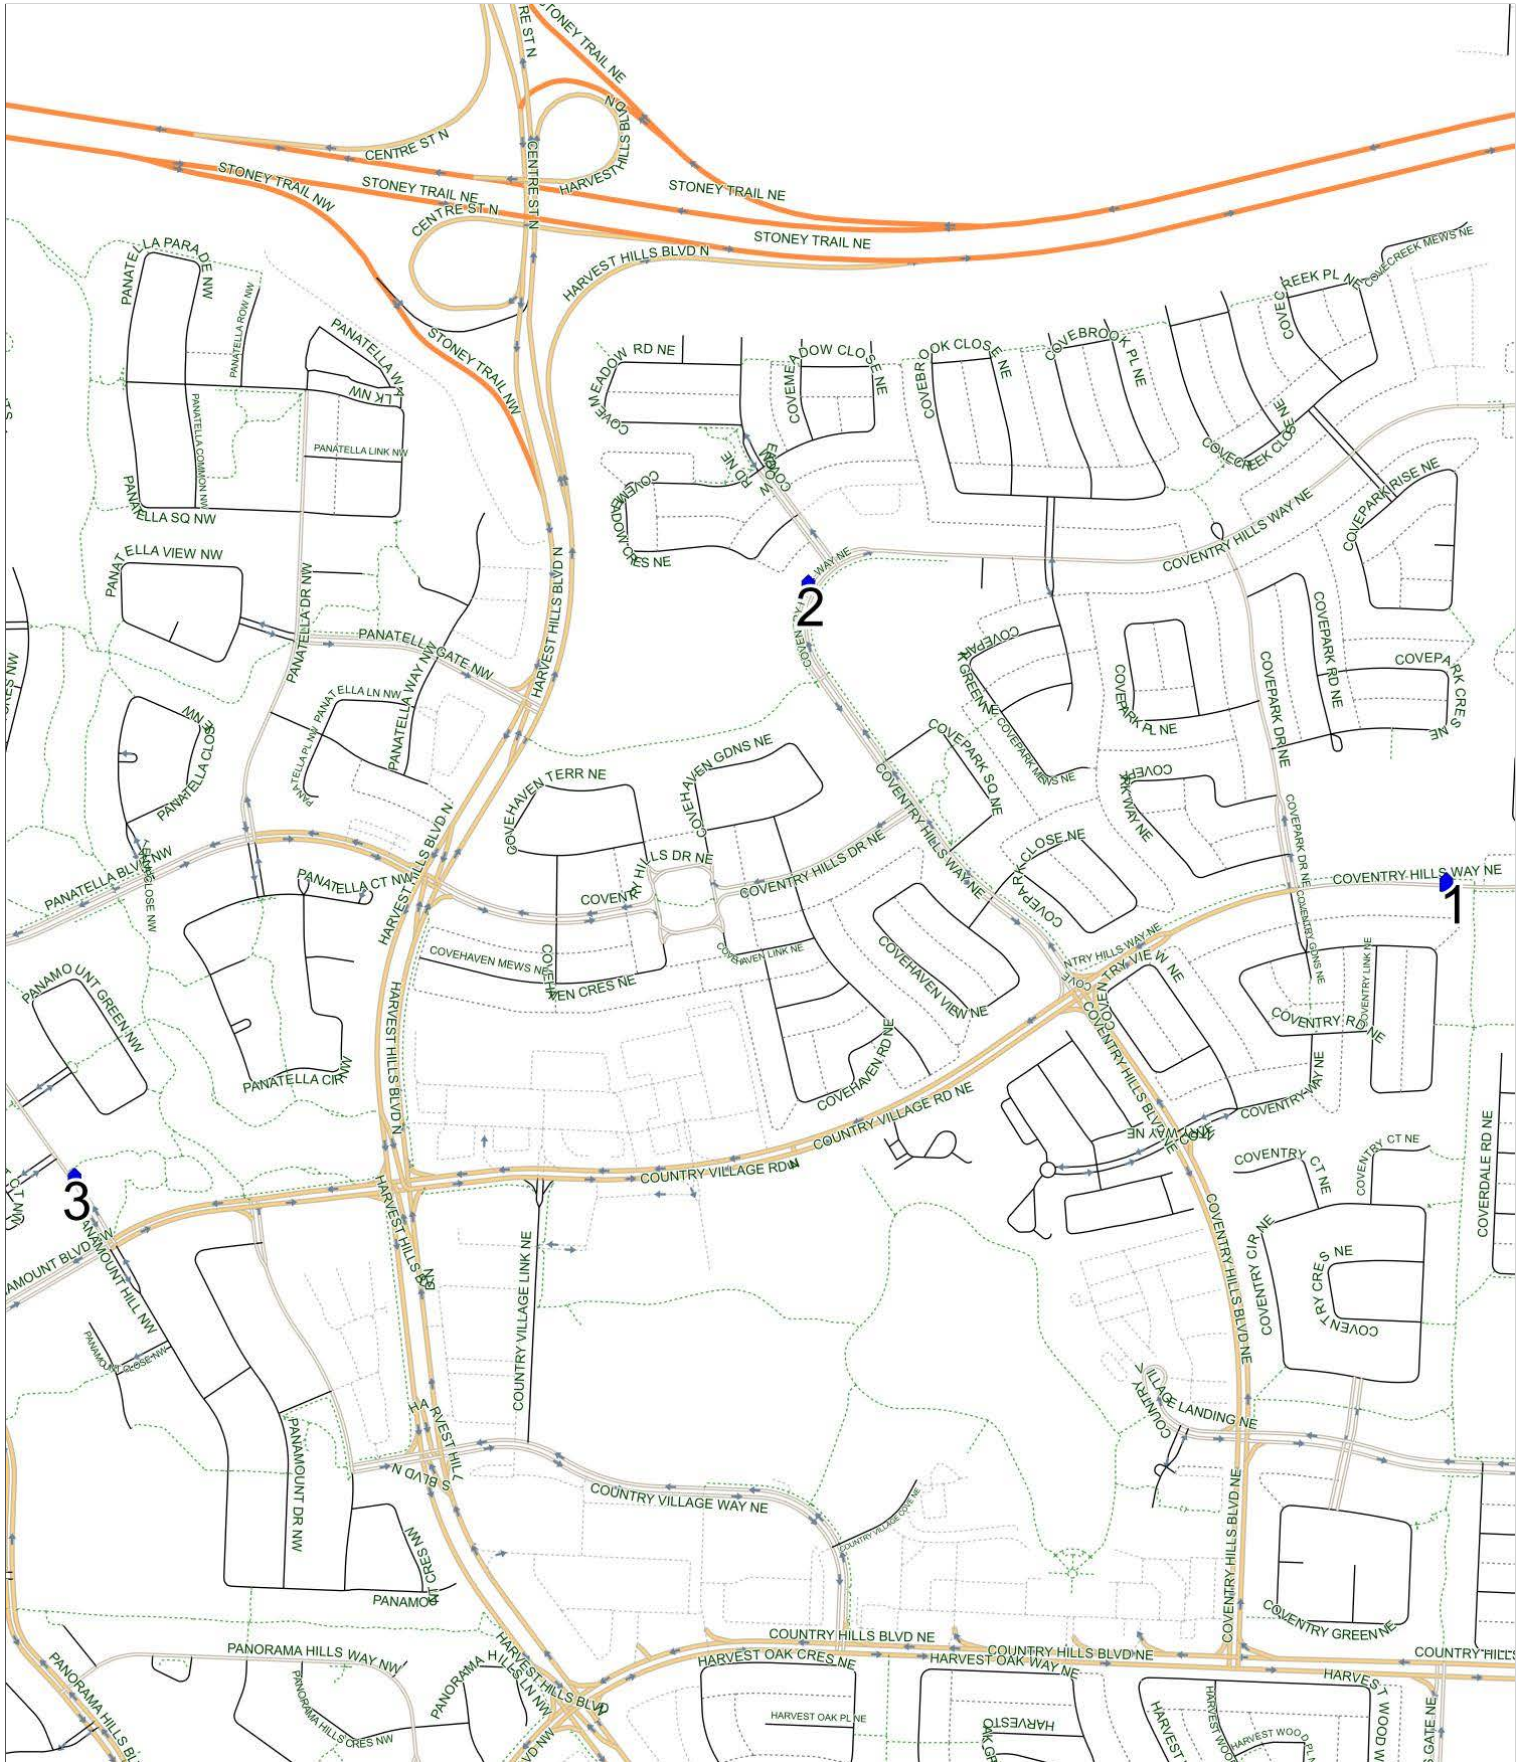

Colonel Irvine/Highwood D AM

Operator: Southland - McKnight Yard (403) 205-6688
Description: Coventry Hills, Panorama Hills

Eff: 2019-09-03

#	Time	Description
1	7:30 AM	Westbound Coventry Hills Way after Covewood Link NE at CT Stop
2	7:36 AM	Southbound Coventry Hills Way after Covemeadow Road NE at CT Stop
3	7:42 AM	Northbound Panamout Hill after Panamout Blvd NW at green space (Panorama Hills Community Centre) TEMPORARY STOP MAY BE RELOCATED BACK TO ORIGINAL STOP LOCATION BY OR AFTER APRIL 2019
4	8:09 AM	Colonel Irvine School, Northbound Northmount Drive NW
5	8:12 AM	Highwood School, Eastbound Holmwood Avenue NW

Colonel Irvine/Highwood D PM (MTWR)

Operator: Southland - McKnight Yard (403) 205-6688
 Description: Coventry Hills, Panorama Hills

Eff: 2019-09-03

#	Time	Description
1	3:26 PM	Highwood School / Colonel Irvine School Eastbound Holmwood Avenue NW
2	3:53 PM	Westbound Coventry Hills Way after Coverwood Link NE at CT Stop
3	3:59 PM	Southbound Coventry Hills Way after Covermeadow Road NE at CT Stop
4	4:06 PM	Northbound Panamout Hill after Panamout Blvd NW at green space (Panorama Hills Community Centre) TEMPORARY STOP MAY BE RELOCATED BACK TO ORIGINAL STOP LOCATION BY OR AFTER APRIL 2019

Colonel Irvine/Highwood D PM (F)

Operator: Southland - McKnight Yard (403) 205-6688
Description: Coventry Hills, Panorama Hills

Eff: 2019-09-03

#	Time	Description
1	12:20 PM	Highwood School / Colonel Irvine School Eastbound Holmwood Avenue NW
2	12:47 PM	Westbound Coventry Hills Way after Covewood Link NE at CT Stop
3	12:53 PM	Southbound Coventry Hills Way after Covemeadow Road NE at CT Stop
4	1:00 PM	Northbound Panamound Hill after Panamound Blvd NW at green space (Panorama Hills Community Centre) TEMPORARY STOP MAY BE RELOCATED BACK TO ORIGINAL STOP LOCATION BY OR AFTER APRIL 2019