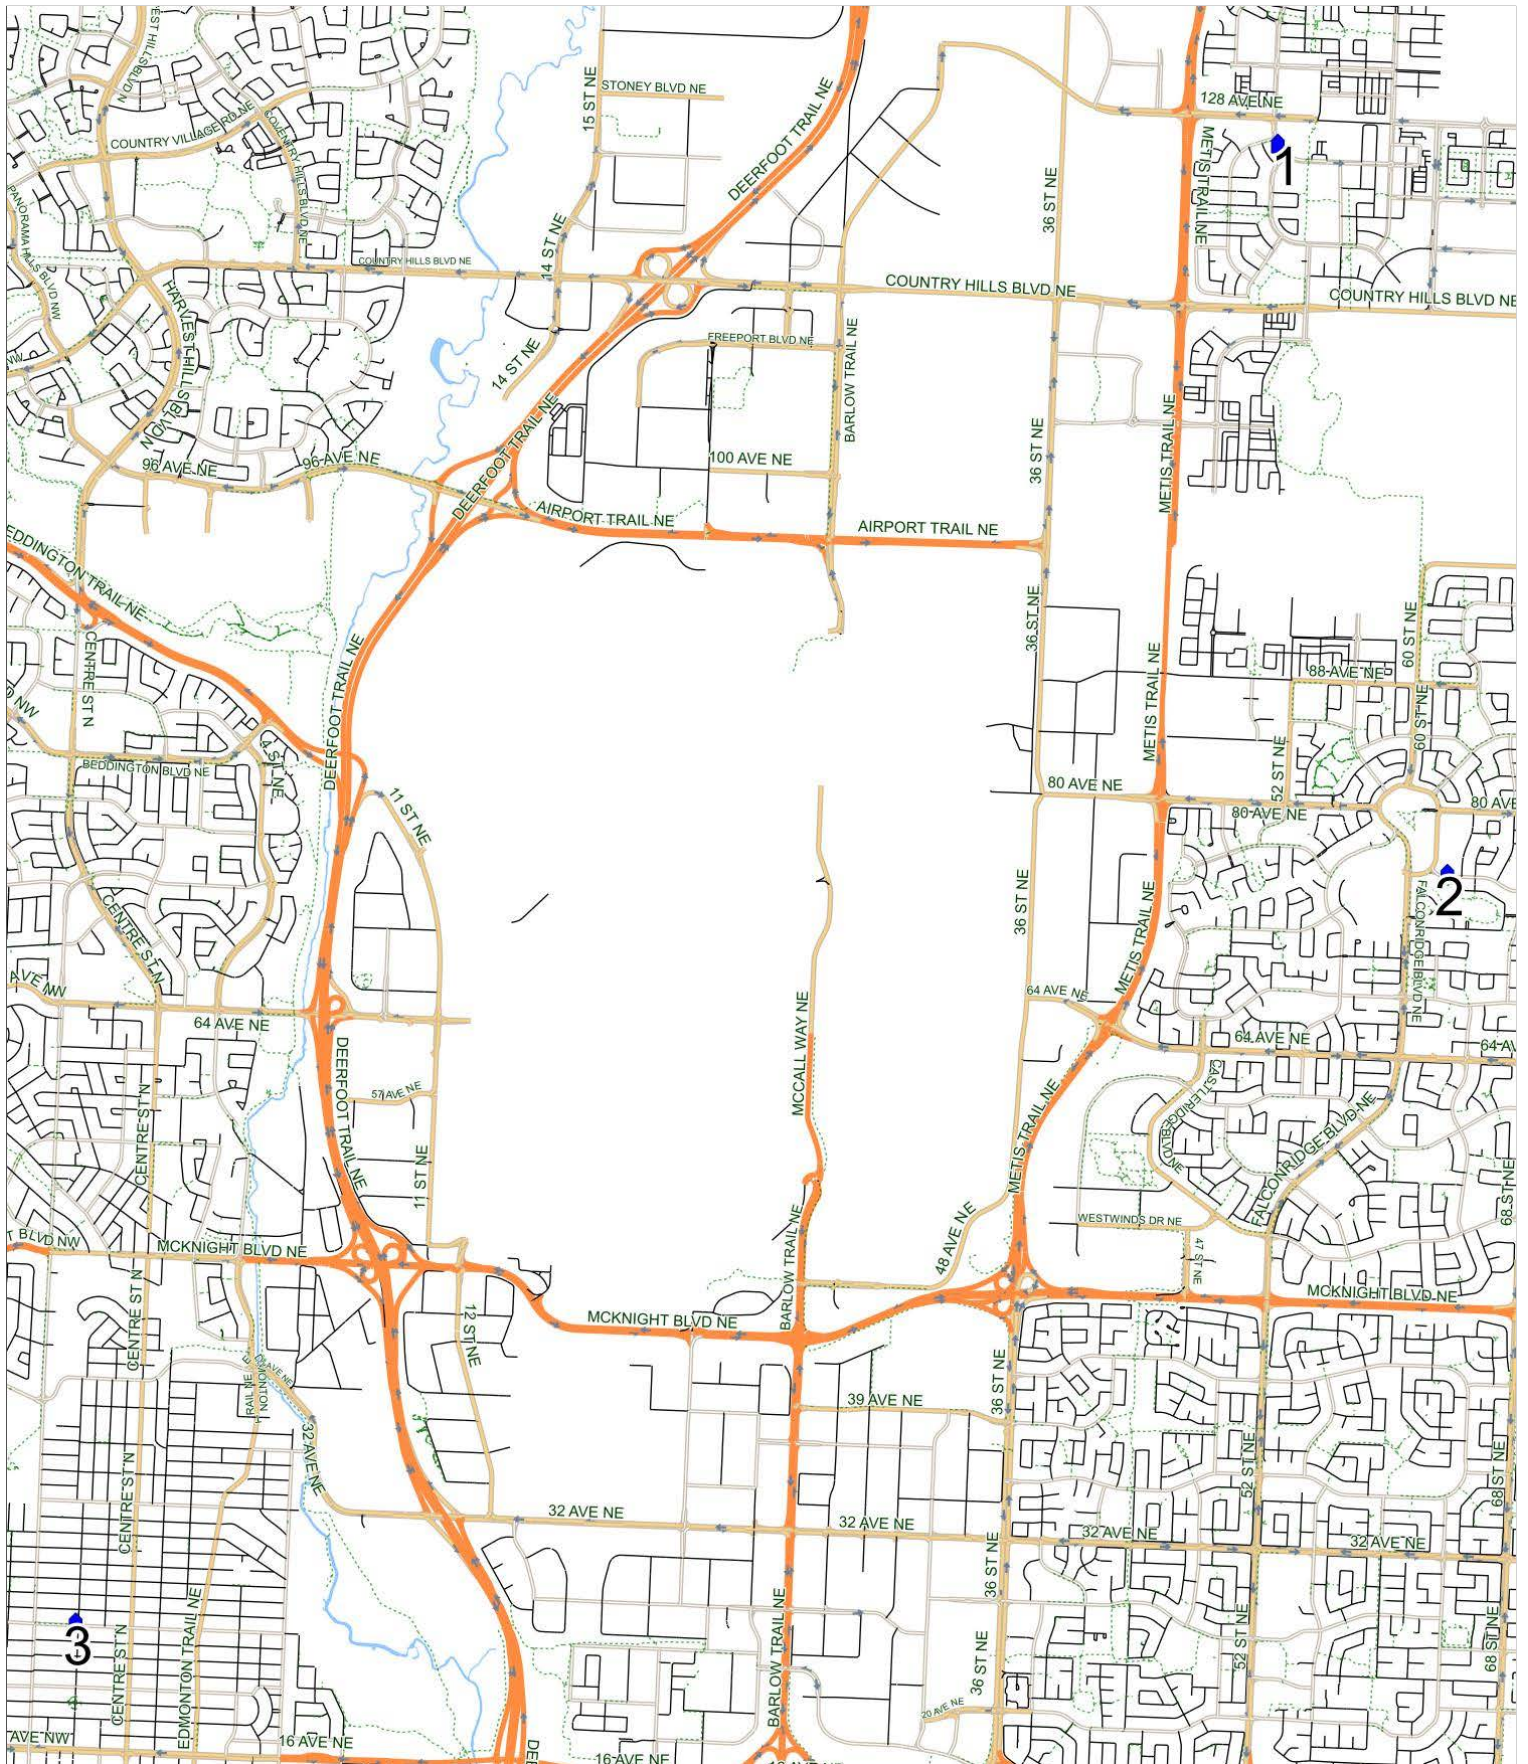

Colonel Irvine/Highwood H AM

Operator: Southland - McKnight Yard (403) 205-6688
Description: Skyview Ranch, Tuxedo Park, Taradale

Eff: 2019-09-03

#	Time	Description
1	7:17 AM	Eastbound Skyview Ranch Road after Skyview Ranch Way NE at green space
2	7:33 AM	Eastbound Taravista Drive after Saddlestone Circle NE at CT Stop (at the end of green space)
3	8:00 AM	Westbound 24 Avenue after 2 Street NW at green space
4	8:09 AM	Colonel Irvine School, Northbound Northmount Drive NW
5	8:12 AM	Highwood School, Eastbound Holmwood Avenue NW

Colonel Irvine/Highwood H PM (MTWR)

Operator: Southland - McKnight Yard (403) 205-6688
Description: Skyview Ranch, Taradale, Tuxedo Park

Eff: 2019-09-03

#	Time	Description
1	3:26 PM	Highwood School / Colonel Irvine School, Eastbound Holmwood Avenue NW
2	3:32 PM	Eastbound 24 Avenue after 2 Street NW
3	4:00 PM	Northbound Falconridge Boulevard after Taracove Estate Drive NE at CT Stop
4	4:14 PM	Eastbound Skyview Ranch Road after Skyview Ranch Way NE at green space

Colonel Irvine/Highwood H PM (F)

Operator: Southland - McKnight Yard (403) 205-6688
Description: Skyview Ranch, Taradale, Tuxedo Park

Eff: 2019-09-03

#	Time	Description
1	12:20 PM	Highwood School / Colonel Irvine School, Eastbound Holmwood Avenue NW
2	12:26 PM	Eastbound 24 Avenue after 2 Street NW
3	12:54 PM	Northbound Falconridge Boulevard after Taracove Estate Drive NE at CT Stop
4	1:08 PM	Eastbound Skyview Ranch Road after Skyview Ranch Way NE at green space