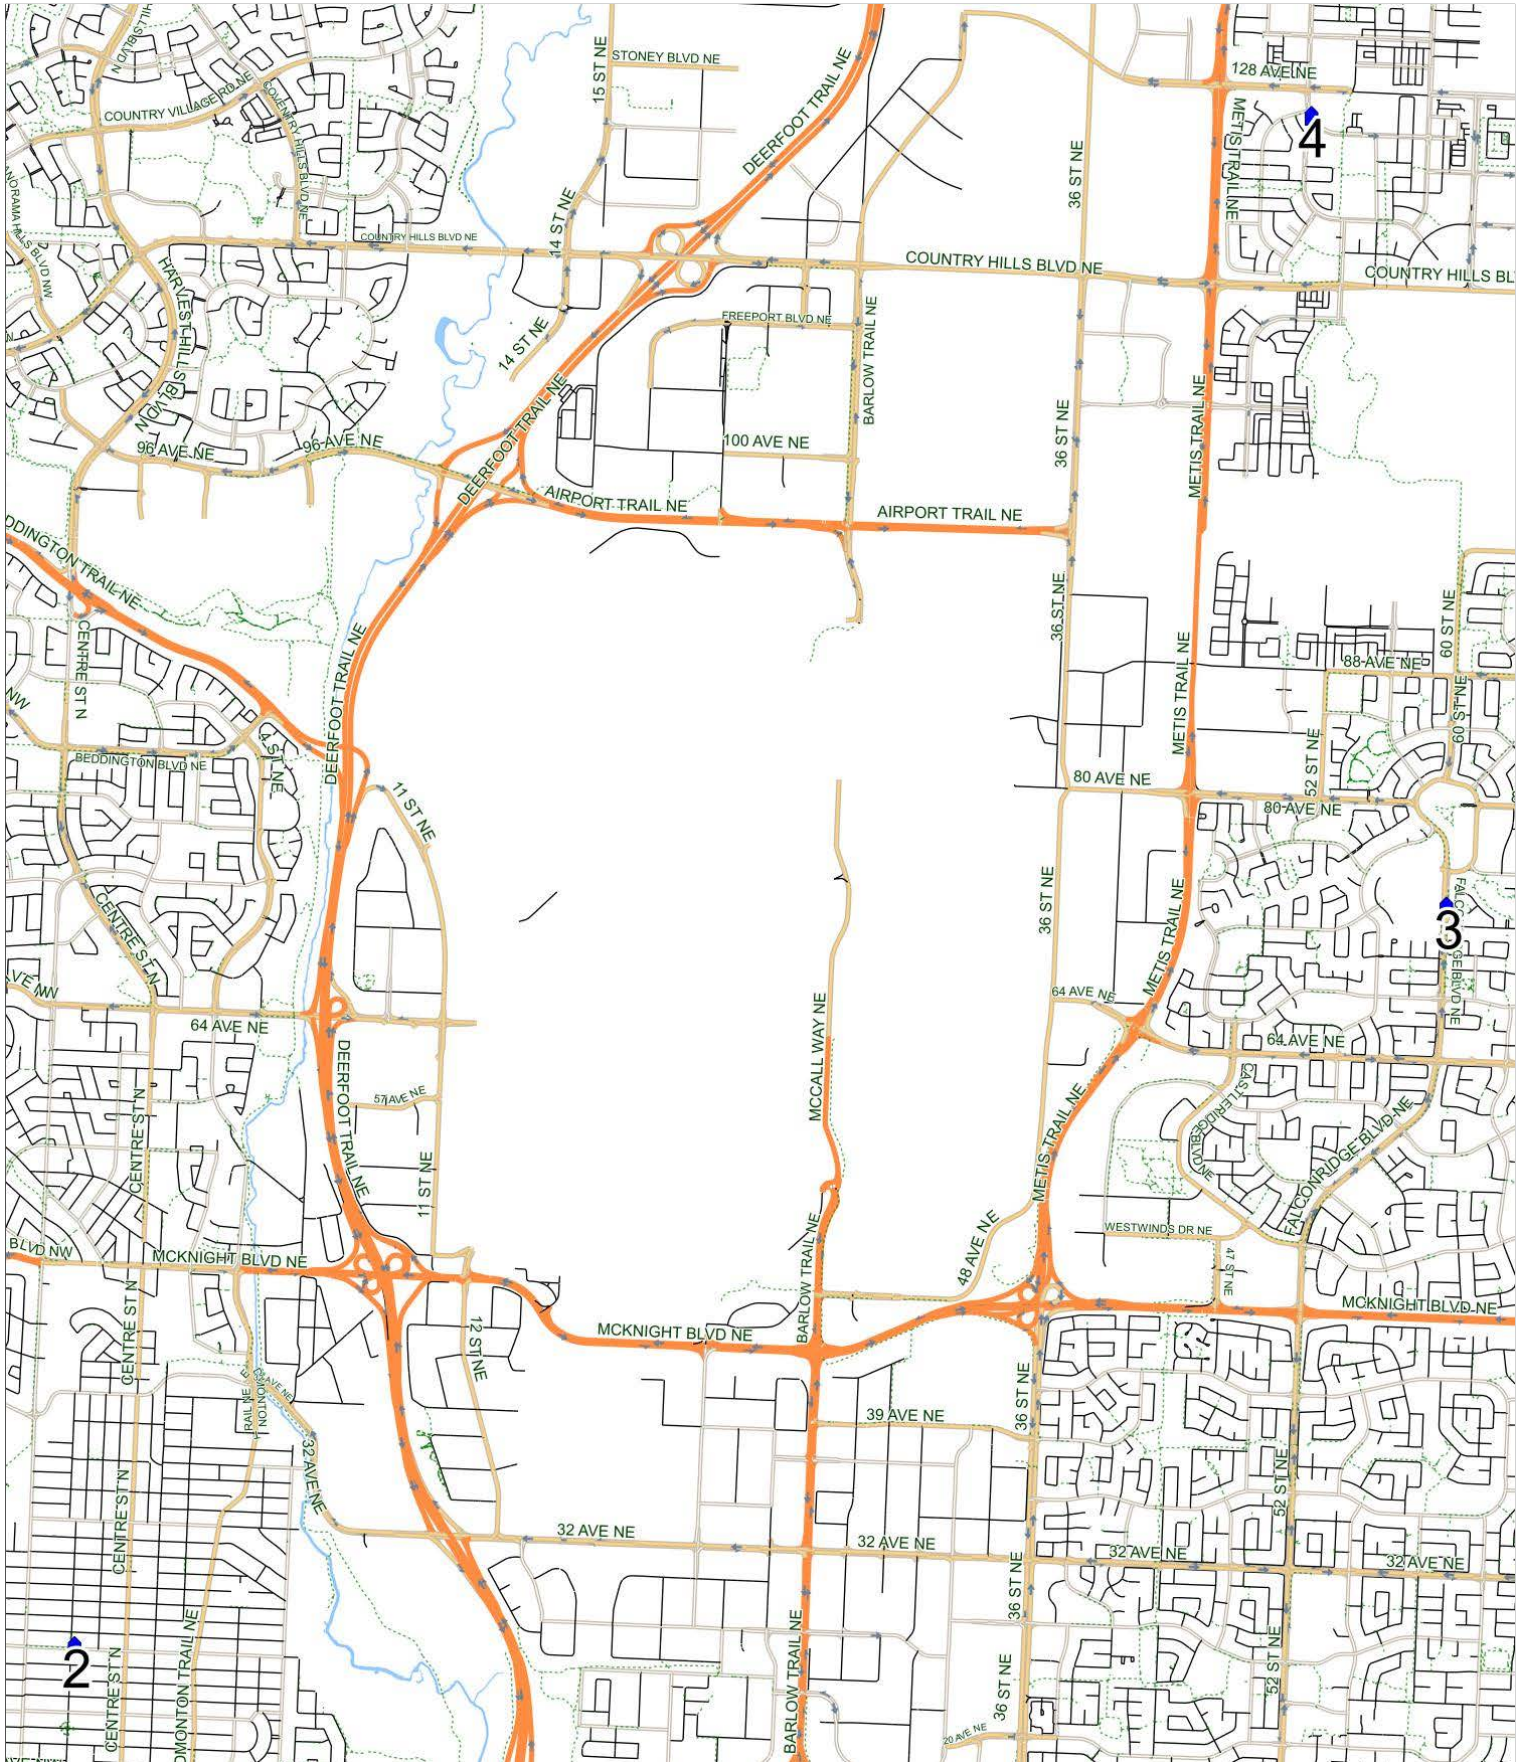

Colonel Irvine/Highwood H AM

Operator: Southland - McKnight Yard (403) 205-6688
Description: Skyview Ranch, Tuxedo Park, Taradale

Eff: 2019-09-03

#	Time	Description
1	7:17 AM	Eastbound Skyview Ranch Road after Skyview Ranch Way NE at green space
2	7:33 AM	Eastbound Taravista Drive after Saddlestone Circle NE at CT Stop (at the end of green space)
3	8:00 AM	Westbound 24 Avenue after 2 Street NW at green space
4	8:09 AM	Colonel Irvine School, Northbound Northmount Drive NW
5	8:12 AM	Highwood School, Eastbound Holmwood Avenue NW

Colonel Irvine/Highwood H PM (MTWR)

Operator: Southland - McKnight Yard (403) 205-6688
Description: Skyview Ranch, Taradale, Tuxedo Park

Eff: 2019-09-03

#	Time	Description
1	3:26 PM	Highwood School / Colonel Irvine School, Eastbound Holmwood Avenue NW
2	3:32 PM	Eastbound 24 Avenue after 2 Street NW
3	4:00 PM	Northbound Falconridge Boulevard after Taracove Estate Drive NE at CT Stop
4	4:14 PM	Eastbound Skyview Ranch Road after Skyview Ranch Way NE at green space

Colonel Irvine/Highwood H PM (F)

Operator: Southland - McKnight Yard (403) 205-6688
Description: Skyview Ranch, Taradale, Tuxedo Park

Eff: 2019-09-03

#	Time	Description
1	12:20 PM	Highwood School / Colonel Irvine School, Eastbound Holmwood Avenue NW
2	12:26 PM	Eastbound 24 Avenue after 2 Street NW
3	12:54 PM	Northbound Falconridge Boulevard after Taracove Estate Drive NE at CT Stop
4	1:08 PM	Eastbound Skyview Ranch Road after Skyview Ranch Way NE at green space