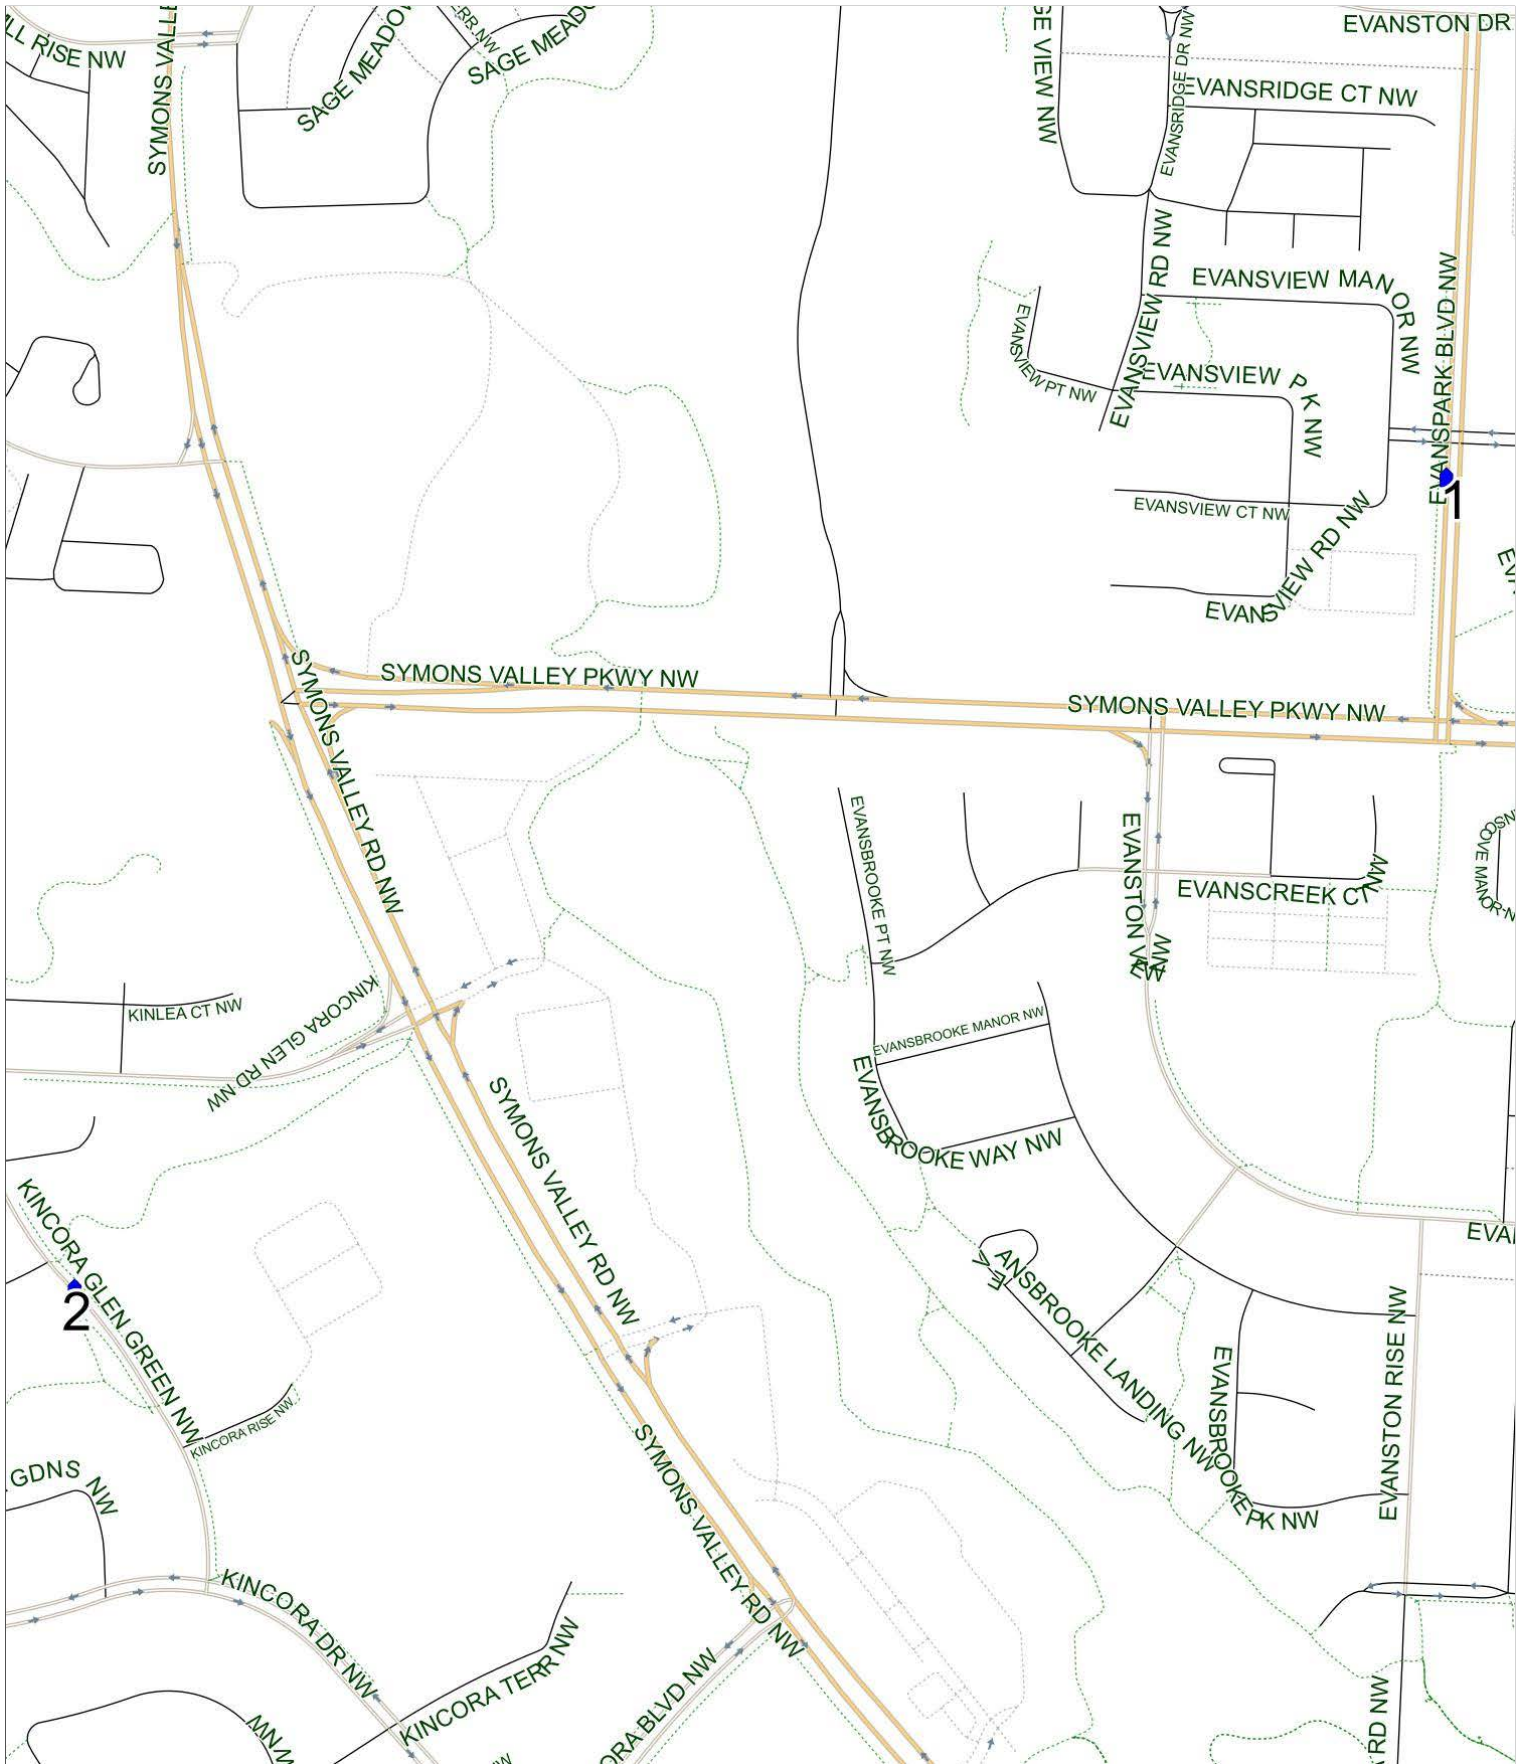

Colonel Irvine/Highwood K AM

Operator: Southland - McKnight Yard (403) 205-6688
Description: Evanston, Kincora

Eff: 2019-09-03

#	Time	Description
1	7:29 AM	Southbound Evanspark Blvd after Evansview Gate NW at CT Stop
2	7:38 AM	Southbound Kincora Glen Green after Kincora Glen Rise NW at CT Stop
3	8:09 AM	Colonel Irvine School, Northbound Northmount Drive NW
4	8:12 AM	Highwood School, Eastbound Holmwood Avenue NW

Colonel Irvine/Highwood K PM (MTWR)

Operator: Southland - McKnight Yard (403) 205-6688
Description: Evanston, Kincora

Eff: 2019-09-03

#	Time	Description
1	3:26 PM	Highwood School / Colonel Irvine School, Eastbound Holmwood Avenue NW
2	3:54 PM	Northbound Kincora Glen Green after Kincora Rise NW at green space
3	4:01 PM	Northbound Evanspark Blvd after Evanspark Circle NW at CT Stop (future bus zone)

Colonel Irvine/Highwood K PM (F)

Operator: Southland - McKnight Yard (403) 205-6688
Description: Evanston, Kincora

Eff: 2019-09-03

#	Time	Description
1	12:20 PM	Highwood School / Colonel Irvine School, Eastbound Holmwood Avenue NW
2	12:48 PM	Northbound Kincora Glen Green after Kincora Rise NW at green space
3	12:55 PM	Northbound Evanspark Blvd after Evanspark Circle NW at CT Stop (future bus zone)