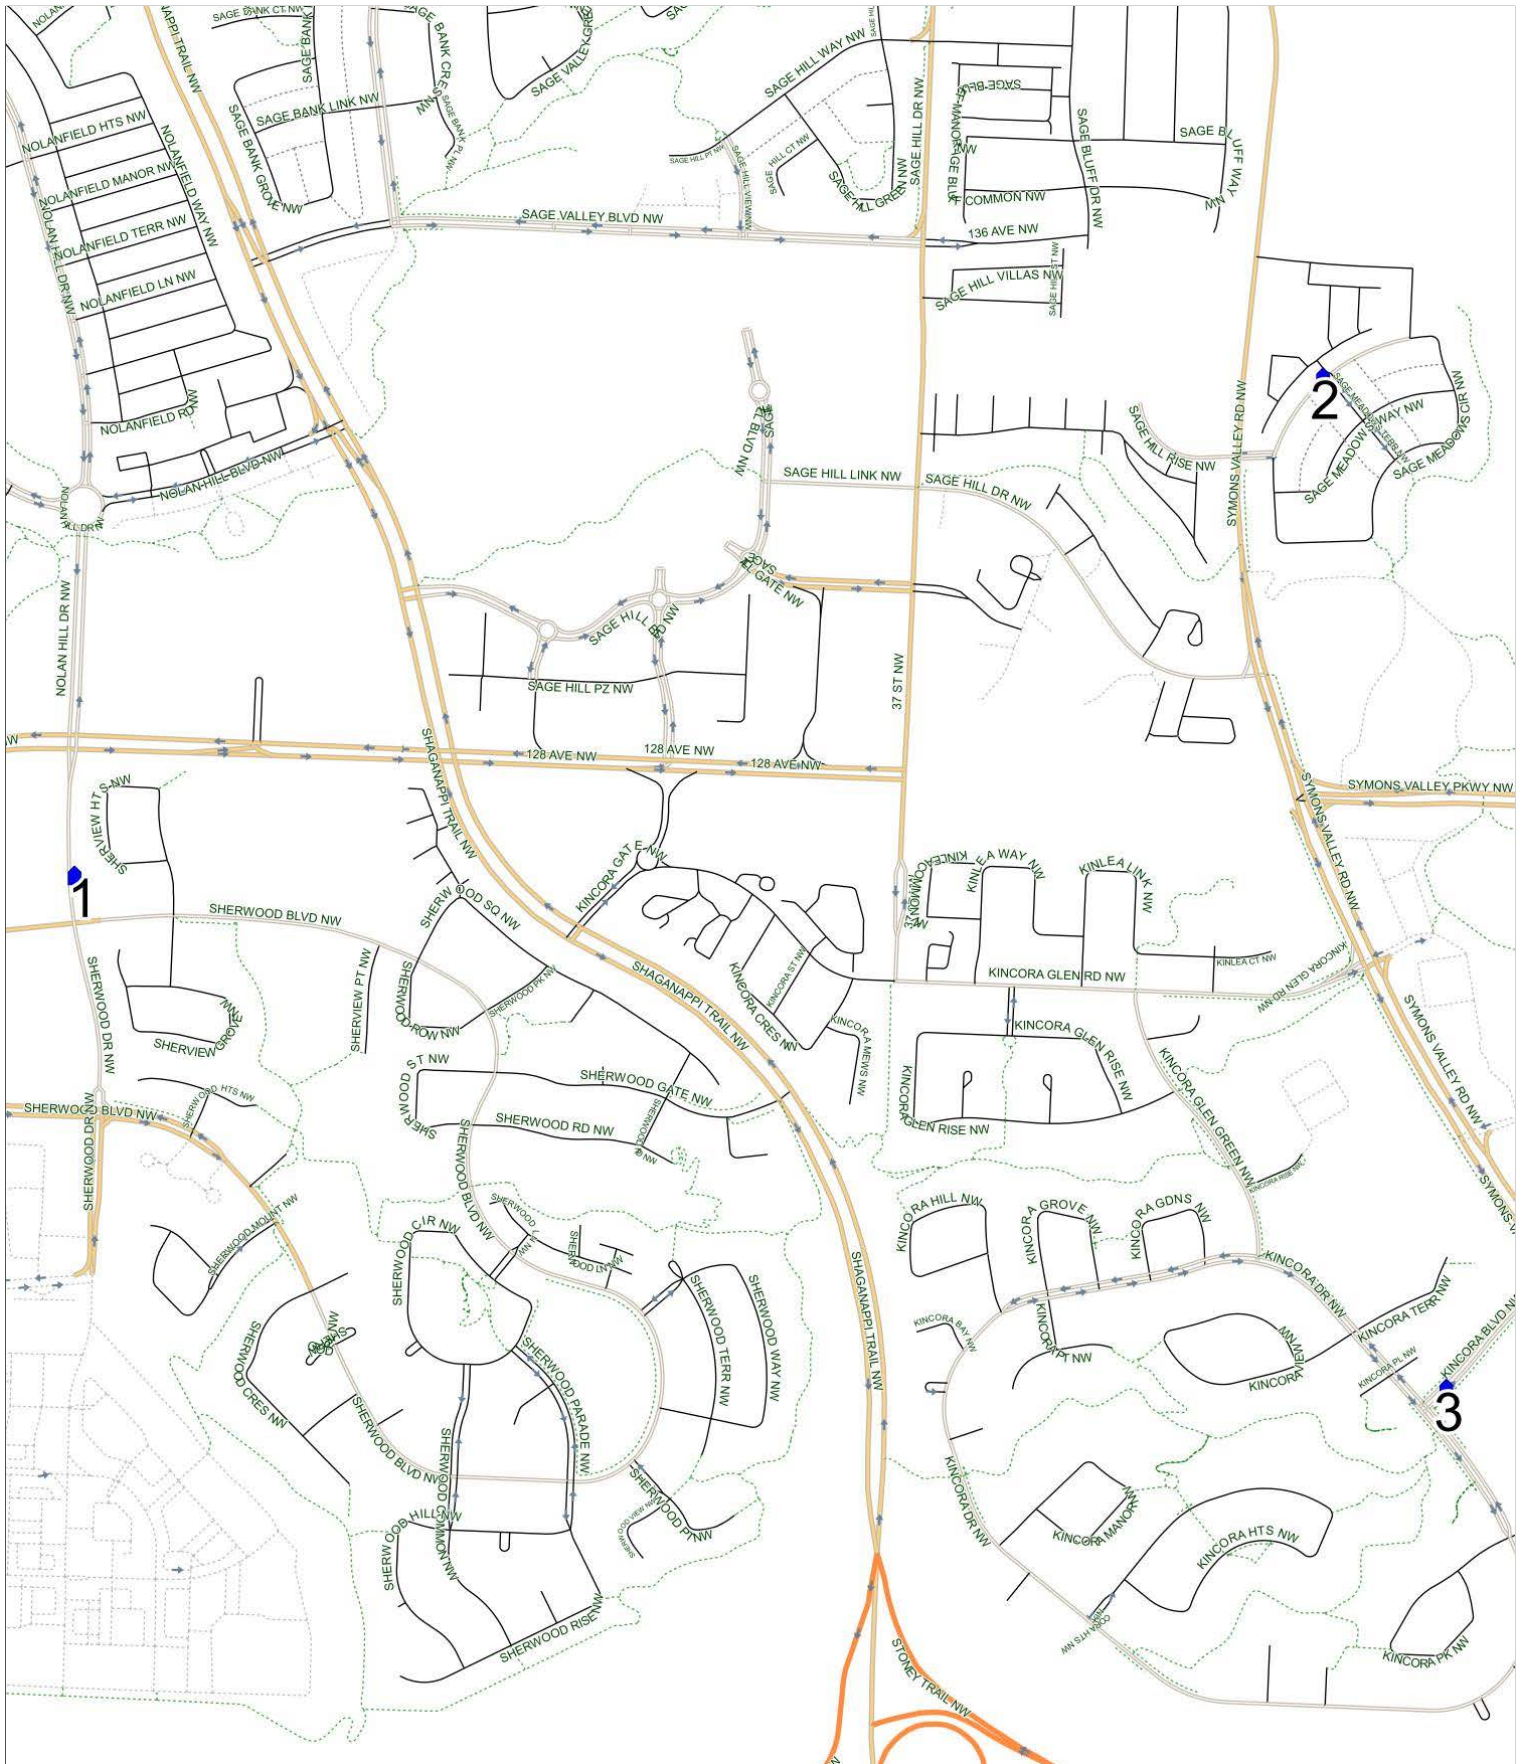

Colonel Macleod B AM

Operator: Southland - Ogden Yard (403) 253-9323
Description: Sage Hill, Kincora, Sherwood

Eff: 2019-09-03

#	Time	Description
1	6:59 AM	Northbound Sherwood Drive after Sherwood Blvd NW (north arm) at CT stop
2	7:09 AM	Westbound Sage Meadows Circle after Sage Meadows Terrace NW at concrete pad
3	7:18 AM	Eastbound Kincora Blvd after Kincora Drive NW (east arm) at CT Stop
4	7:45 AM	Colonel Macleod School, Northbound 6 Street NE

Colonel Macleod B PM (MTWR)

Operator: Southland - Ogden Yard (403) 253-9323
Description: Sage Hill, Kincora, Sherwood

Eff: 2019-09-03

#	Time	Description
1	2:35 PM	Colonel Macleod School, Northbound 6 Street NE
2	2:52 PM	Northbound Kincora Drive (east arm) after Kincora Blvd NW
3	3:00 PM	Westbound Sage Meadows Circle after Sage Meadows Terrace NW at concrete pad
4	3:09 PM	Southbound Sherwood Drive after 128 Avenue NW at CT stop

Colonel Macleod B PM (F)

Operator: Southland - Ogden Yard (403) 253-9323
Description: Sage Hill, Kincora, Sherwood

Eff: 2019-09-03

#	Time	Description
1	12:05 PM	Colonel Macleod School, Northbound 6 Street NE
2	12:22 PM	Northbound Kincora Drive (east arm) after Kincora Blvd NW
3	12:30 PM	Westbound Sage Meadows Circle after Sage Meadows Terrace NW at concrete pad
4	12:39 PM	Southbound Sherwood Drive after 128 Avenue NW at CT stop