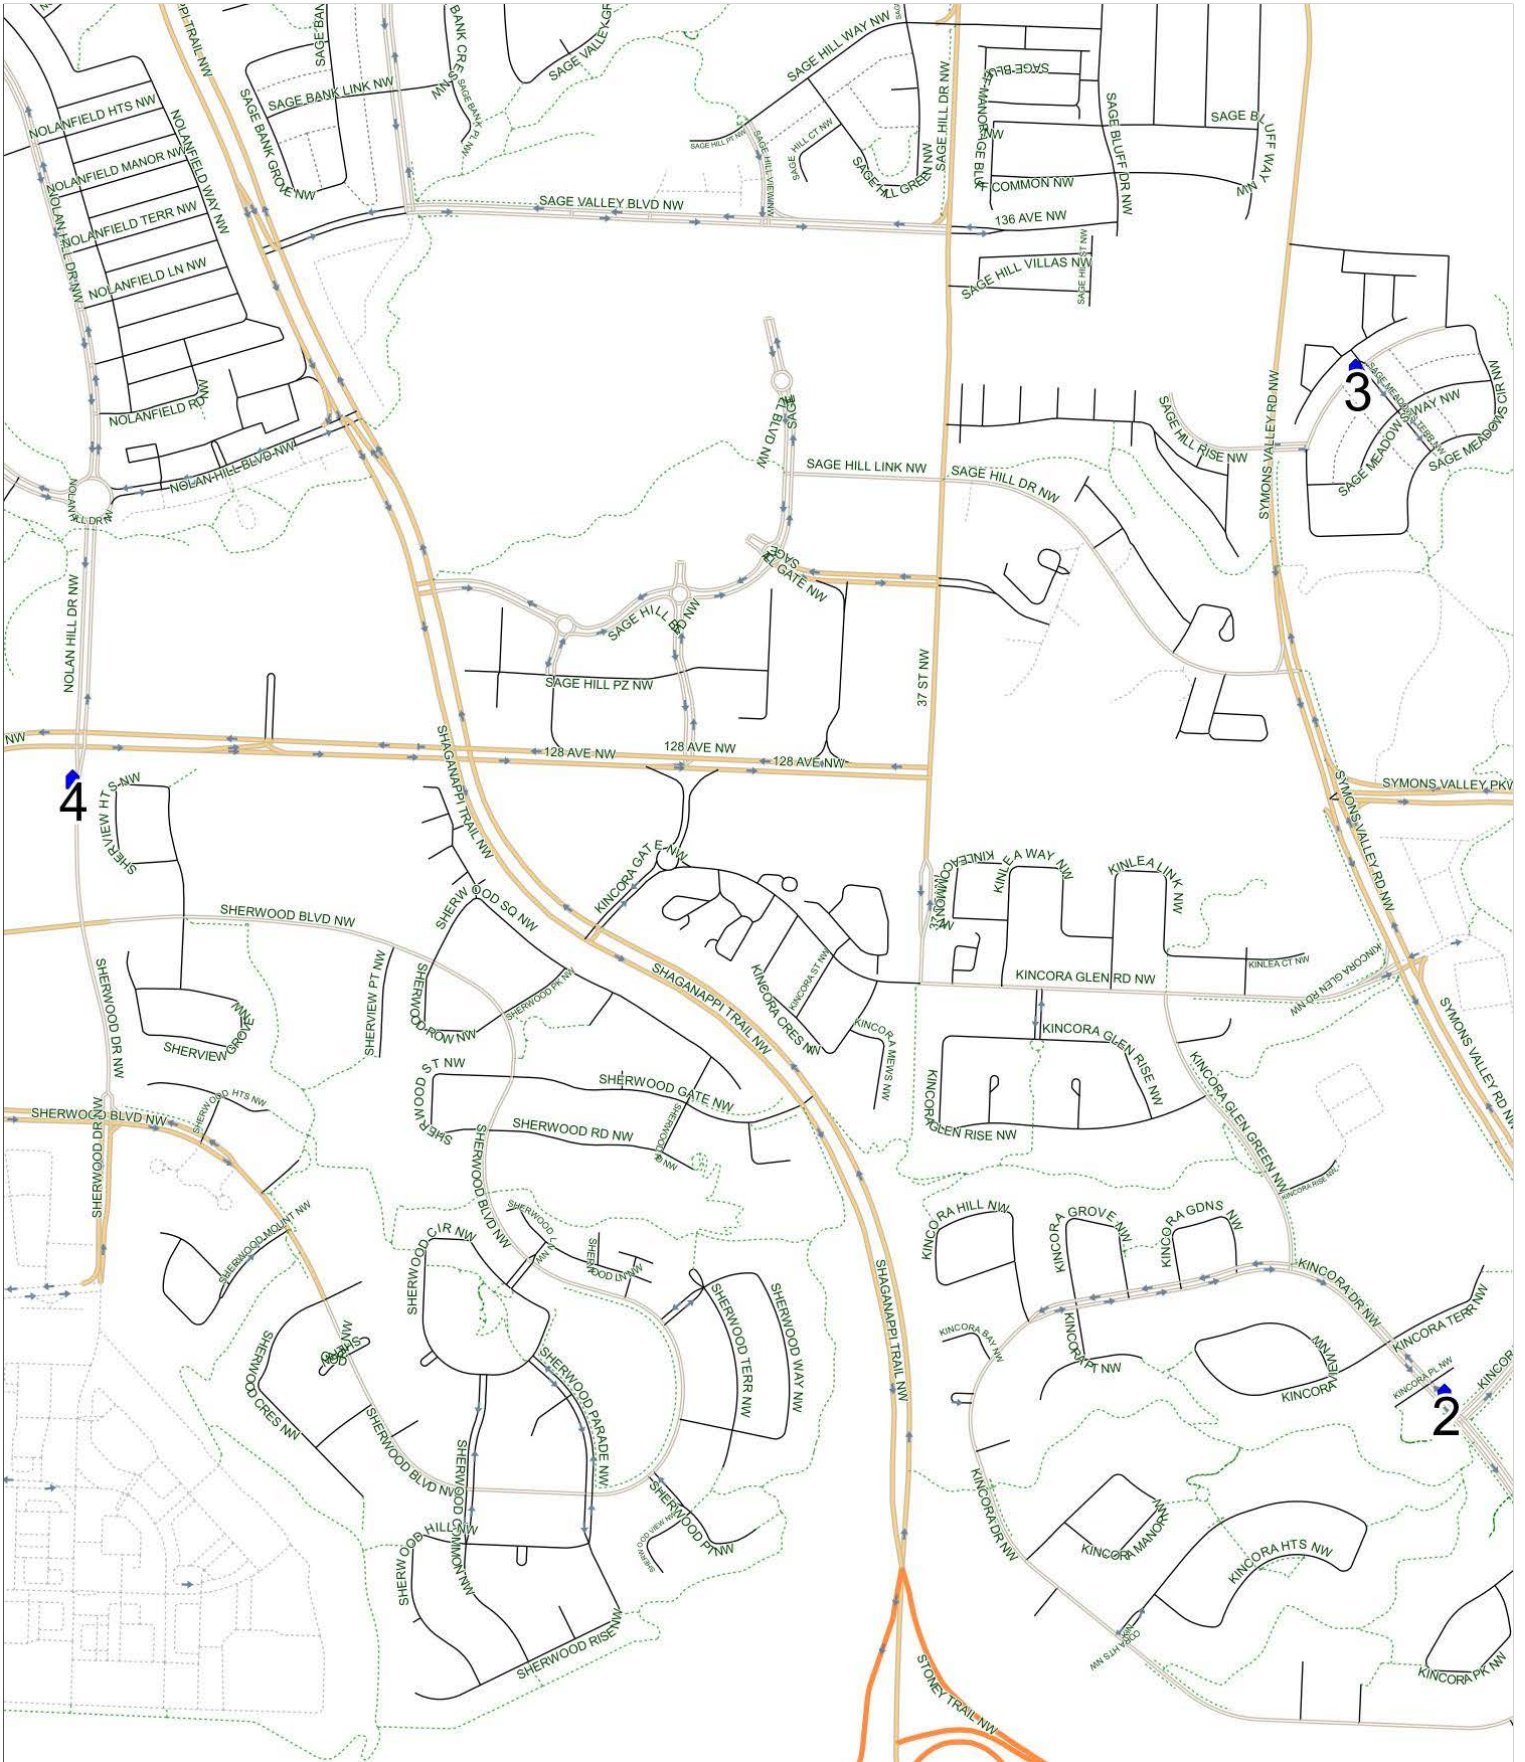

Colonel Macleod B AM

Operator: Southland - Ogden Yard (403) 253-9323
Description: Sage Hill, Kincora, Sherwood

Eff: 2019-09-03

#	Time	Description
1	6:59 AM	Northbound Sherwood Drive after Sherwood Blvd NW (north arm) at CT stop
2	7:09 AM	Westbound Sage Meadows Circle after Sage Meadows Terrace NW at concrete pad
3	7:18 AM	Eastbound Kincora Blvd after Kincora Drive NW (east arm) at CT Stop
4	7:45 AM	Colonel Macleod School, Northbound 6 Street NE

Colonel Macleod B PM (MTWR)

Operator: Southland - Ogden Yard (403) 253-9323
Description: Sage Hill, Kincora, Sherwood

Eff: 2019-09-03

#	Time	Description
1	2:35 PM	Colonel Macleod School, Northbound 6 Street NE
2	2:52 PM	Northbound Kincora Drive (east arm) after Kincora Blvd NW
3	3:00 PM	Westbound Sage Meadows Circle after Sage Meadows Terrace NW at concrete pad
4	3:09 PM	Southbound Sherwood Drive after 128 Avenue NW at CT stop

Colonel Macleod B PM (F)

Operator: Southland - Ogden Yard (403) 253-9323
Description: Sage Hill, Kincora, Sherwood

Eff: 2019-09-03

#	Time	Description
1	12:05 PM	Colonel Macleod School, Northbound 6 Street NE
2	12:22 PM	Northbound Kincora Drive (east arm) after Kincora Blvd NW
3	12:30 PM	Westbound Sage Meadows Circle after Sage Meadows Terrace NW at concrete pad
4	12:39 PM	Southbound Sherwood Drive after 128 Avenue NW at CT stop