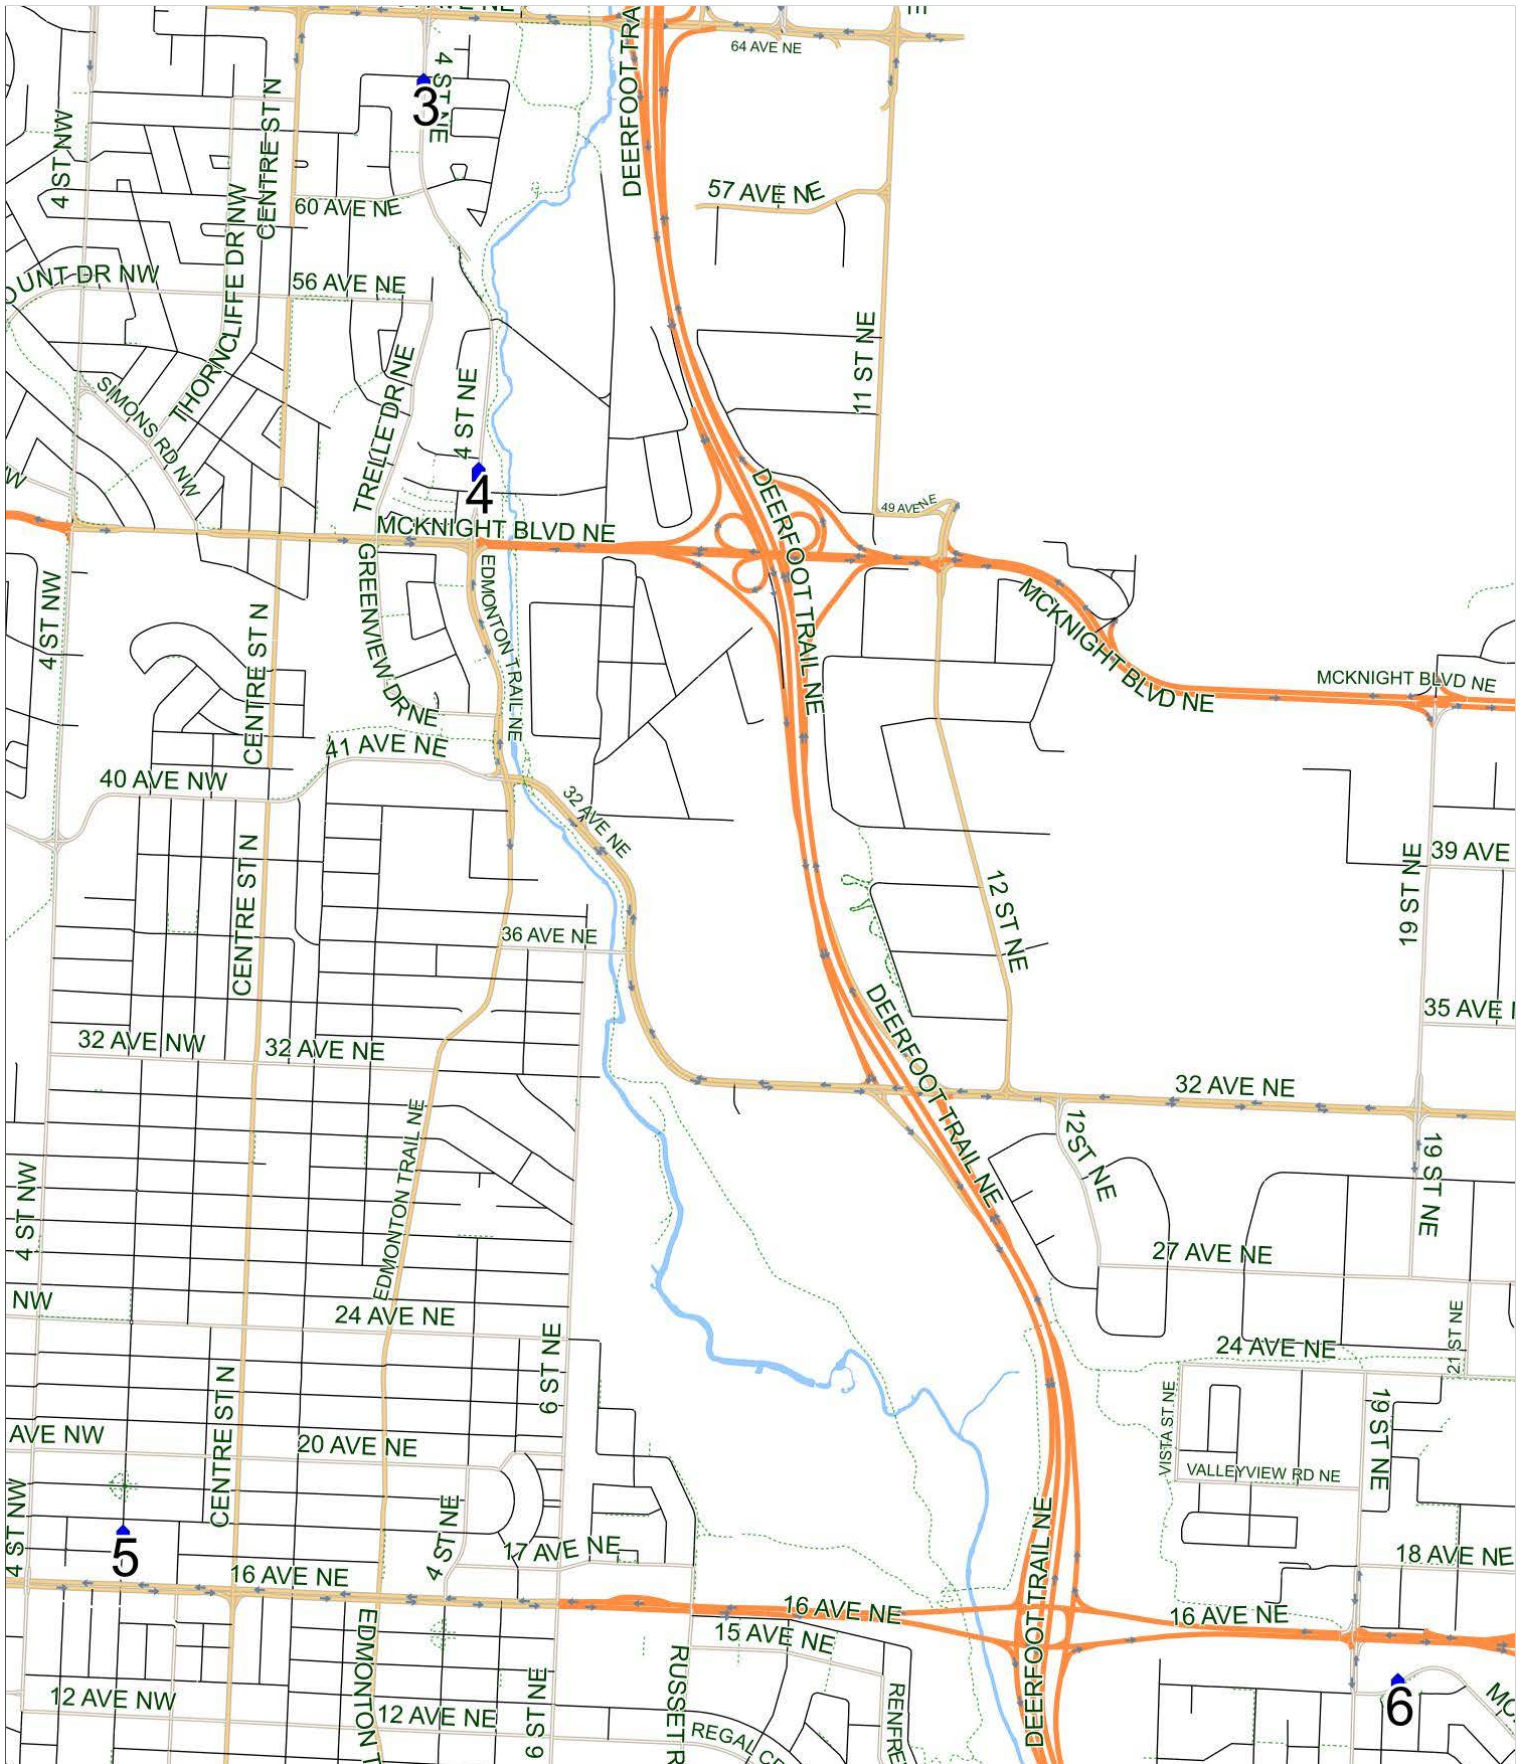

Colonel Sanders/Thornccliffe A AM

Operator: Southland - Ogden Yard (403) 253-9323
 Description: Mayland Heights, Thornccliffe

Eff: 2019-09-03

#	Time	Description
1	8:10 AM	Northbound 2 Street after 17 Avenue NW at green space
2	8:22 AM	Eastbound McKinnon Drive after 19 Street NE at green space after CT Stop
3	8:40 AM	Southbound 4 Street after Blackthorn Road NE at CT Stop
4	8:45 AM	Southbound 4 Street after Grier Avenue NE at green space at CT Stop
5	9:00 AM	Colonel Sanders School, Northbound Northmount Drive NW
6	9:05 AM	Thornccliffe School, Northbound Thornton Road NW

Colonel Sanders/Thornccliffe A PM (MTWR)

Operator: Southland - Ogden Yard (403) 253-9323
 Description: Mayland Heights, Thornccliffe

Eff: 2019-09-03

#	Time	Description
1	3:53 PM	Colonel Sanders School, Northbound Northmount Drive NW
2	4:03 PM	Thornccliffe School, Northbound Thornton Road NW
3	4:09 PM	Southbound 4 Street after Blackthorn Road NE at CT Stop
4	4:13 PM	Southbound 4 Street after Grier Avenue NE at green space at CT Stop
5	4:26 PM	Northbound 2 Street after 17 Avenue NW at green space
6	4:43 PM	Eastbound McKinnon Drive after 19 Street NE at green space after CT Stop

Colonel Sanders/Thornccliffe A PM (F)

Operator: Southland - Ogden Yard (403) 253-9323
 Description: Mayland Heights, Thornccliffe

Eff: 2019-09-03

#	Time	Description
1	1:30 PM	Colonel Sanders School, Northbound Northmount Drive NW
2	1:35 PM	Thornccliffe School, Northbound Thornton Road NW
3	1:44 PM	Southbound 4 Street after Blackthorn Road NE at CT Stop
4	1:47 PM	Southbound 4 Street after Grier Avenue NE at green space at CT Stop
5	1:58 PM	Northbound 2 Street after 17 Avenue NW at green space
6	2:14 PM	Eastbound McKinnon Drive after 19 Street NE at green space after CT Stop