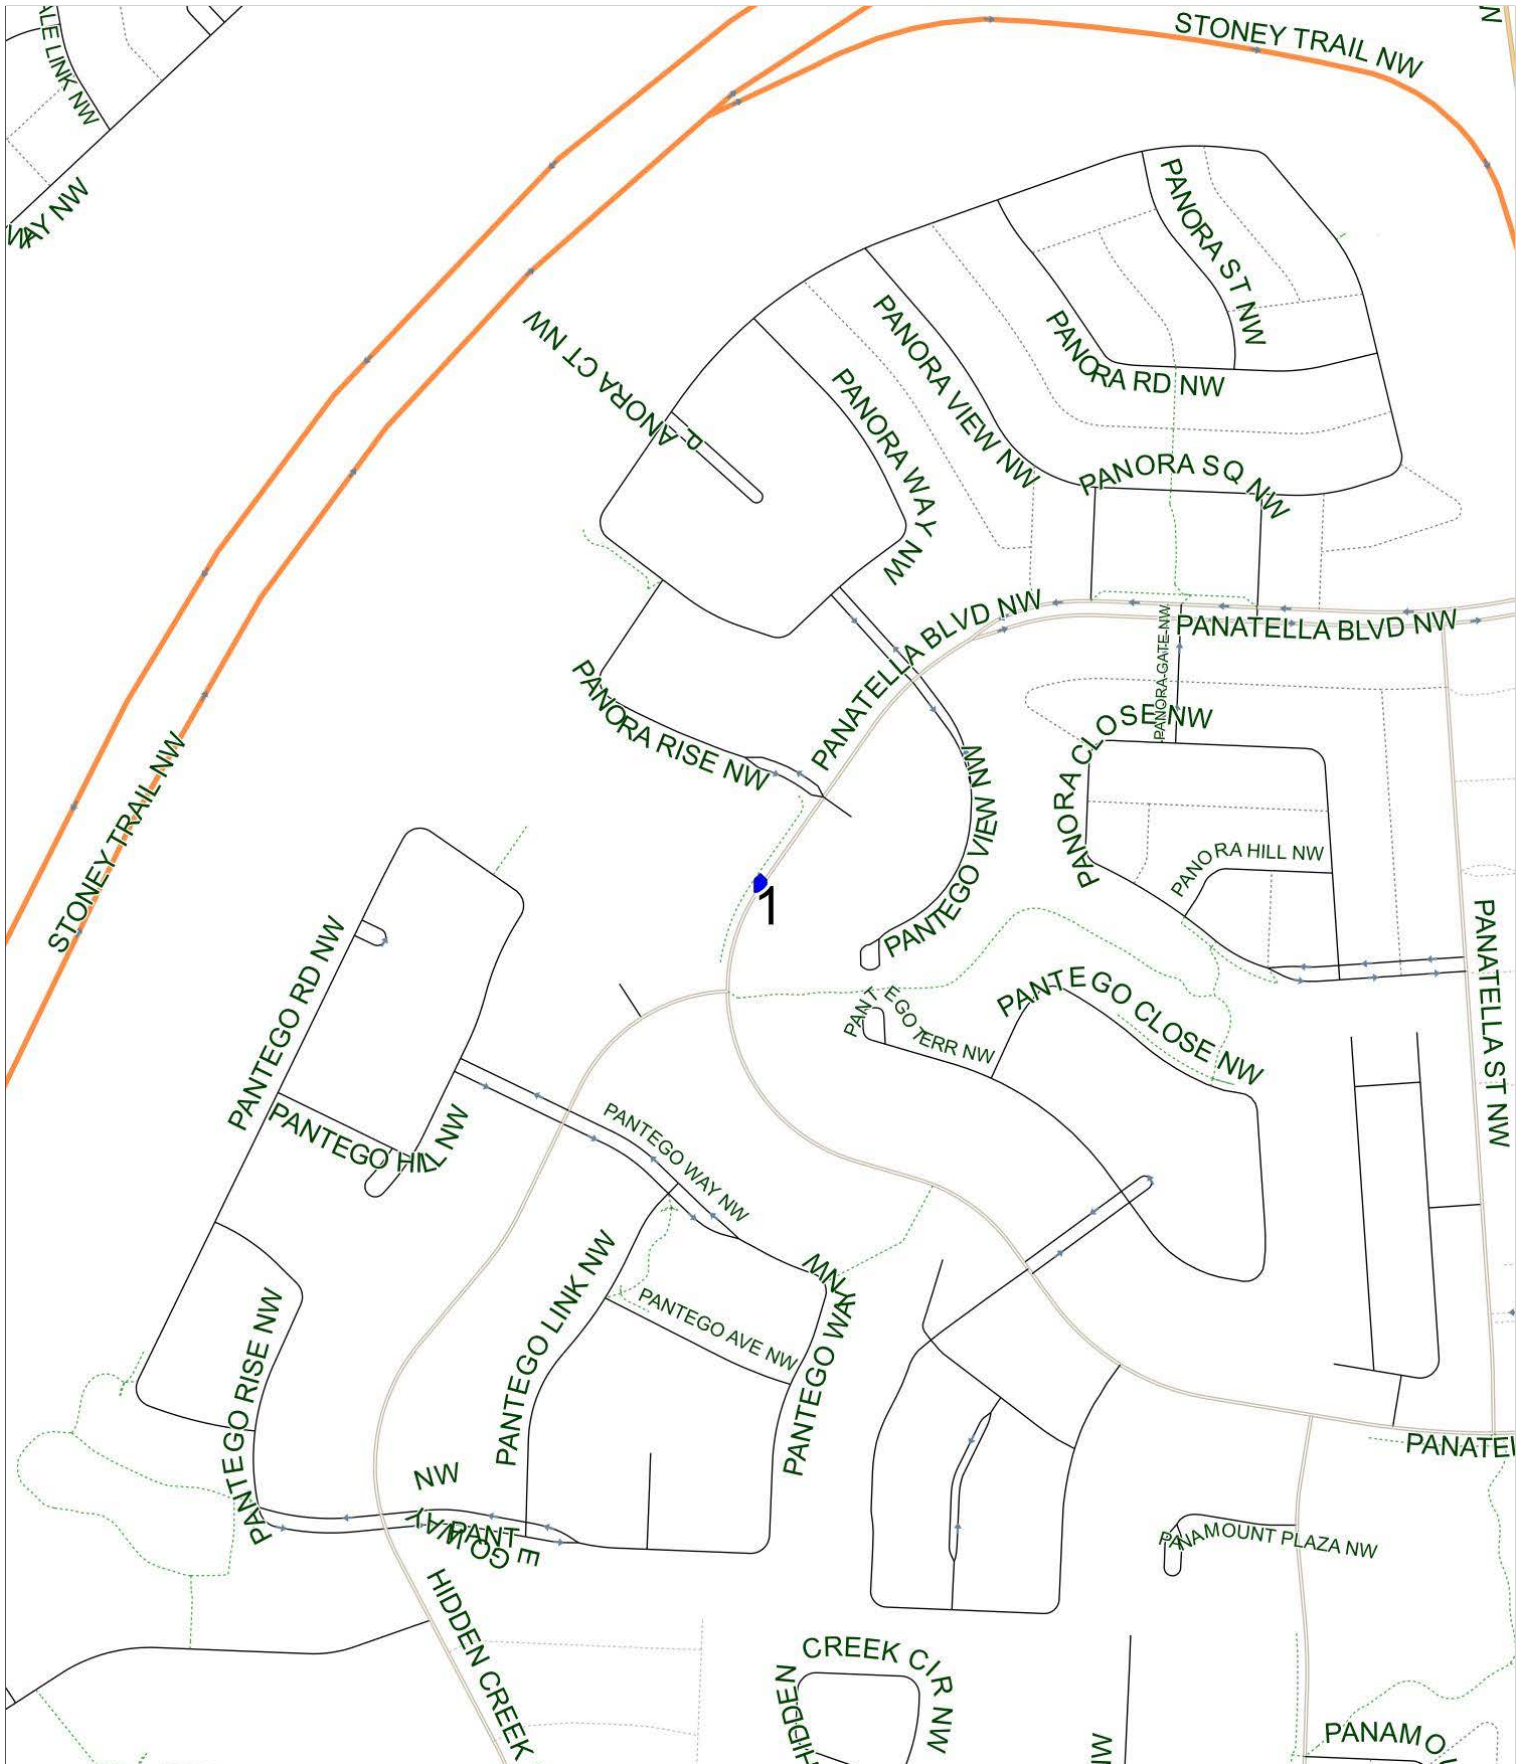

Colonel Sanders/Thornccliffe C AM

Operator: Southland - Ogden Yard (403) 253-9323
Description: Panorama Hills (Northwest Corner)
Instructions: Seat Belt required

Eff: 2019-09-03

#	Time	Description
1	8:32 AM	Westbound Panatella Blvd after Panora Rise NW at green space
2	9:00 AM	Colonel Sanders School, Northbound Northmount Drive NW
3	9:05 AM	Thornccliffe School, Northbound Thornton Road NW

Colonel Sanders/Thornclyffe C PM (MTWR)

Eff: 2019-09-03

Operator: Southland - Ogden Yard (403) 253-9323
Description: Panorama Hills (Northwest Corner)
Instructions: Seat Belt required

#	Time	Description
1	3:53 PM	Colonel Sanders School, Northbound Northmount Drive NW
2	4:03 PM	Thornclyffe School, Northbound Thornton Road NW
3	4:23 PM	Westbound Panatella Blvd after Panora Rise NW at green space

Colonel Sanders/Thornccliffe C PM (F)

Eff: 2019-09-03

Operator: Southland - Ogden Yard (403) 253-9323
Description: Panorama Hills (Northwest Corner)
Instructions: Seat Belt required

#	Time	Description
1	1:30 PM	Colonel Sanders School, Northbound Northmount Drive NW
2	1:35 PM	Thornccliffe School, Northbound Thornton Road NW
3	1:54 PM	Westbound Panatella Blvd after Panora Rise NW at green space