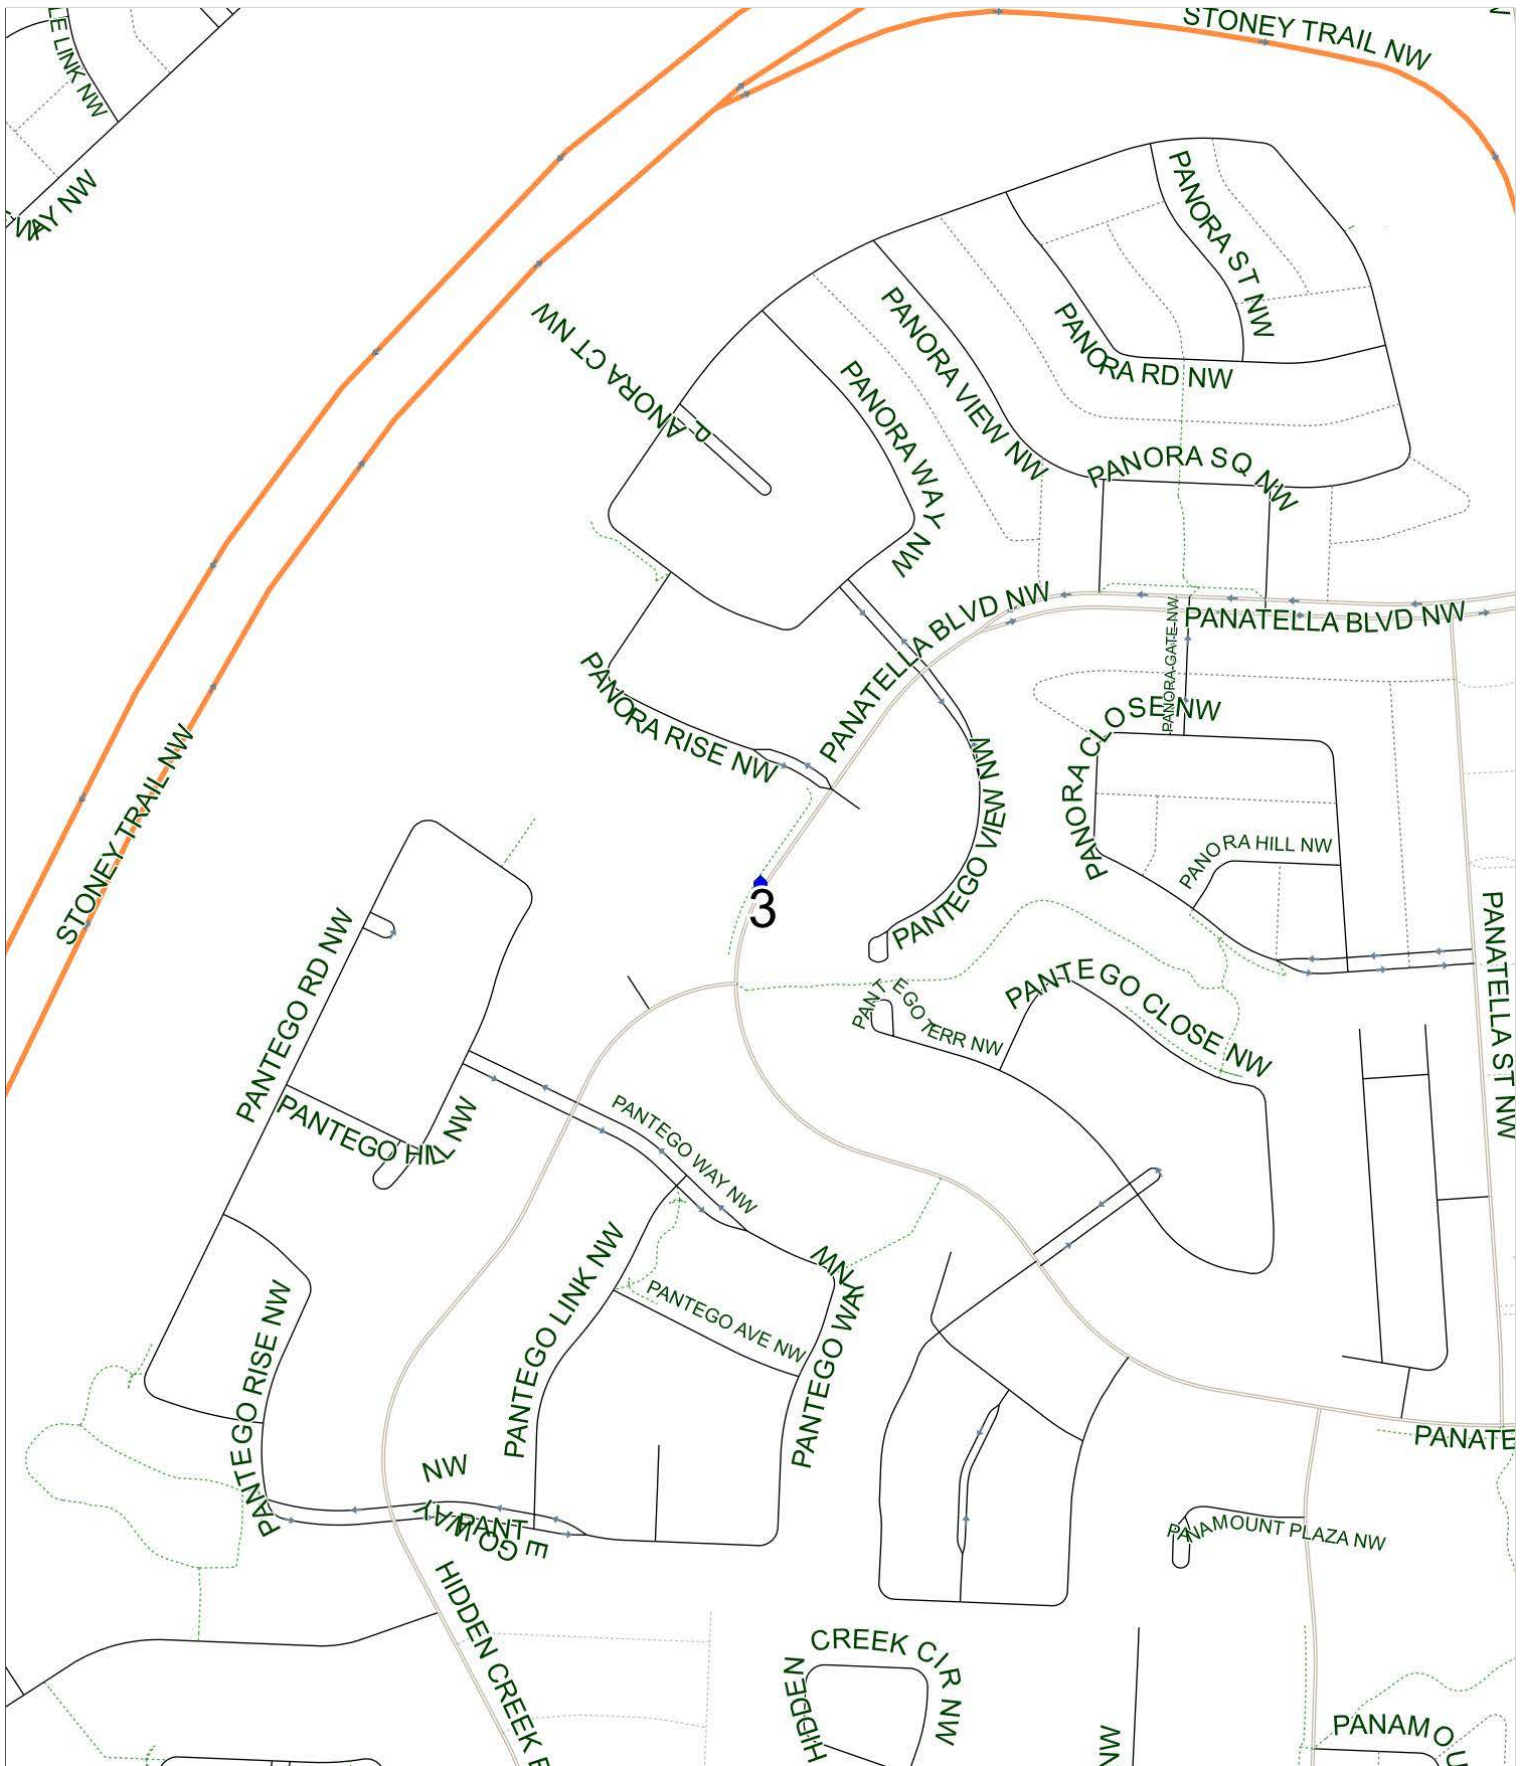

Colonel Sanders/Thornccliffe C AM

Operator: Southland - Ogden Yard (403) 253-9323
Description: Panorama Hills (Northwest Corner)
Instructions: Seat Belt required

Eff: 2019-09-03

#	Time	Description
1	8:32 AM	Westbound Panatella Blvd after Panora Rise NW at green space
2	9:00 AM	Colonel Sanders School, Northbound Northmount Drive NW
3	9:05 AM	Thornccliffe School, Northbound Thornton Road NW

Colonel Sanders/Thornclyffe C PM (MTWR)

Eff: 2019-09-03

Operator: Southland - Ogden Yard (403) 253-9323
Description: Panorama Hills (Northwest Corner)
Instructions: Seat Belt required

#	Time	Description
1	3:53 PM	Colonel Sanders School, Northbound Northmount Drive NW
2	4:03 PM	Thornclyffe School, Northbound Thornton Road NW
3	4:23 PM	Westbound Panatella Blvd after Panora Rise NW at green space

Colonel Sanders/Thornccliffe C PM (F)

Eff: 2019-09-03

Operator: Southland - Ogden Yard (403) 253-9323
Description: Panorama Hills (Northwest Corner)
Instructions: Seat Belt required

#	Time	Description
1	1:30 PM	Colonel Sanders School, Northbound Northmount Drive NW
2	1:35 PM	Thornccliffe School, Northbound Thornton Road NW
3	1:54 PM	Westbound Panatella Blvd after Panora Rise NW at green space