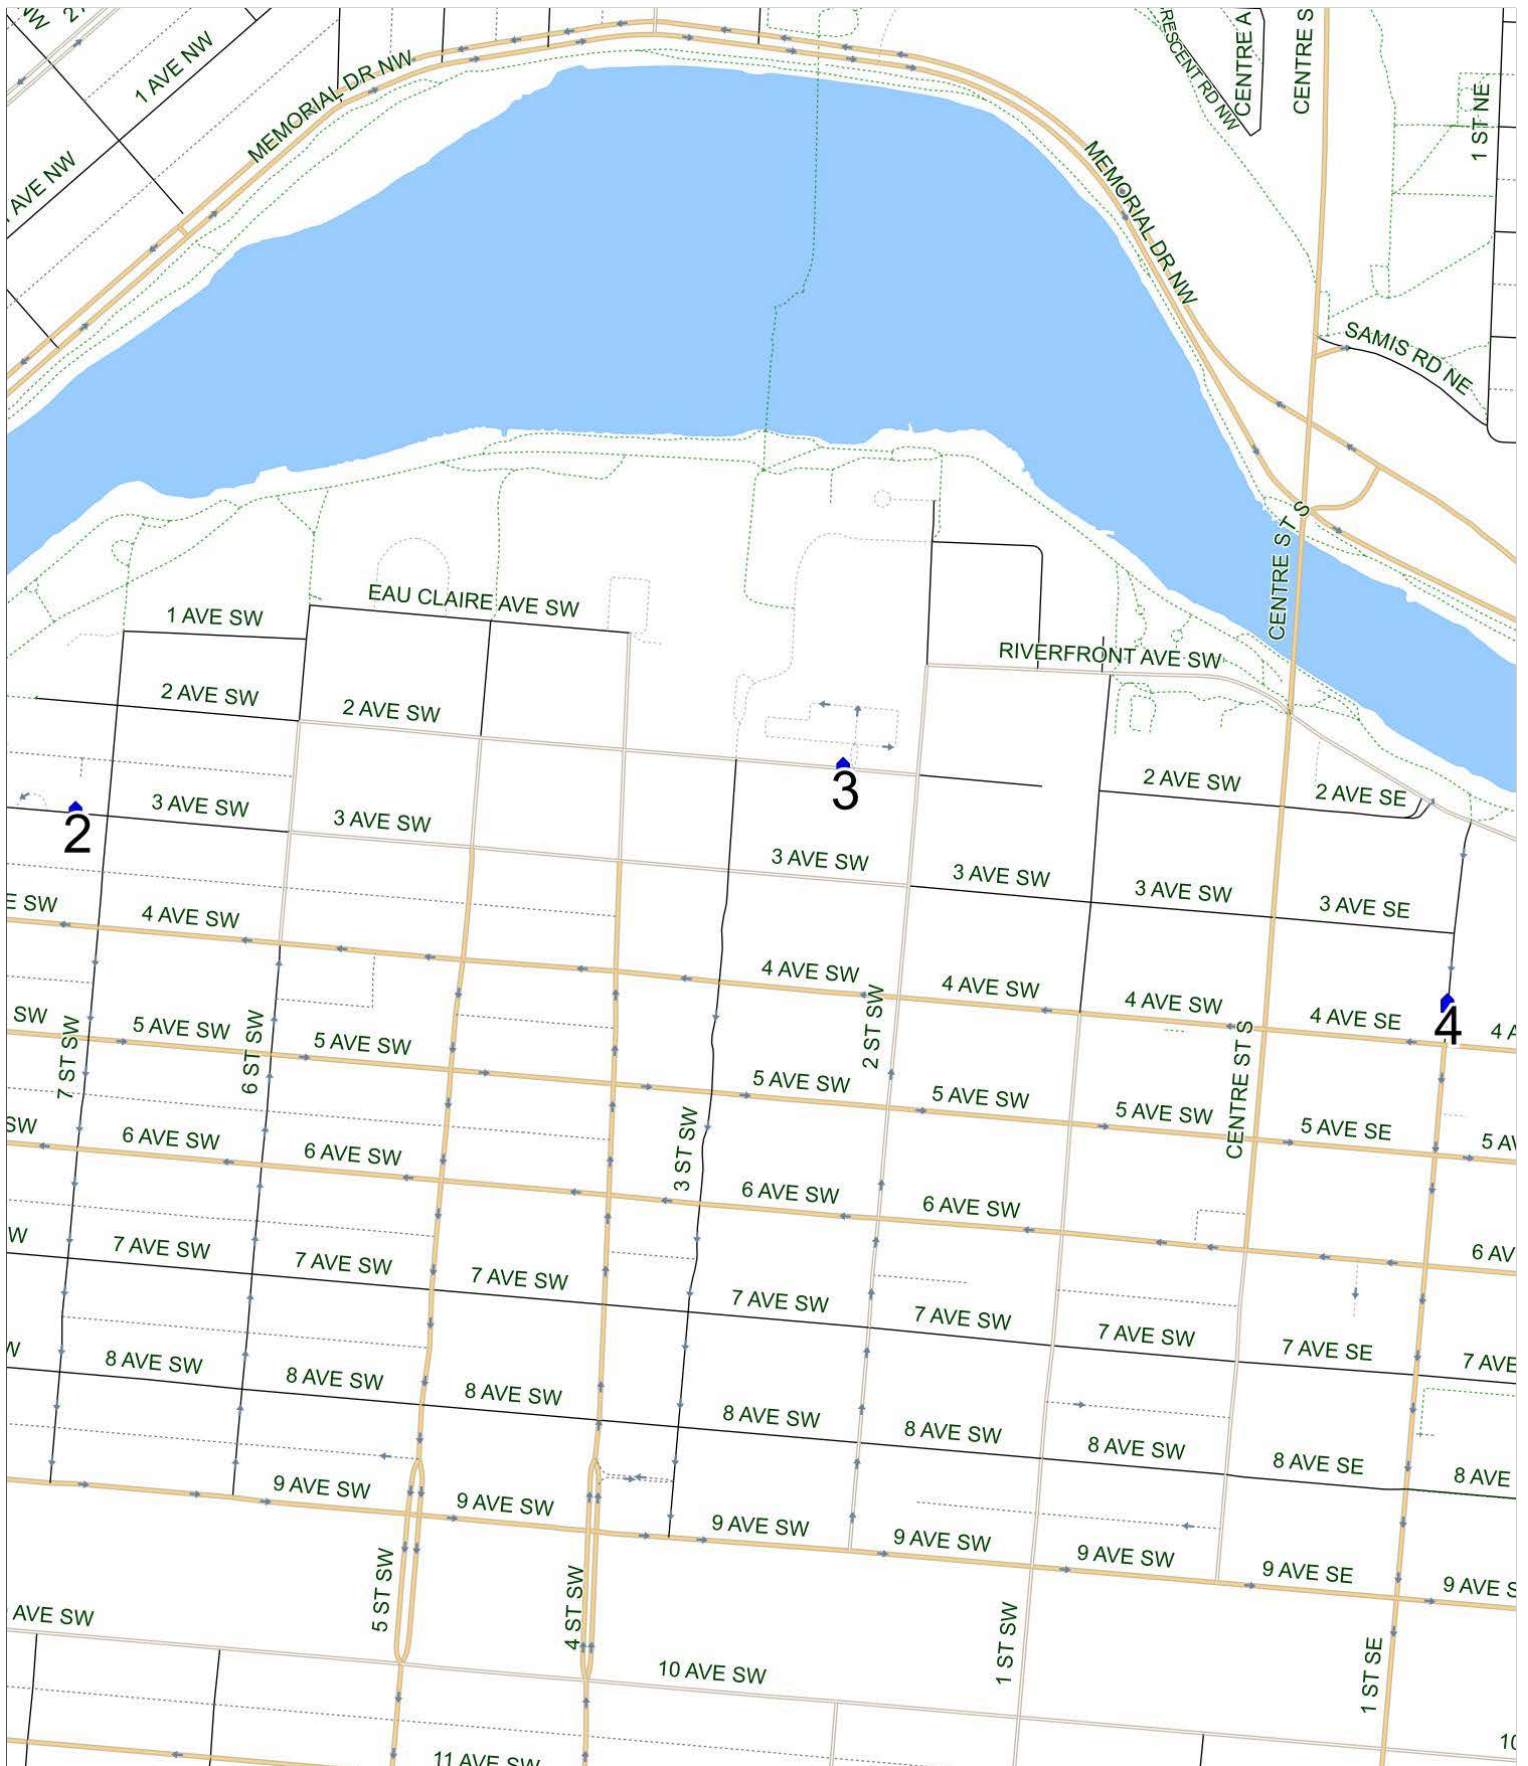

Connaught A AM

Operator: Southland - Ogden Yard (403) 253-9323
Description: betline

Eff: 2019-09-03

#	Time	Description
1	7:30 AM	Westbound 4 Avenue before 1 Street SE at the Harry Hayes Building
2	7:35 AM	Westbound 2 Avenue after 2 Street SW at the CT Stop
3	7:43 AM	Southbound 7 Street after 3 Avenue SW at the CT Stop
4	7:50 AM	Connaught School, Westbound 13 Avenue SW

Connaught A PM (MTWR)

Operator: Southland - Ogden Yard (403) 253-9323
Description: betline

Eff: 2019-09-03

#	Time	Description
1	2:40 PM	Connaught School, Westbound 13 Avenue SW
2	2:47 PM	Eastbound 3 Avenue before 7 Street SW
3	2:53 PM	Eastbound 2 Avenue before 2 Street SW
4	2:57 PM	Southbound 1 Street before 4 Avenue SE at the CT Stop

Connaught A PM (F)

Operator: Southland - Ogden Yard (403) 253-9323
Description: betline

Eff: 2019-09-03

#	Time	Description
1	12:25 PM	Connaught School Westbound 13 Avenue SW
2	12:30 PM	Eastbound 3 Avenue before 7 Street SW
3	12:42 PM	Eastbound 2 Avenue before 2 Street SW
4	12:46 PM	Southbound 1 Street before 4 Avenue SE at the CT Stop