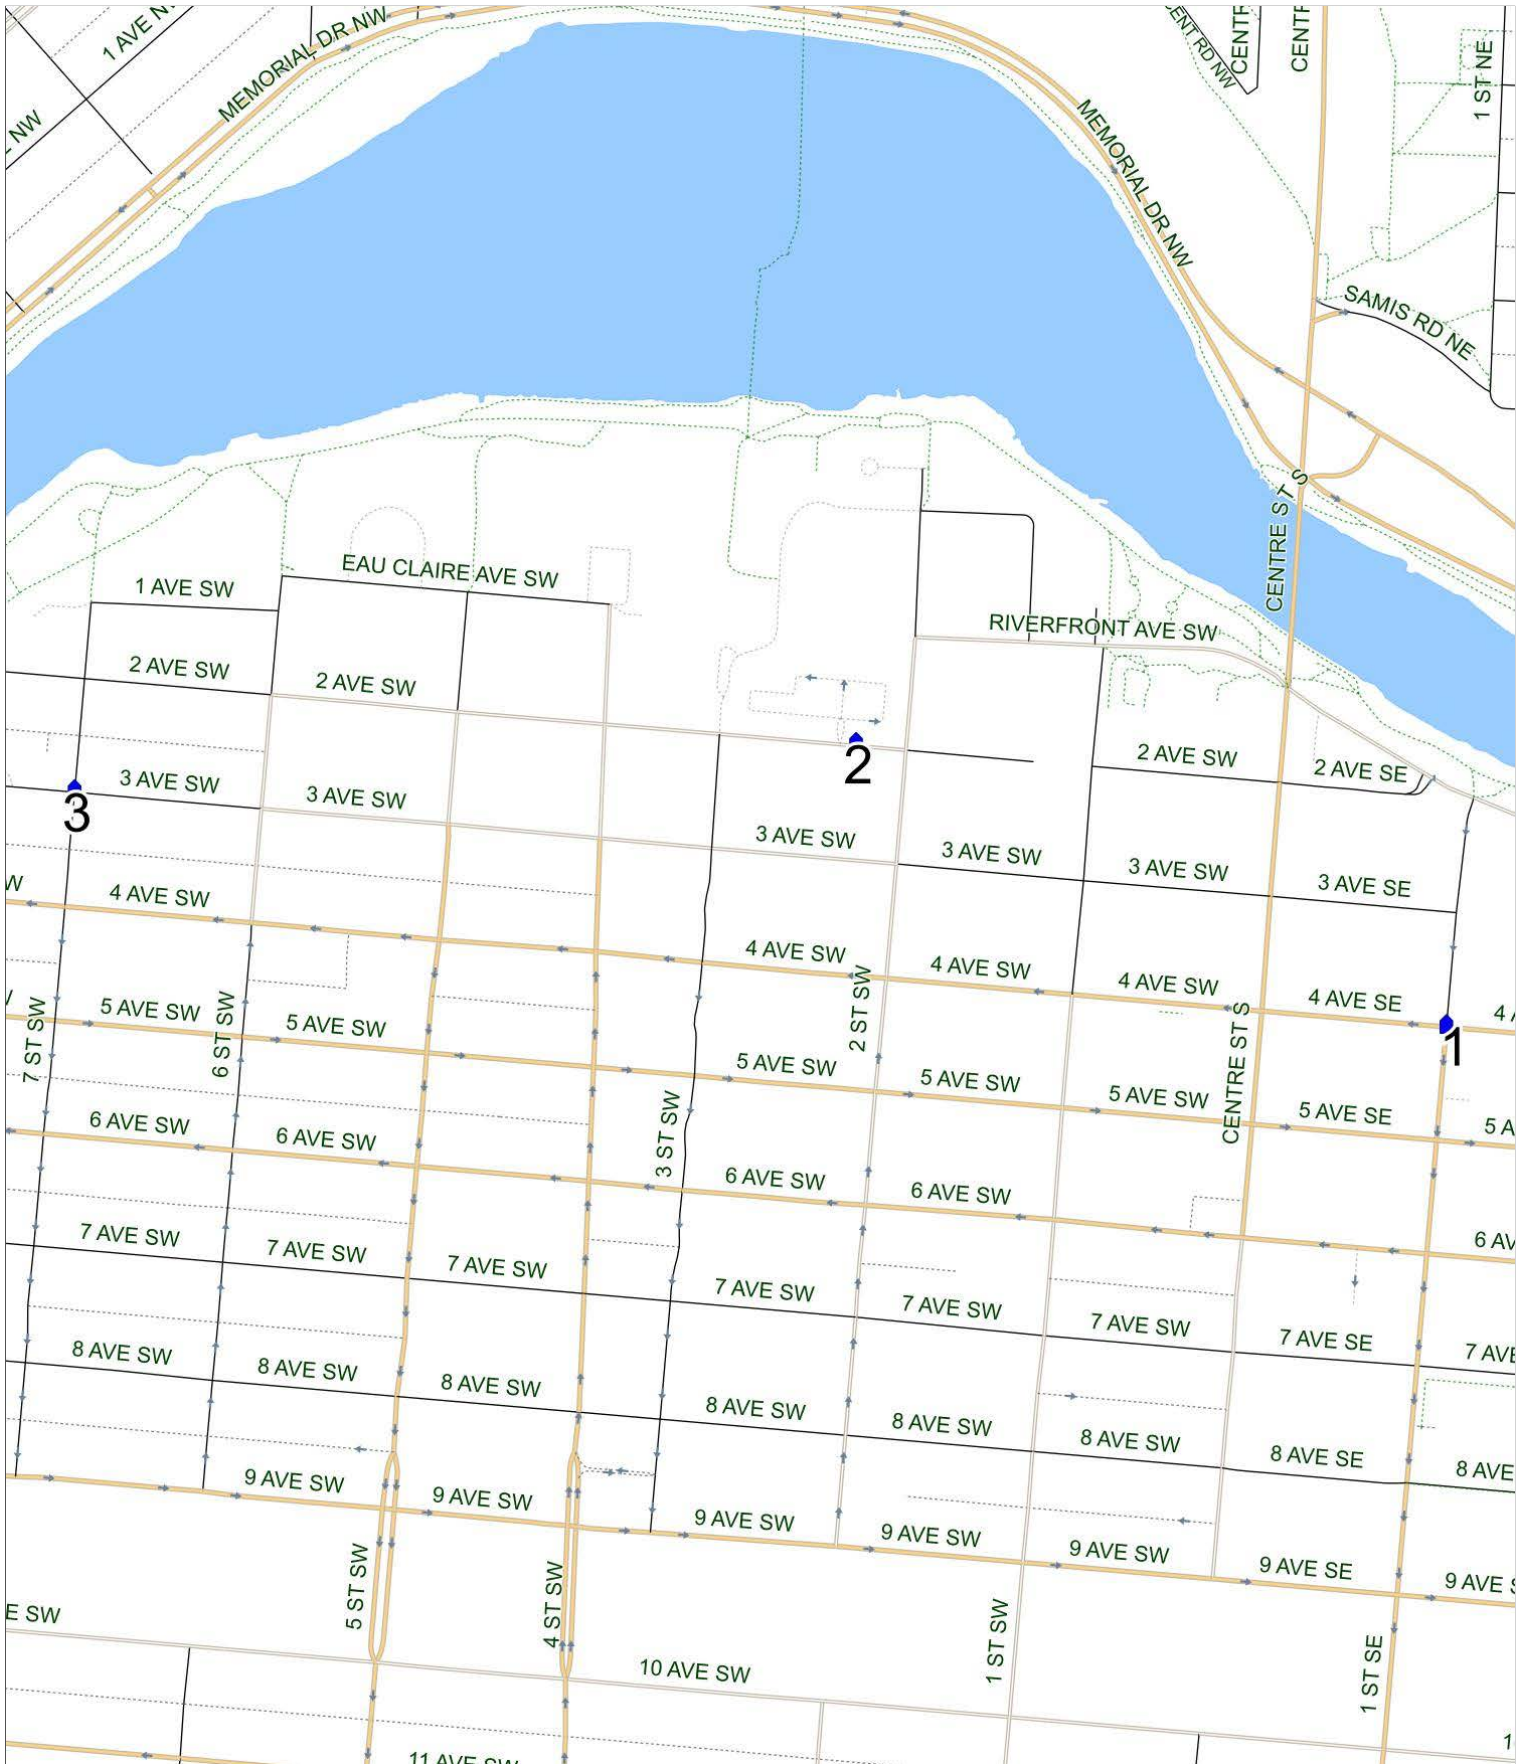

Connaught A AM

Operator: Southland - Ogden Yard (403) 253-9323
Description: betline

Eff: 2019-09-03

#	Time	Description
1	7:30 AM	Westbound 4 Avenue before 1 Street SE at the Harry Hayes Building
2	7:35 AM	Westbound 2 Avenue after 2 Street SW at the CT Stop
3	7:43 AM	Southbound 7 Street after 3 Avenue SW at the CT Stop
4	7:50 AM	Connaught School, Westbound 13 Avenue SW

Connaught A PM (MTWR)

Operator: Southland - Ogden Yard (403) 253-9323
Description: betline

Eff: 2019-09-03

#	Time	Description
1	2:40 PM	Connaught School, Westbound 13 Avenue SW
2	2:47 PM	Eastbound 3 Avenue before 7 Street SW
3	2:53 PM	Eastbound 2 Avenue before 2 Street SW
4	2:57 PM	Southbound 1 Street before 4 Avenue SE at the CT Stop

Connaught A PM (F)

Operator: Southland - Ogden Yard (403) 253-9323
Description: betline

Eff: 2019-09-03

#	Time	Description
1	12:25 PM	Connaught School Westbound 13 Avenue SW
2	12:30 PM	Eastbound 3 Avenue before 7 Street SW
3	12:42 PM	Eastbound 2 Avenue before 2 Street SW
4	12:46 PM	Southbound 1 Street before 4 Avenue SE at the CT Stop