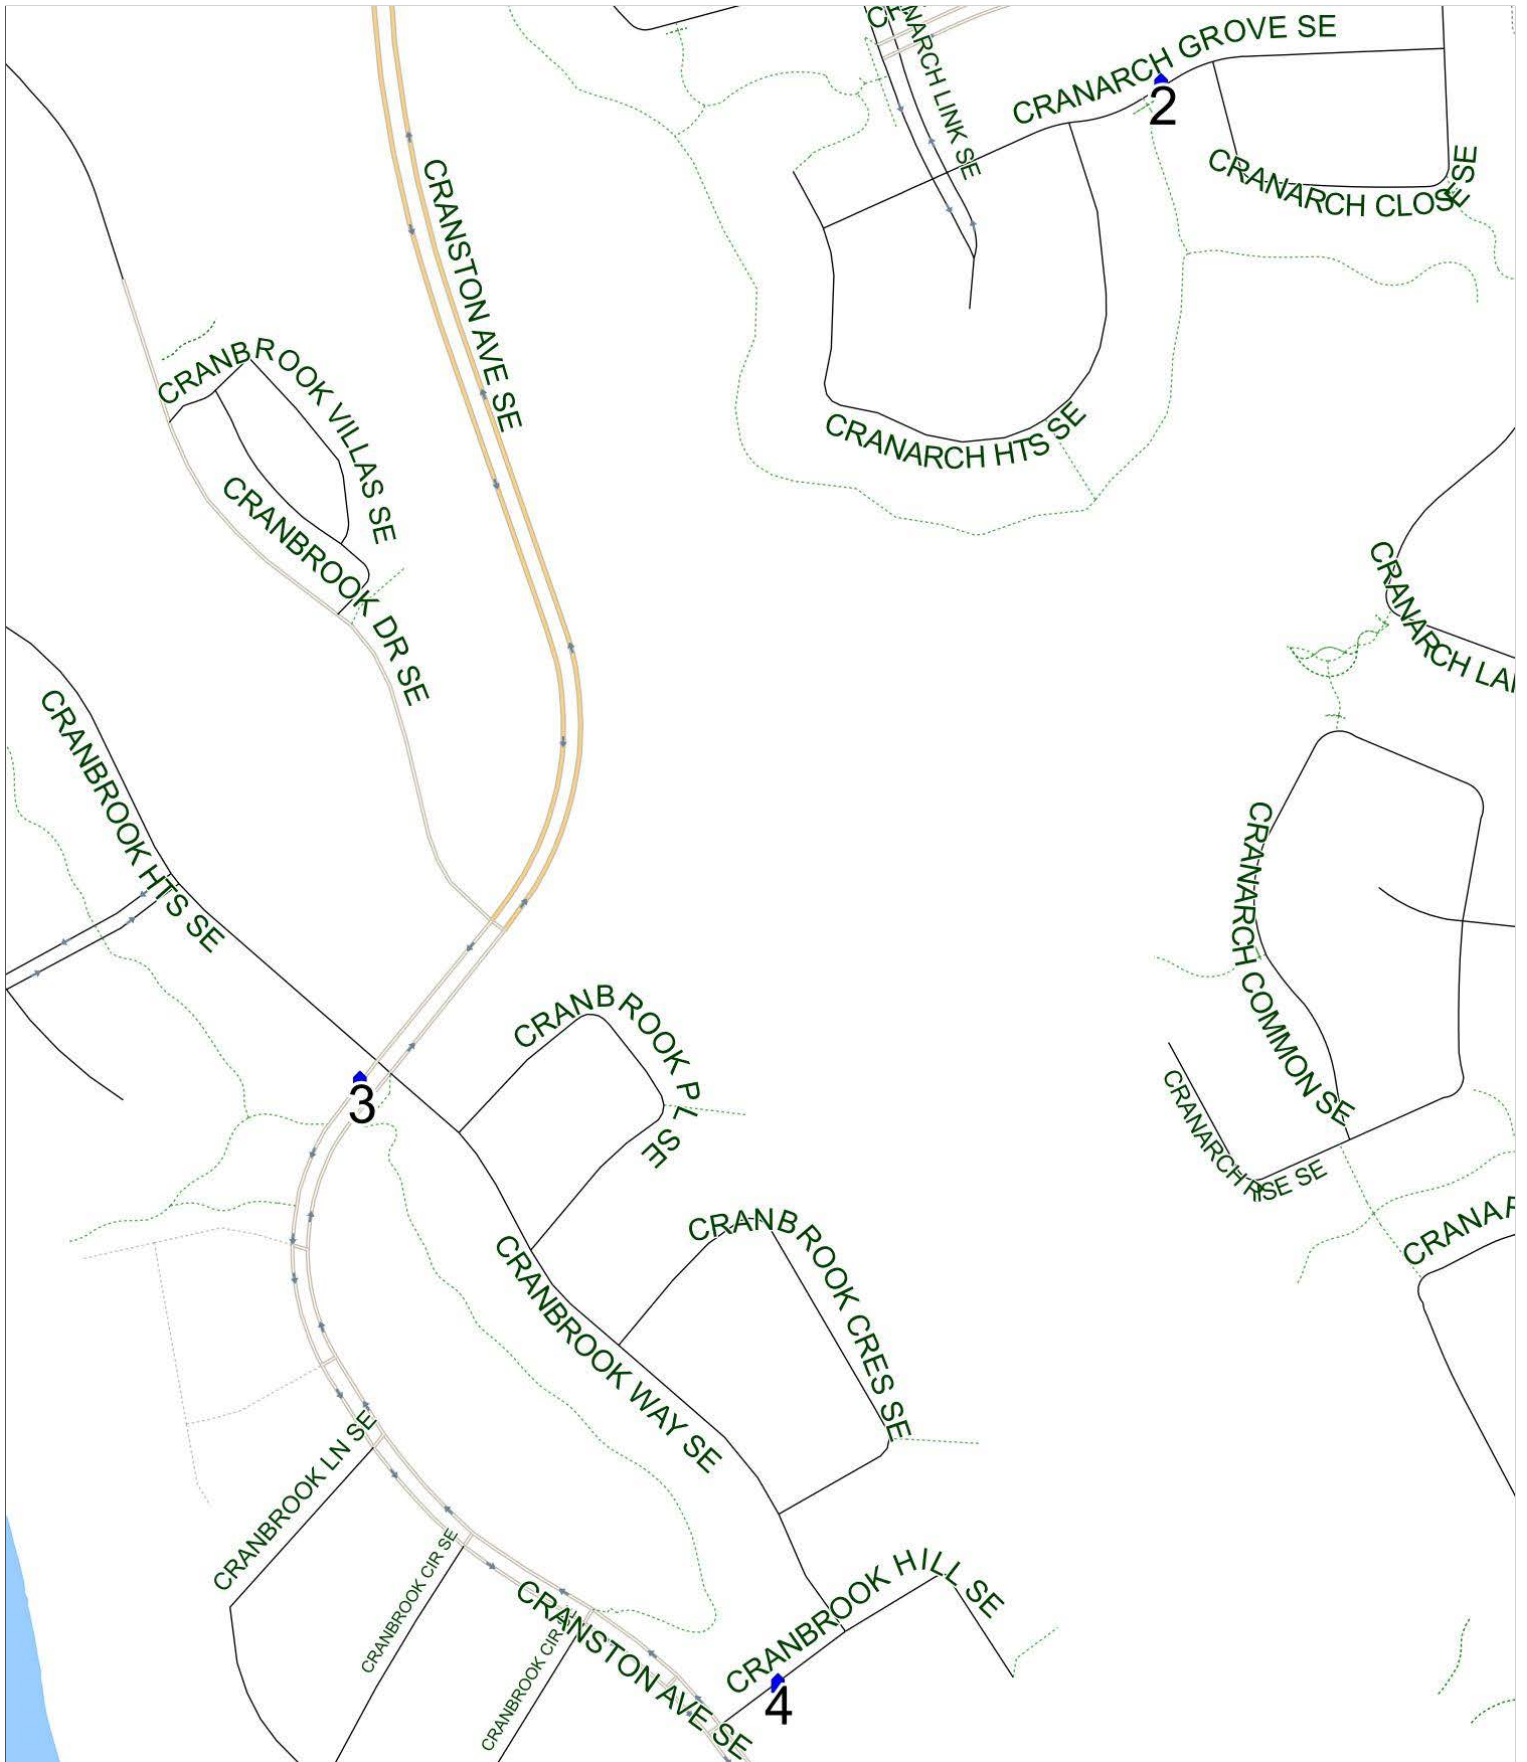

Cranston B AM

Operator: Southland - Spruce Yard (403) 873-7268
Description: Cranston

Eff: 2019-09-03

#	Time	Description
1	7:29 AM	Southbound Cranston Avenue after Cranbrook Heights SE at green space
2	7:33 AM	Northbound Cranbrook Hill after Cranston Avenue SE (west arm) at green space
3	7:45 AM	Westbound Cranarch Grove after Cranarch Close SE (west arm) at green space
4	7:50 AM	Cranston School, Northbound Cranston Drive SE (west arm)

Cranston B PM (MTWR)

Operator: Southland - Spruce Yard (403) 873-7268
Description: Cranston

Eff: 2019-09-03

#	Time	Description
1	2:40 PM	Cranston School, Northbound Cranston Drive SE (west arm)
2	2:47 PM	Westbound Cranarch Grove after Cranarch Close SE (west arm) at green space
3	2:59 PM	Southbound Cranston Avenue after Cranbrook Heights SE at green space
4	3:03 PM	Northbound Cranbrook Hill after Cranston Avenue SE (west arm) at green space

Cranston B PM (F)

Operator: Southland - Spruce Yard (403) 873-7268
 Description: Cranston

Eff: 2019-09-03

#	Time	Description
1	11:55 AM	Cranston School, Northbound Cranston Drive SE (west arm)
2	12:02 PM	Westbound Cranarch Grove after Cranarch Close SE (west arm) at green space
3	12:14 PM	Southbound Cranston Avenue after Cranbrook Heights SE at green space
4	12:18 PM	Northbound Cranbrook Hill after Cranston Avenue SE (west arm) at green space