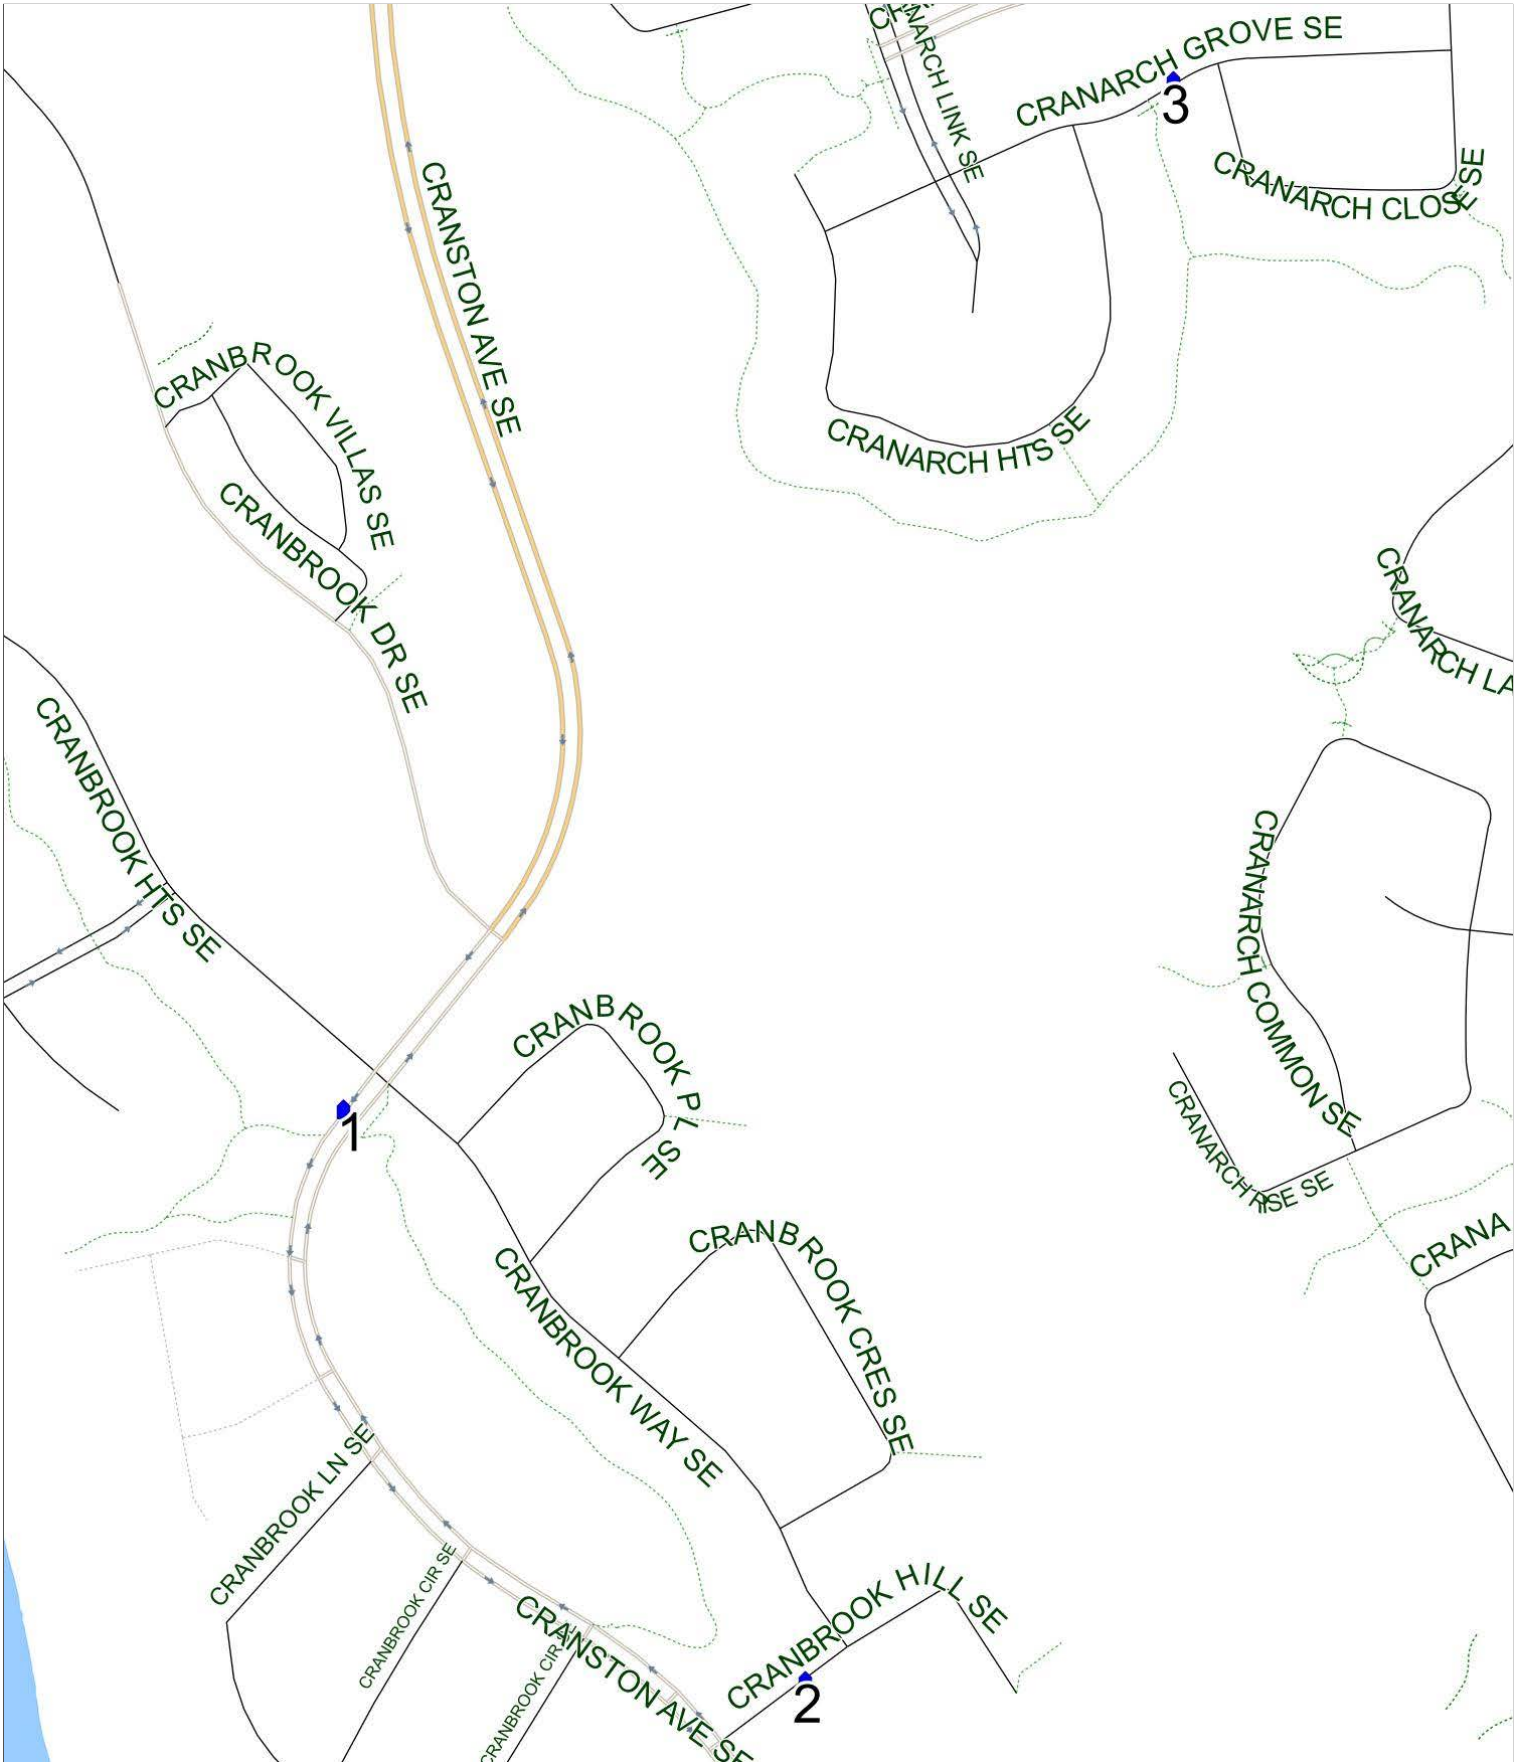

Cranston B AM

Operator: Southland - Spruce Yard (403) 873-7268
Description: Cranston

Eff: 2019-09-03

#	Time	Description
1	7:29 AM	Southbound Cranston Avenue after Cranbrook Heights SE at green space
2	7:33 AM	Northbound Cranbrook Hill after Cranston Avenue SE (west arm) at green space
3	7:45 AM	Westbound Cranarch Grove after Cranarch Close SE (west arm) at green space
4	7:50 AM	Cranston School, Northbound Cranston Drive SE (west arm)

Cranston B PM (MTWR)

Operator: Southland - Spruce Yard (403) 873-7268
Description: Cranston

Eff: 2019-09-03

#	Time	Description
1	2:40 PM	Cranston School, Northbound Cranston Drive SE (west arm)
2	2:47 PM	Westbound Cranarch Grove after Cranarch Close SE (west arm) at green space
3	2:59 PM	Southbound Cranston Avenue after Cranbrook Heights SE at green space
4	3:03 PM	Northbound Cranbrook Hill after Cranston Avenue SE (west arm) at green space

Cranston B PM (F)

Operator: Southland - Spruce Yard (403) 873-7268
 Description: Cranston

Eff: 2019-09-03

#	Time	Description
1	11:55 AM	Cranston School, Northbound Cranston Drive SE (west arm)
2	12:02 PM	Westbound Cranarch Grove after Cranarch Close SE (west arm) at green space
3	12:14 PM	Southbound Cranston Avenue after Cranbrook Heights SE at green space
4	12:18 PM	Northbound Cranbrook Hill after Cranston Avenue SE (west arm) at green space