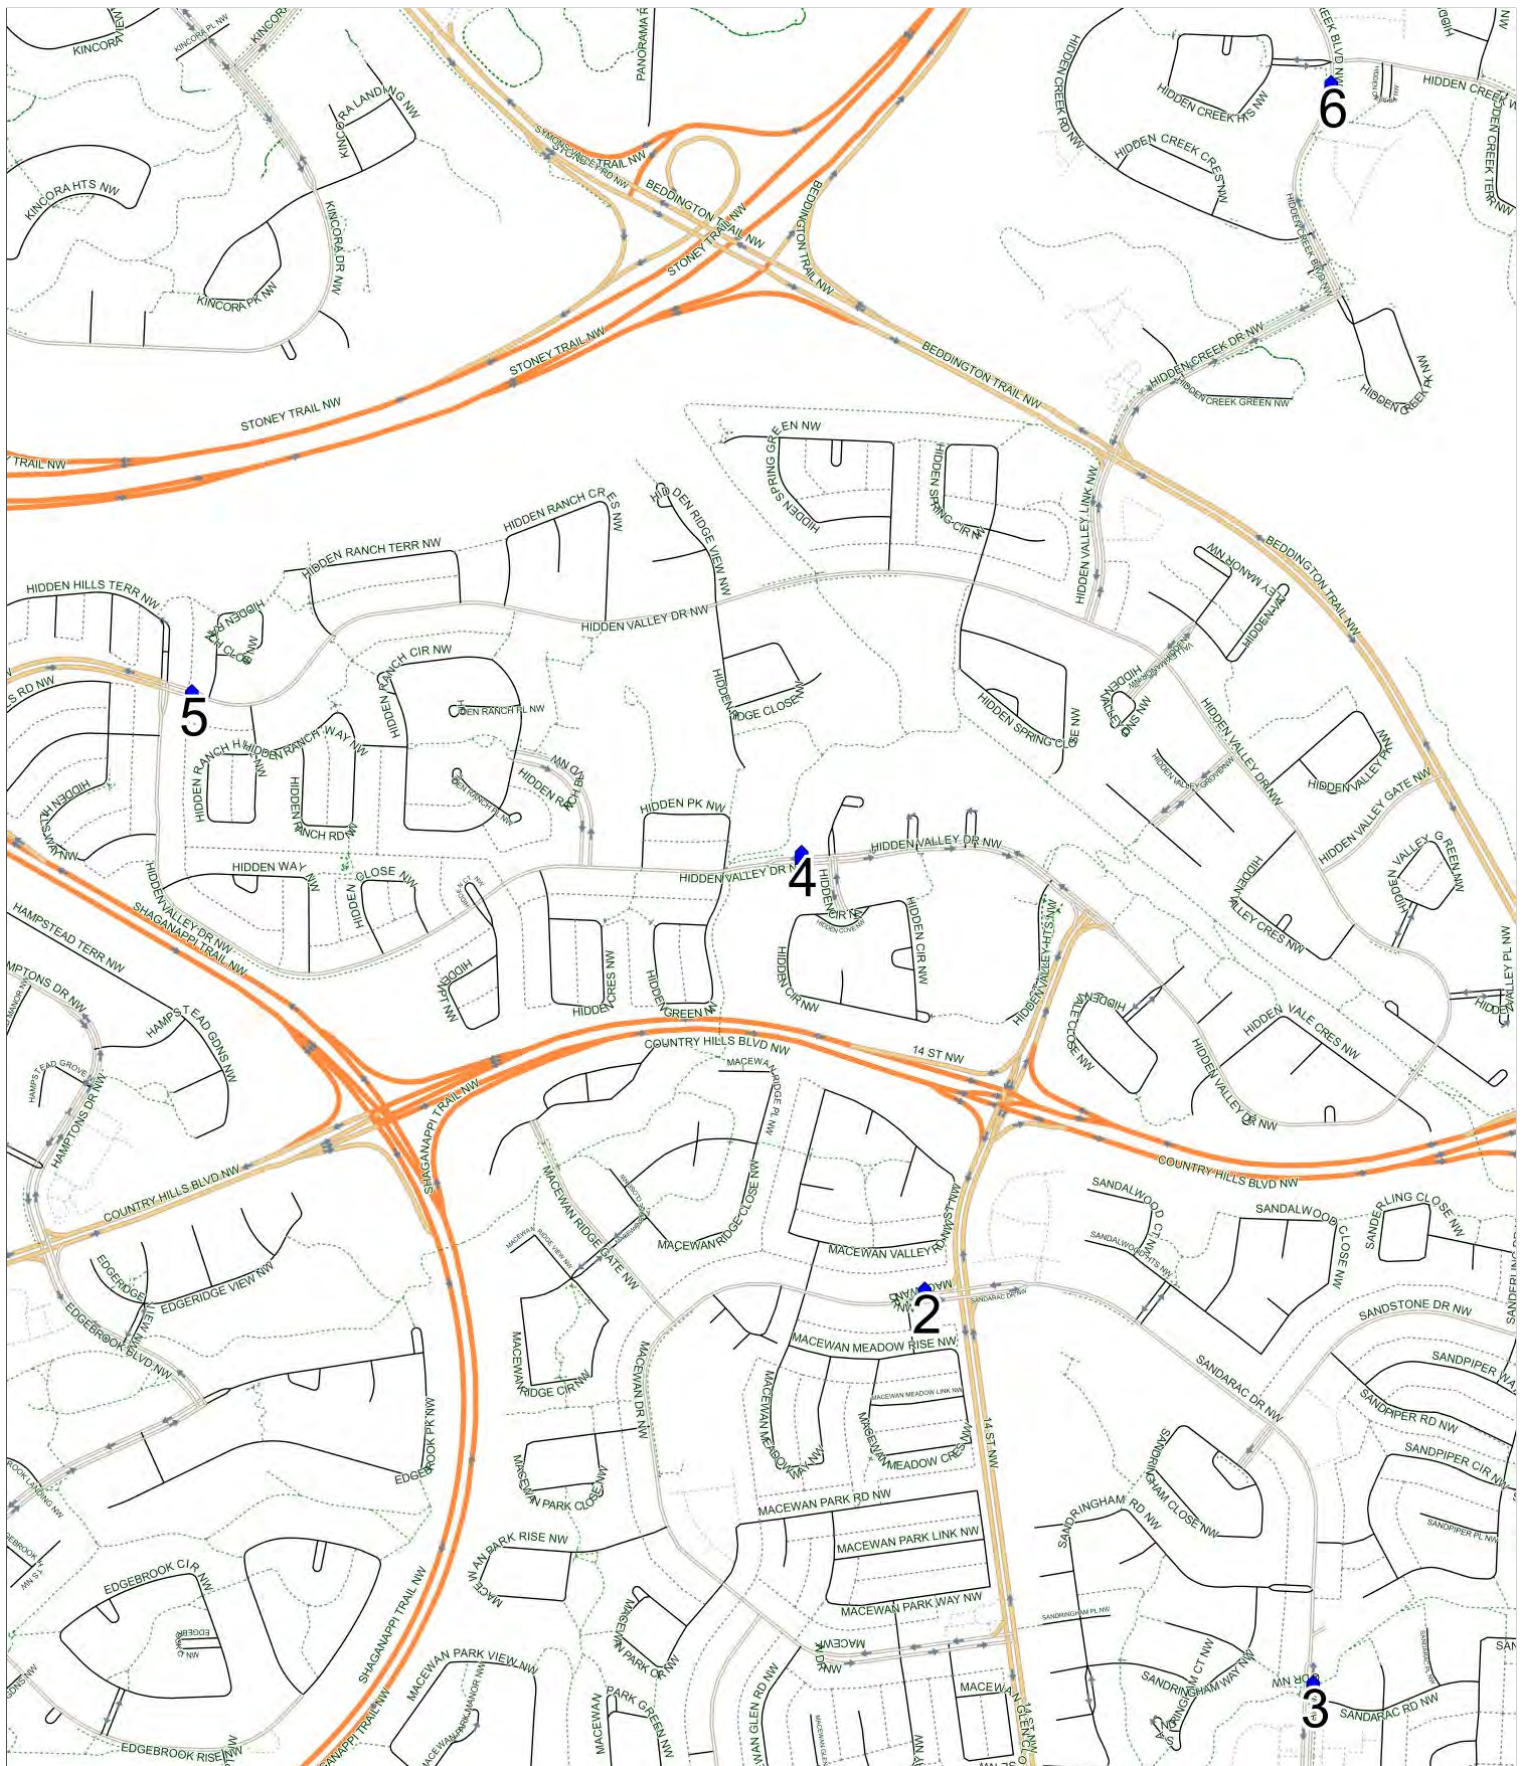

Dalhousie D AM

Operator: Southland - CFB Yard (403) 387-2907
 Description: Hidden Creek, Hidden Valley, MacEwan, Sandstone

Eff: 2019-09-03

#	Time	Description
1	8:30 AM	Southbound Hidden Creek Boulevard after Hidden Creek Way NW at CT Stop
2	8:36 AM	Westbound Hidden Valley Drive (north arm) after Hidden Ranch Close NW at mailboxes
3	8:39 AM	Eastbound Hidden Valley Drive (west arm) after Hidden Green NW at concrete pad after pathway
4	8:42 AM	Westbound MacEwan Drive (north arm) after 14 Street NW at CT Stop
5	8:47 AM	Northbound Sandarac Drive after Sandarac Road NW at concrete pad and pathway
6	9:00 AM	Dalhousie School, Westbound Dallyn Street NW

Dalhousie D PM (MTWR)

Operator: Southland - CFB Yard (403) 387-2907
 Description: Hidden Creek, Hidden Valley, MacEwan, Sandstone

Eff: 2019-09-03

#	Time	Description
1	4:00 PM	Dalhousie School, Westbound Dallyn Street NW
2	4:10 PM	Westbound MacEwan Drive (north arm) after 14 Street NW at CT Stop
3	4:17 PM	Northbound Sandarac Drive after Sandarac Road NW at concrete pad and pathway
4	4:23 PM	Westbound Hidden Valley Drive (south arm) after 300 Hidden Valley Landing NW at CT Stop
5	4:28 PM	Eastbound Hidden Valley Drive (north arm) after Hidden Valley Drive NW (west arm) at CT Stop
6	4:35 PM	Southbound Hidden Creek Boulevard after Hidden Creek Way NW at CT Stop

Dalhousie D PM (F)

Operator: Southland - CFB Yard (403) 387-2907
 Description: Hidden Creek, Hidden Valley, MacEwan, Sandstone

Eff: 2019-09-03

#	Time	Description
1	1:30 PM	Dalhousie School, Westbound Dallyn Street NW
2	1:40 PM	Westbound MacEwan Drive (north arm) after 14 Street NW at CT Stop
3	1:47 PM	Northbound Sandarac Drive after Sandarac Road NW at concrete pad and pathway
4	1:53 PM	Westbound Hidden Valley Drive (south arm) after 300 Hidden Valley Landing NW at CT Stop
5	1:58 PM	Eastbound Hidden Valley Drive (north arm) after Hidden Valley Drive NW (west arm) at CT Stop
6	2:05 PM	Southbound Hidden Creek Boulevard after Hidden Creek Way NW at CT Stop