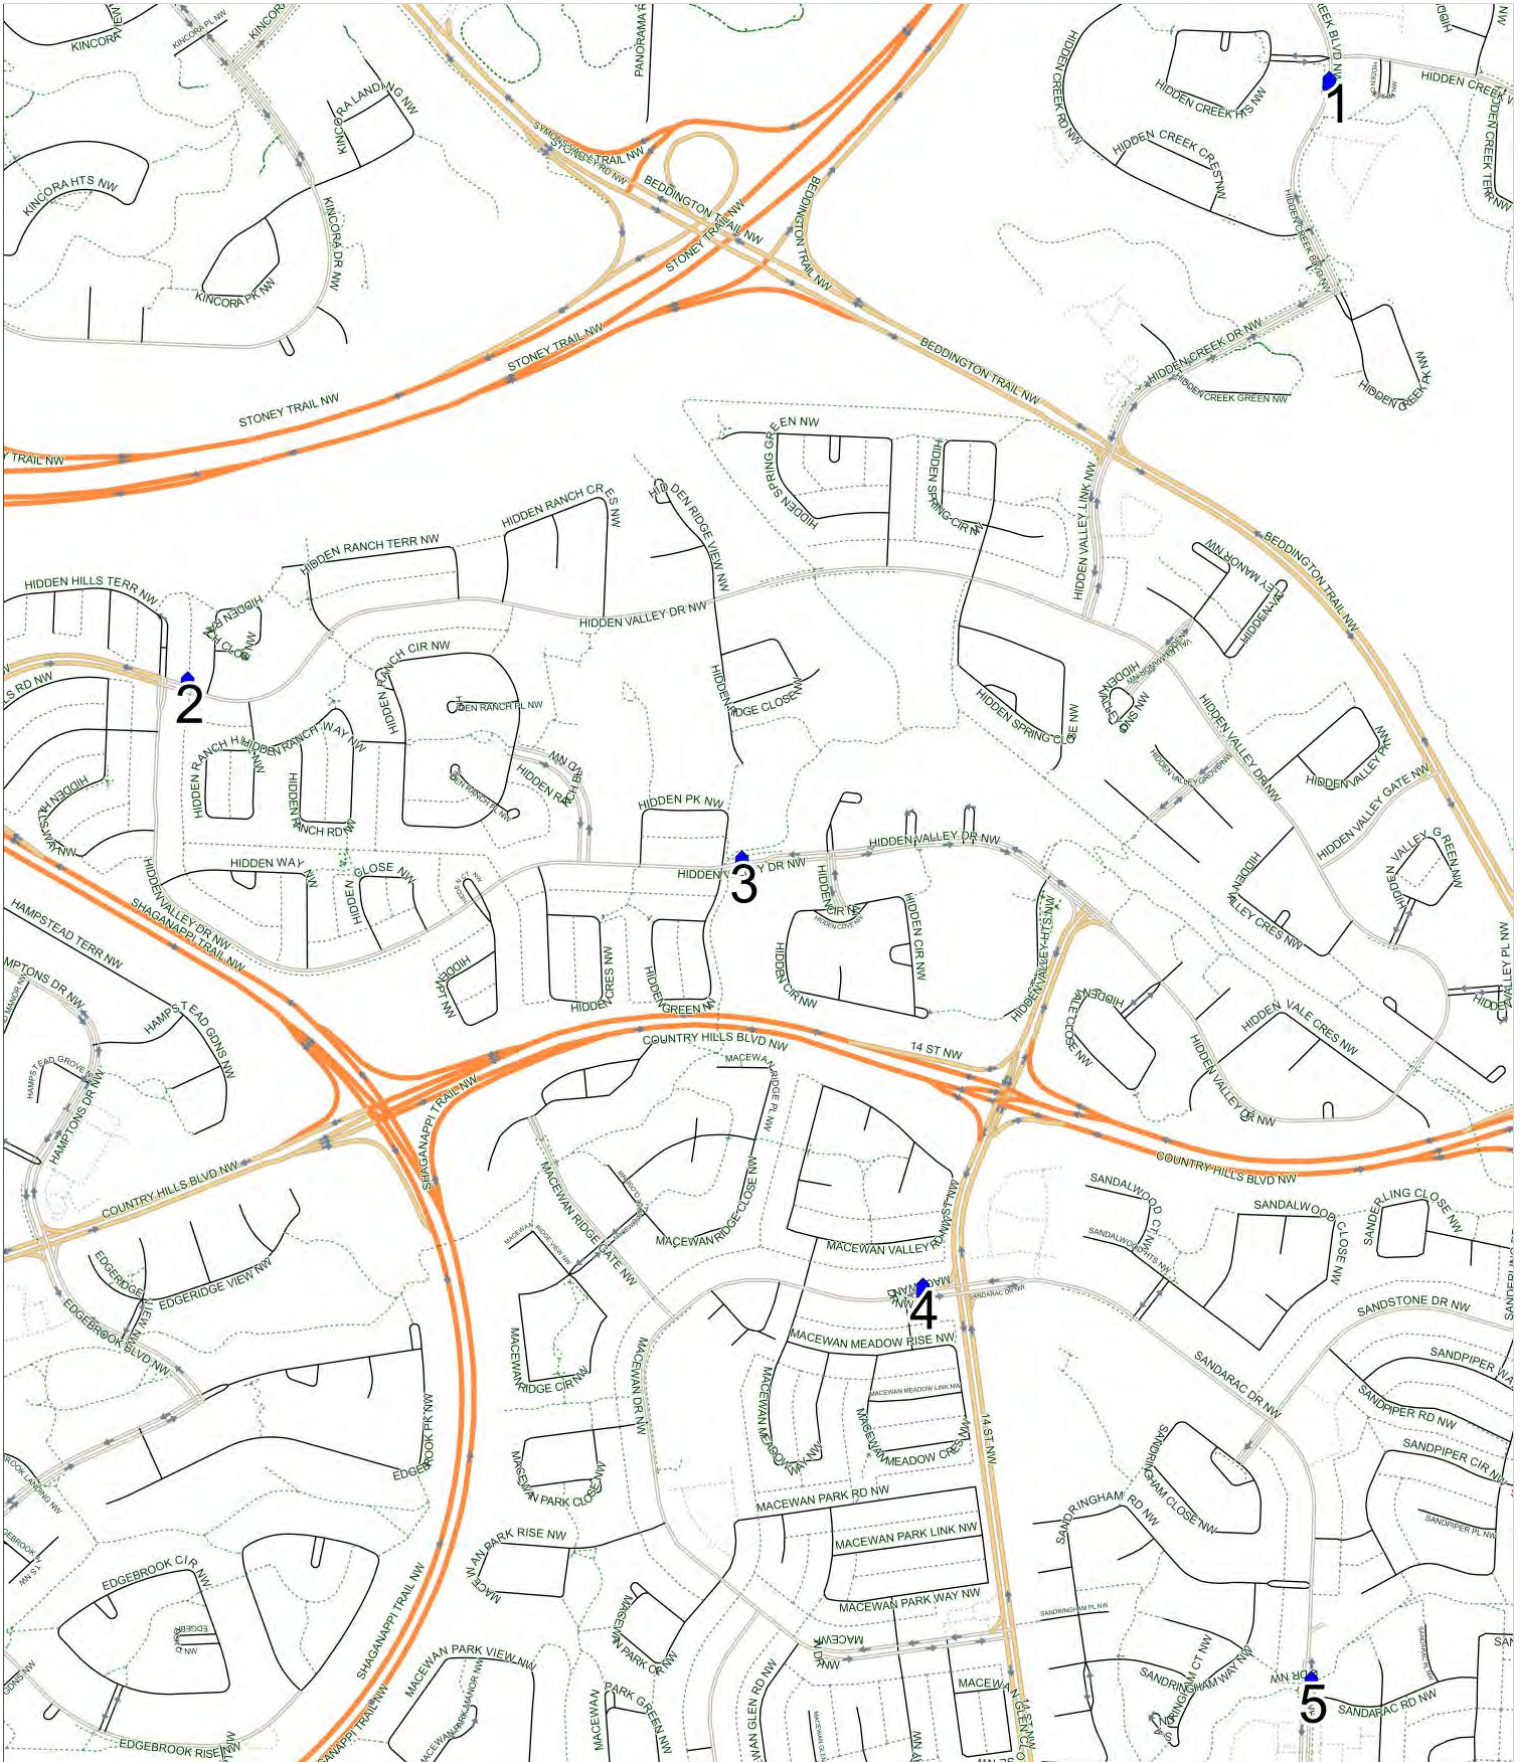

Dalhousie D AM

Operator: Southland - CFB Yard (403) 387-2907
 Description: Hidden Creek, Hidden Valley, MacEwan, Sandstone

Eff: 2019-09-03

#	Time	Description
1	8:30 AM	Southbound Hidden Creek Boulevard after Hidden Creek Way NW at CT Stop
2	8:36 AM	Westbound Hidden Valley Drive (north arm) after Hidden Ranch Close NW at mailboxes
3	8:39 AM	Eastbound Hidden Valley Drive (west arm) after Hidden Green NW at concrete pad after pathway
4	8:42 AM	Westbound MacEwan Drive (north arm) after 14 Street NW at CT Stop
5	8:47 AM	Northbound Sandarac Drive after Sandarac Road NW at concrete pad and pathway
6	9:00 AM	Dalhousie School, Westbound Dallyn Street NW

Dalhousie D PM (MTWR)

Operator: Southland - CFB Yard (403) 387-2907
 Description: Hidden Creek, Hidden Valley, MacEwan, Sandstone

Eff: 2019-09-03

#	Time	Description
1	4:00 PM	Dalhousie School, Westbound Dallyn Street NW
2	4:10 PM	Westbound MacEwan Drive (north arm) after 14 Street NW at CT Stop
3	4:17 PM	Northbound Sandarac Drive after Sandarac Road NW at concrete pad and pathway
4	4:23 PM	Westbound Hidden Valley Drive (south arm) after 300 Hidden Valley Landing NW at CT Stop
5	4:28 PM	Eastbound Hidden Valley Drive (north arm) after Hidden Valley Drive NW (west arm) at CT Stop
6	4:35 PM	Southbound Hidden Creek Boulevard after Hidden Creek Way NW at CT Stop

Dalhousie D PM (F)

Operator: Southland - CFB Yard (403) 387-2907
 Description: Hidden Creek, Hidden Valley, MacEwan, Sandstone

Eff: 2019-09-03

#	Time	Description
1	1:30 PM	Dalhousie School, Westbound Dallyn Street NW
2	1:40 PM	Westbound MacEwan Drive (north arm) after 14 Street NW at CT Stop
3	1:47 PM	Northbound Sandarac Drive after Sandarac Road NW at concrete pad and pathway
4	1:53 PM	Westbound Hidden Valley Drive (south arm) after 300 Hidden Valley Landing NW at CT Stop
5	1:58 PM	Eastbound Hidden Valley Drive (north arm) after Hidden Valley Drive NW (west arm) at CT Stop
6	2:05 PM	Southbound Hidden Creek Boulevard after Hidden Creek Way NW at CT Stop