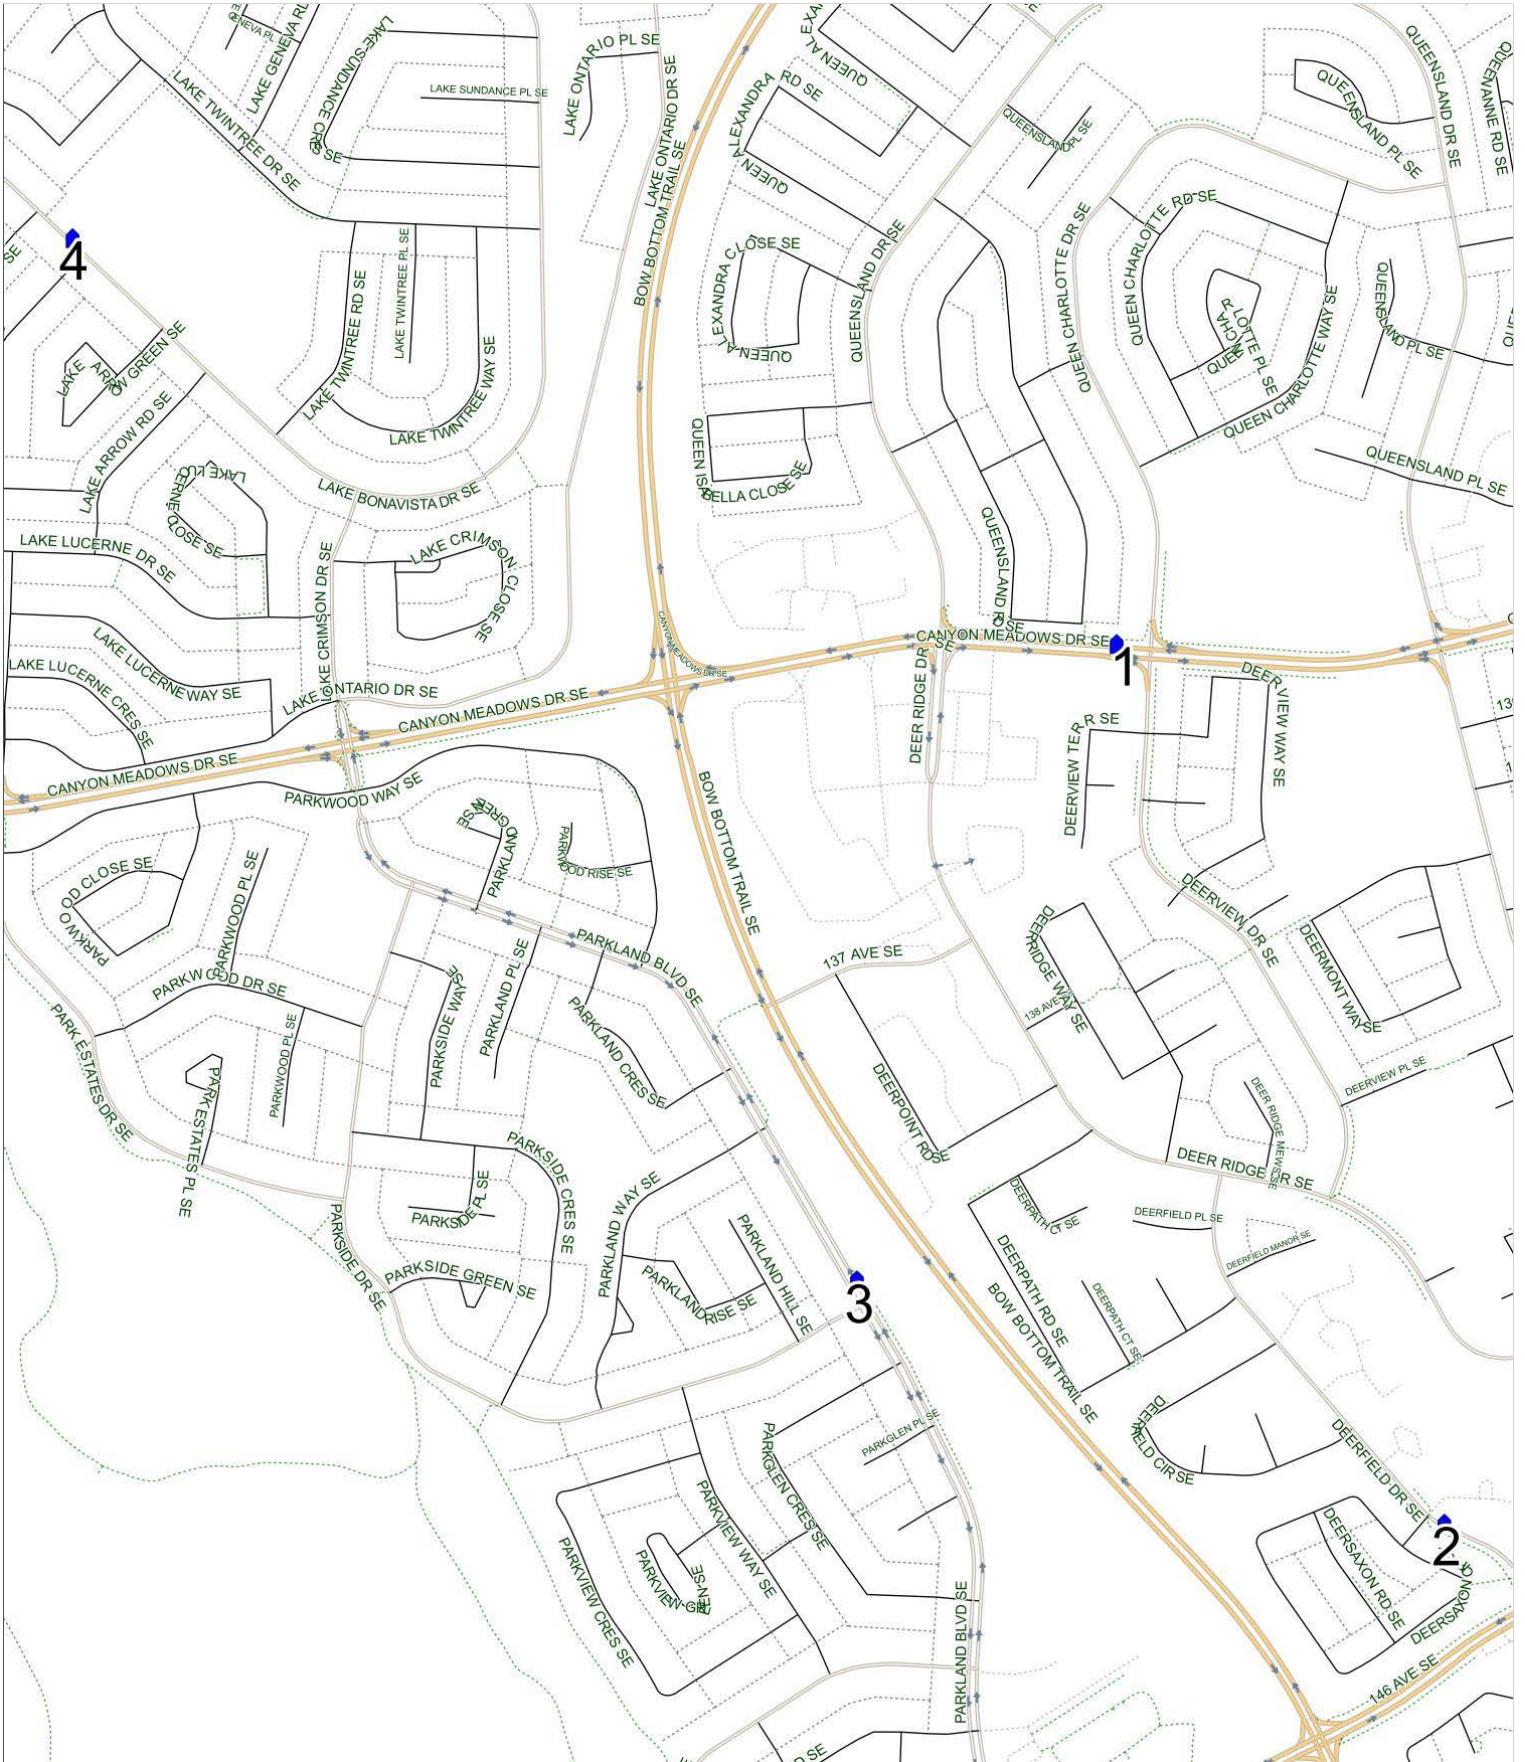

# David Thompson G

Operator: Southland - Spruce Yard (403) 873-7268  
Description: Queensland, Deer Ridge, Parkland, Lake Bonaventure

Eff: 2019-09-03

| # | Time    | Description  |
|---|---------|--|
| 1 | 7:17 AM | Westbound Canyon Meadows Drive after Queen Charlotte Drive SE at CT Stop |
| 2 | 7:23 AM | Southbound Deerfield Drive after Deersaxon Circle SE                     |
| 3 | 7:28 AM | Northbound Parkland Blvd after Parkside Drive (south arm) SE at CT Stop  |
| 4 | 7:40 AM | Westbound Lake Bonavista Drive after Lake Arrow Way SE at green space    |
| 5 | 7:50 AM | David Thompson School, Northbound Arbour Crescent SE                     |

### David Thompson G PM (MTWR)

Operator: Southland - Spruce Yard (403) 873-7268  
Description: Queensland, Deer Ridge, Parkland, Lake Bonaventure

Eff: 2019-09-03

| # | Time    | Description  |
|---|---------|--|
| 1 | 2:40 PM | David Thompson School, Northbound Arbour Crescent SE                     |
| 2 | 2:50 PM | Eastbound Lake Bonavista Drive after Lake Acadia Road SE at CT Stop      |
| 3 | 2:55 PM | Southbound Parkland Blvd after Parkside Drive (south arm) SE at CT Stop  |
| 4 | 3:00 PM | Northbound Deerfield Drive after Deersaxon Gate SE at green space        |
| 5 | 3:04 PM | Westbound Canyon Meadows Drive after Queen Charlotte Drive SE at CT Stop |

### David Thompson G PM (F)

Operator: Southland - Spruce Yard (403) 873-7268  
Description: Queensland, Deer Ridge, Parkland, Lake Bonaventure

Eff: 2019-09-03

| # | Time     | Description  |
|---|----------|--|
| 1 | 12:10 PM | David Thompson School, Northbound Arbour Crescent SE                     |
| 2 | 12:20 PM | Eastbound Lake Bonavista Drive after Lake Acadia Road SE at CT Stop      |
| 3 | 12:25 PM | Southbound Parkland Blvd after Parkside Drive (south arm) SE at CT Stop  |
| 4 | 12:30 PM | Northbound Deerfield Drive after Deersaxon Gate SE at green space        |
| 5 | 12:34 PM | Westbound Canyon Meadows Drive after Queen Charlotte Drive SE at CT Stop |