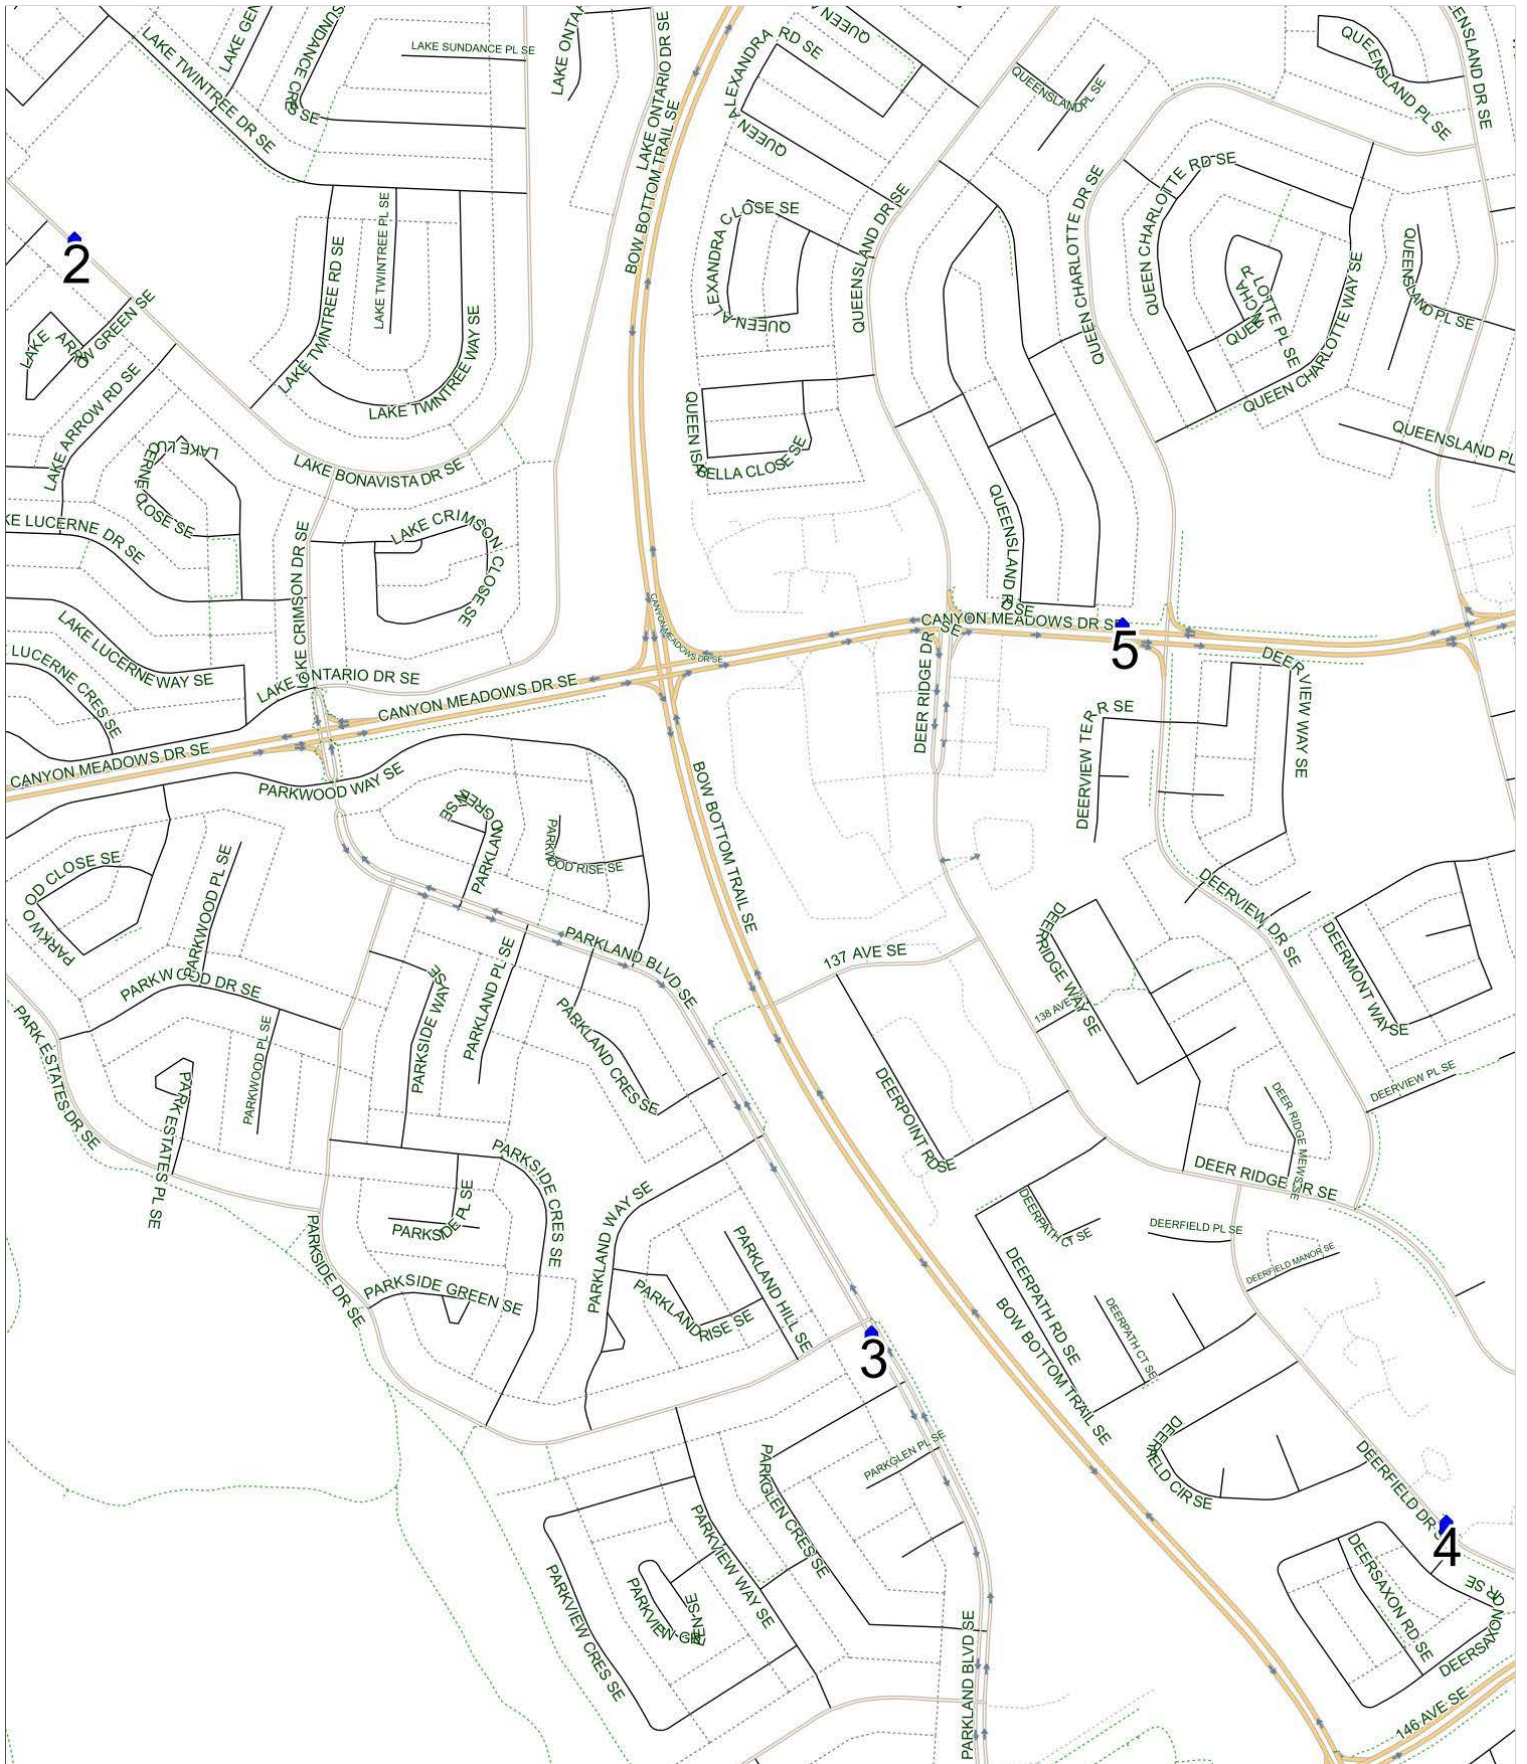

# David Thompson G

Operator: Southland - Spruce Yard (403) 873-7268  
Description: Queensland, Deer Ridge, Parkland, Lake Bonaventure

Eff: 2019-09-03

| # | Time    | Description  |
|---|---------|--|
| 1 | 7:17 AM | Westbound Canyon Meadows Drive after Queen Charlotte Drive SE at CT Stop |
| 2 | 7:23 AM | Southbound Deerfield Drive after Deersaxon Circle SE                     |
| 3 | 7:28 AM | Northbound Parkland Blvd after Parkside Drive (south arm) SE at CT Stop  |
| 4 | 7:40 AM | Westbound Lake Bonavista Drive after Lake Arrow Way SE at green space    |
| 5 | 7:50 AM | David Thompson School, Northbound Arbour Crescent SE                     |

### David Thompson G PM (MTWR)

Operator: Southland - Spruce Yard (403) 873-7268  
Description: Queensland, Deer Ridge, Parkland, Lake Bonaventure

Eff: 2019-09-03

| # | Time    | Description  |
|---|---------|--|
| 1 | 2:40 PM | David Thompson School, Northbound Arbour Crescent SE                     |
| 2 | 2:50 PM | Eastbound Lake Bonavista Drive after Lake Acadia Road SE at CT Stop      |
| 3 | 2:55 PM | Southbound Parkland Blvd after Parkside Drive (south arm) SE at CT Stop  |
| 4 | 3:00 PM | Northbound Deerfield Drive after Deersaxon Gate SE at green space        |
| 5 | 3:04 PM | Westbound Canyon Meadows Drive after Queen Charlotte Drive SE at CT Stop |

### David Thompson G PM (F)

Operator: Southland - Spruce Yard (403) 873-7268  
Description: Queensland, Deer Ridge, Parkland, Lake Bonaventure

Eff: 2019-09-03

| # | Time     | Description  |
|---|----------|--|
| 1 | 12:10 PM | David Thompson School, Northbound Arbour Crescent SE                     |
| 2 | 12:20 PM | Eastbound Lake Bonavista Drive after Lake Acadia Road SE at CT Stop      |
| 3 | 12:25 PM | Southbound Parkland Blvd after Parkside Drive (south arm) SE at CT Stop  |
| 4 | 12:30 PM | Northbound Deerfield Drive after Deersaxon Gate SE at green space        |
| 5 | 12:34 PM | Westbound Canyon Meadows Drive after Queen Charlotte Drive SE at CT Stop |