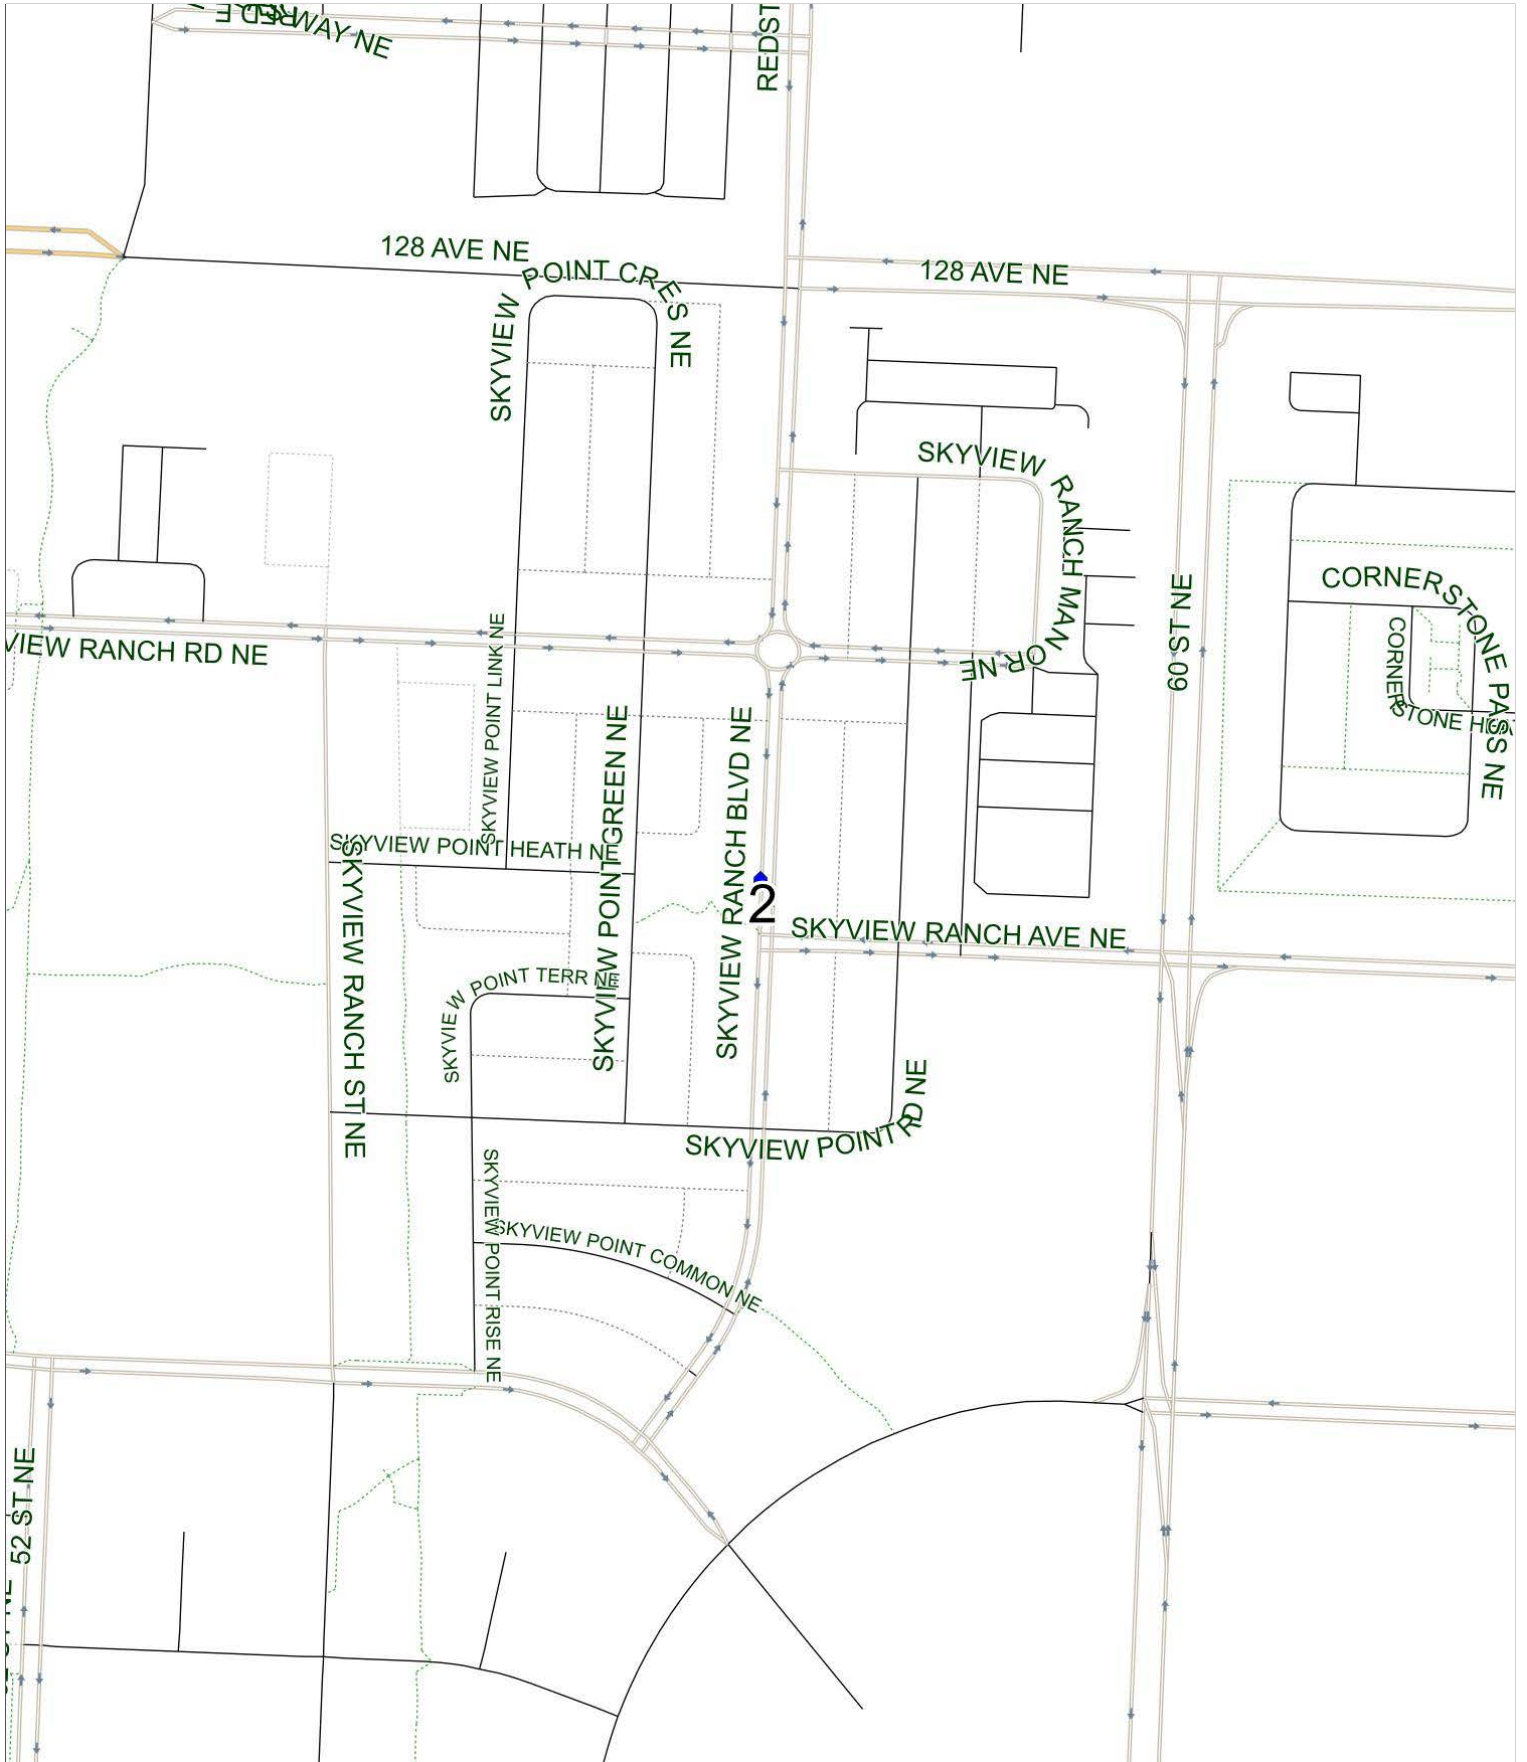

# Dr. Gordon Higgins E AM

Operator: Southland - Ogden Yard (403) 253-9323  
Description: Skyview

Eff: 2019-09-03

#	Time	Description
1	7:30 AM	Southbound Skyview Ranch Blvd NE before Skyview Ranch Avenue NE at the pathway in the green space
2	7:50 AM	Dr. Gordon Higgins School, Southbound Rundehill Drive NE

### Dr. Gordon Higgins E PM (MTWR)

Operator: Southland - Ogden Yard (403) 253-9323  
Description: Skyview

Eff: 2019-09-03

#	Time	Description
1	2:40 PM	Dr. Gordon Higgins School, Southbound Rundiehill Drive NE
2	2:58 PM	Southbound Skyview Ranch Blvd before Skyview Ranch Avenue NE at pathway in the green space

# Dr. Gordon Higgins E PM (F)

Operator: Southland - Ogden Yard (403) 253-9323  
Description: Skyview

Eff: 2019-09-03

#	Time	Description
1	12:10 PM	Dr. Gordon Higgins School, Southbound Rundehill Drive NE
2	12:28 PM	Southbound Skyview Ranch Blvd before Skyview Ranch Avenue NE at pathway in the green space