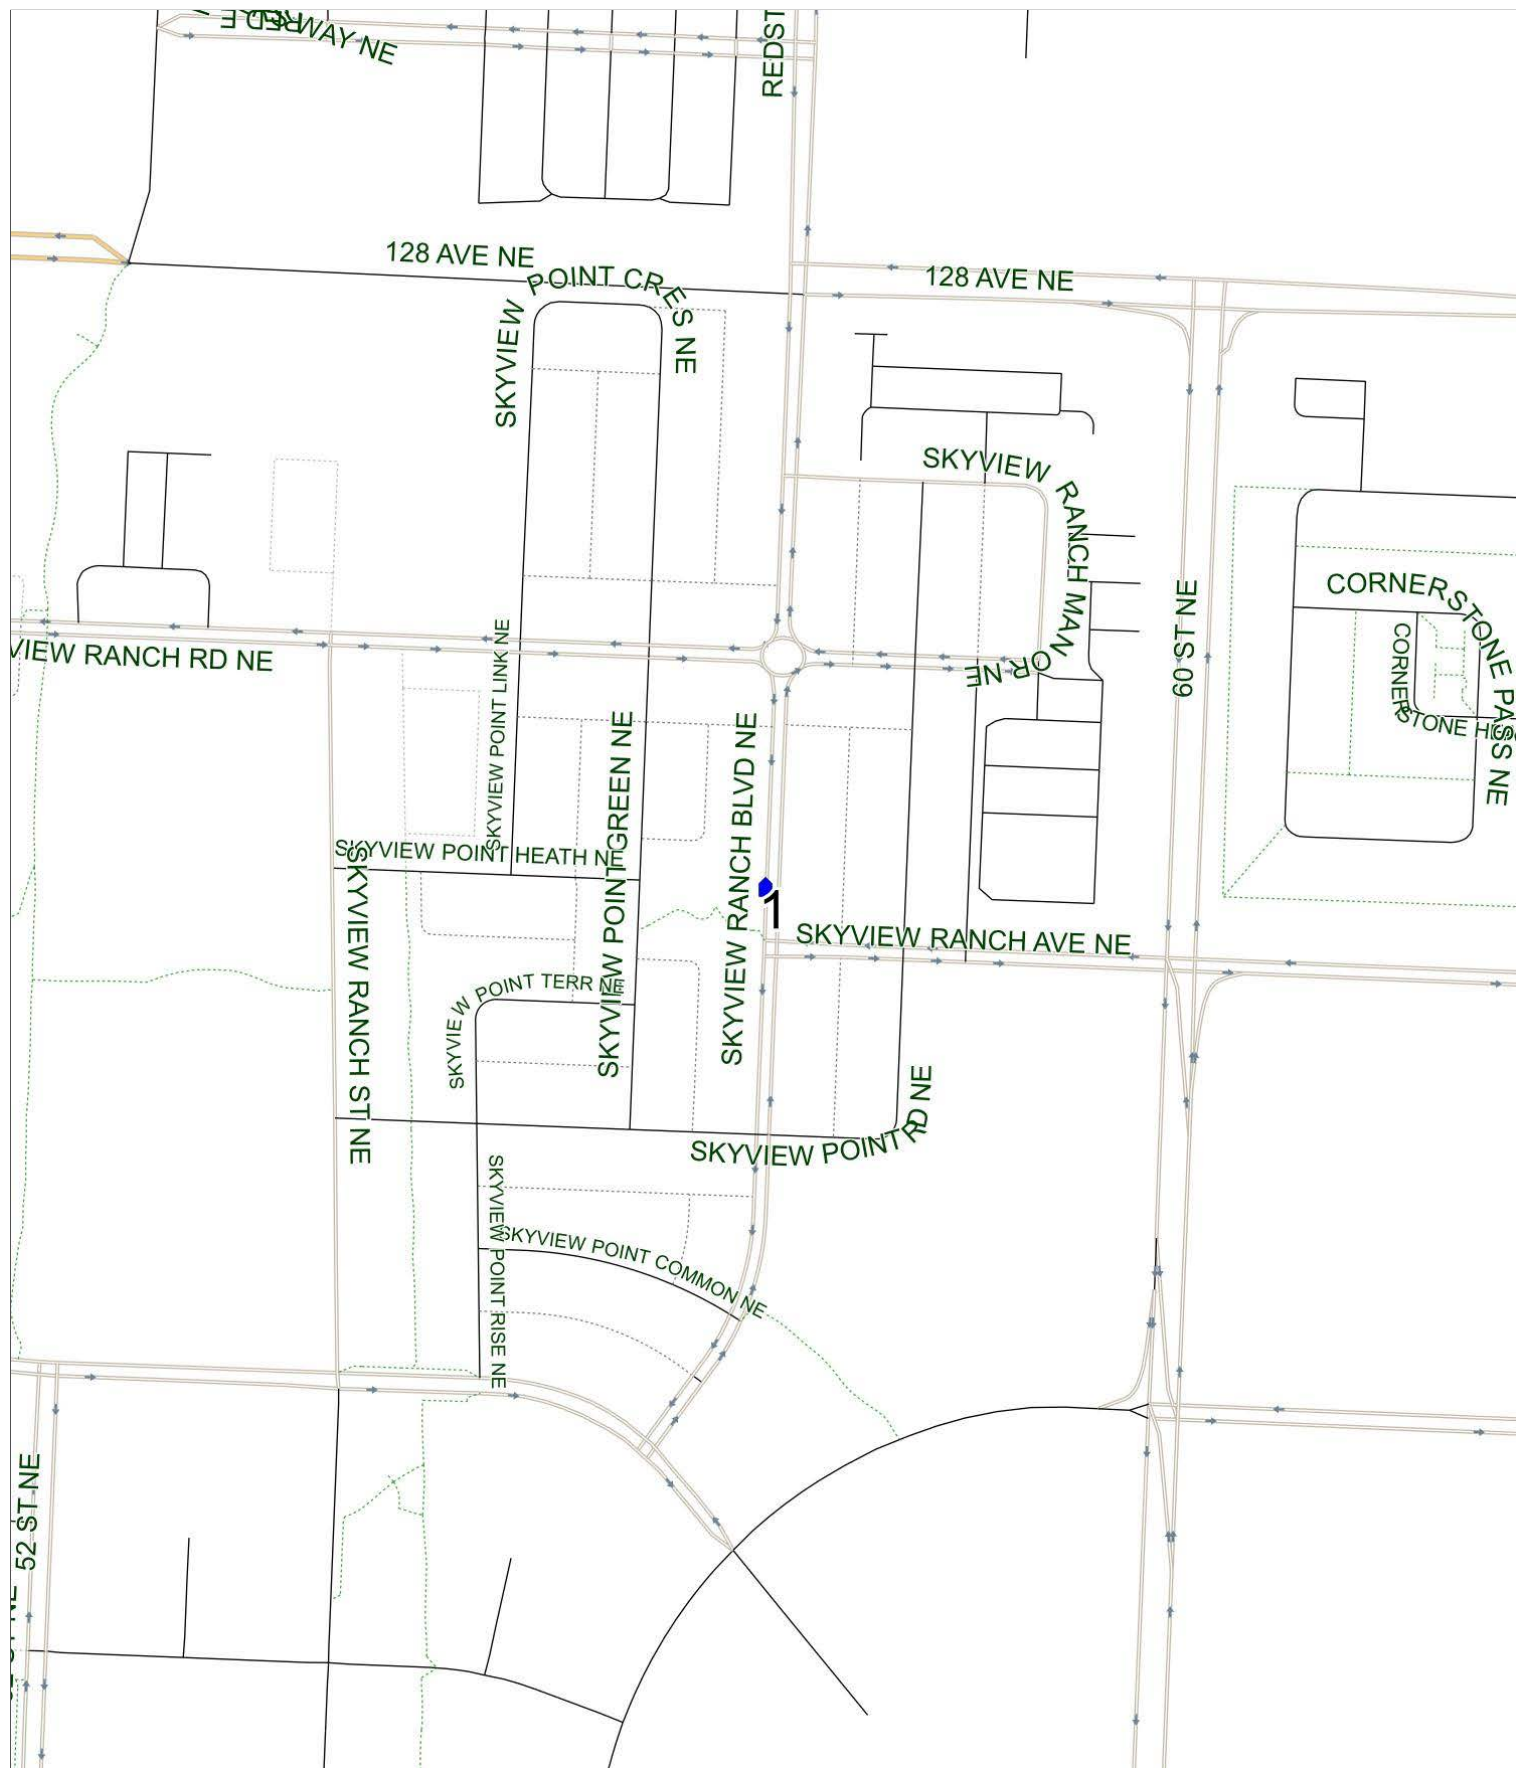

# Dr. Gordon Higgins E AM

Operator: Southland - Ogden Yard (403) 253-9323  
Description: Skyview

Eff: 2019-09-03

#	Time	Description
1	7:30 AM	Southbound Skyview Ranch Blvd NE before Skyview Ranch Avenue NE at the pathway in the green space
2	7:50 AM	Dr. Gordon Higgins School, Southbound Rundehill Drive NE

### Dr. Gordon Higgins E PM (MTWR)

Operator: Southland - Ogden Yard (403) 253-9323  
Description: Skyview

Eff: 2019-09-03

#	Time	Description
1	2:40 PM	Dr. Gordon Higgins School, Southbound Rundiehill Drive NE
2	2:58 PM	Southbound Skyview Ranch Blvd before Skyview Ranch Avenue NE at pathway in the green space

# Dr. Gordon Higgins E PM (F)

Operator: Southland - Ogden Yard (403) 253-9323  
Description: Skyview

Eff: 2019-09-03

#	Time	Description
1	12:10 PM	Dr. Gordon Higgins School, Southbound Rundehill Drive NE
2	12:28 PM	Southbound Skyview Ranch Blvd before Skyview Ranch Avenue NE at pathway in the green space