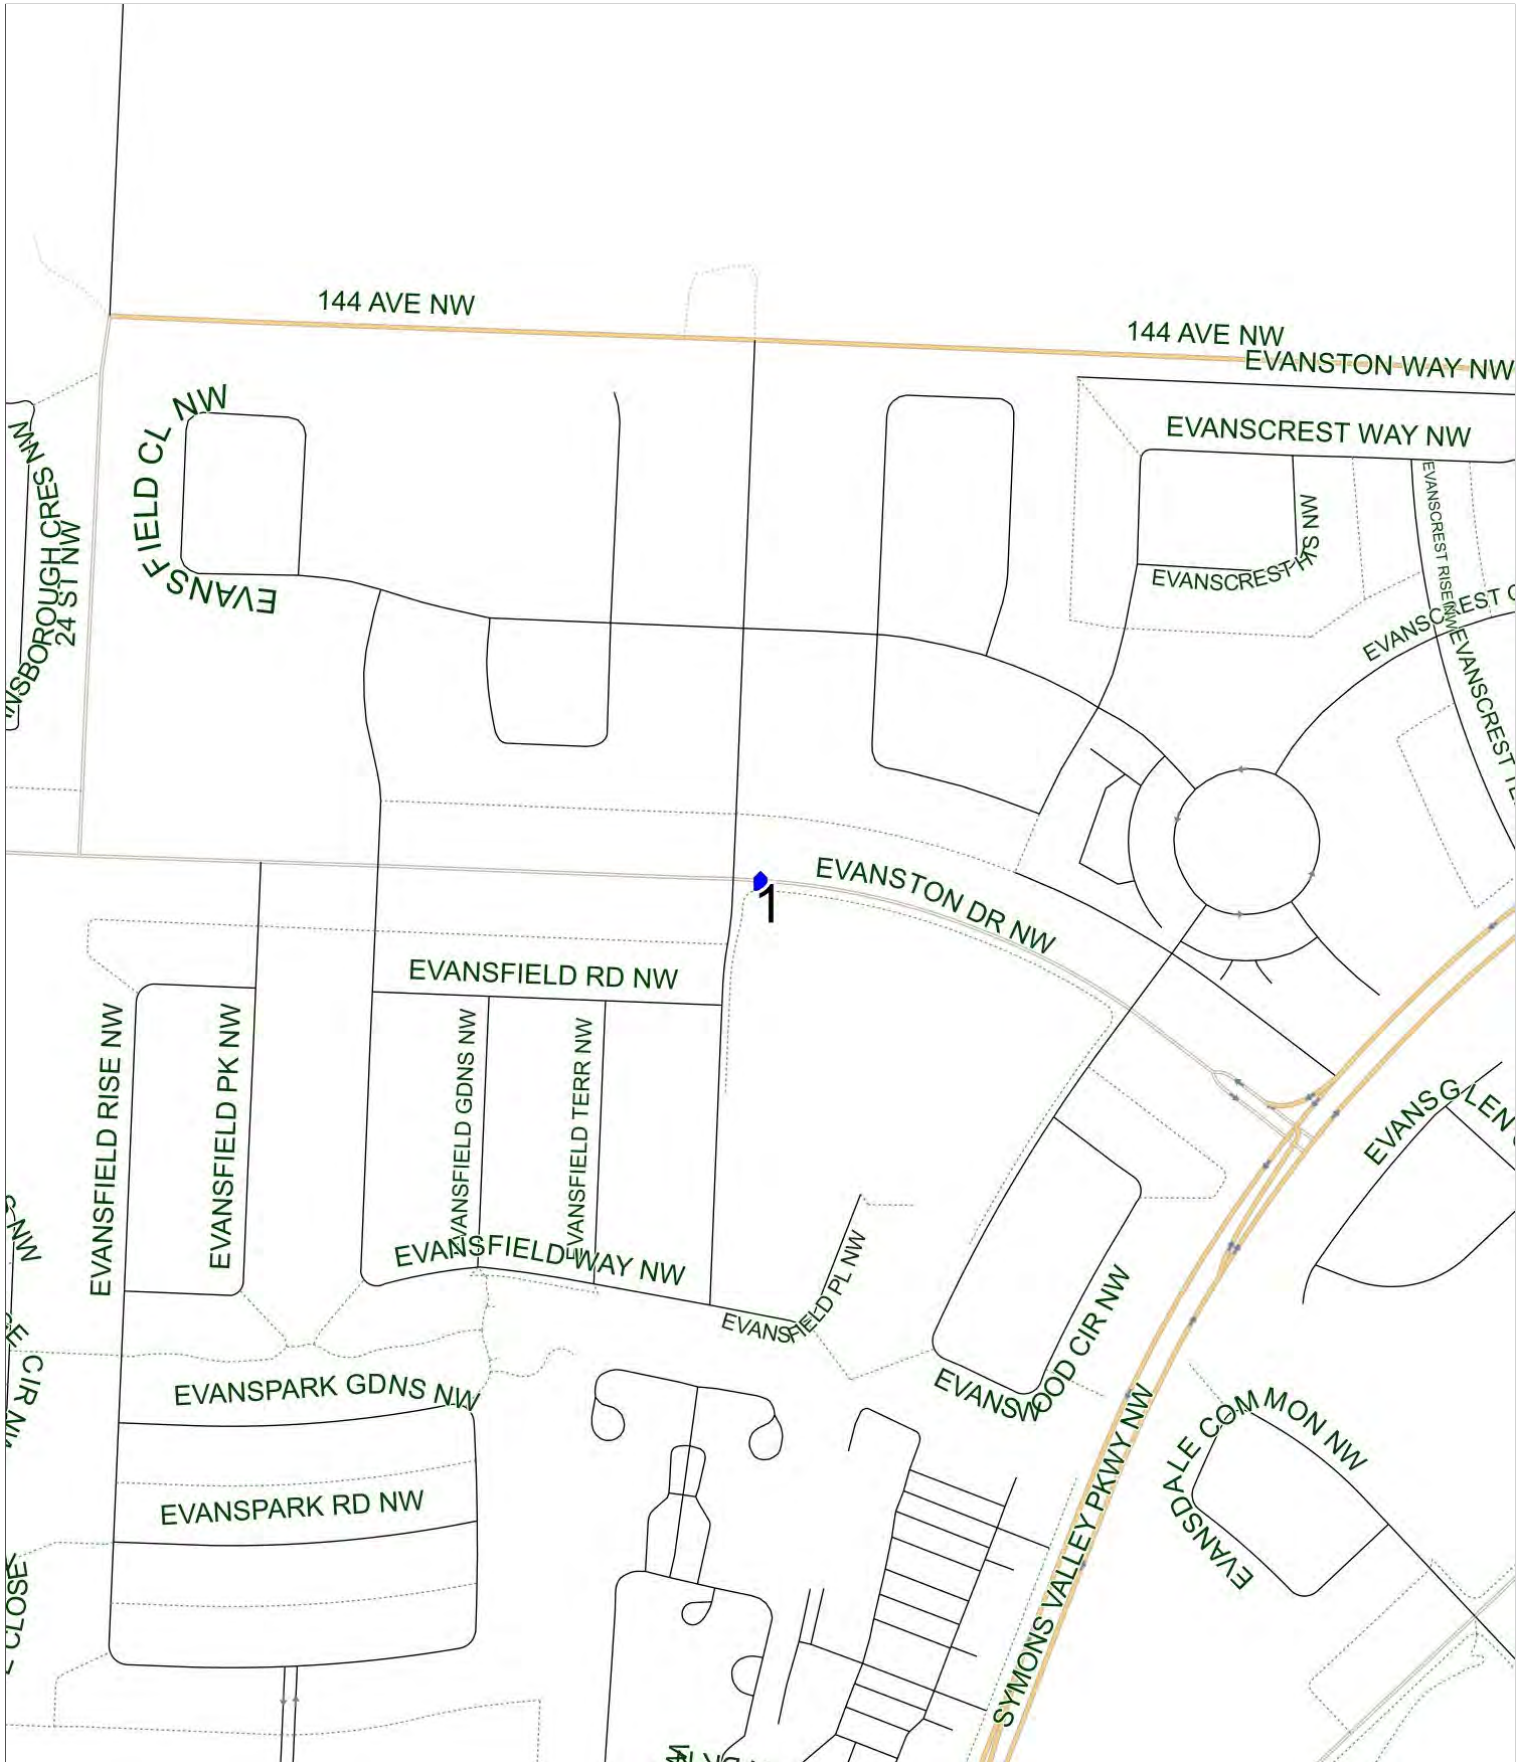

Dr. J.K. Mulloy B AM

Operator: Southland - McKnight Yard (403) 205-6688
Description: Evanston (North)

Eff: 2019-09-03

#	Time	Description
1	8:43 AM	Eastbound Evanston Drive (north arm) after Evansfield Way (east arm) NW at concrete pad
2	9:00 AM	Dr. J.K. Mulloy School, Northbound 10 Street NW

Dr. J.K. Mulloy B PM (MTWR)

Operator: Southland - McKnight Yard (403) 205-6688
Description: Evanston (North)

Eff: 2019-09-03

#	Time	Description
1	4:00 PM	Dr. J.K. Mulloy School, Northbound 10 Street NW
2	4:20 PM	Eastbound Evanston Drive (north arm) after Evansfield Way (east arm) NW at concrete pad

Dr. J.K. Mulloy B PM (F) (F)

Operator: Southland - McKnight Yard (403) 205-6688
Description: Evanston (North)

Eff: 2019-09-03

#	Time	Description
1	12:40 PM	Dr. J.K. Mulloy School, Northbound 10 Street NW
2	12:59 PM	Eastbound Evanston Drive (north arm) after Evansfield Way (east arm) NW at concrete pad