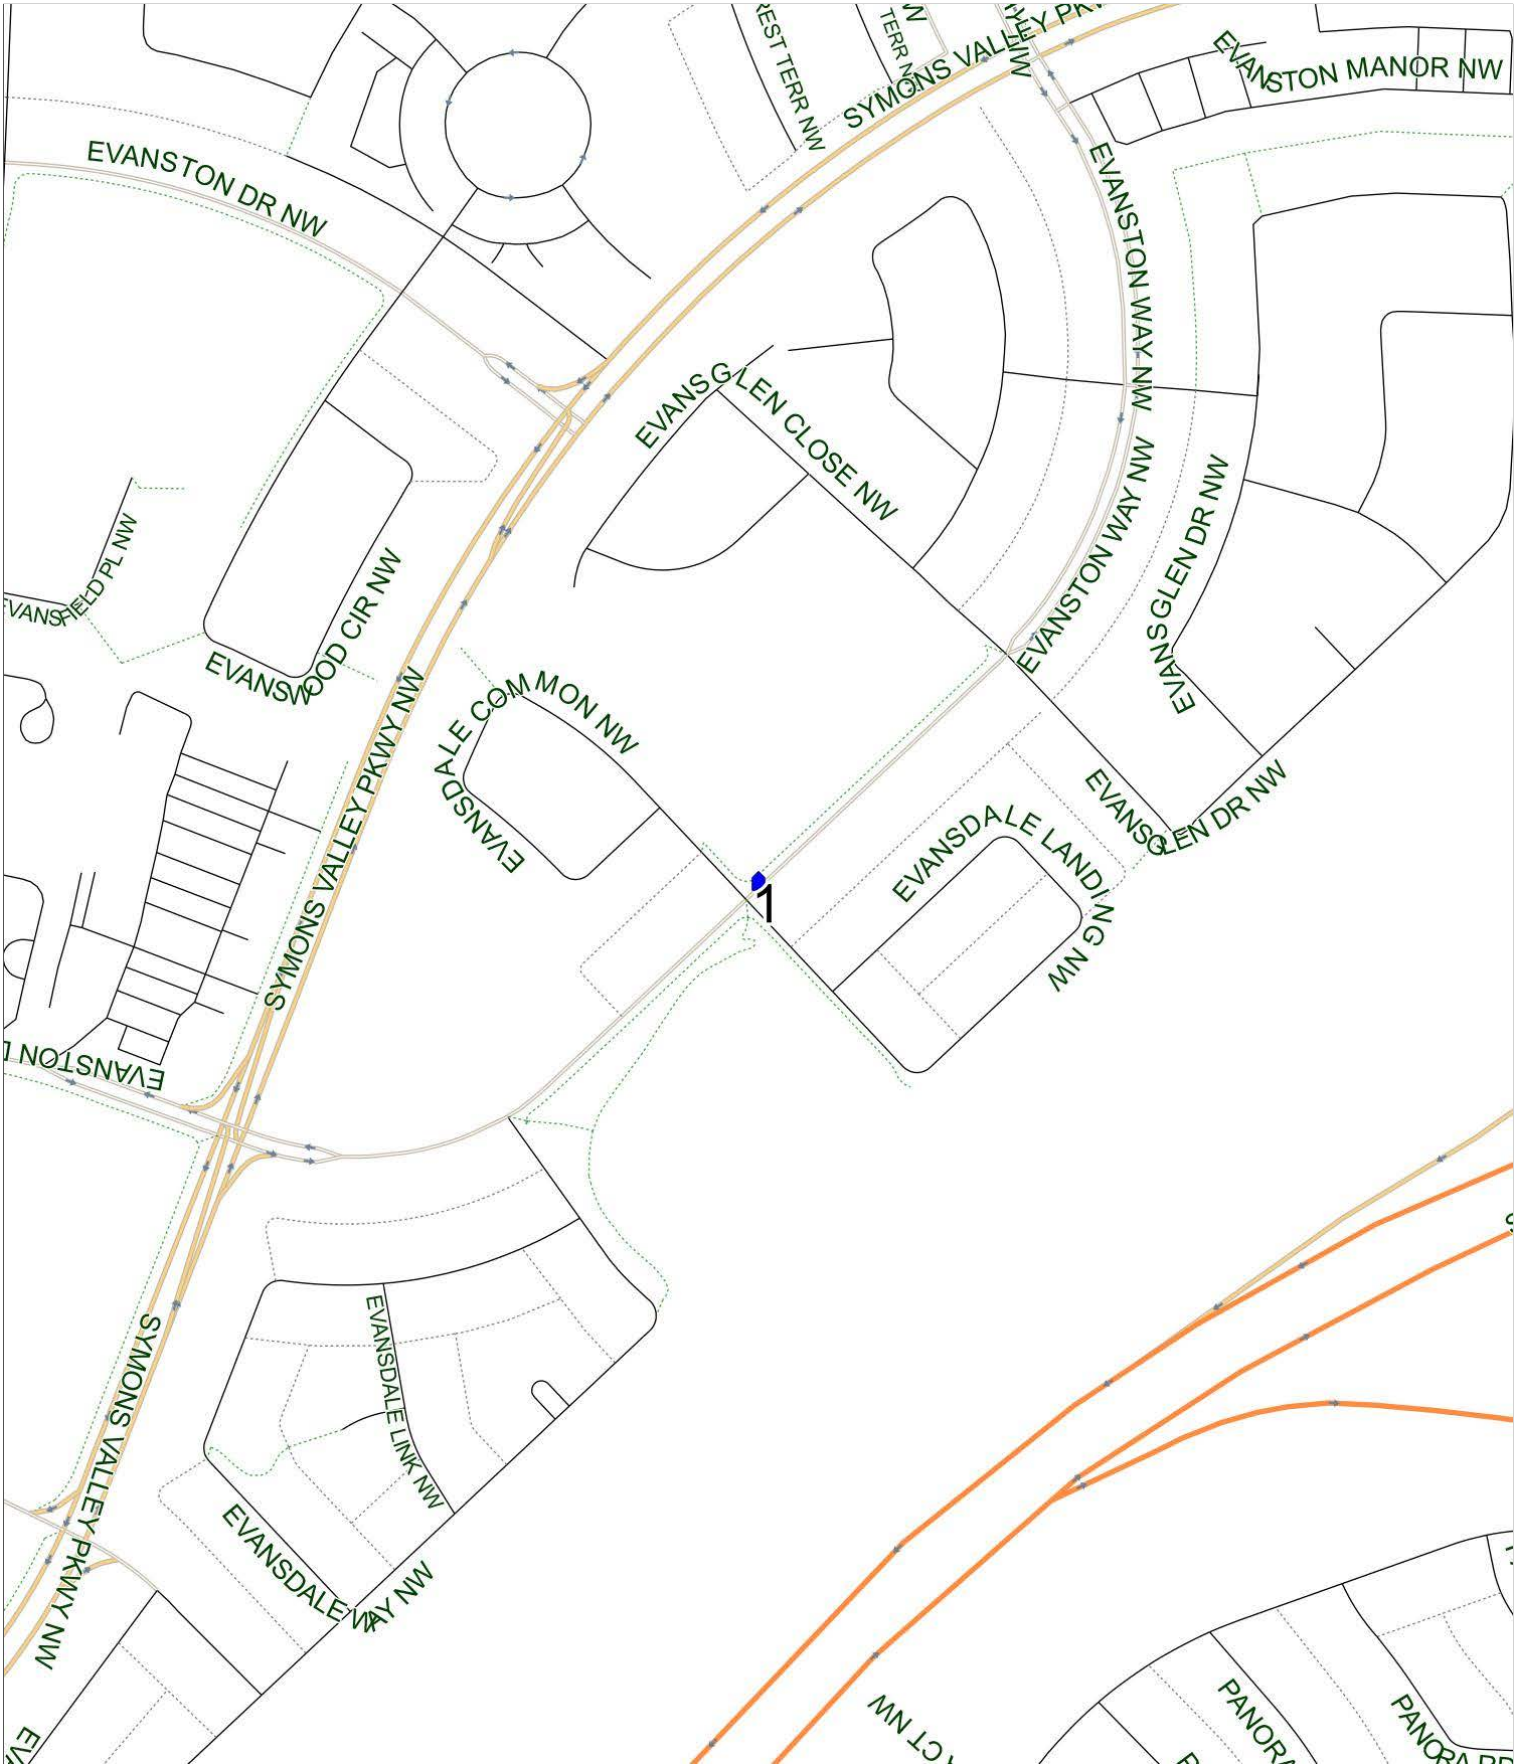

Dr. J.K. Mulloy C AM

Operator: Southland - McKnight Yard (403) 205-6688
Description: Evanston (North)

Eff: 2019-09-03

#	Time	Description
1	8:43 AM	Southbound Evanston Way before Evansdale Common NW at green space
2	9:00 AM	Dr. J.K. Mulloy School, Northbound 10 Street NW

Dr. J.K. Mulloy C PM (MTWR)

Operator: Southland - McKnight Yard (403) 205-6688
Description: Evanston (North)

Eff: 2019-09-03

#	Time	Description
1	4:00 PM	Dr. J.K. Mulloy School, Northbound 10 Street NW
2	4:20 PM	Southbound Evanston Way before Evansdale Common NW at green space

Dr. J.K. Mulloy C PM (F)

Operator: Southland - McKnight Yard (403) 205-6688
Description: Evanston (North)

Eff: 2019-09-03

#	Time	Description
1	12:40 PM	Dr. J.K. Mulloy School, Northbound 10 Street NW
2	12:59 PM	Southbound Evanston Way before Evansdale Common NW at green space