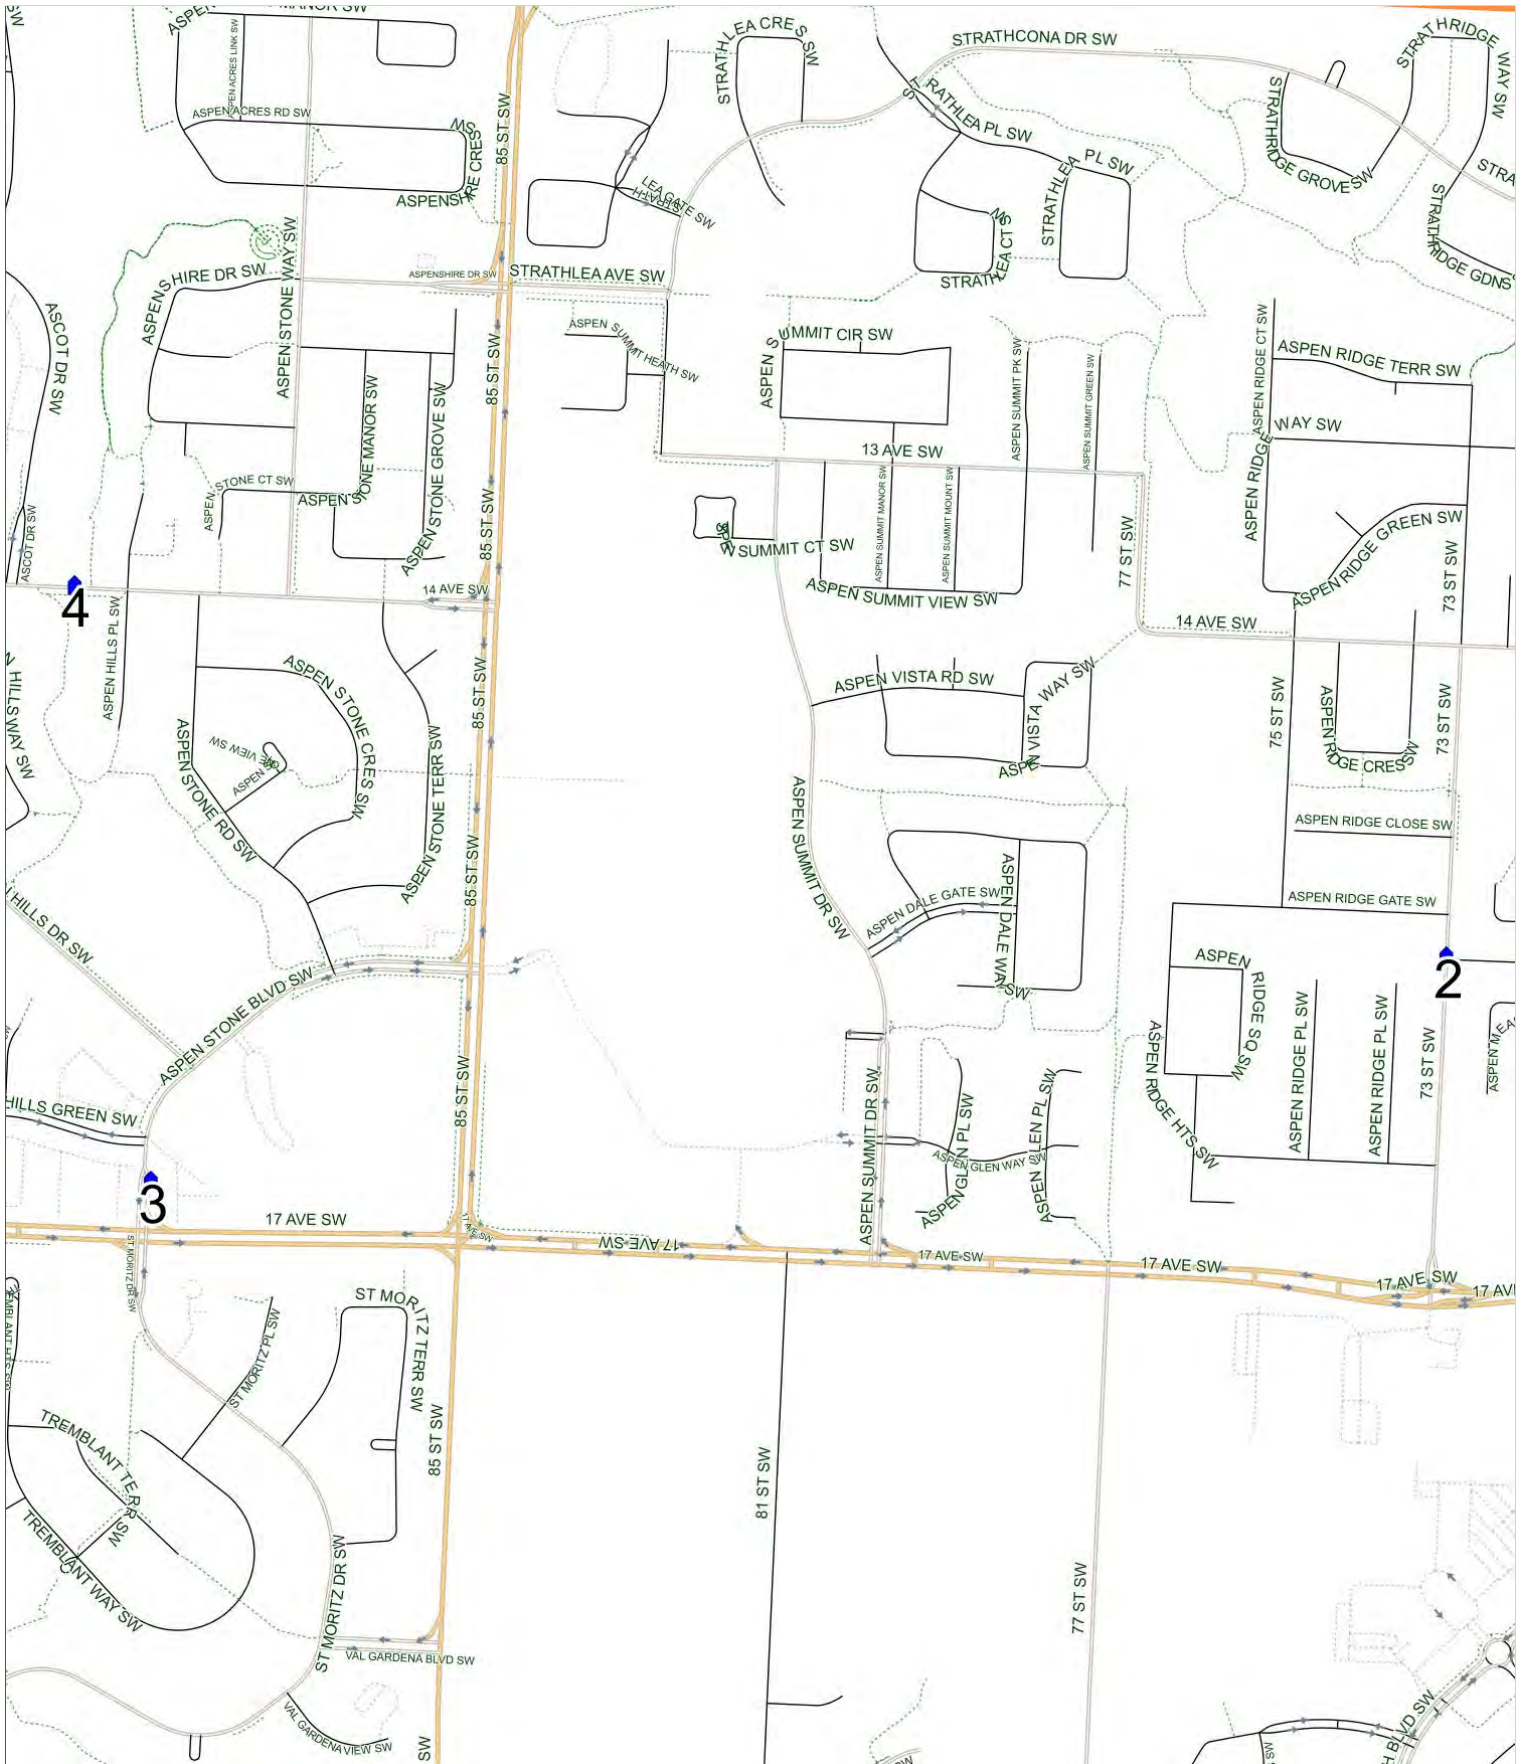

Dr. Roberta Bondar A AM

Operator: Southland - CFB Yard (403) 387-2907
Description: Home Area

Eff: 2019-09-03

#	Time	Description
1	8:04 AM	Southbound 73 Street after 15 Avenue SW
2	8:10 AM	Northbound Aspen Stone Blvd after 17 Ave SW at the CT Stop
3	8:15 AM	Eastbound 14 Avenue after Ascot Drive SW at the green space
4	8:20 AM	Dr. Roberta Bondar School, Eastbound Strathcona Drive SW

Dr. Roberta Bondar A PM (MTWR)

Operator: Southland - CFB Yard (403) 387-2907
 Description: Home Area

Eff: 2019-09-03

#	Time	Description
1	3:20 PM	Dr. Roberta Bondar School, Eastbound Strathcona Drive SW
2	3:25 PM	Southbound 73 Street after 15 Avenue SW
3	3:29 PM	Northbound Aspen Stone Blvd after 17 Avenue SW at the CT Stop
4	3:35 PM	Eastbound 14 Avenue after Ascot Drive at the green space SW

Griffith Woods F PM/Dr . Roberta Bondar A PM (F) (F)

Operator: Southland - CFB Yard (403) 387-2907
 Description: St Moritz, Home Area

Eff: 2019-09-03

#	Time	Description
1	12:05 PM	Griffith Woods School Westbound 26 Ave after Springborough Blvd SW
2	12:25 PM	Dr. Roberta Bondar School, Eastbound Strathcona Drive SW
3	12:30 PM	Southbound 73 Street after 15 Avenue SW
4	12:39 PM	Northbound Cortina Drive after Cortina Way SW
5	12:44 PM	Northbound Cortina Drive after Tremblant Way SW at the cement pad
6	12:47 PM	Northbound Aspen Stone Blvd after 17 Avenue SW at the CT Stop
7	12:53 PM	Eastbound 14 Avenue after Ascot Drive at the green space SW