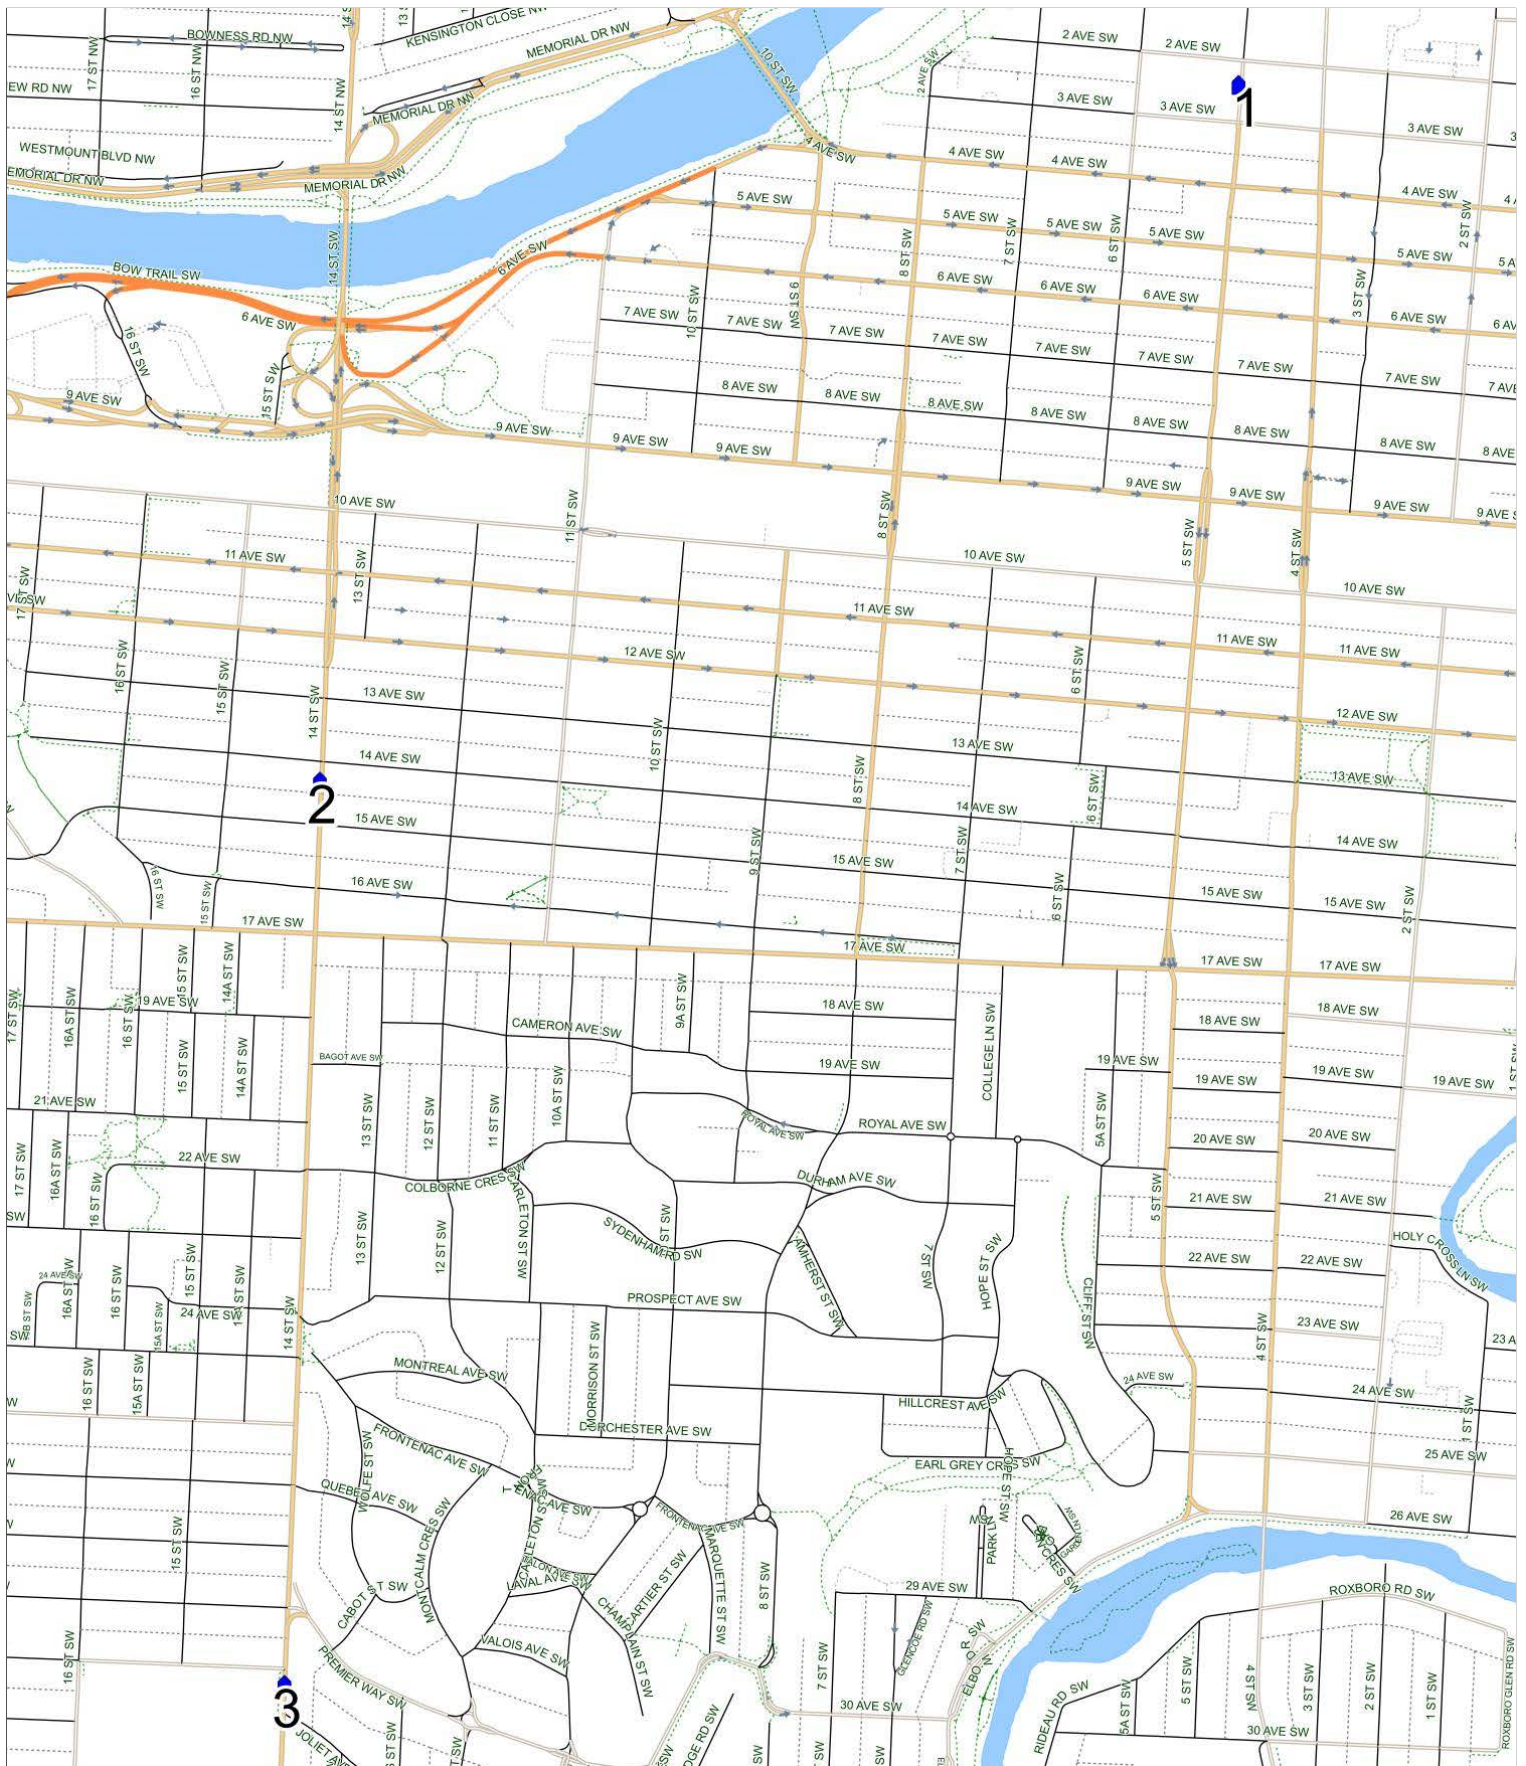

# Elboya C AM

Operator: Southland - Ogden Yard (403) 253-9323  
Description: Downtown, Sunalta, Mission

Eff: 2019-09-03

#	Time	Description
1	8:37 AM	Southbound 5 Street after 2 Avenue SW at the CT Stop
2	8:45 AM	Southbound 14 Street after 14 Avenue SW at the CT Stop
3	8:53 AM	Southbound 14 Street after 30 Avenue SW at the CT Stop
4	9:00 AM	Elboya School, Northbound 6 Street SW

### Elboya C PM (MTWR)

Operator: Southland - Ogden Yard (403) 253-9323  
Description: Downtown, Sunalta, Mission

Eff: 2019-09-03

#	Time	Description
1	4:00 PM	Elboya School, Northbound 6 Street SW
2	4:07 PM	Northbound 14 Street before 30 Avenue SW at the CT Stop
3	4:11 PM	Northbound 14 Street after 15 Avenue SW at the CT Stop
4	4:20 PM	Southbound 5 Street after 2 Avenue SW

### Elboya C PM (F)

Operator: Southland - Ogden Yard (403) 253-9323  
Description: Downtown, Sunalta, Mission

Eff: 2019-09-03

#	Time	Description
1	1:10 PM	Elboya School, Northbound 6 Street SW
2	1:15 PM	Northbound 14 Street before 30 Avenue SW at the CT Stop
3	1:21 PM	Northbound 14 Street after 15 Avenue SW at the CT Stop
4	1:33 PM	Southbound 5 Street after 2 Avenue SW