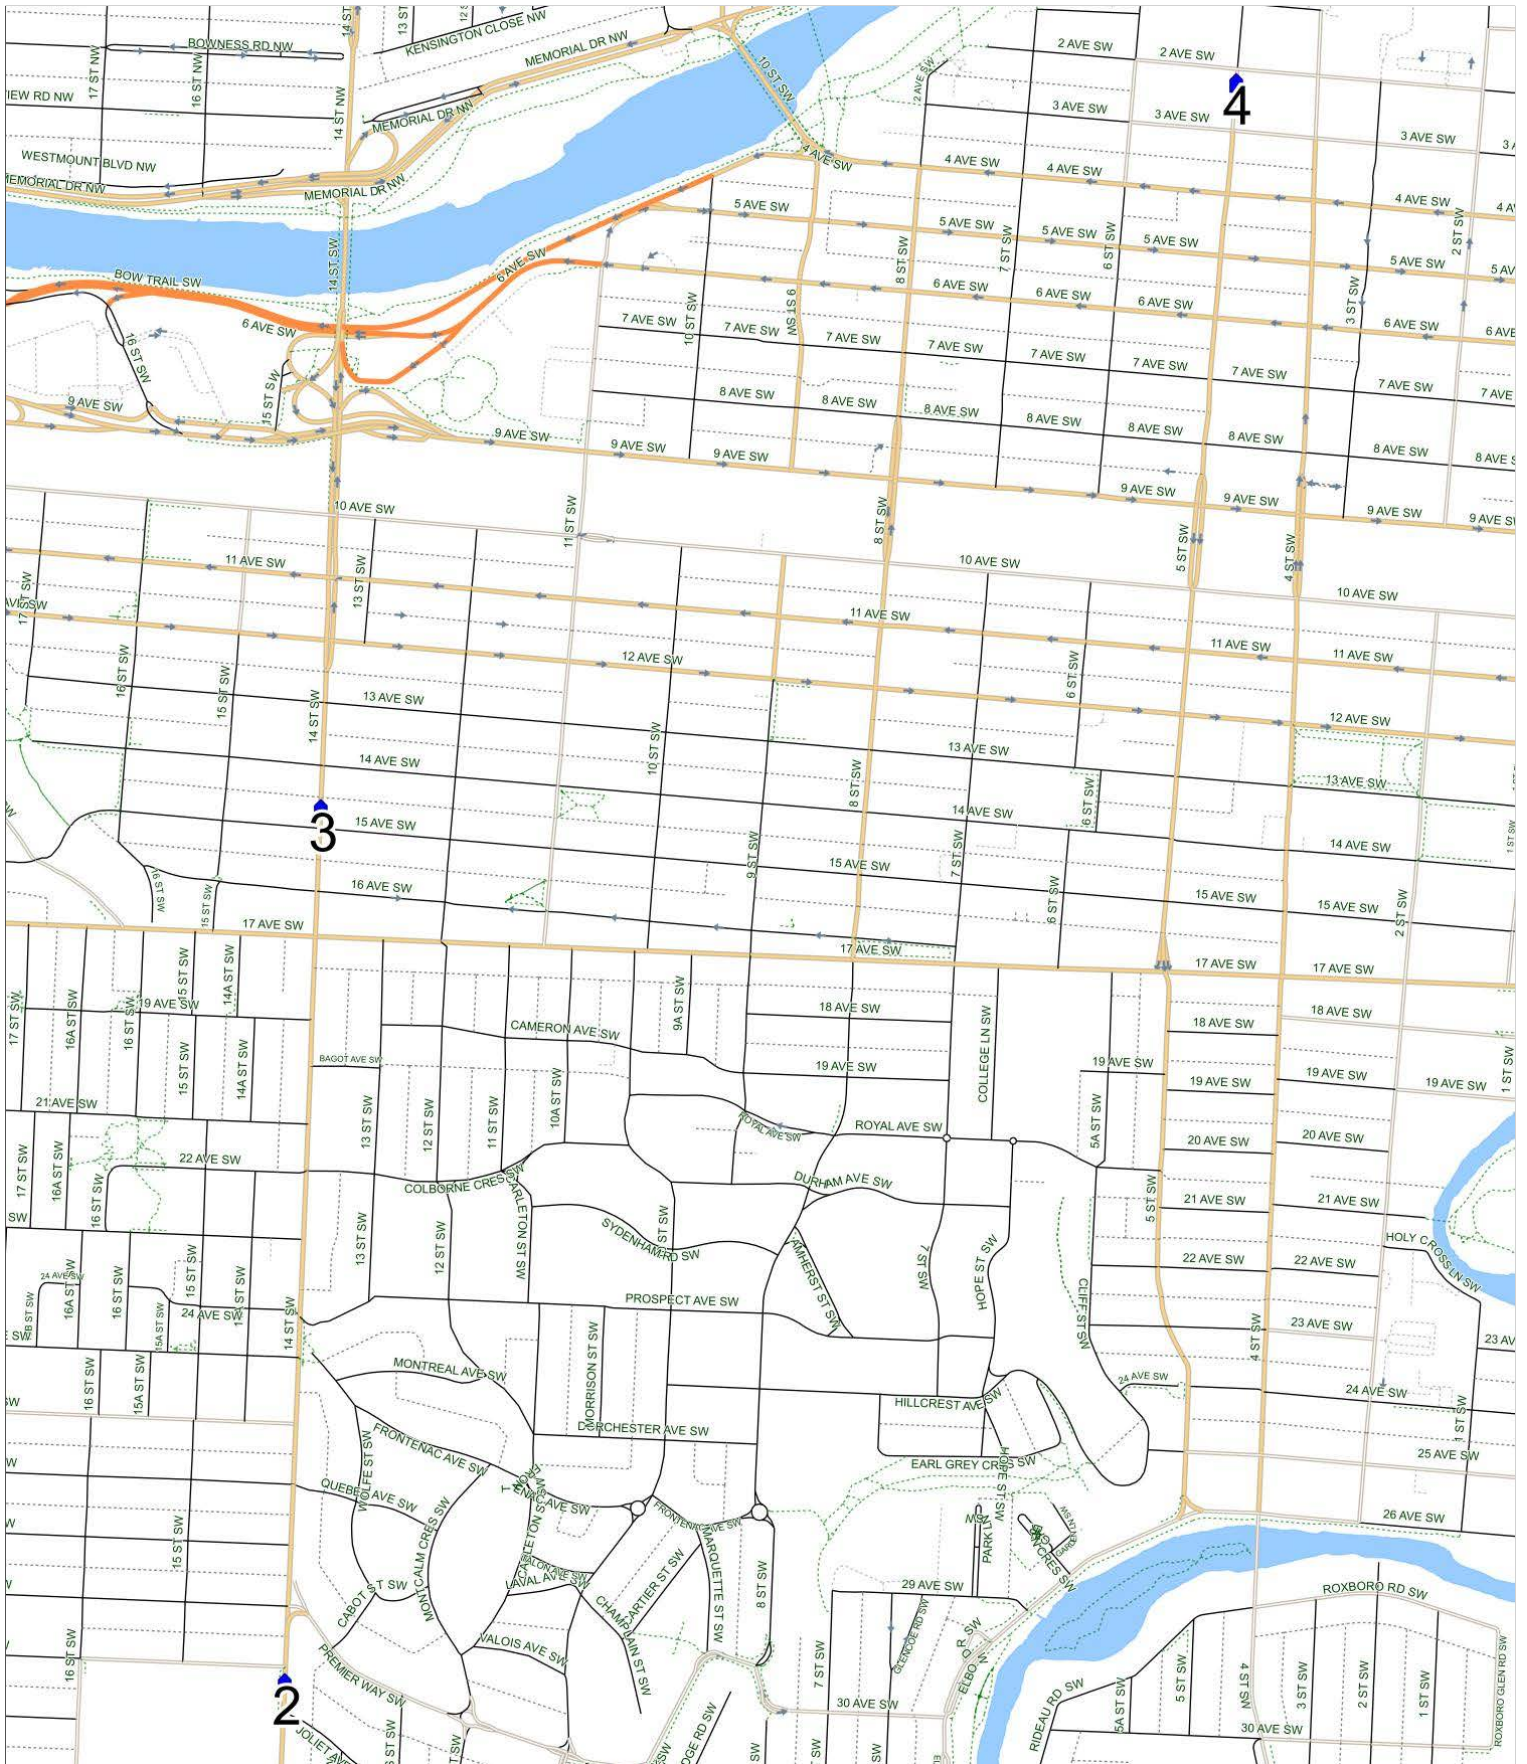

# Elboya C AM

Operator: Southland - Ogden Yard (403) 253-9323  
Description: Downtown, Sunalta, Mission

Eff: 2019-09-03

#	Time	Description
1	8:37 AM	Southbound 5 Street after 2 Avenue SW at the CT Stop
2	8:45 AM	Southbound 14 Street after 14 Avenue SW at the CT Stop
3	8:53 AM	Southbound 14 Street after 30 Avenue SW at the CT Stop
4	9:00 AM	Elboya School, Northbound 6 Street SW

### Elboya C PM (MTWR)

Operator: Southland - Ogden Yard (403) 253-9323  
Description: Downtown, Sunalta, Mission

Eff: 2019-09-03

#	Time	Description
1	4:00 PM	Elboya School, Northbound 6 Street SW
2	4:07 PM	Northbound 14 Street before 30 Avenue SW at the CT Stop
3	4:11 PM	Northbound 14 Street after 15 Avenue SW at the CT Stop
4	4:20 PM	Southbound 5 Street after 2 Avenue SW

### Elboya C PM (F)

Operator: Southland - Ogden Yard (403) 253-9323  
Description: Downtown, Sunalta, Mission

Eff: 2019-09-03

#	Time	Description
1	1:10 PM	Elboya School, Northbound 6 Street SW
2	1:15 PM	Northbound 14 Street before 30 Avenue SW at the CT Stop
3	1:21 PM	Northbound 14 Street after 15 Avenue SW at the CT Stop
4	1:33 PM	Southbound 5 Street after 2 Avenue SW