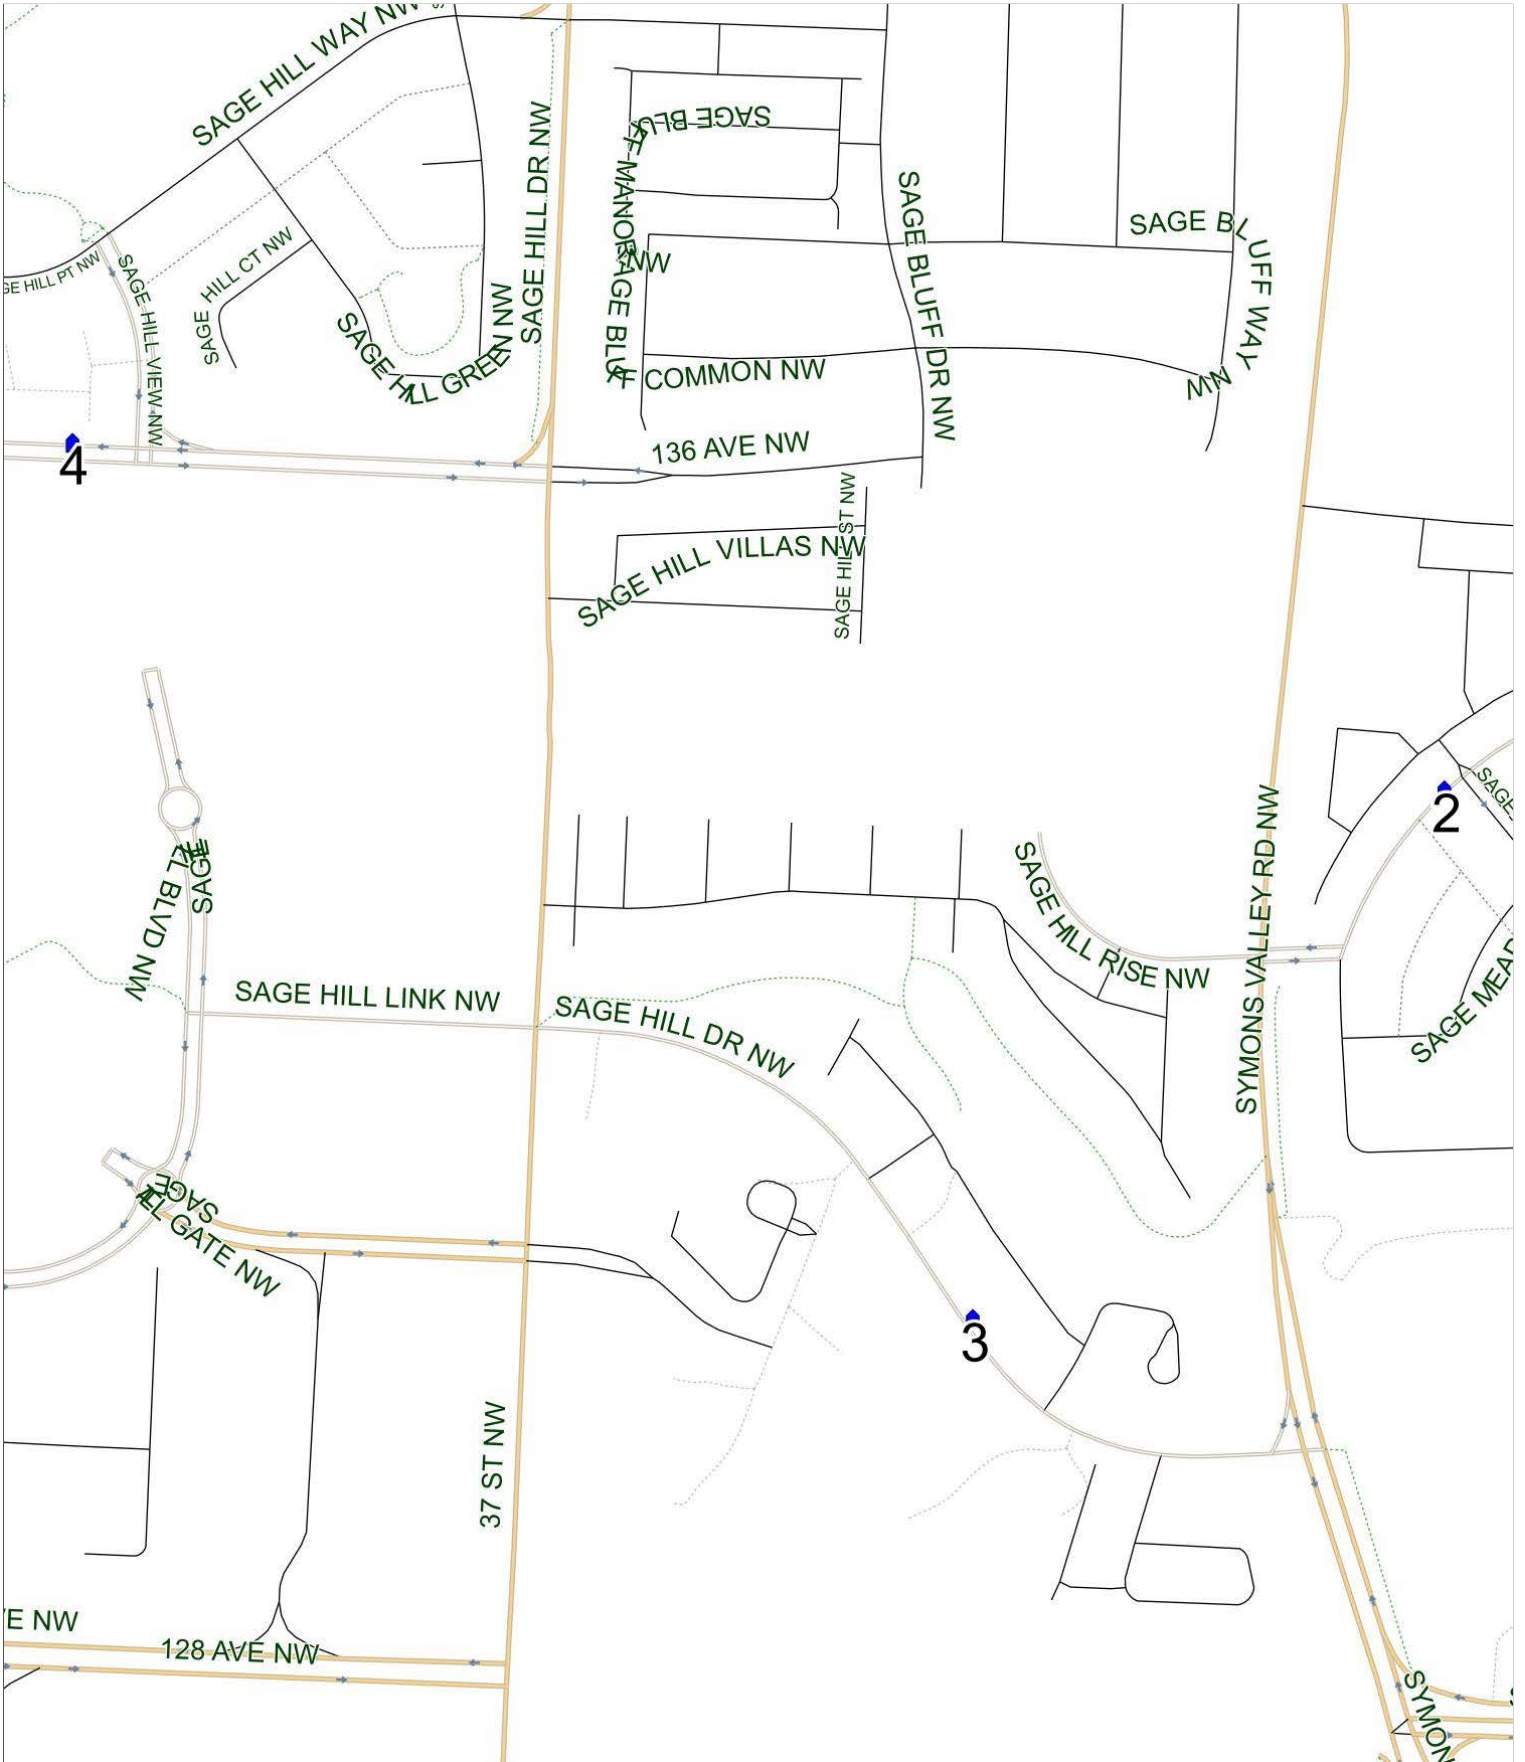

F.E. Osborne A AM

Operator: Southland - CFB Yard (403) 387-2907
Description: Sage Hill

Eff: 2019-09-03

#	Time	Description
1	7:38 AM	Southbound Sage Meadows Circle after Sage Meadows Terrace NW at concrete pad
2	7:40 AM	Westbound Sage Hill Drive NW after Symons Valley Road NW
3	7:42 AM	Westbound Sage Valley Boulevard after Sage Hill View NW at CT Stop
4	8:00 AM	F. E. Osborne School, Northbound 53 Street NW

F.E. Osborne A PM (MTWR)

Operator: Southland - CFB Yard (403) 387-2907
Description: Sage Hill

Eff: 2019-09-03

#	Time	Description
1	2:50 PM	F. E. Osborne School, Northbound 53 Street NW
2	3:08 PM	Southbound Sage Meadows Circle after Sage Meadows Terrace NW at concrete pad
3	3:12 PM	Westbound Sage Hill Drive NW after Symons Valley Road NW
4	3:21 PM	Westbound Sage Valley Blvd after Sage Hill View NW at CT Stop

F.E. Osborne A PM (F)

Operator: Southland - CFB Yard (403) 387-2907
Description: Sage Hill

Eff: 2019-09-03

#	Time	Description
1	12:10 PM	F. E. Osborne School, Northbound 53 Street NW
2	12:28 PM	Southbound Sage Meadows Circle after Sage Meadows Terrace NW at concrete pad
3	12:32 PM	Westbound Sage Hill Drive NW after Symons Valley Road NW
4	12:41 PM	Westbound Sage Valley Blvd after Sage Hill View NW at CT Stop