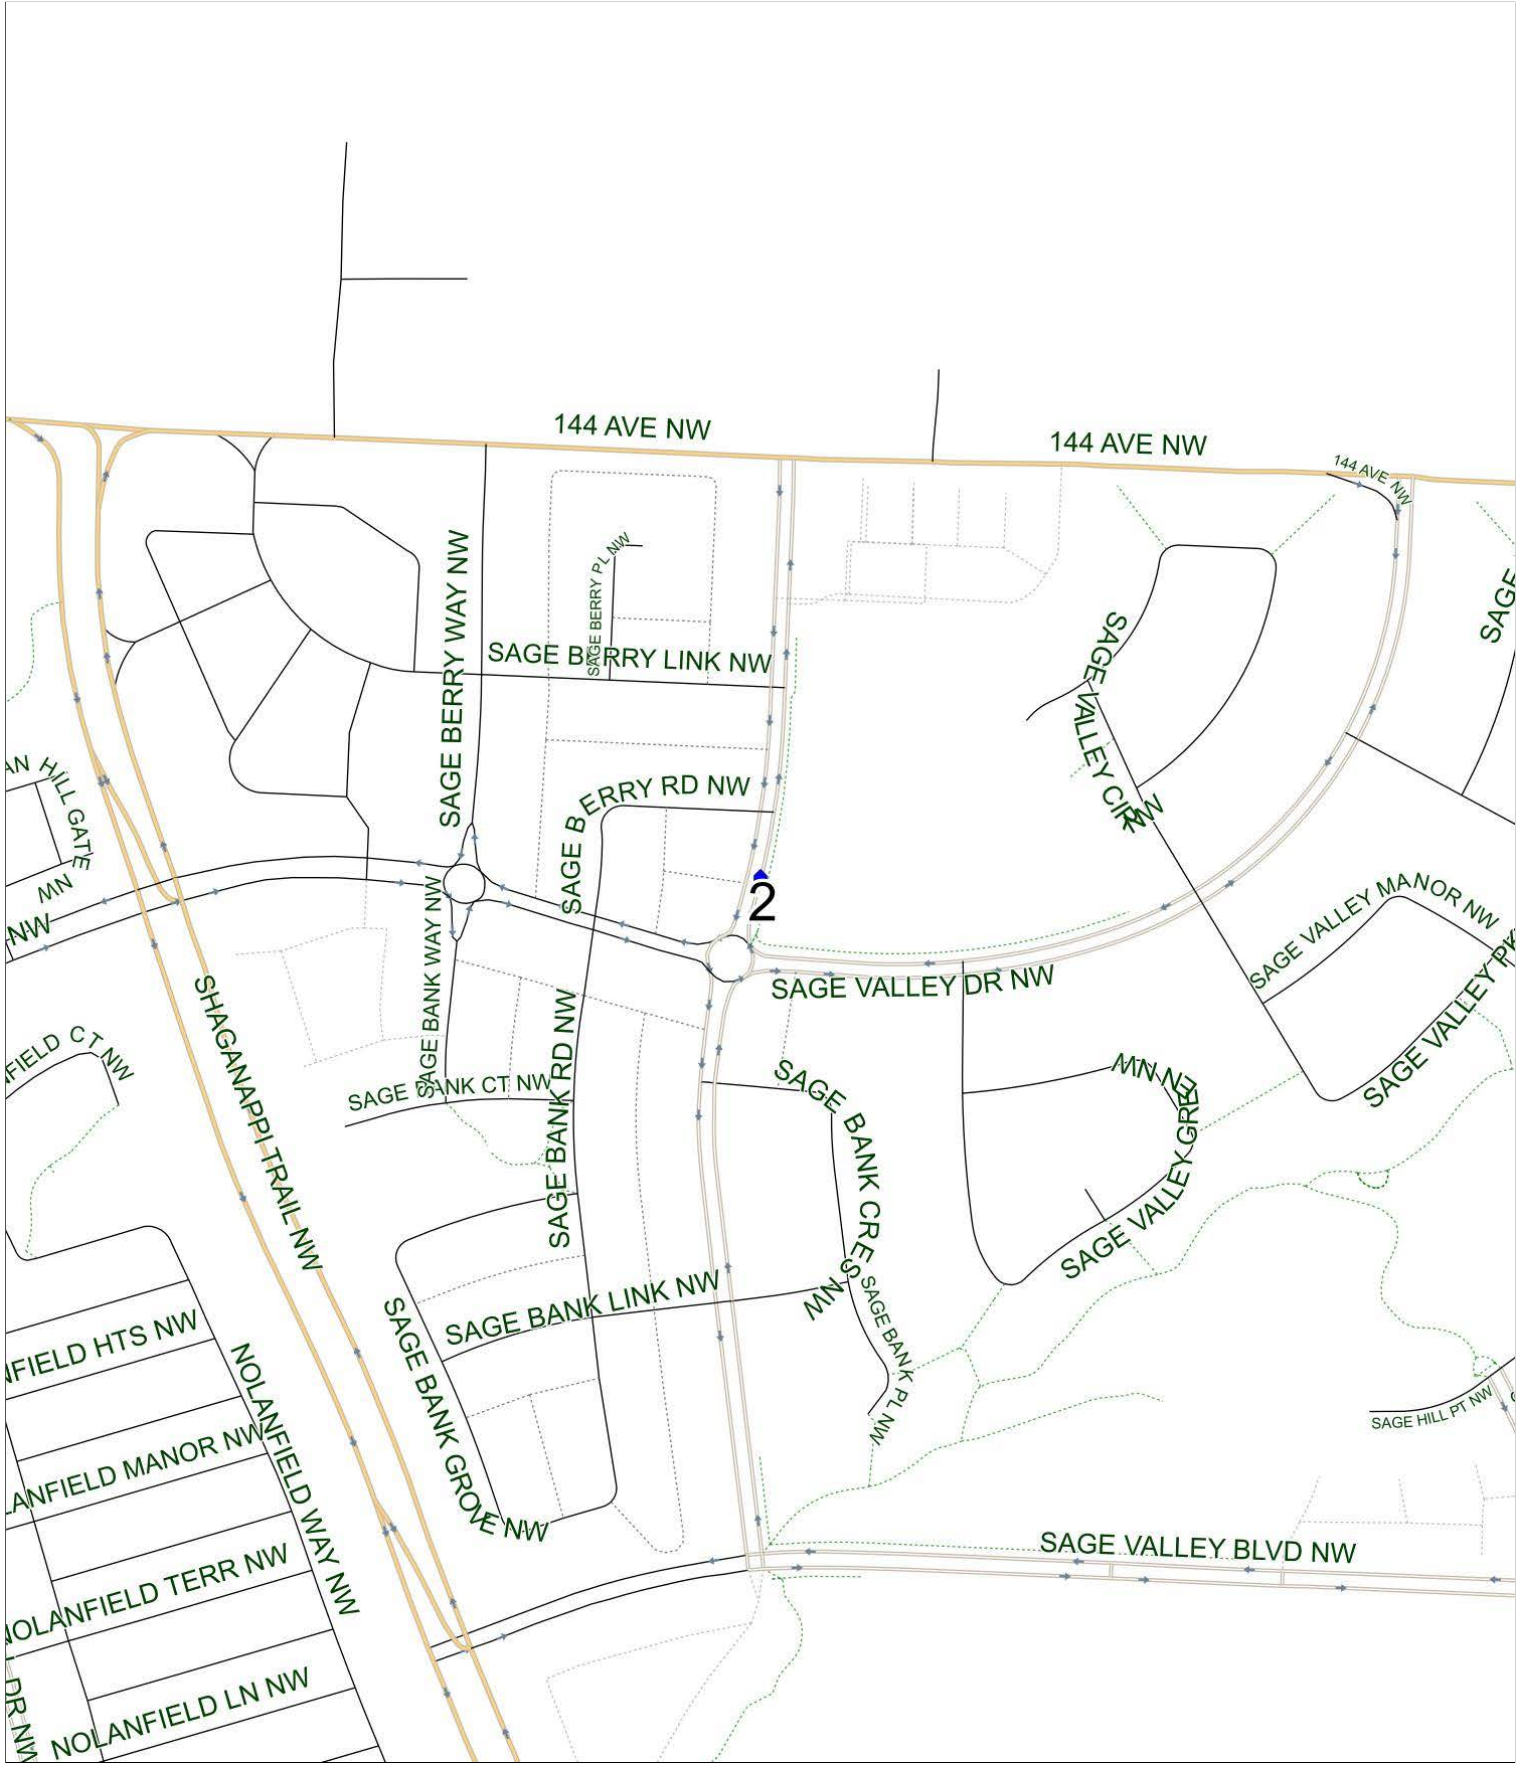

F.E. Osborne B AM

Operator: Southland - CFB Yard (403) 387-2907
Description: Sage Hill

Eff: 2019-09-03

#	Time	Description
1	7:35 AM	Northbound Sage Valley Road after Sage Valley Drive NW at green space
2	8:00 AM	F. E. Osborne School, Northbound 53 Street NW

F.E. Osborne B PM (MTWR)

Operator: Southland - CFB Yard (403) 387-2907
Description: Sage Hill

Eff: 2019-09-03

#	Time	Description
1	2:50 PM	F. E. Osborne School, Northbound 53 Street NW
2	3:07 PM	Northbound Sage Valley Road after Sage Valley Drive NW at green space

F.E. Osborne B PM (F)

Operator: Southland - CFB Yard (403) 387-2907
Description: Sage Hill

Eff: 2019-09-03

#	Time	Description
1	12:10 PM	F. E. Osborne School, Northbound 53 Street NW
2	12:27 PM	Northbound Sage Valley Road after Sage Valley Drive NW at green space