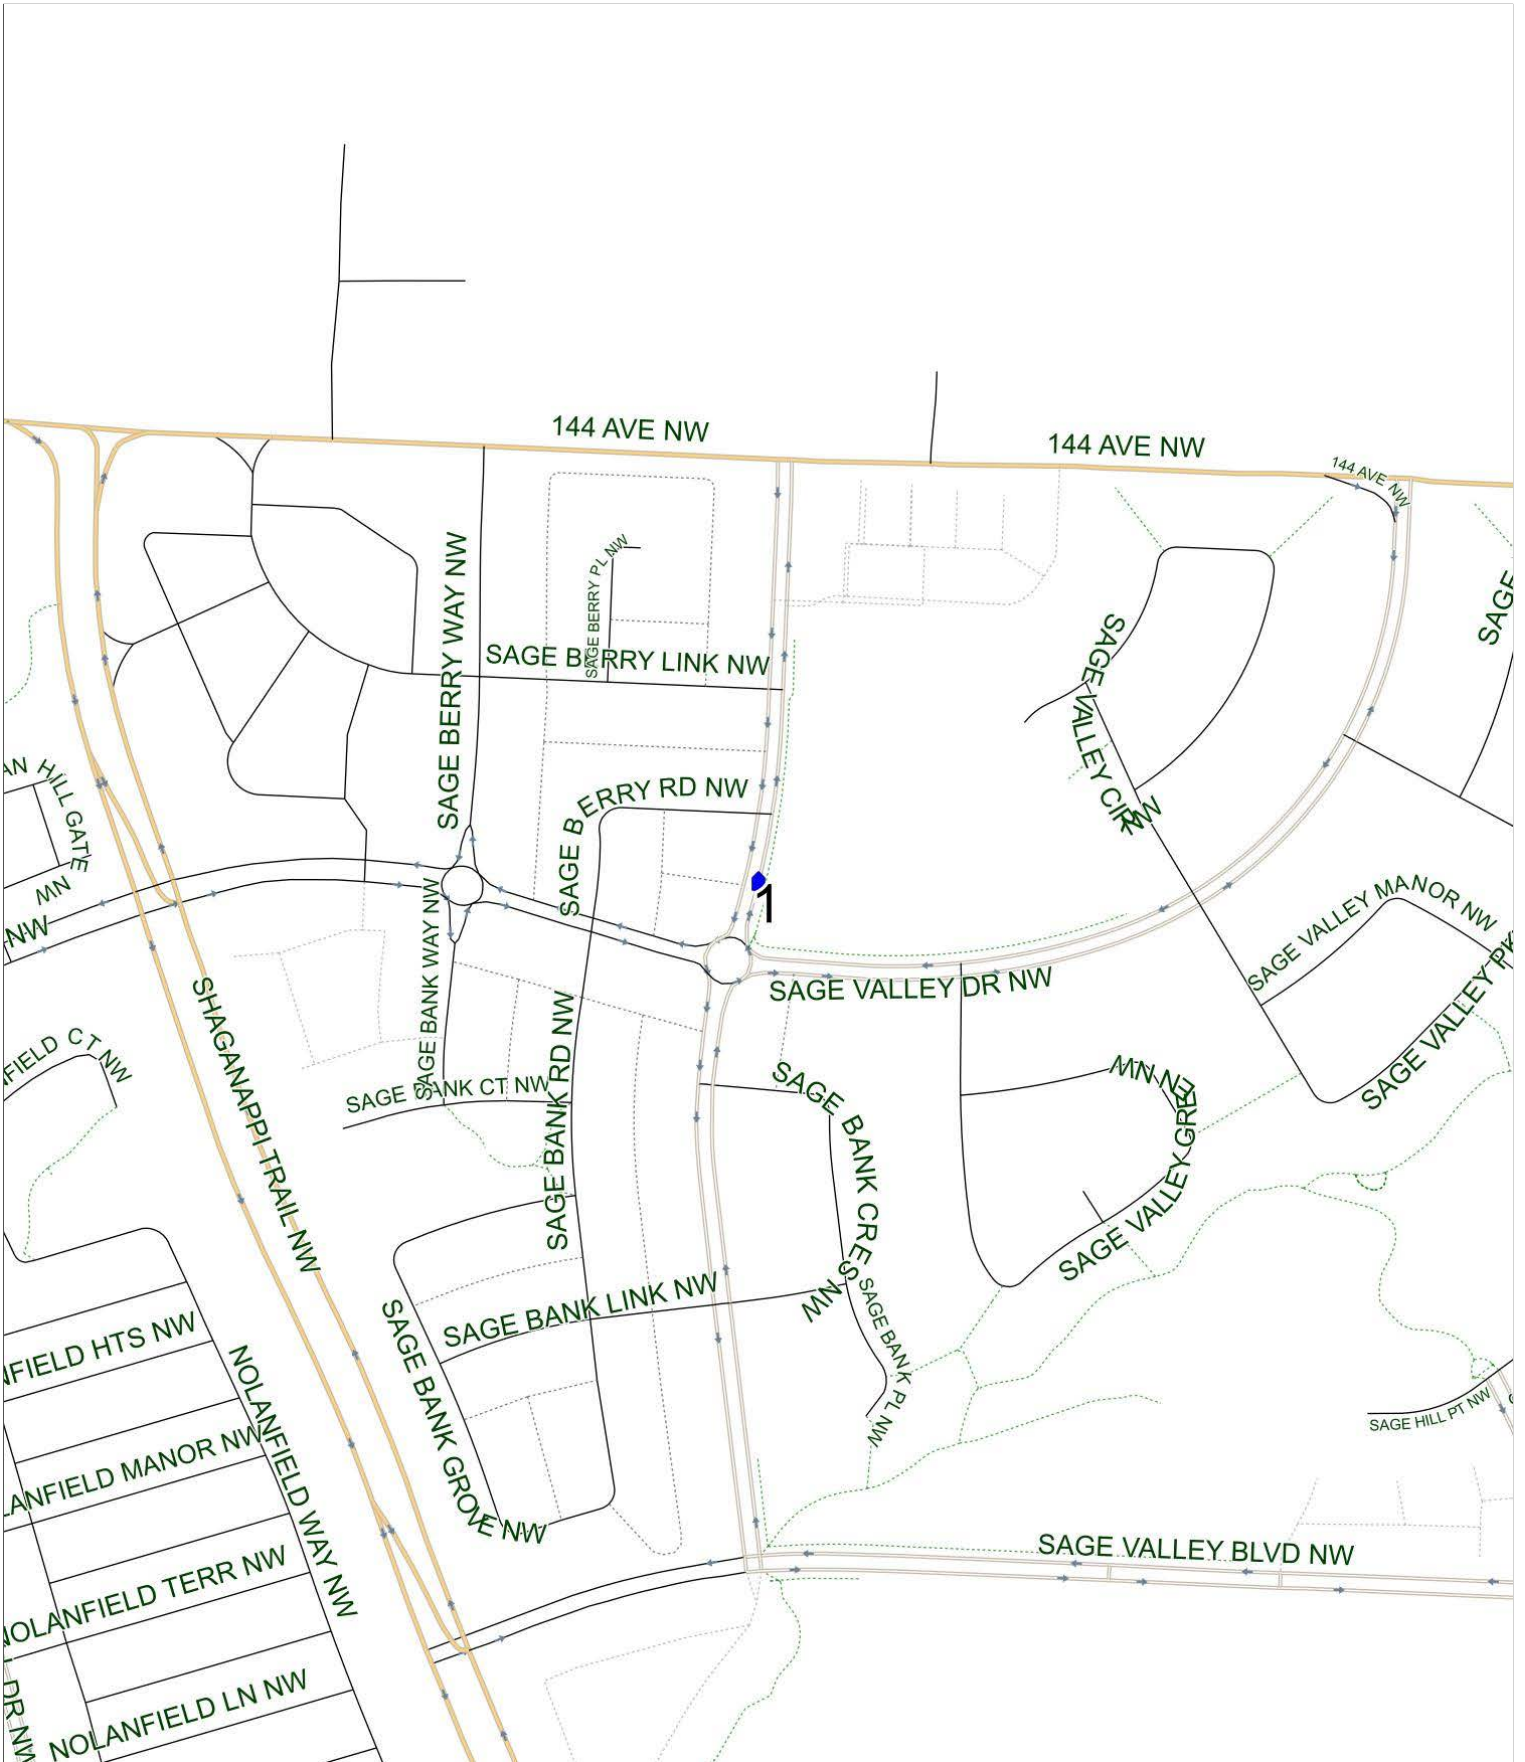

F.E. Osborne B AM

Operator: Southland - CFB Yard (403) 387-2907
Description: Sage Hill

Eff: 2019-09-03

#	Time	Description
1	7:35 AM	Northbound Sage Valley Road after Sage Valley Drive NW at green space
2	8:00 AM	F. E. Osborne School, Northbound 53 Street NW

F.E. Osborne B PM (MTWR)

Operator: Southland - CFB Yard (403) 387-2907
Description: Sage Hill

Eff: 2019-09-03

#	Time	Description
1	2:50 PM	F. E. Osborne School, Northbound 53 Street NW
2	3:07 PM	Northbound Sage Valley Road after Sage Valley Drive NW at green space

F.E. Osborne B PM (F)

Operator: Southland - CFB Yard (403) 387-2907
Description: Sage Hill

Eff: 2019-09-03

#	Time	Description
1	12:10 PM	F. E. Osborne School, Northbound 53 Street NW
2	12:27 PM	Northbound Sage Valley Road after Sage Valley Drive NW at green space