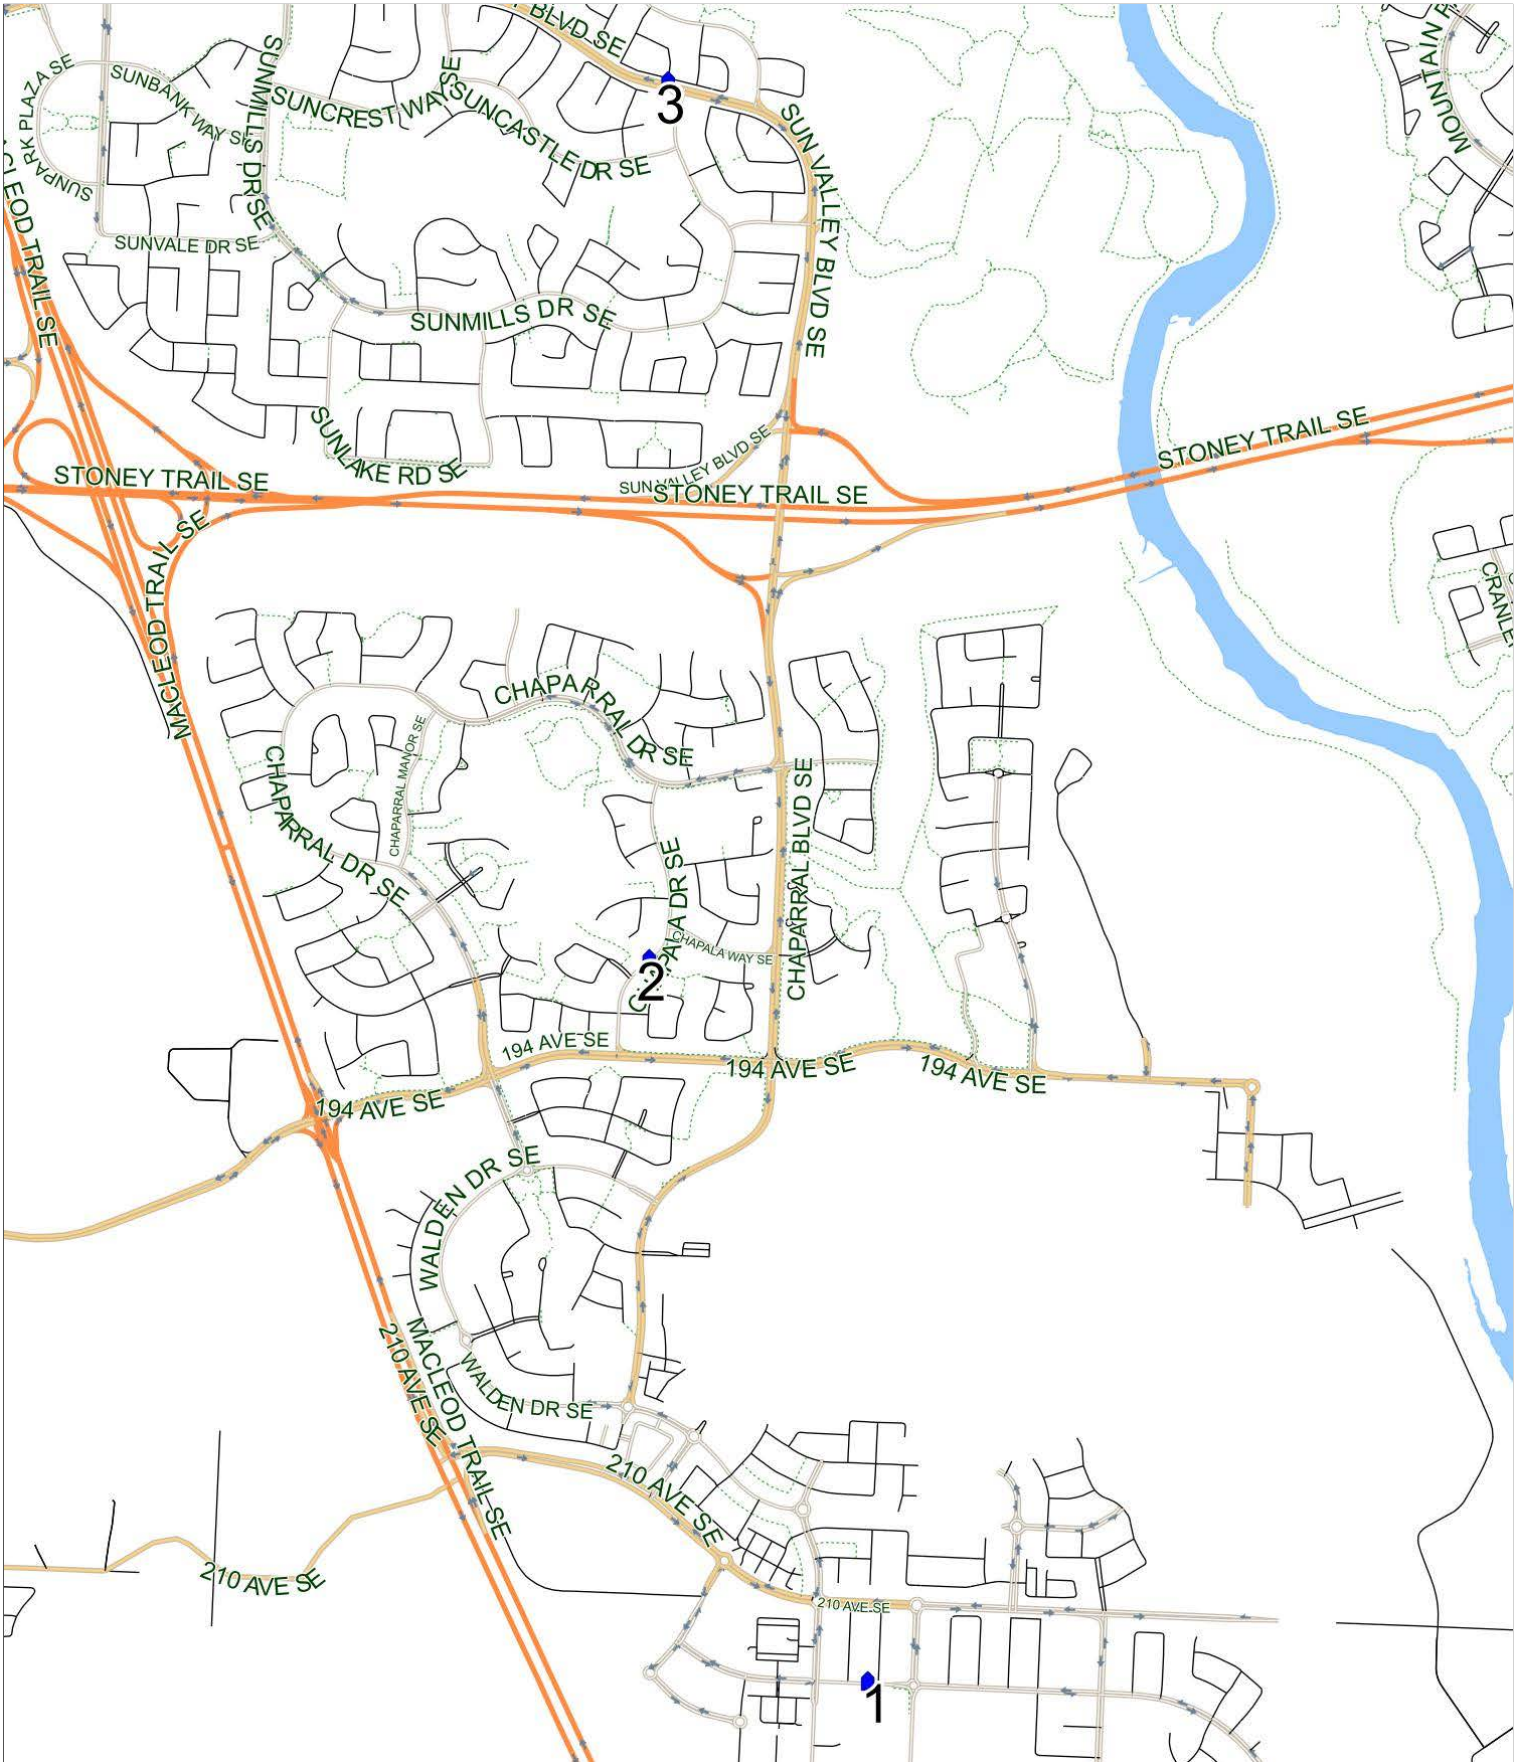

Fairview A AM

Operator: Southland - Spruce Yard (403) 873-7268
Description: Chaparral, Legacy, Sundance

Eff: 2019-09-03

#	Time	Description
1	8:22 AM	Eastbound Legacy Main Street after Legacy Boulevard SE at green space
2	8:31 AM	Northbound Chapala Drive after Chapala Close SE at green space
3	8:38 AM	Westbound Sun Valley Blvd after Sunmills Drive SE (east arm) at CT Stop
4	9:00 AM	Fairview School, Northbound Fairmount Drive SE

Fairview A PM (MTWR)

Operator: Southland - Spruce Yard (403) 873-7268
Description: Sundance, Chaparral, Legacy

Eff: 2019-09-03

#	Time	Description
1	4:00 PM	Fairview School, Northbound Fairmount Drive SE
2	4:23 PM	Eastbound Sun Valley Boulevard after Sunmills Drive SE (east arm) at CT Stop
3	4:30 PM	Southbound Chapala Drive after Chapala Way SE at CT Stop
4	4:39 PM	Eastbound Legacy Main Street after Legacy Boulevard SE at green space

Fairview A PM (F)

Operator: Southland - Spruce Yard (403) 873-7268
Description: Sundance, Chaparral, Legacy

Eff: 2019-09-03

#	Time	Description
1	1:40 PM	Fairview School, Northbound Fairmount Drive SE
2	1:59 PM	Eastbound Sun Valley Blvd after Sunmills Drive SE (east arm) at CT Stop
3	2:06 PM	Southbound Chapala Drive after Chapala Way SE at CT Stop
4	2:14 PM	Eastbound Legacy Main Street after Legacy Boulevard SE at green space