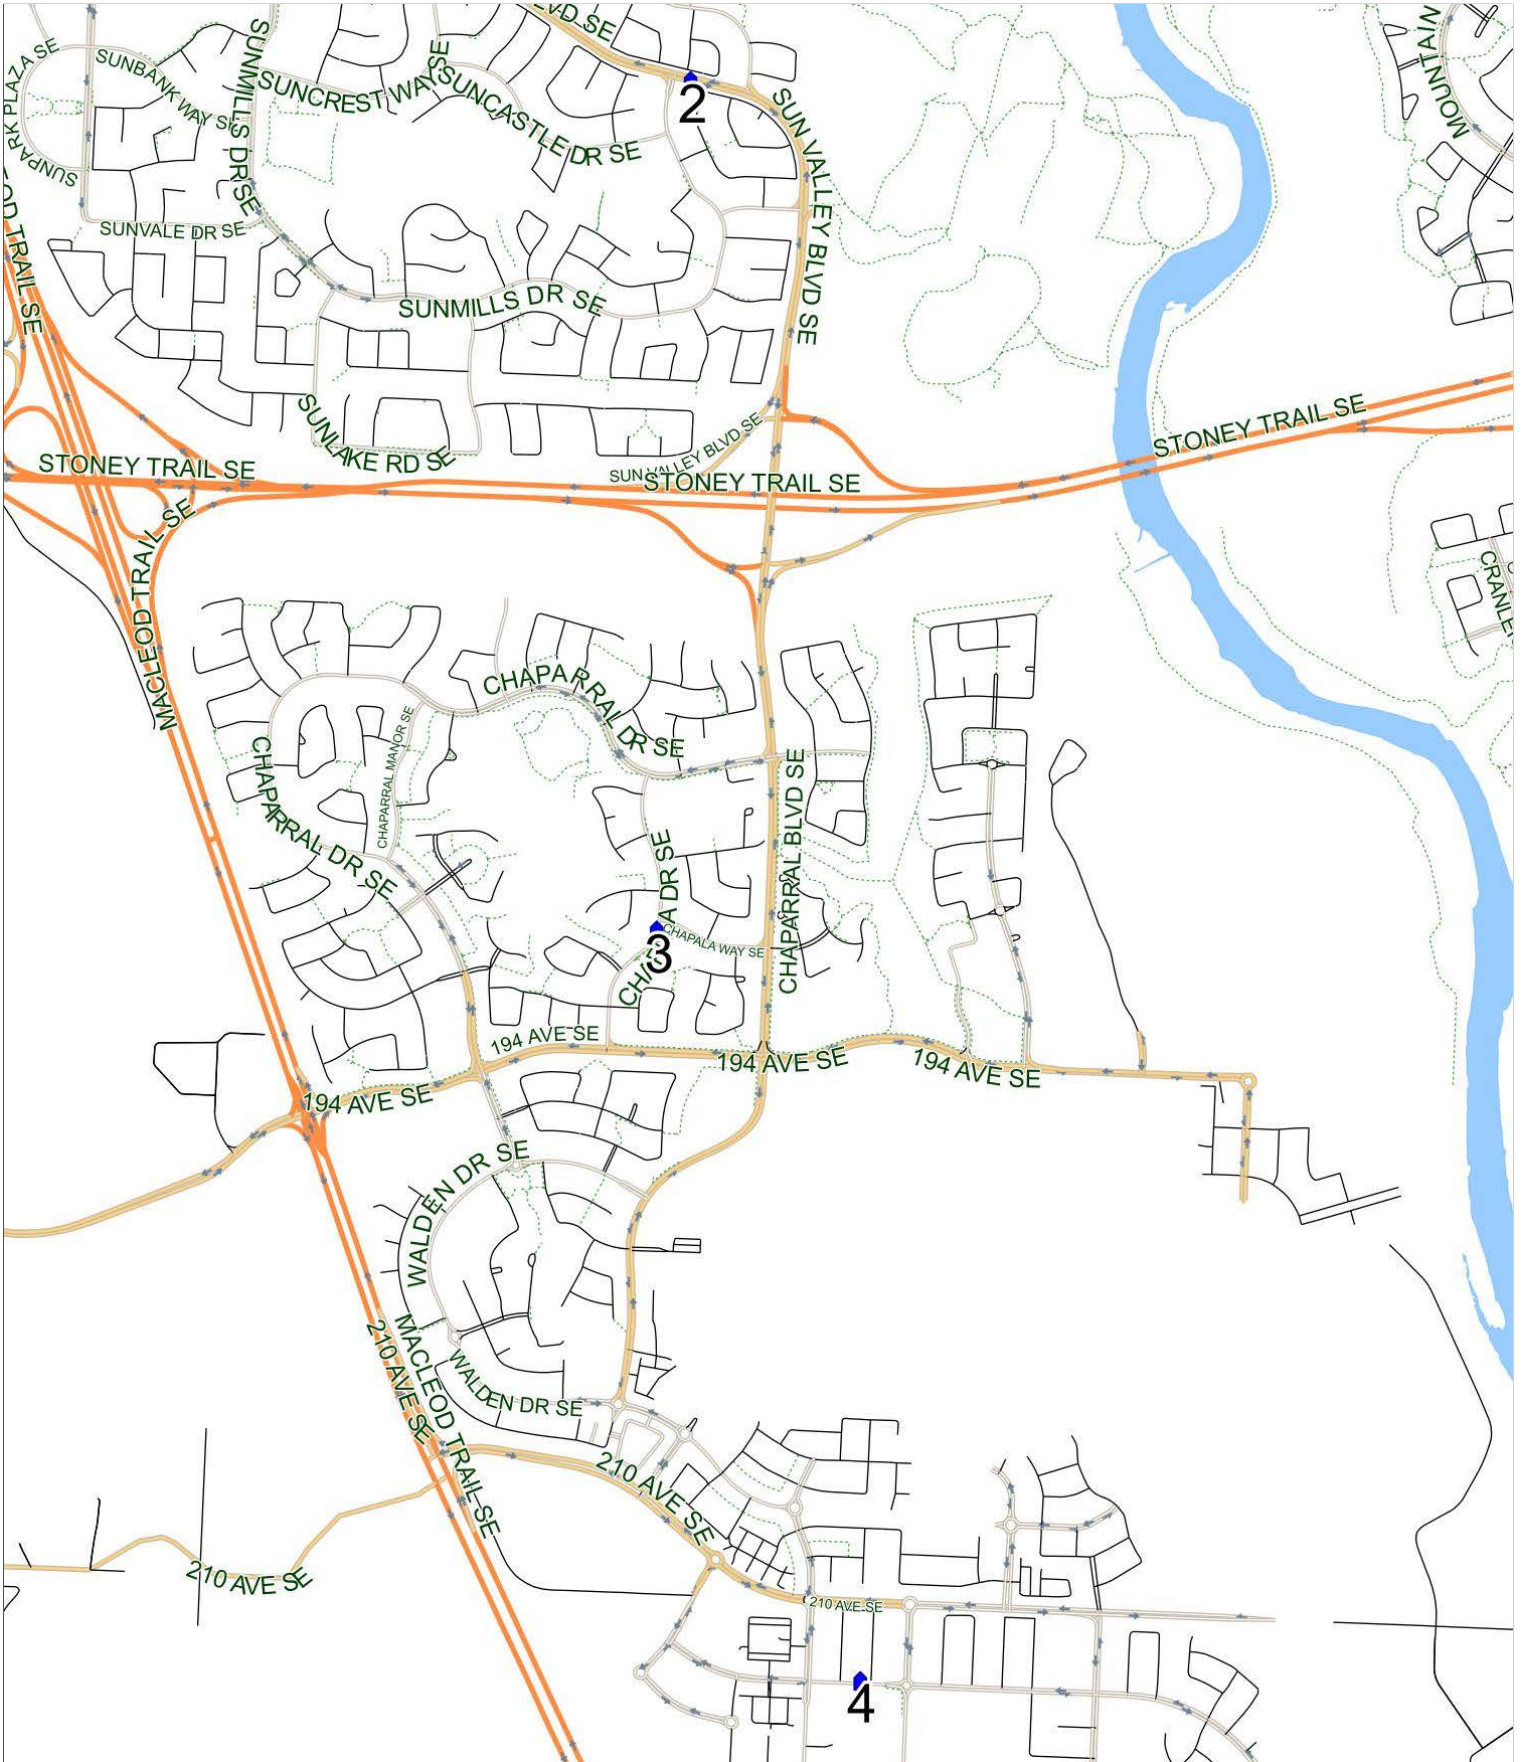

Fairview A AM

Operator: Southland - Spruce Yard (403) 873-7268
Description: Chaparral, Legacy, Sundance

Eff: 2019-09-03

#	Time	Description
1	8:22 AM	Eastbound Legacy Main Street after Legacy Boulevard SE at green space
2	8:31 AM	Northbound Chapala Drive after Chapala Close SE at green space
3	8:38 AM	Westbound Sun Valley Blvd after Sunmills Drive SE (east arm) at CT Stop
4	9:00 AM	Fairview School, Northbound Fairmount Drive SE

Fairview A PM (MTWR)

Operator: Southland - Spruce Yard (403) 873-7268
Description: Sundance, Chaparral, Legacy

Eff: 2019-09-03

#	Time	Description
1	4:00 PM	Fairview School, Northbound Fairmount Drive SE
2	4:23 PM	Eastbound Sun Valley Boulevard after Sunmills Drive SE (east arm) at CT Stop
3	4:30 PM	Southbound Chapala Drive after Chapala Way SE at CT Stop
4	4:39 PM	Eastbound Legacy Main Street after Legacy Boulevard SE at green space

Fairview A PM (F)

Operator: Southland - Spruce Yard (403) 873-7268
Description: Sundance, Chaparral, Legacy

Eff: 2019-09-03

#	Time	Description
1	1:40 PM	Fairview School, Northbound Fairmount Drive SE
2	1:59 PM	Eastbound Sun Valley Blvd after Sunmills Drive SE (east arm) at CT Stop
3	2:06 PM	Southbound Chapala Drive after Chapala Way SE at CT Stop
4	2:14 PM	Eastbound Legacy Main Street after Legacy Boulevard SE at green space