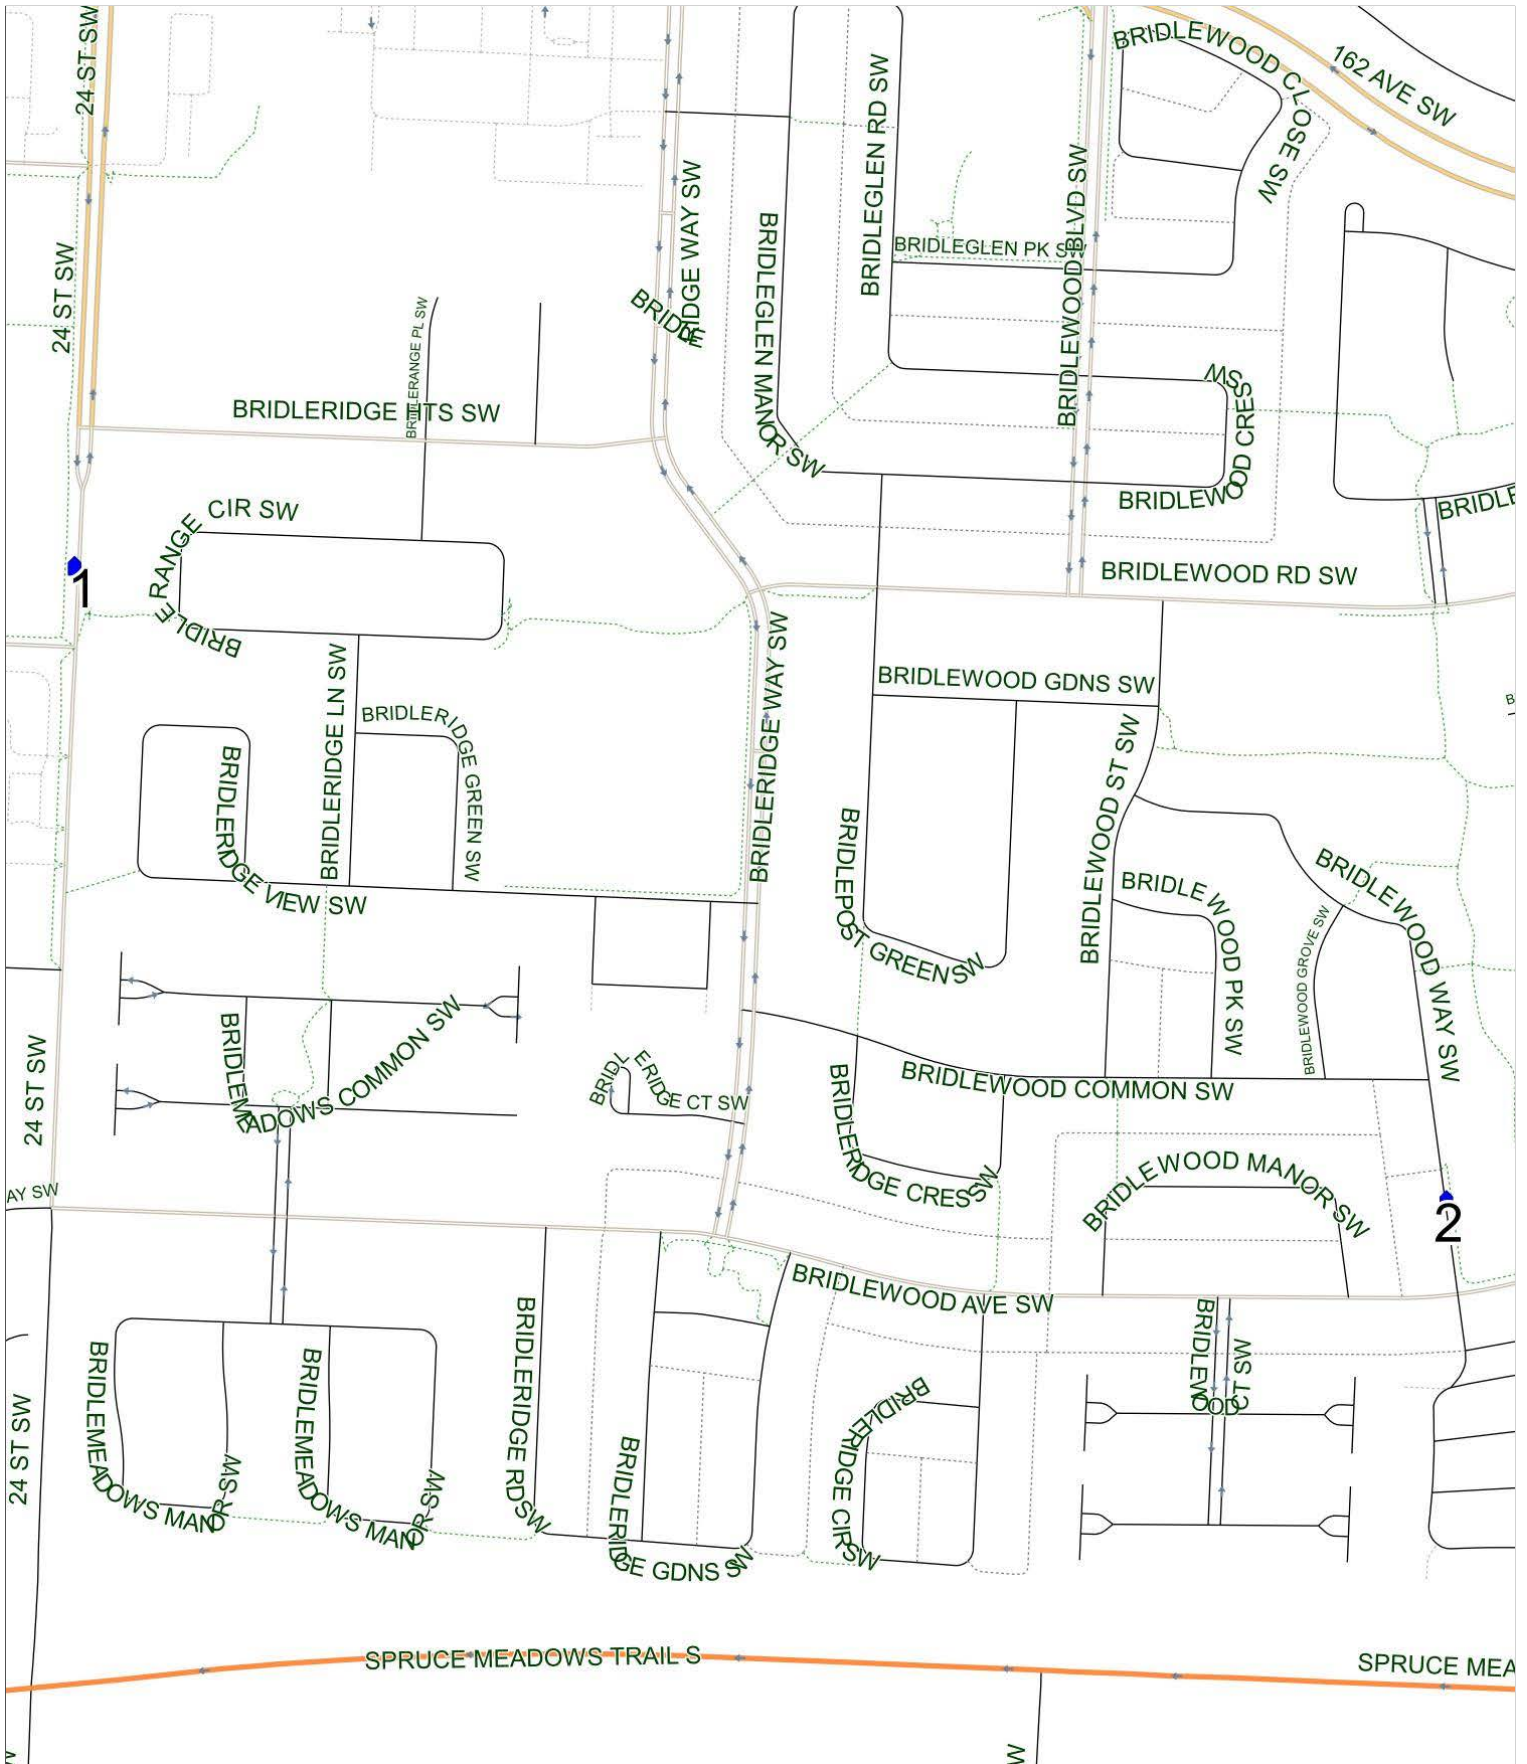

Fairview E AM

Operator: Southland - Ogden Yard (403) 253-9323
Description: Bridlewood

Eff: 2019-09-03

#	Time	Description
1	8:35 AM	Southbound 24 Street after Bridleridge Heights SW at end of green space
2	8:39 AM	Northbound Bridlewood Way after Bridlewood Avenue SW at green space
3	9:00 AM	Fairview School, Eastbound Fyfe Road SE

Fairview E PM (MTWR)

Operator: Southland - Ogden Yard (403) 253-9323
Description: Bridlewood

Eff: 2019-09-03

#	Time	Description
1	4:00 PM	Fairview School, Eastbound Fyffe Road SE
2	4:22 PM	Southbound 24 Street after Bridleridge Heights SW at end of green space
3	4:30 PM	Northbound Bridlewood Way after Bridlewood Avenue SW at green space

Fairview E PM (F)

Operator: Southland - Ogden Yard (403) 253-9323
Description: Bridlewood

Eff: 2019-09-03

#	Time	Description
1	1:40 PM	Fairview School, Eastbound Fyffe Road SE
2	2:03 PM	Southbound 24 Street after Bridleridge Heights SW at end of green space
3	2:11 PM	Northbound Bridlewood Way after Bridlewood Avenue SW at green space