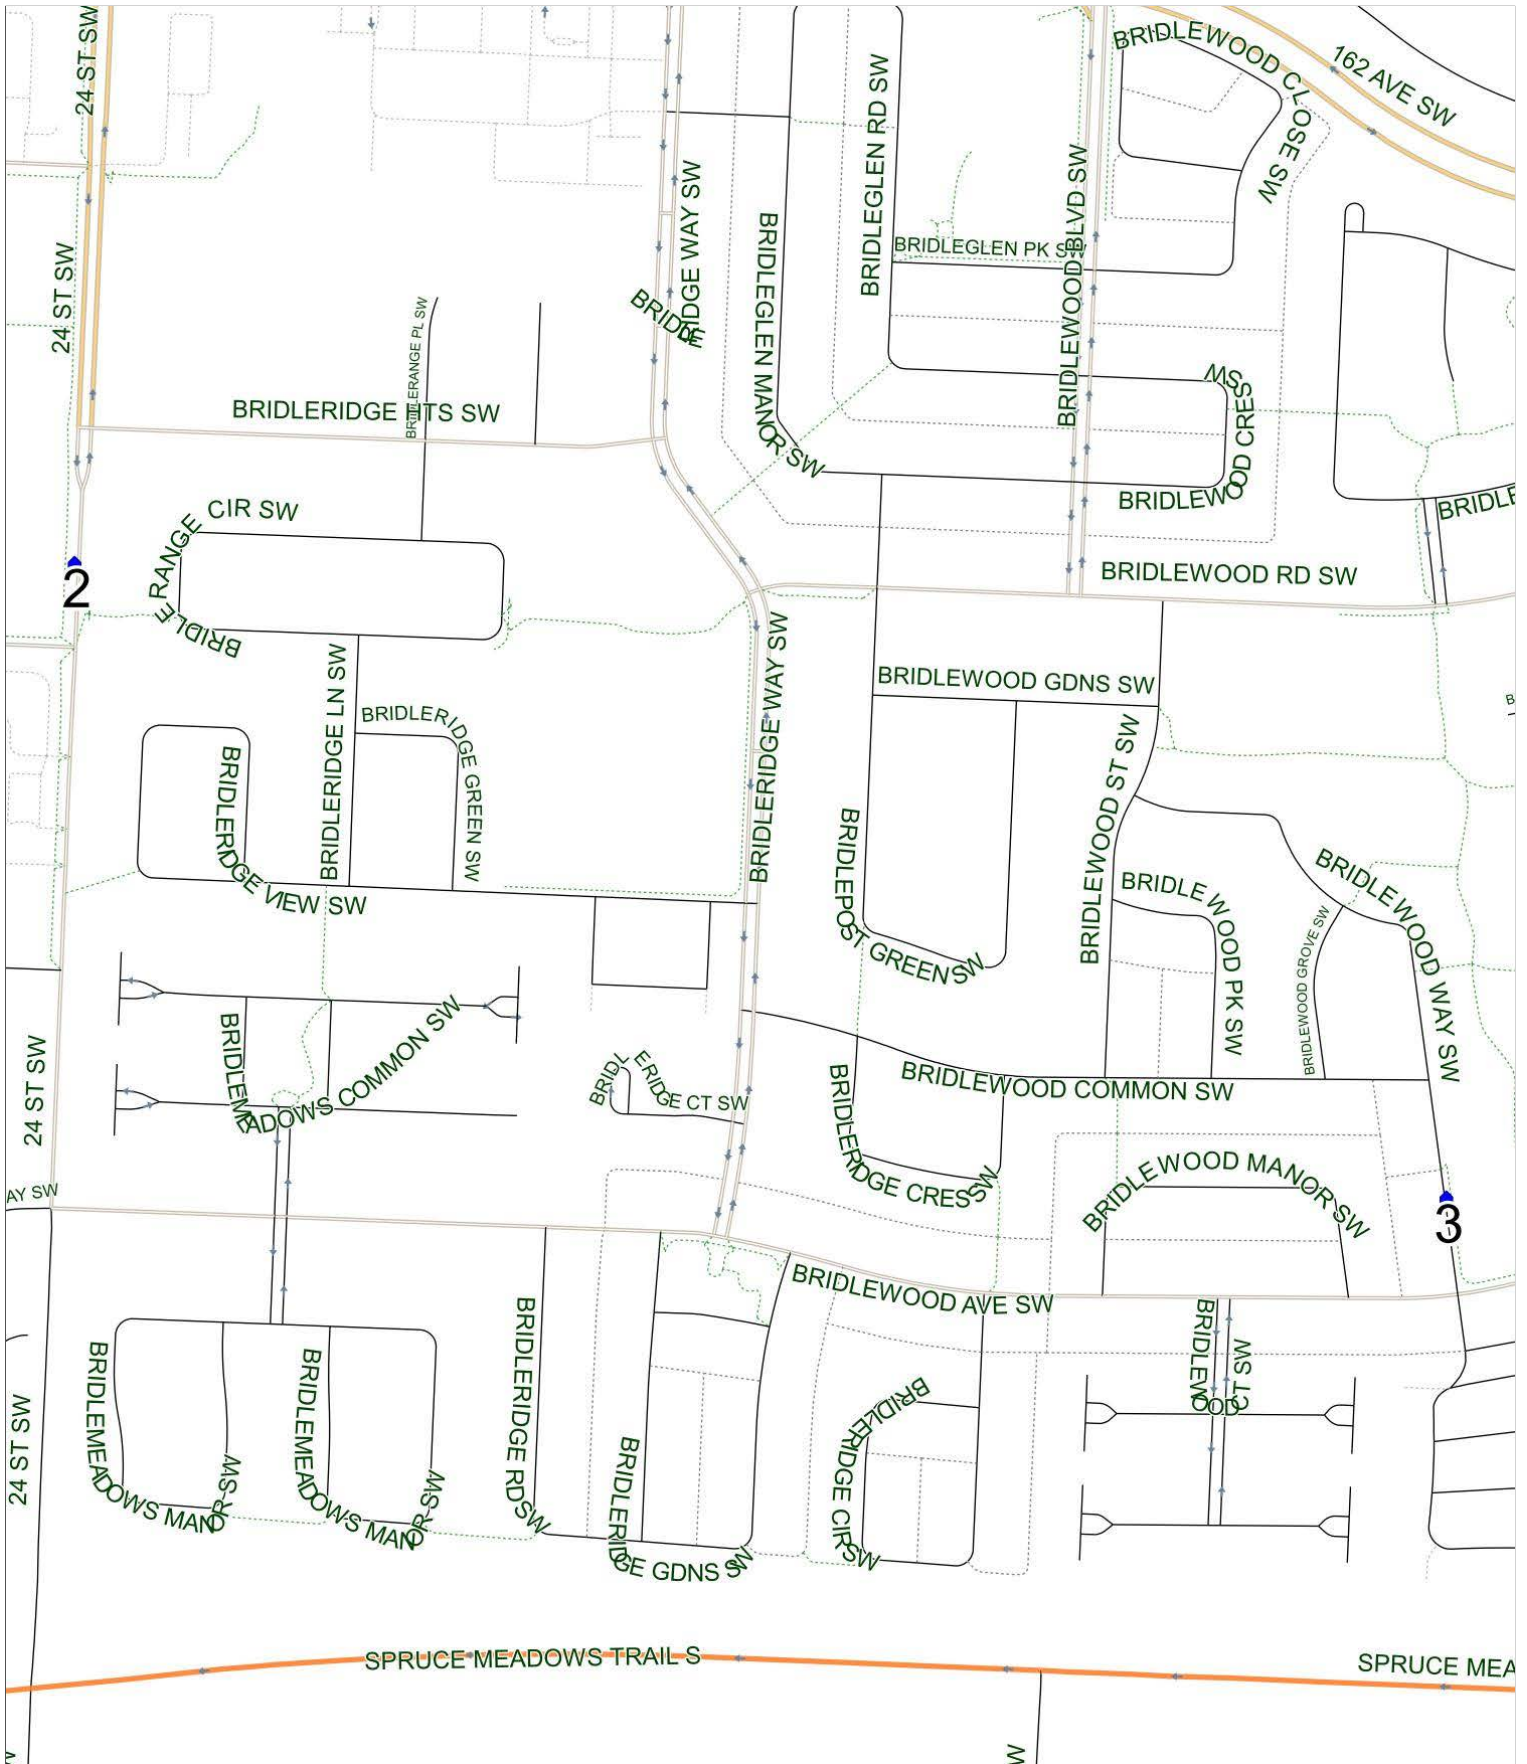

Fairview E AM

Operator: Southland - Ogden Yard (403) 253-9323
Description: Bridlewood

Eff: 2019-09-03

#	Time	Description
1	8:35 AM	Southbound 24 Street after Bridleridge Heights SW at end of green space
2	8:39 AM	Northbound Bridlewood Way after Bridlewood Avenue SW at green space
3	9:00 AM	Fairview School, Eastbound Fyfe Road SE

Fairview E PM (MTWR)

Operator: Southland - Ogden Yard (403) 253-9323
Description: Bridlewood

Eff: 2019-09-03

#	Time	Description
1	4:00 PM	Fairview School, Eastbound Fyffe Road SE
2	4:22 PM	Southbound 24 Street after Bridleridge Heights SW at end of green space
3	4:30 PM	Northbound Bridlewood Way after Bridlewood Avenue SW at green space

Fairview E PM (F)

Operator: Southland - Ogden Yard (403) 253-9323
Description: Bridlewood

Eff: 2019-09-03

#	Time	Description
1	1:40 PM	Fairview School, Eastbound Fyffe Road SE
2	2:03 PM	Southbound 24 Street after Bridleridge Heights SW at end of green space
3	2:11 PM	Northbound Bridlewood Way after Bridlewood Avenue SW at green space