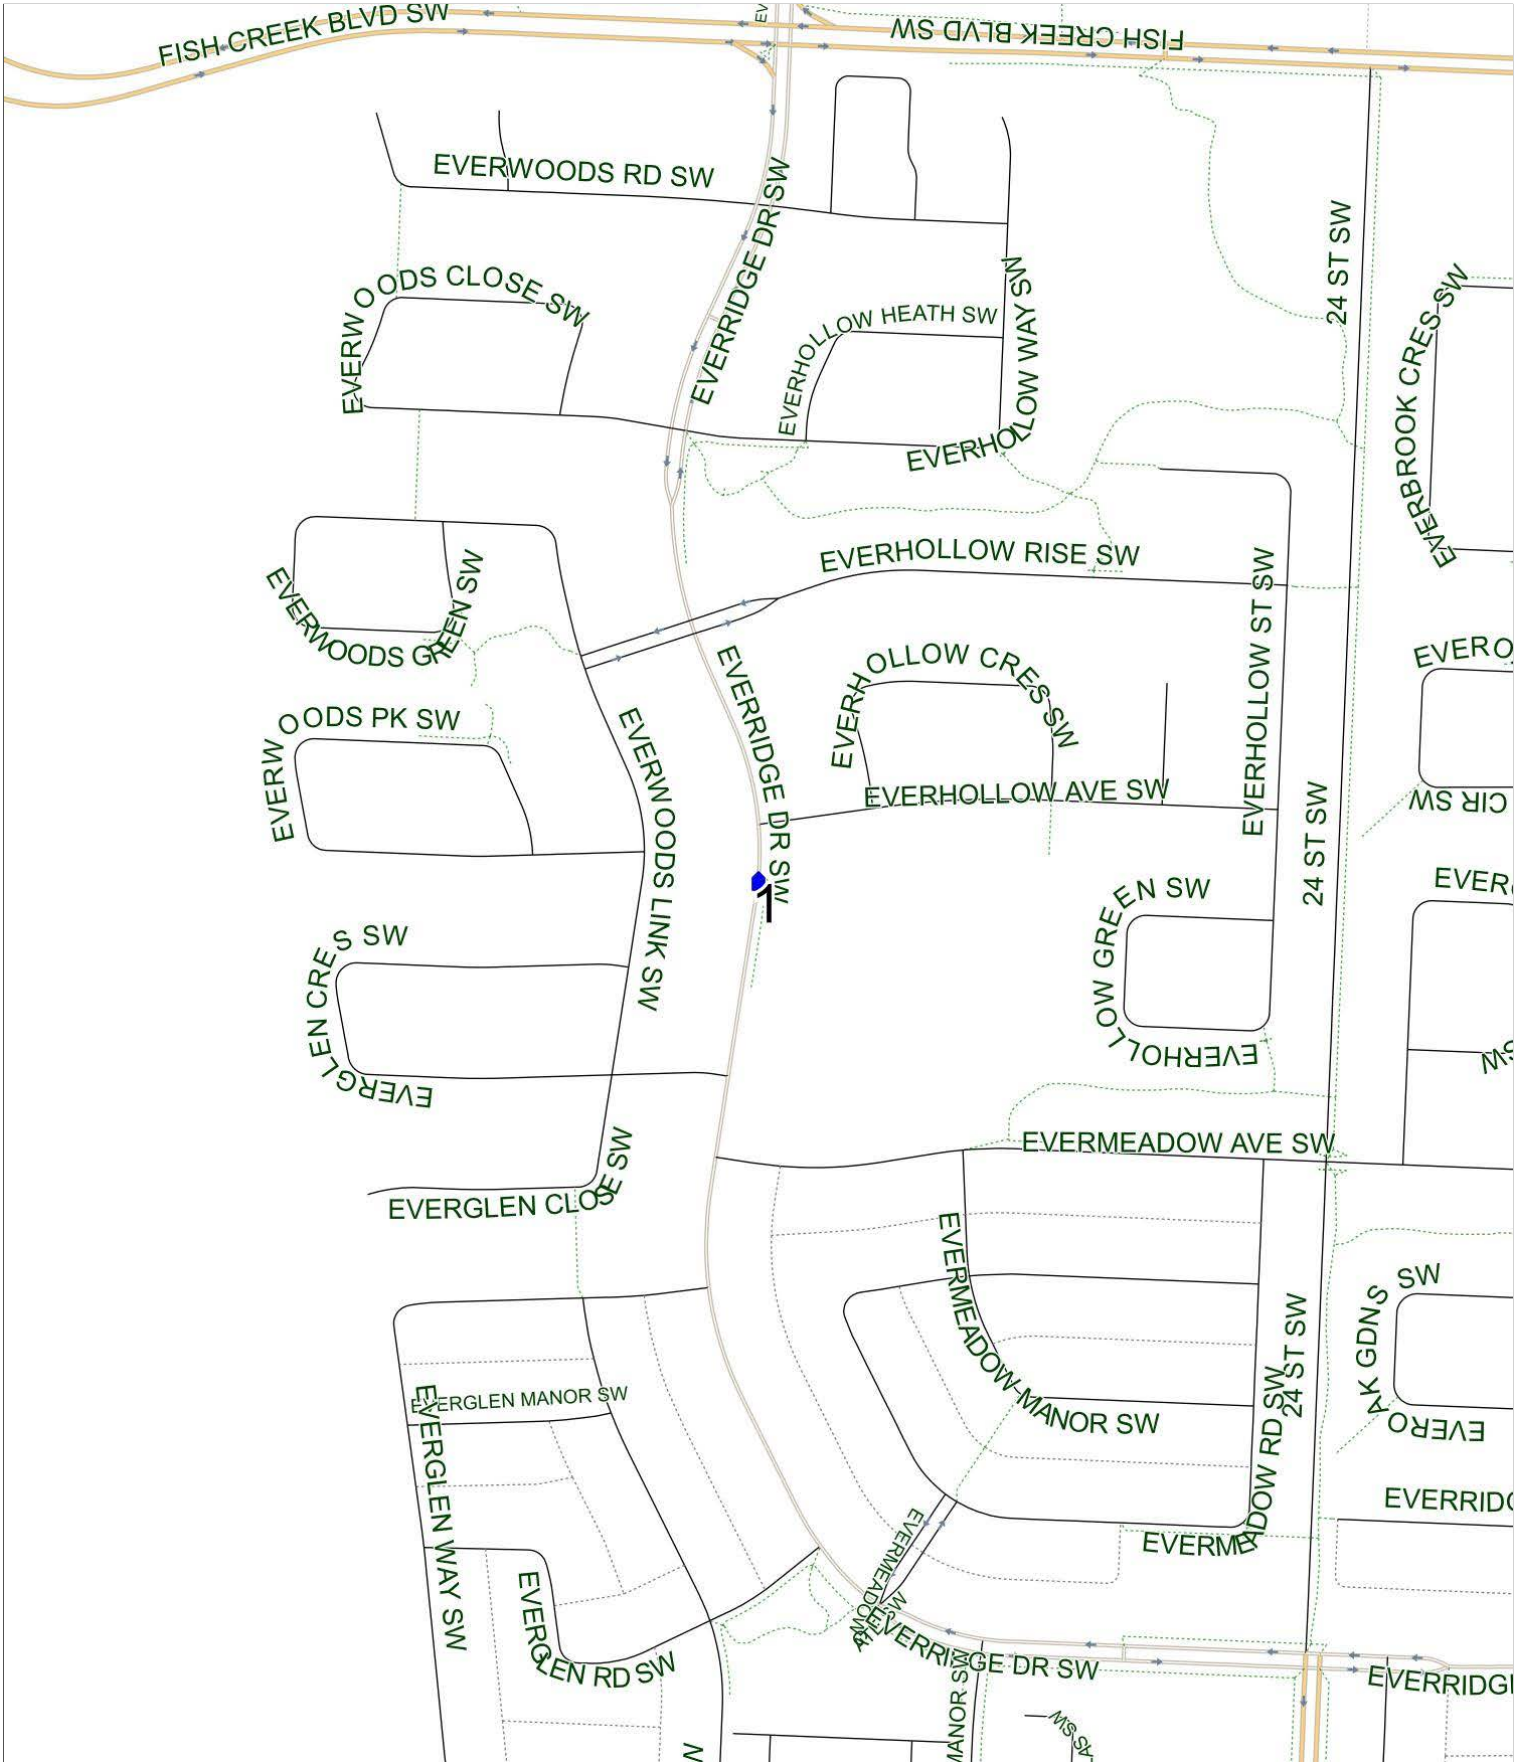

# Fairview G AM

Operator: Southland - Ogden Yard (403) 253-9323  
Description: Evergreen

Eff: 2019-09-03

#	Time	Description
1	8:35 AM	Northbound Everidge Drive after Evermeadows Avenue SW at end of green space
2	9:00 AM	Fairview School, Eastbound Fyffe Road SE

### Fairview G PM (MTWR)

Operator: Southland - Ogden Yard (403) 253-9323  
Description: Evergreen

Eff: 2019-09-03

#	Time	Description
1	4:00 PM	Fairview School, Eastbound Fyfe Road SE
2	4:21 PM	Northbound Everridge Drive after Evermeadows Avenue SW at end of green space

# Fairview G PM (F)

Operator: Southland - Ogden Yard (403) 253-9323  
Description: Evergreen

Eff: 2019-09-03

#	Time	Description
1	1:40 PM	Fairview School, Eastbound Fyfe Road SE
2	2:05 PM	Northbound Everridge Drive after Evermeadows Avenue SW at end of green space