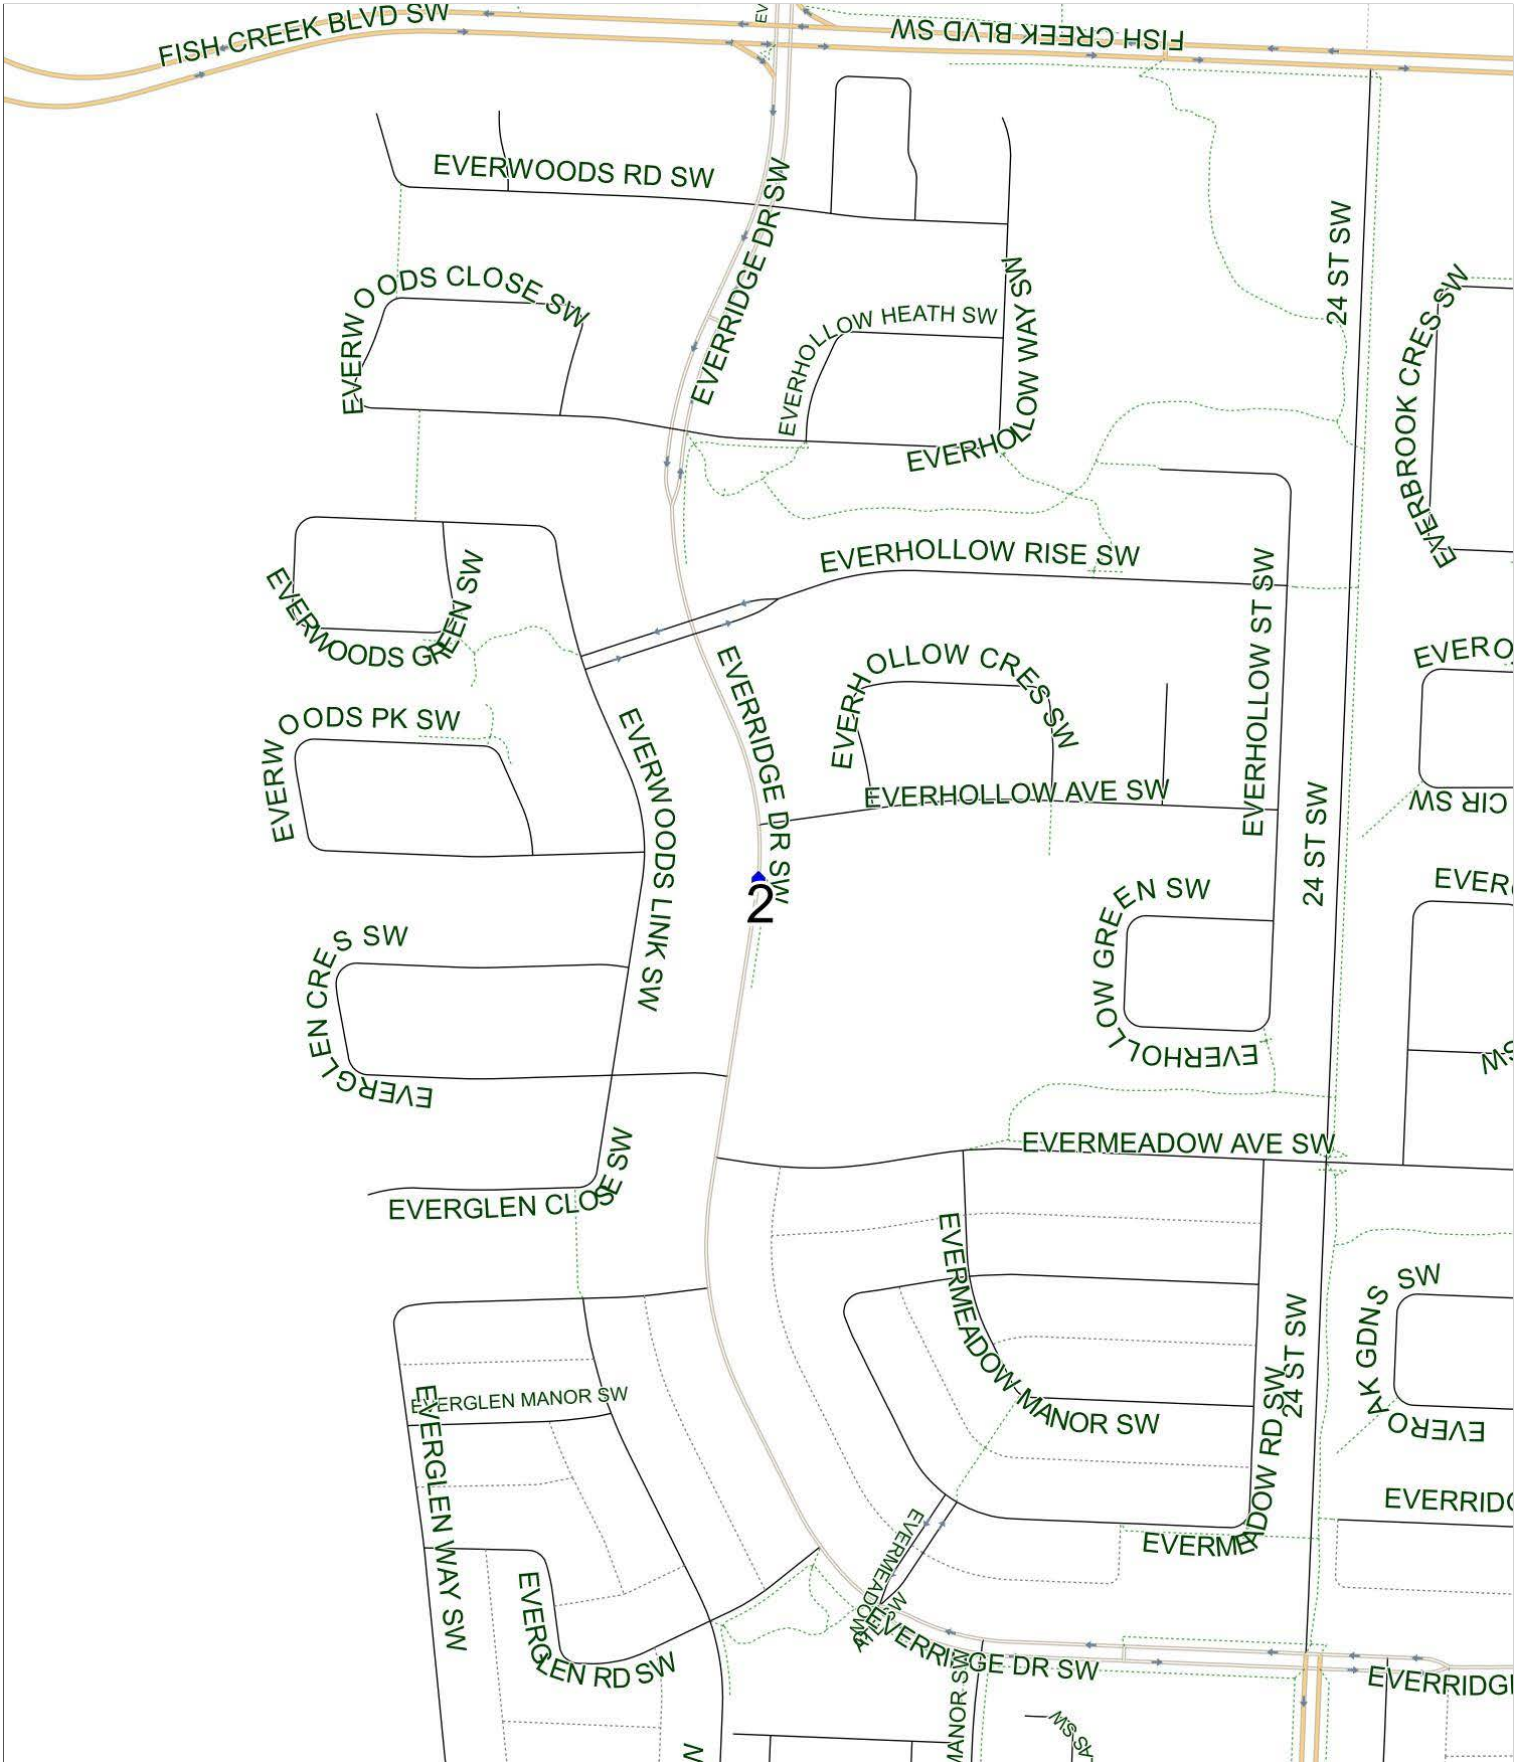

# Fairview G AM

Operator: Southland - Ogden Yard (403) 253-9323  
Description: Evergreen

Eff: 2019-09-03

#	Time	Description
1	8:35 AM	Northbound Everidge Drive after Evermeadows Avenue SW at end of green space
2	9:00 AM	Fairview School, Eastbound Fyffe Road SE

### Fairview G PM (MTWR)

Operator: Southland - Ogden Yard (403) 253-9323  
Description: Evergreen

Eff: 2019-09-03

#	Time	Description
1	4:00 PM	Fairview School, Eastbound Fyfe Road SE
2	4:21 PM	Northbound Everridge Drive after Evermeadows Avenue SW at end of green space

# Fairview G PM (F)

Operator: Southland - Ogden Yard (403) 253-9323  
Description: Evergreen

Eff: 2019-09-03

#	Time	Description
1	1:40 PM	Fairview School, Eastbound Fyfe Road SE
2	2:05 PM	Northbound Everridge Drive after Evermeadows Avenue SW at end of green space