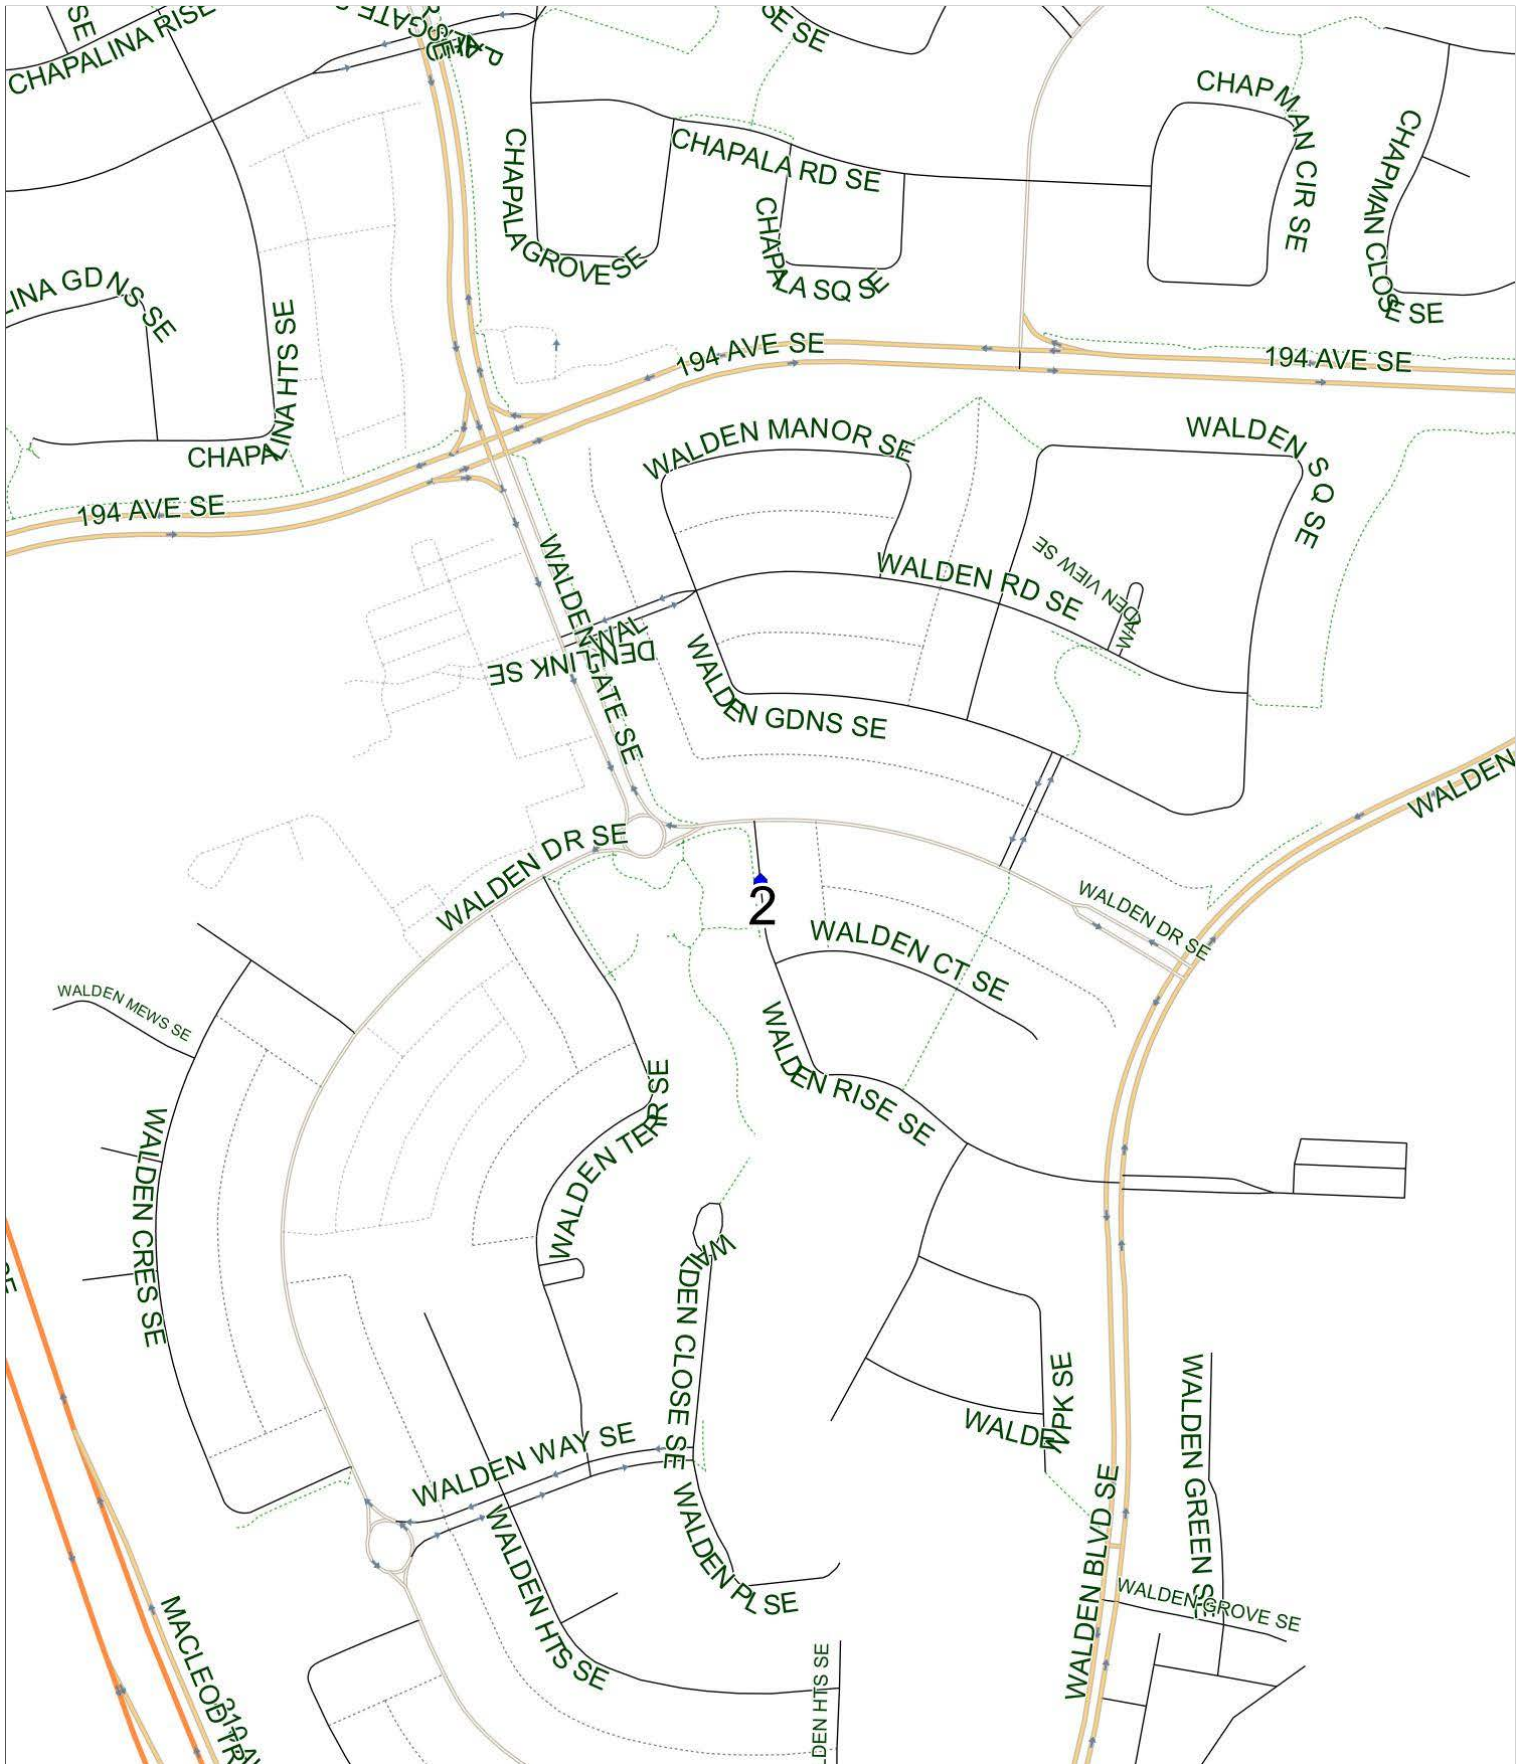

# Fairview I AM

Operator: Southland - Spruce Yard (403) 873-7268  
Description: Walden

Eff: 2019-09-03

#	Time	Description
1	8:35 AM	Southbound Walden Rise (west arm) after Walden Drive SE (north arm) at green space
2	9:00 AM	Fairview School, Eastbound Fyffe Road SE

### Fairview I PM (MTWR)

Operator: Southland - Spruce Yard (403) 873-7268  
Description: Walden

Eff: 2019-09-03

#	Time	Description
1	4:00 PM	Fairview School, Eastbound Fyffe Road SE
2	4:29 PM	Southbound Walden Rise (west arm) after Walden Drive SE (north arm) at green space

### Fairview I PM (F)

Operator: Southland - Spruce Yard (403) 873-7268  
Description: Walden

Eff: 2019-09-03

#	Time	Description
1	1:40 PM	Fairview School, Eastbound Fyffe Road SE
2	2:08 PM	Southbound Walden Rise (west arm) after Walden Drive SE (north arm) at green space