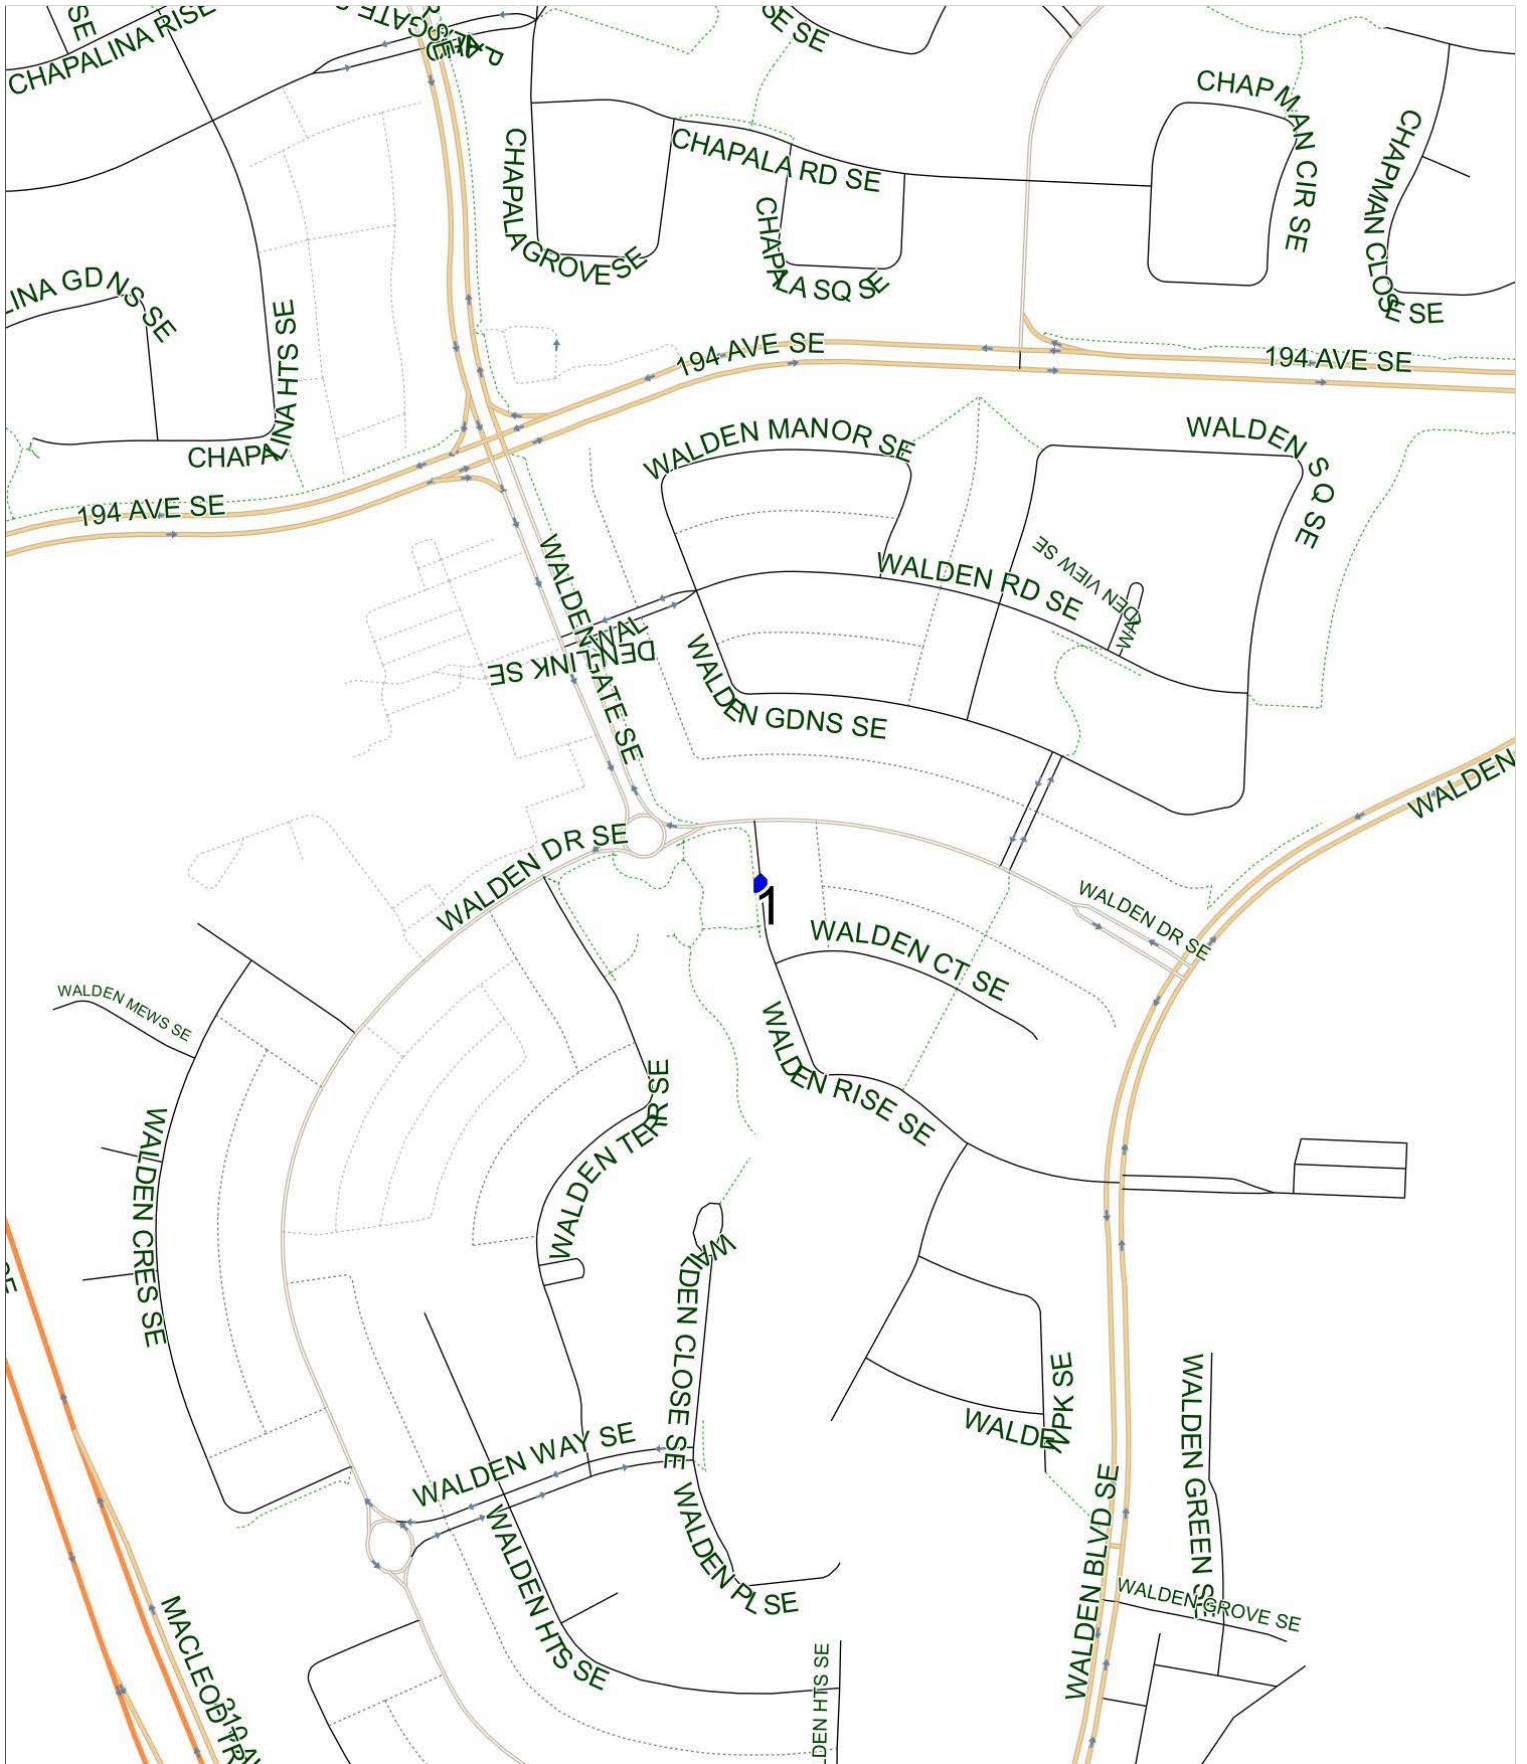

# Fairview I AM

Operator: Southland - Spruce Yard (403) 873-7268  
Description: Walden

Eff: 2019-09-03

#	Time	Description
1	8:35 AM	Southbound Walden Rise (west arm) after Walden Drive SE (north arm) at green space
2	9:00 AM	Fairview School, Eastbound Fyffe Road SE

### Fairview I PM (MTWR)

Operator: Southland - Spruce Yard (403) 873-7268  
Description: Walden

Eff: 2019-09-03

#	Time	Description
1	4:00 PM	Fairview School, Eastbound Fyffe Road SE
2	4:29 PM	Southbound Walden Rise (west arm) after Walden Drive SE (north arm) at green space

### Fairview I PM (F)

Operator: Southland - Spruce Yard (403) 873-7268  
Description: Walden

Eff: 2019-09-03

#	Time	Description
1	1:40 PM	Fairview School, Eastbound Fyffe Road SE
2	2:08 PM	Southbound Walden Rise (west arm) after Walden Drive SE (north arm) at green space