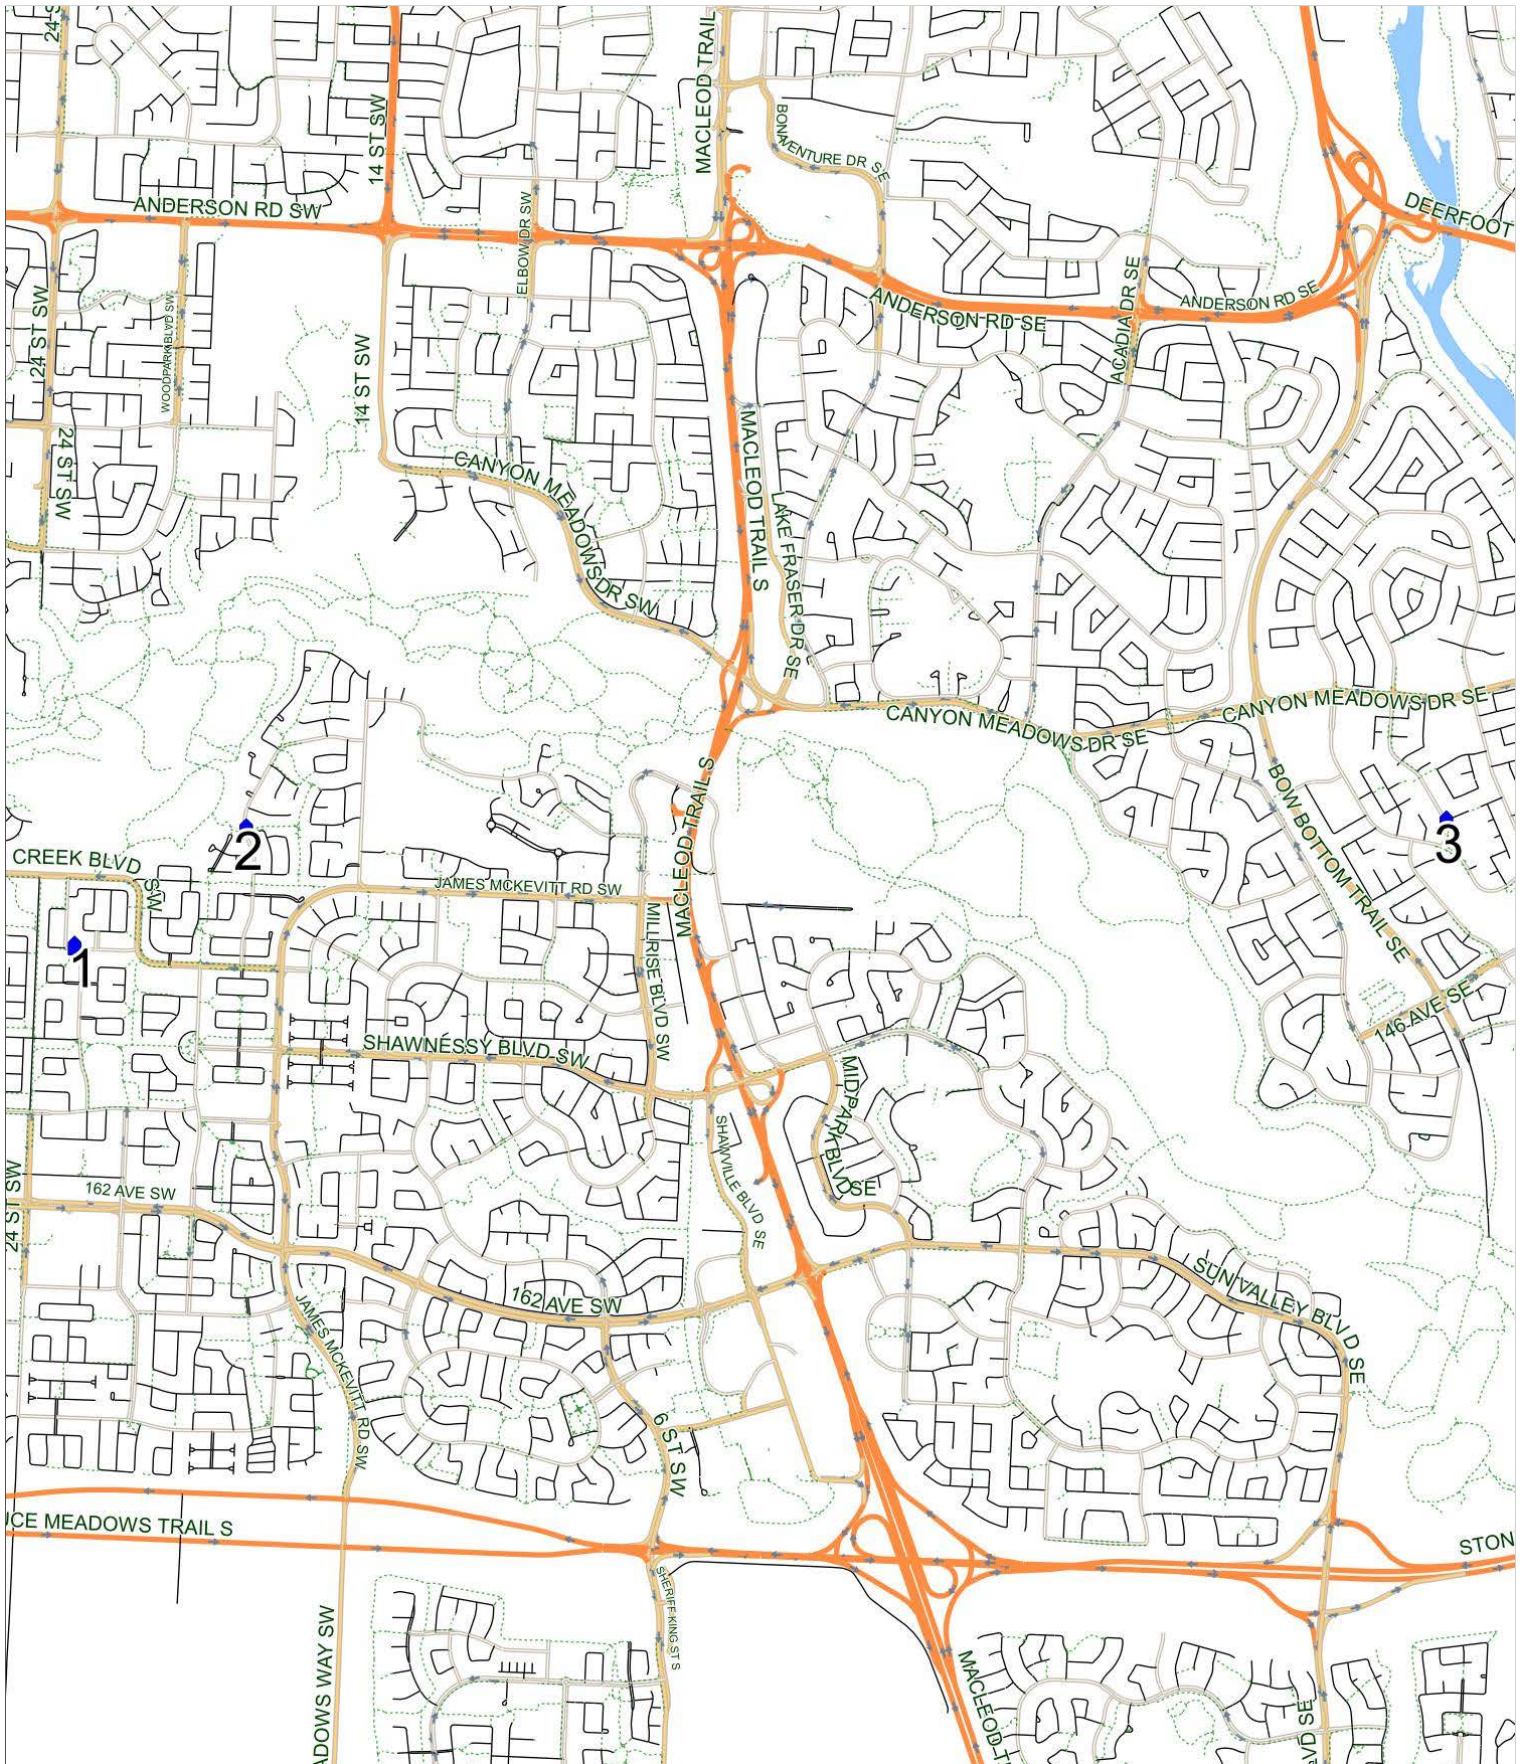

Fairview O AM

Operator: Southland - Spruce Yard (403) 873-7268
Description: Evergreen, Deer Run

Eff: 2019-09-03

#	Time	Description
1	8:26 AM	Eastbound Everbrook Drive (south arm) before Everoak Drive SW at green space
2	8:31 AM	Northbound Evergreen Drive after Evergreen Manor SW (north arm) at green space
3	8:46 AM	Northbound Deerview Drive after Deer Ridge Drive SE (west arm) at the end of green space
4	9:00 AM	Fairview School, Eastbound Fyffe Road SE

Fairview O PM (MTWR)

Operator: Southland - Spruce Yard (403) 873-7268
Description: Evergreen, Deer Run

Eff: 2019-09-03

#	Time	Description
1	4:00 PM	Fairview School, Eastbound Fyfe Road SE
2	4:16 PM	Northbound Deerview Drive after Deer Ridge Drive SE (west arm) at the end of green space
3	4:30 PM	Southbound Evergreen Drive after Evergreen Landing SW at green space
4	4:40 PM	Southbound Everoak Drive after Everbrook Drive SW (south arm) at green space

Fairview O PM (F)

Operator: Southland - Spruce Yard (403) 873-7268
Description: Evergreen, Deer Run

Eff: 2019-09-03

#	Time	Description
1	1:40 PM	Fairview School, Eastbound Fyfe Road SE
2	1:54 PM	Northbound Deerview Drive after Deer Ridge Drive SE (west arm) at the end of green space
3	2:07 PM	Southbound Evergreen Drive after Evergreen Landing SW at green space
4	2:13 PM	Southbound Everoak Drive after Everbrook Drive SW (south arm) at green space