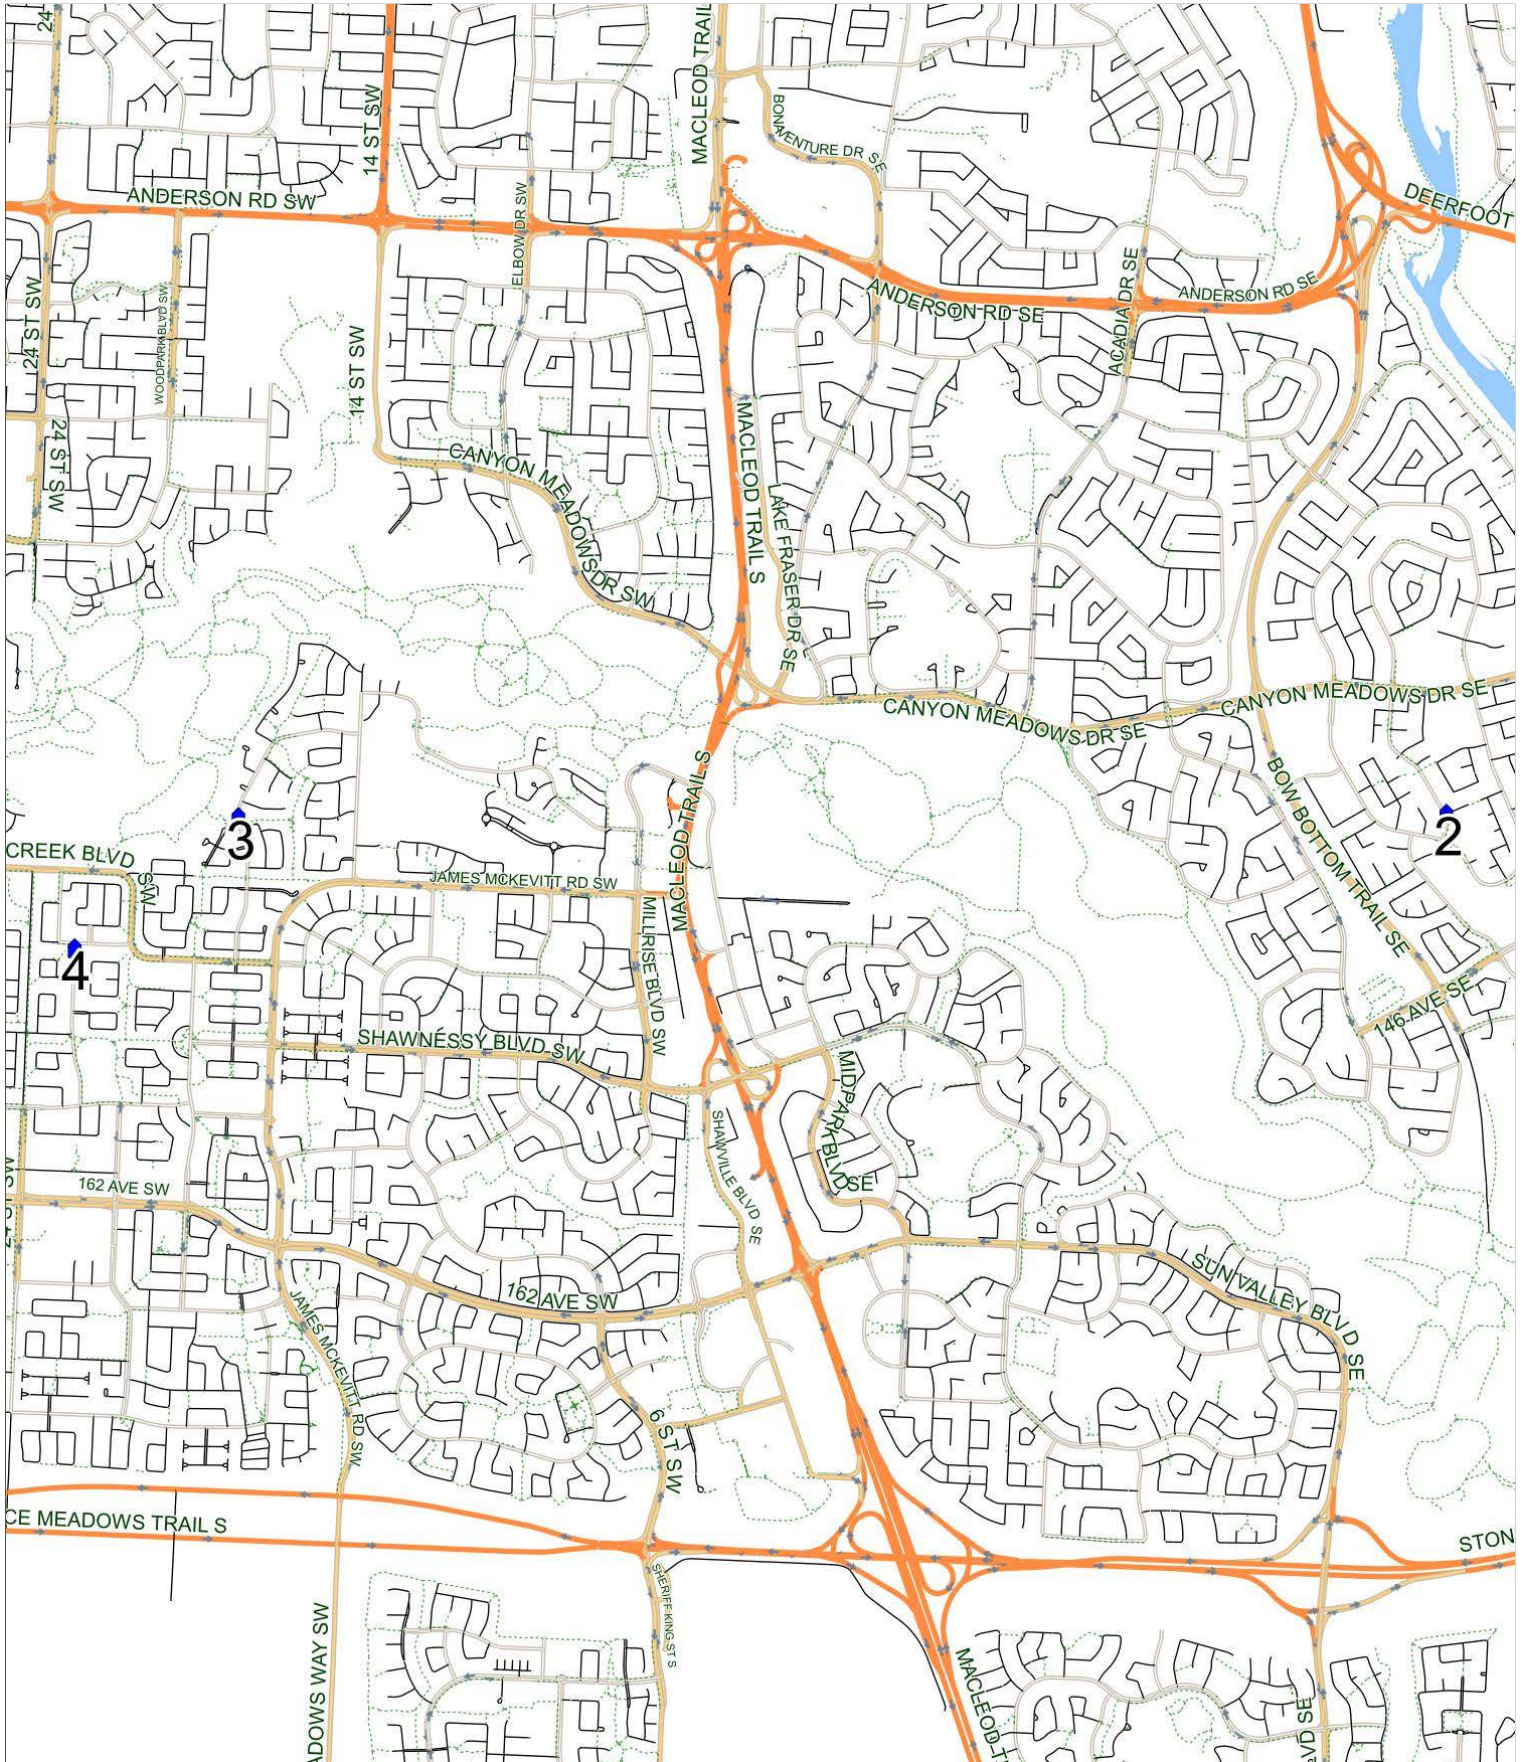

Fairview O AM

Operator: Southland - Spruce Yard (403) 873-7268
Description: Evergreen, Deer Run

Eff: 2019-09-03

#	Time	Description
1	8:26 AM	Eastbound Everbrook Drive (south arm) before Everoak Drive SW at green space
2	8:31 AM	Northbound Evergreen Drive after Evergreen Manor SW (north arm) at green space
3	8:46 AM	Northbound Deerview Drive after Deer Ridge Drive SE (west arm) at the end of green space
4	9:00 AM	Fairview School, Eastbound Fyffe Road SE

Fairview O PM (MTWR)

Operator: Southland - Spruce Yard (403) 873-7268
Description: Evergreen, Deer Run

Eff: 2019-09-03

#	Time	Description
1	4:00 PM	Fairview School, Eastbound Fyfe Road SE
2	4:16 PM	Northbound Deerview Drive after Deer Ridge Drive SE (west arm) at the end of green space
3	4:30 PM	Southbound Evergreen Drive after Evergreen Landing SW at green space
4	4:40 PM	Southbound Everoak Drive after Everbrook Drive SW (south arm) at green space

Fairview O PM (F)

Operator: Southland - Spruce Yard (403) 873-7268
Description: Evergreen, Deer Run

Eff: 2019-09-03

#	Time	Description
1	1:40 PM	Fairview School, Eastbound Fyfe Road SE
2	1:54 PM	Northbound Deerview Drive after Deer Ridge Drive SE (west arm) at the end of green space
3	2:07 PM	Southbound Evergreen Drive after Evergreen Landing SW at green space
4	2:13 PM	Southbound Everoak Drive after Everbrook Drive SW (south arm) at green space