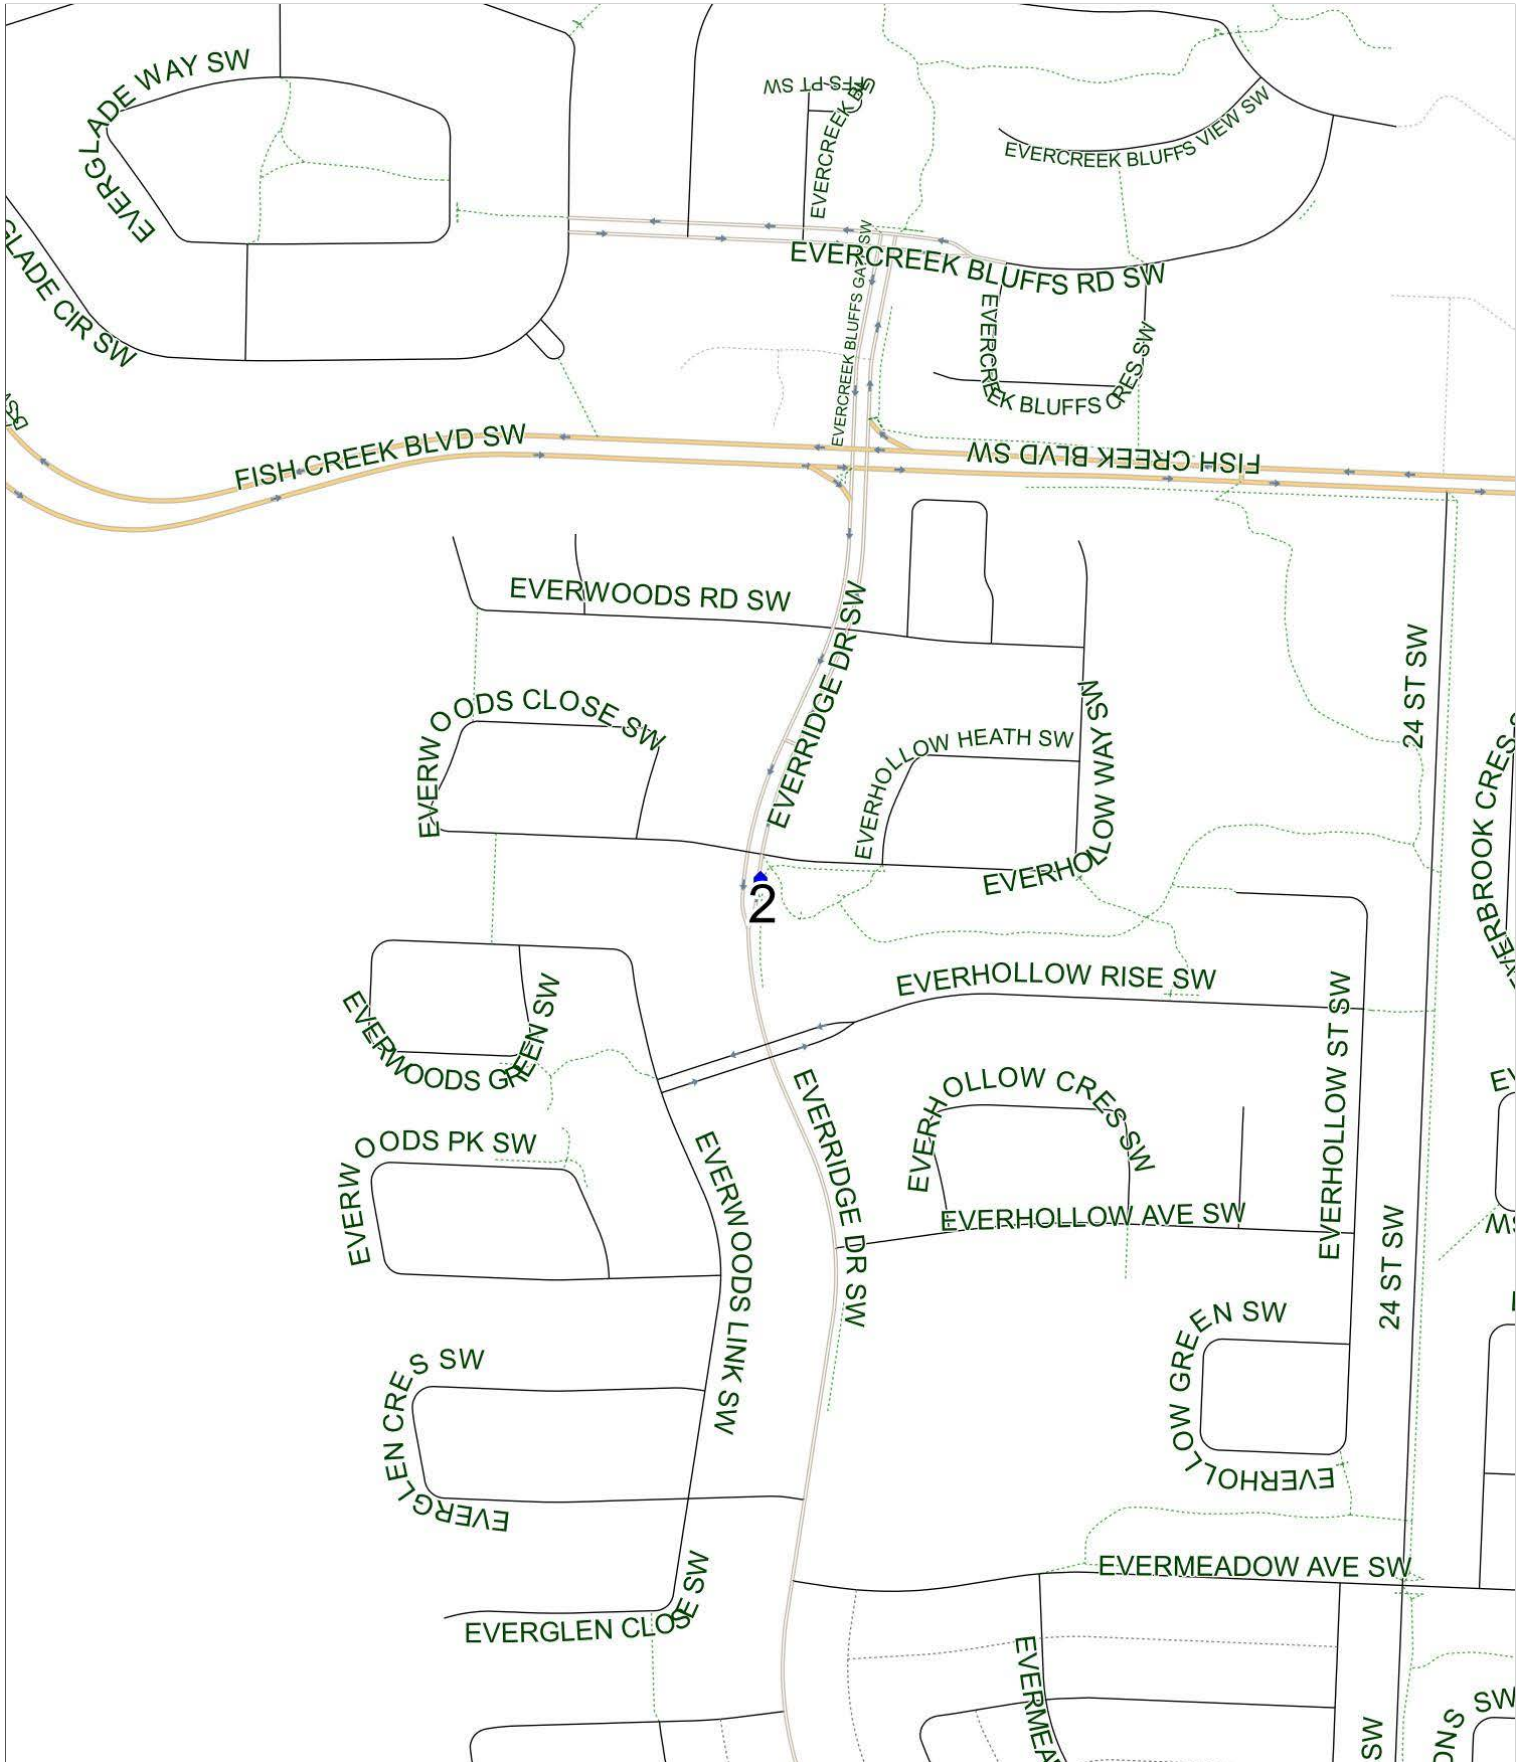

Fairview P AM

Operator: Southland - Spruce Yard (403) 873-7268
Description: Evergreen

Eff: 2019-09-03

#	Time	Description
1	8:35 AM	Northbound Everridge Drive after Everhollow Rise SW at the end of green space
2	9:00 AM	Fairview School, Eastbound Fyffe Road SE

Fairview P PM (MTWR)

Operator: Southland - Spruce Yard (403) 873-7268
Description: Evergreen

Eff: 2019-09-03

#	Time	Description
1	4:00 PM	Fairview School, Eastbound Fyfe Road SE
2	4:21 PM	Northbound Everridge Drive after Everhollow Rise SW at the end of green space

Fairview P PM (F)

Operator: Southland - Spruce Yard (403) 873-7268
Description: Evergreen

Eff: 2019-09-03

#	Time	Description
1	1:40 PM	Fairview School, Eastbound Fyfe Road SE
2	2:03 PM	Northbound Everridge Drive after Everhollow Rise SW at the end of green space