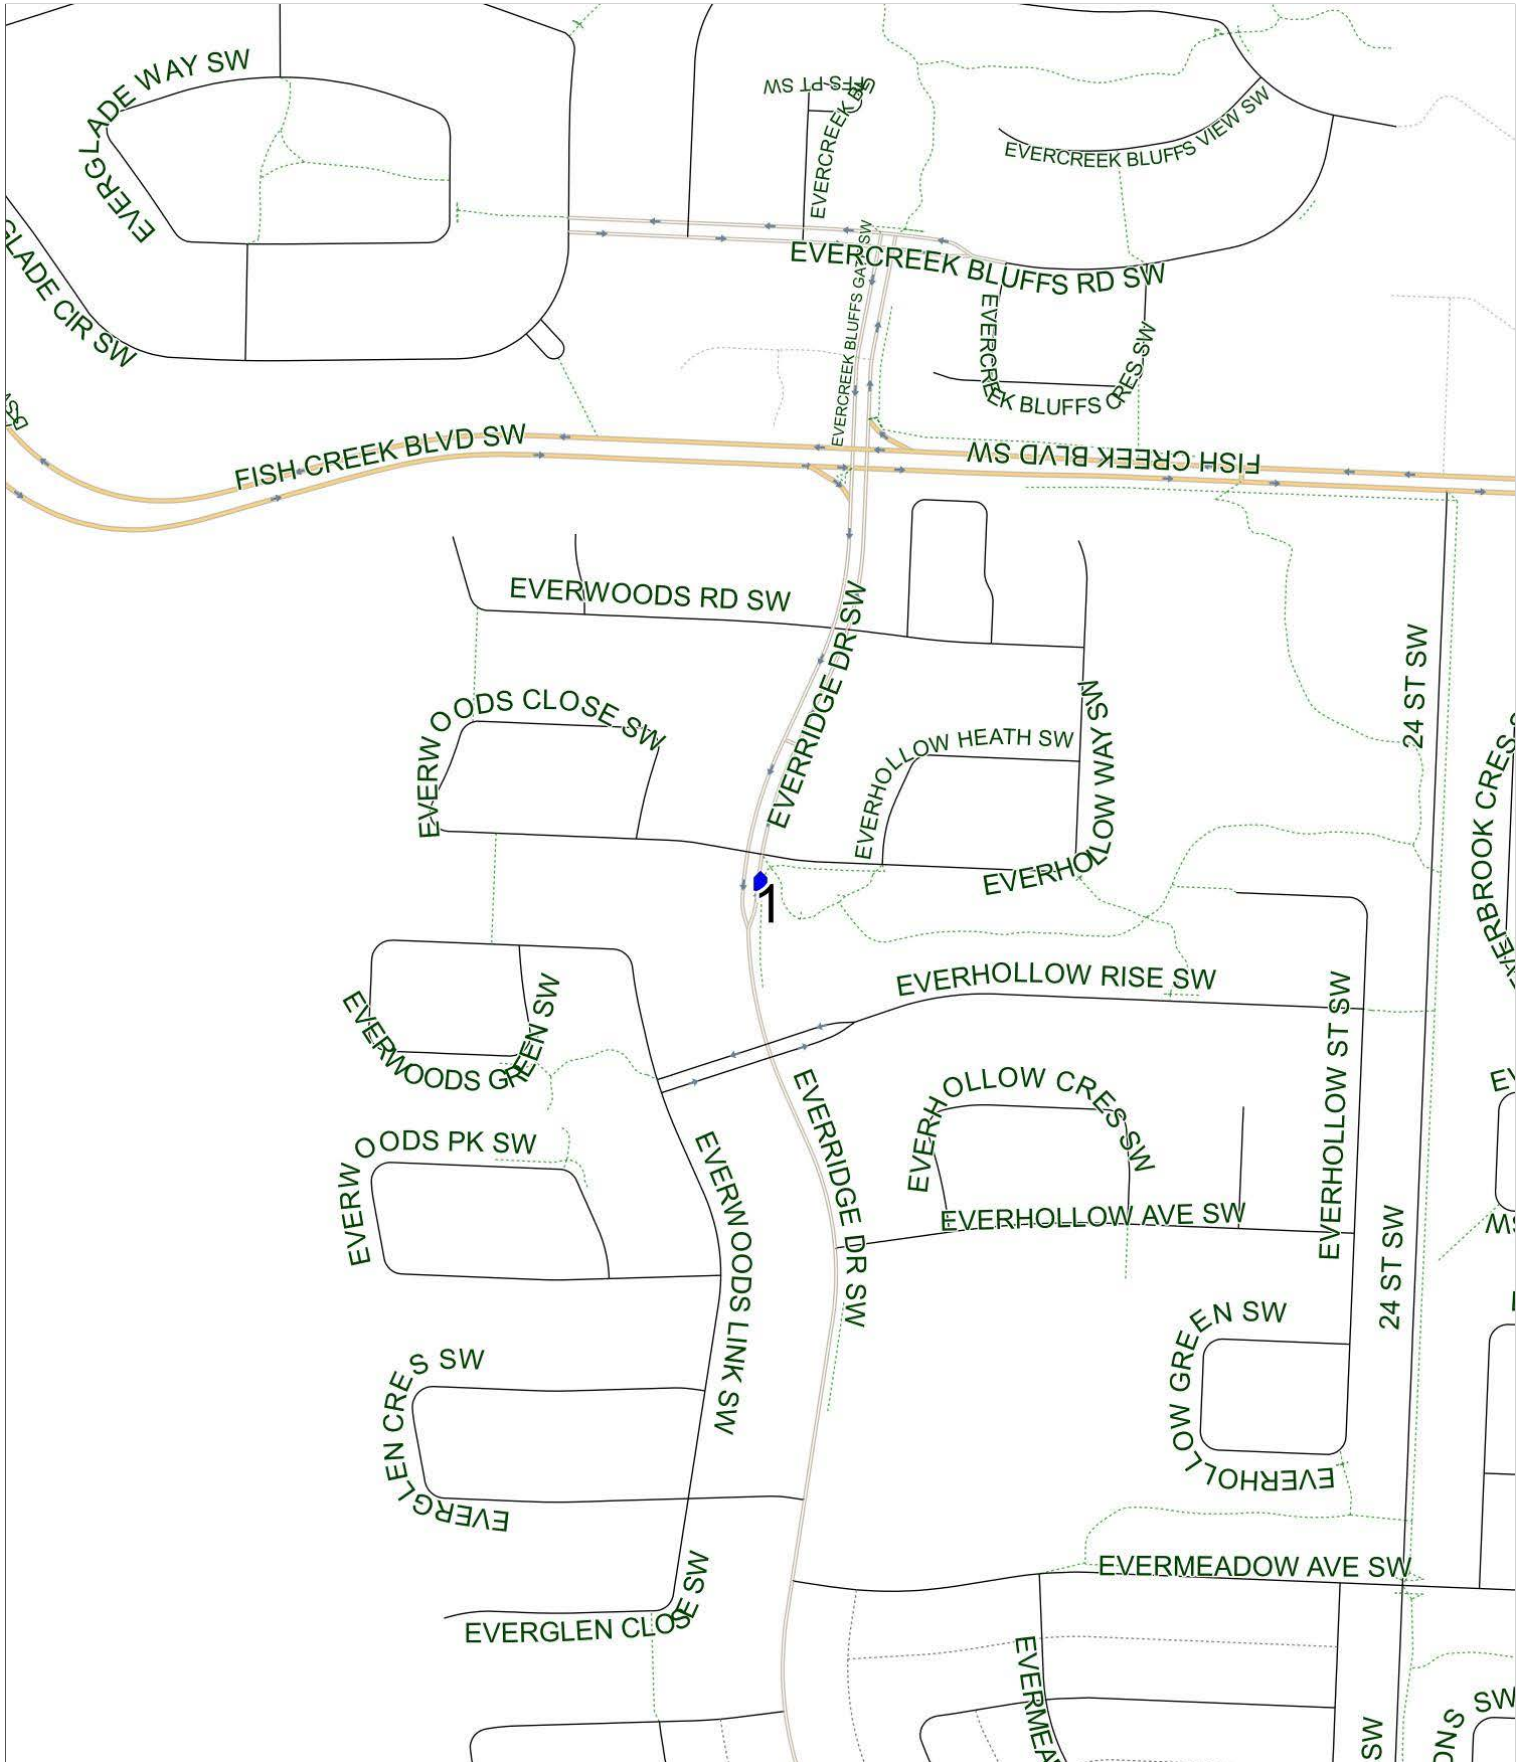

Fairview P AM

Operator: Southland - Spruce Yard (403) 873-7268
Description: Evergreen

Eff: 2019-09-03

#	Time	Description
1	8:35 AM	Northbound Everridge Drive after Everhollow Rise SW at the end of green space
2	9:00 AM	Fairview School, Eastbound Fyffe Road SE

Fairview P PM (MTWR)

Operator: Southland - Spruce Yard (403) 873-7268
Description: Evergreen

Eff: 2019-09-03

#	Time	Description
1	4:00 PM	Fairview School, Eastbound Fyfe Road SE
2	4:21 PM	Northbound Everridge Drive after Everhollow Rise SW at the end of green space

Fairview P PM (F)

Operator: Southland - Spruce Yard (403) 873-7268
Description: Evergreen

Eff: 2019-09-03

#	Time	Description
1	1:40 PM	Fairview School, Eastbound Fyfe Road SE
2	2:03 PM	Northbound Everridge Drive after Everhollow Rise SW at the end of green space