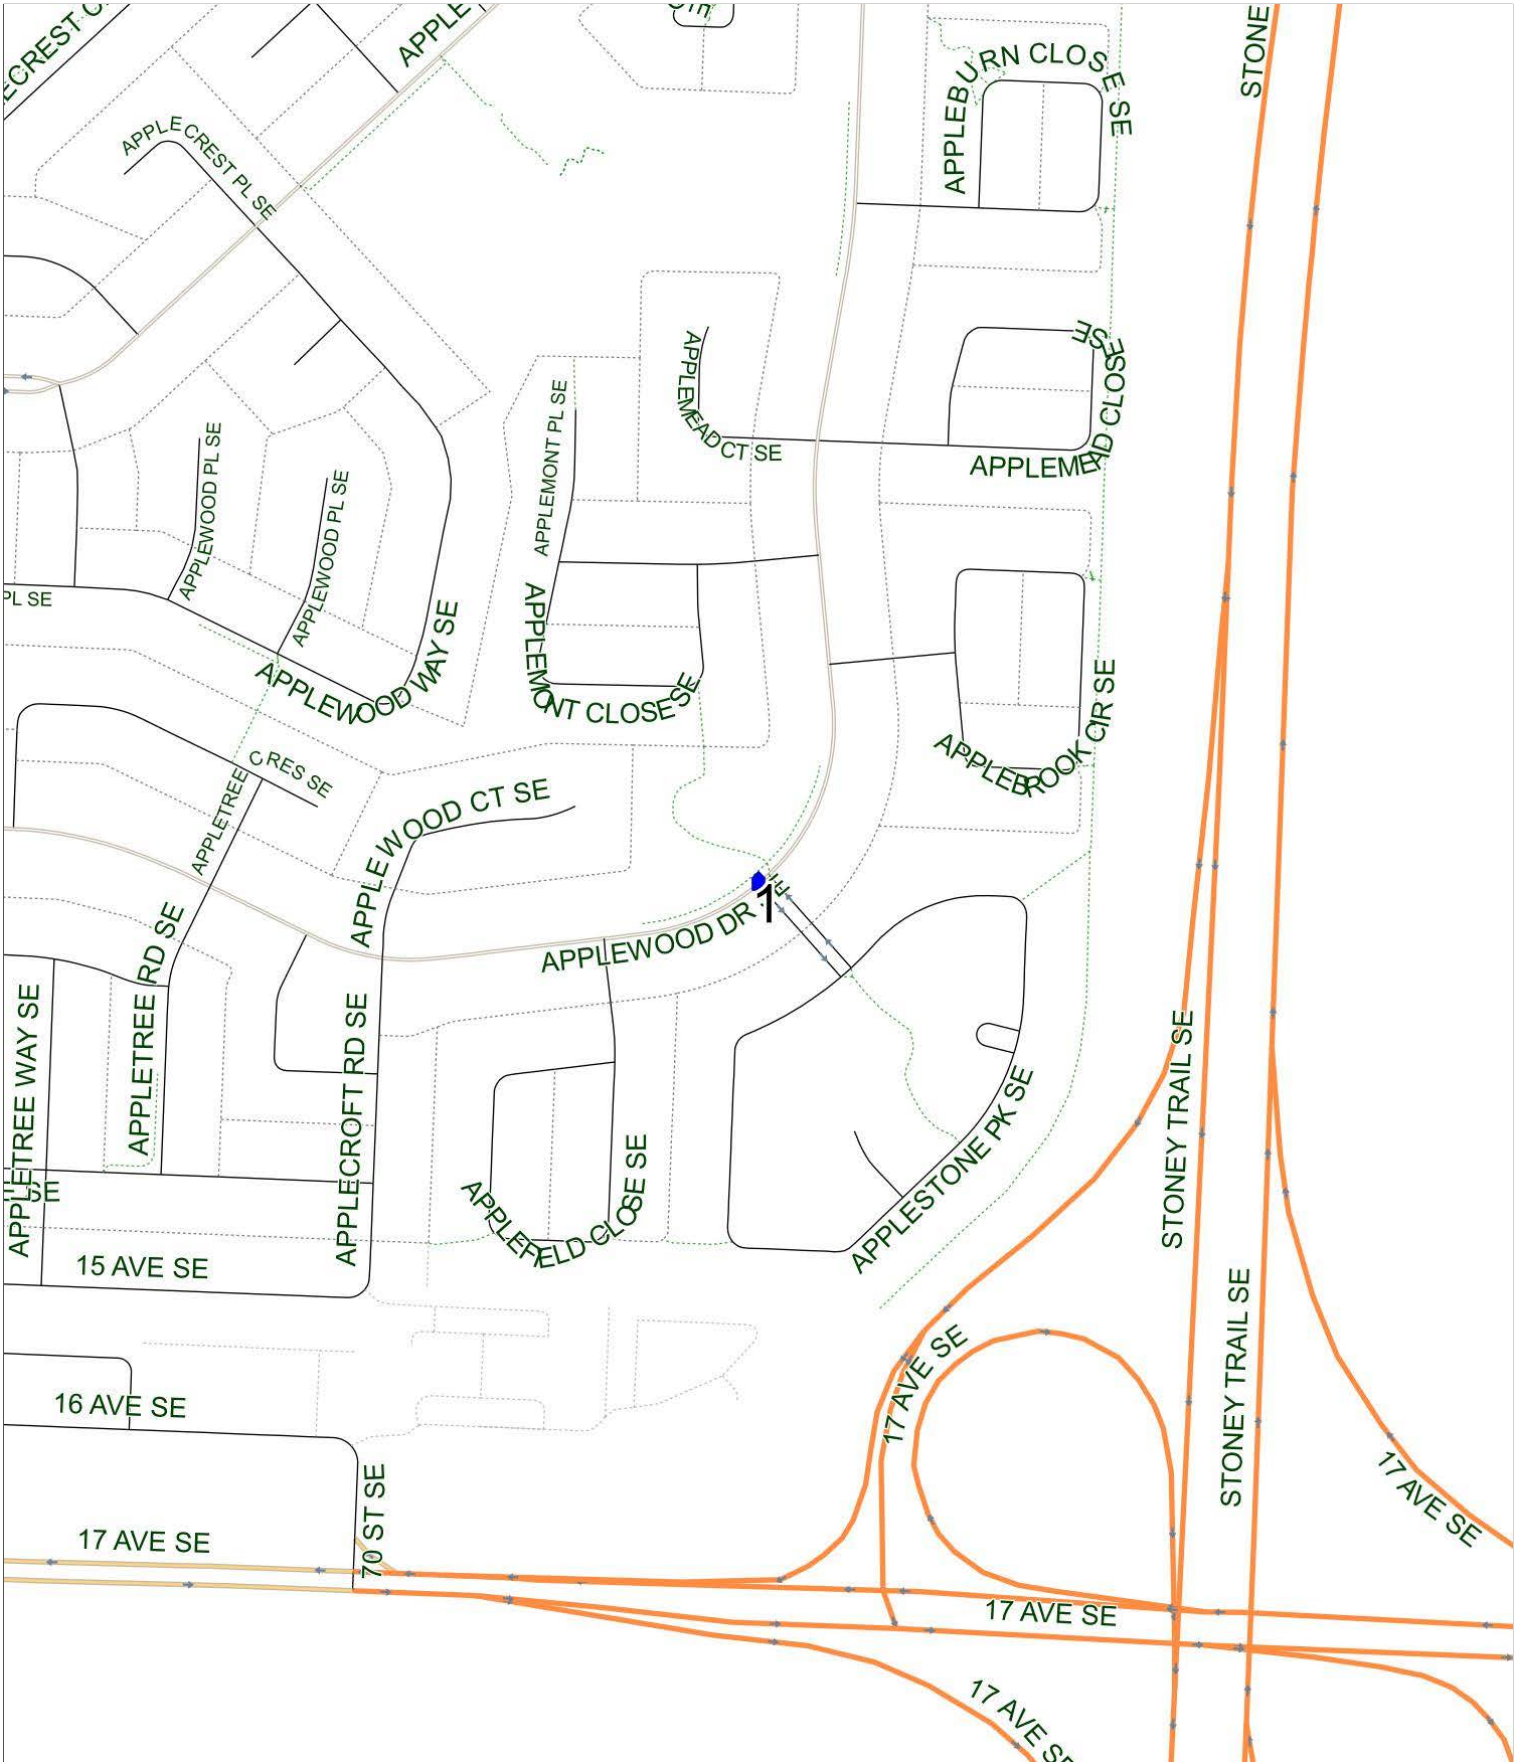

G.W. Skene/James Short Memorial B AM

Operator: Southland - Ogden Yard (403) 253-9323
Description: Applewood

Eff: 2019-08-15

#	Time	Description
1	8:32 AM	Westbound Applewood Drive after Applestone Park SE before CT Stop at green space
2	8:38 AM	G.W. Skene School, Westbound Penbrooke Drive SE
3	8:45 AM	James Short Memorial School, Eastbound 5 Avenue SE

G.W. Skene/James Short Memorial B PM (MTWR)

Operator: Southland - Ogden Yard (403) 253-9323
Description: Applewood

Eff: 2019-08-15

#	Time	Description
1	3:40 PM	G.W. Skene School, Westbound Penbrooke Drive SE
2	3:50 PM	James Short Memorial School, Eastbound 5 Avenue SE
3	3:56 PM	Westbound Applewood Drive after Applestone Park SE before CT Stop at green space

G.W. Skene/James Short Memorial B PM (F)

Operator: Southland - Ogden Yard (403) 253-9323
Description: Applewood

Eff: 2019-08-15

#	Time	Description
1	12:05 PM	G.W. Skene School, Westbound Penbrooke Drive SE
2	12:15 PM	James Short Memorial School, Eastbound 5 Avenue SE
3	12:22 PM	Westbound Applewood Drive after Applestone Park SE before CT Stop at green space