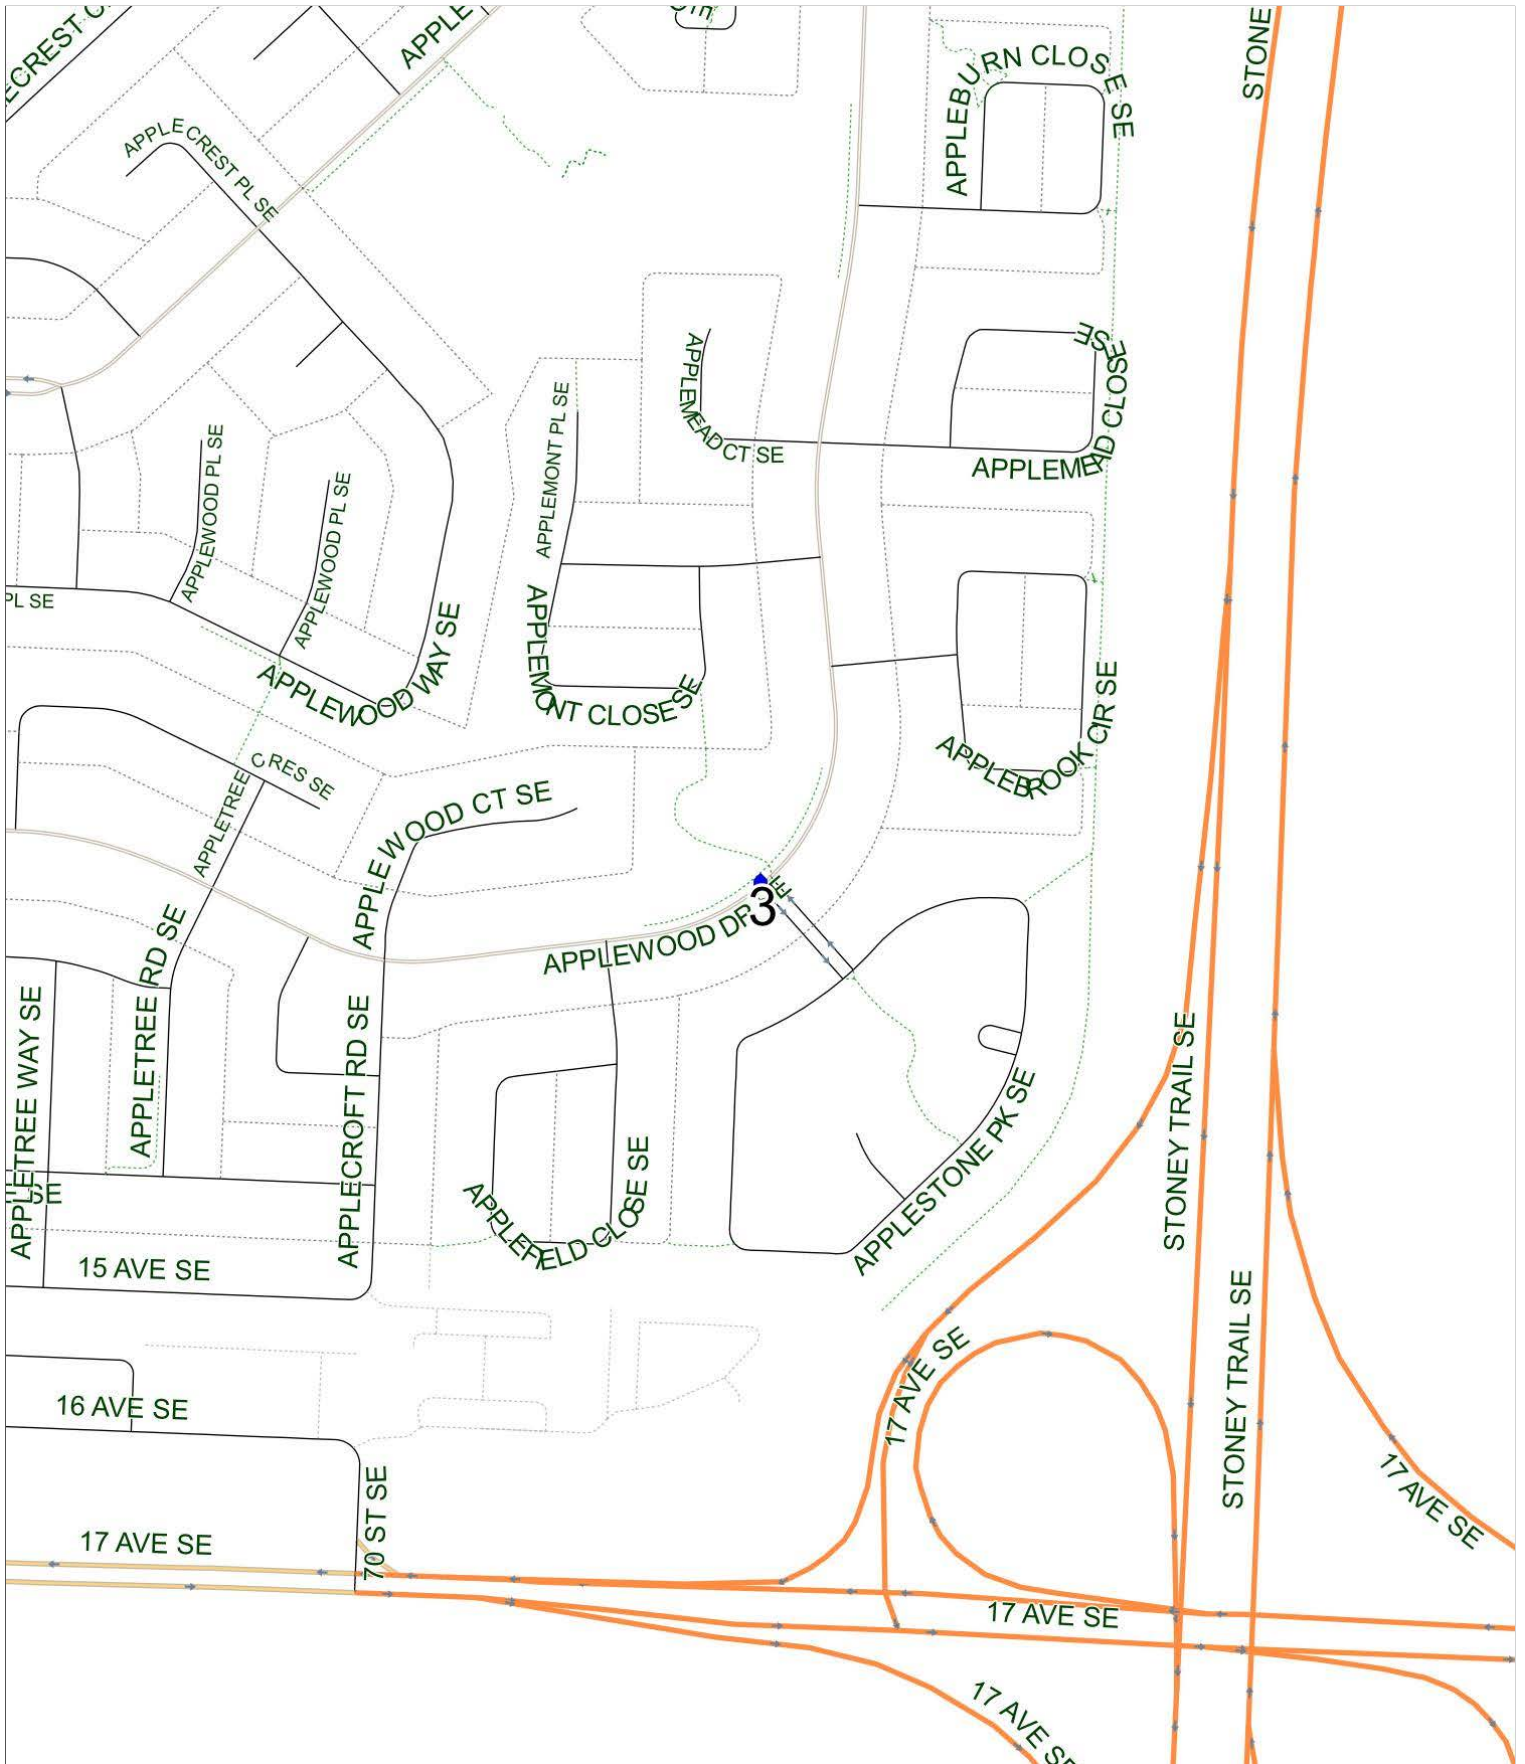

G.W. Skene/James Short Memorial B AM

Operator: Southland - Ogden Yard (403) 253-9323
Description: Applewood

Eff: 2019-08-15

#	Time	Description
1	8:32 AM	Westbound Applewood Drive after Applestone Park SE before CT Stop at green space
2	8:38 AM	G.W. Skene School, Westbound Penbrooke Drive SE
3	8:45 AM	James Short Memorial School, Eastbound 5 Avenue SE

G.W. Skene/James Short Memorial B PM (MTWR)

Operator: Southland - Ogden Yard (403) 253-9323
Description: Applewood

Eff: 2019-08-15

#	Time	Description
1	3:40 PM	G.W. Skene School, Westbound Penbrooke Drive SE
2	3:50 PM	James Short Memorial School, Eastbound 5 Avenue SE
3	3:56 PM	Westbound Applewood Drive after Applestone Park SE before CT Stop at green space

G.W. Skene/James Short Memorial B PM (F)

Operator: Southland - Ogden Yard (403) 253-9323
Description: Applewood

Eff: 2019-08-15

#	Time	Description
1	12:05 PM	G.W. Skene School, Westbound Penbrooke Drive SE
2	12:15 PM	James Short Memorial School, Eastbound 5 Avenue SE
3	12:22 PM	Westbound Applewood Drive after Applestone Park SE before CT Stop at green space