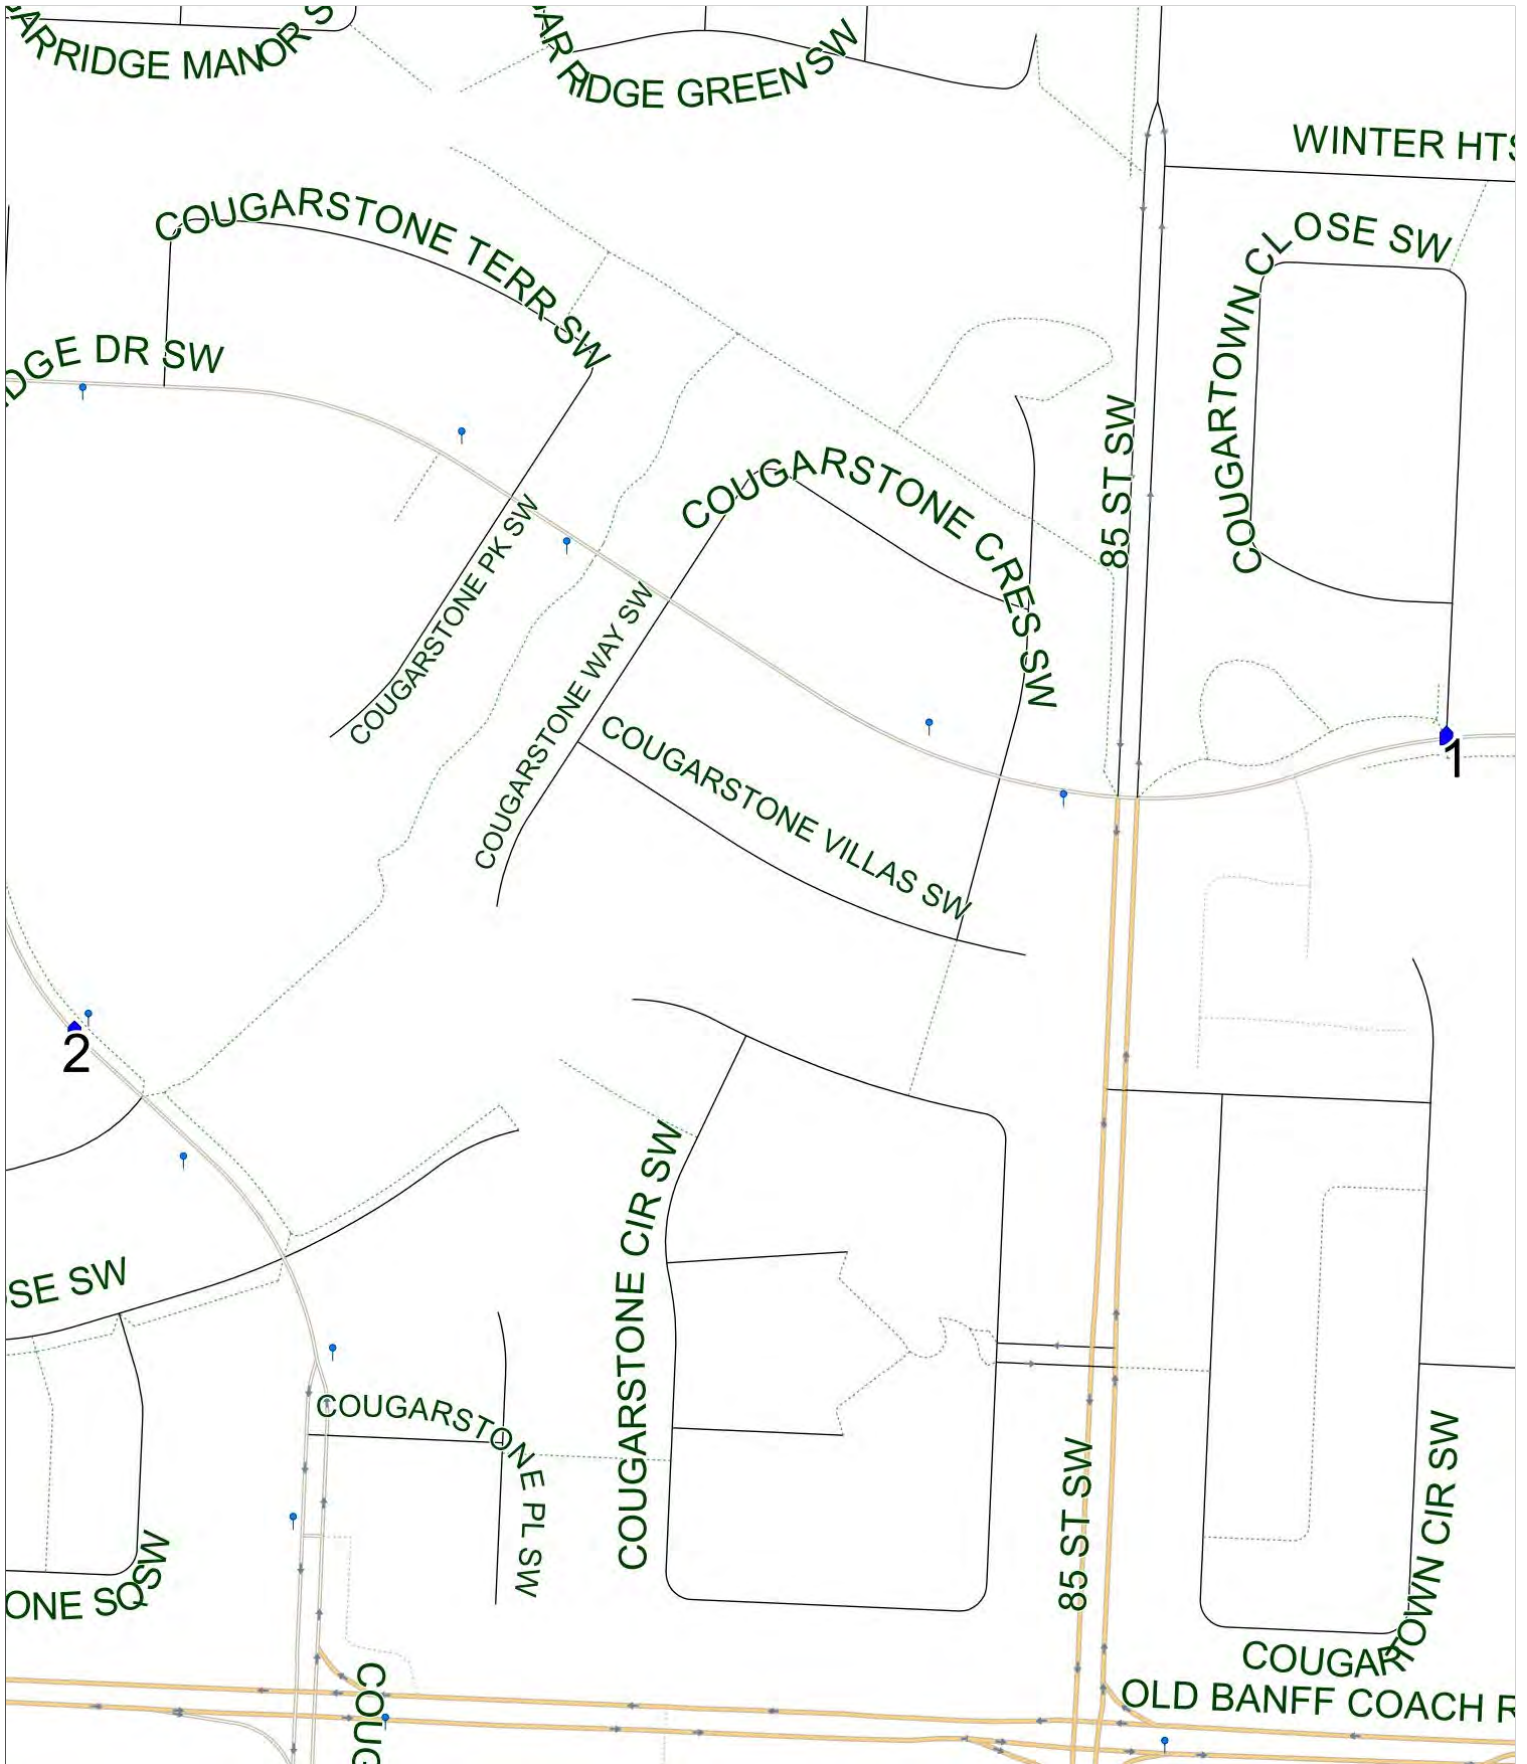

Glamorgan A AM

Operator: Southland - CFB Yard (403) 387-2907
Description: Cougar Ridge

Eff: 2019-09-03

#	Time	Description
1	8:39 AM	Westbound Cougar Ridge Drive after Cougartown Close SW at the green space
2	8:44 AM	Southbound Cougar Ridge Dr after Cougarstone Court SW at the mailbox
3	9:00 AM	Glamorgan School Westbound Grafton Drive SW (Use 41 Avenue to exit area)

Glamorgan A PM (MTWR)

Operator: Southland - CFB Yard (403) 387-2907
 Description: Cougar Ridge

Eff: 2019-09-03

#	Time	Description
1	3:55 PM	Glamorgan School, Westbound Grafton Drive SW (Use 41 Avenue to exit area)
2	4:12 PM	Westbound Cougar Ridge Drive after Cougartown Close SW at the green space
3	4:23 PM	Southbound Cougar Ridge Dr before Cougarstone Court SW at the mailboxes

Glamorgan A PM (F)

Operator: Southland - CFB Yard (403) 387-2907
Description: Cougar Ridge

Eff: 2019-09-03

#	Time	Description
1	1:10 PM	Glamorgan School, Westbound Grafton Drive SW (Use 41 Avenue to exit area)
2	1:27 PM	Westbound Cougar Ridge Drive after Cougartown Close SW at the green space
3	1:31 PM	Southbound Cougar Ridge Dr before Cougarstone Court SW at the mailboxes