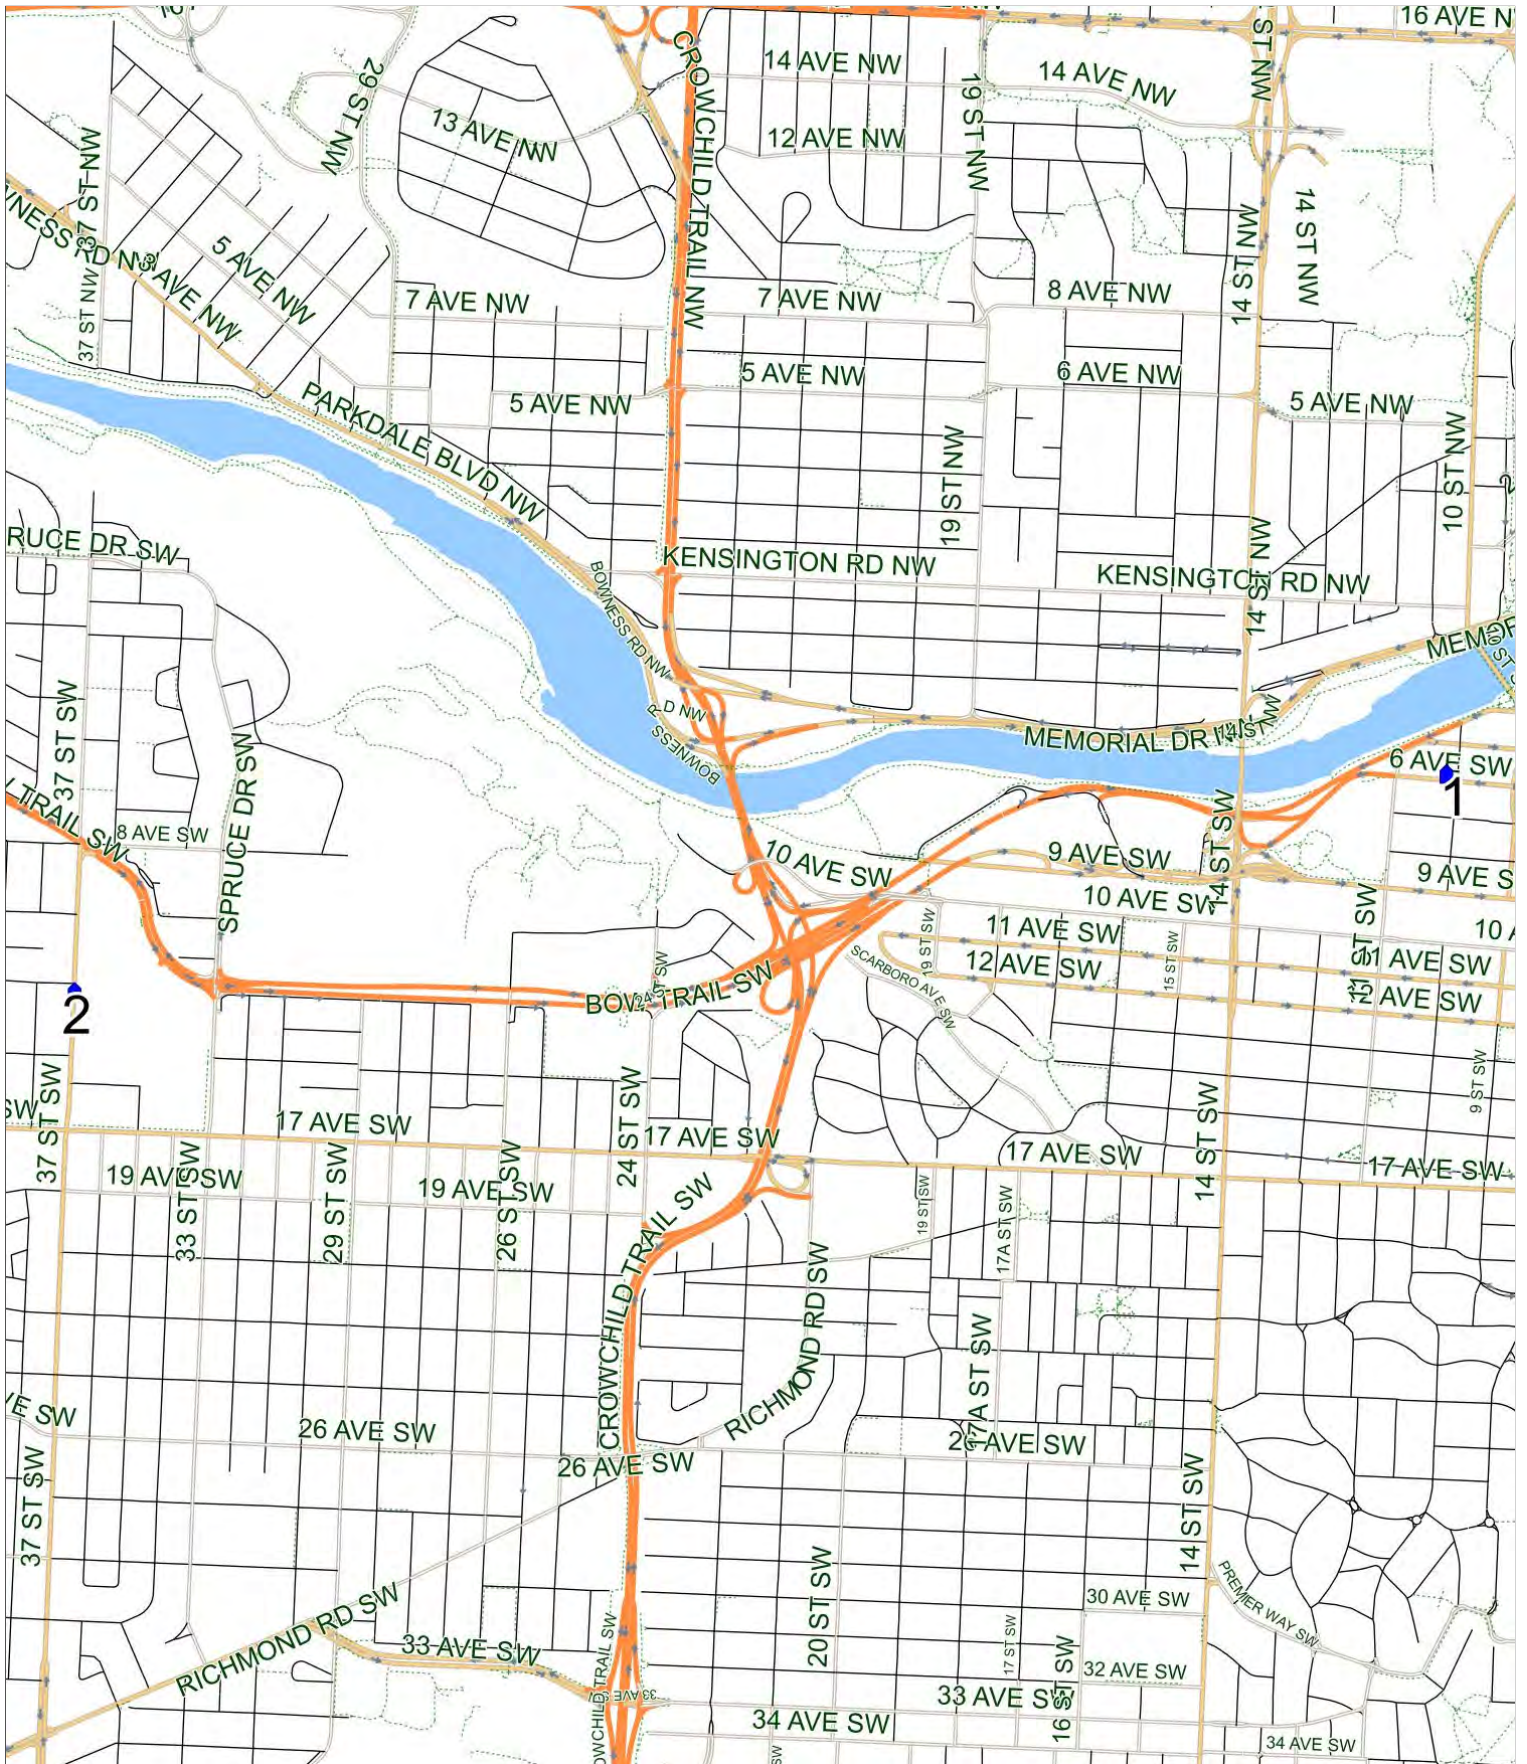

Glamorgan B AM

Operator: Southland - McKnight Yard (403) 205-6688
Description: Downtown, Rosscarrock

Eff: 2019-09-03

#	Time	Description
1	8:46 AM	Westbound 6 Avenue after 10 Street SW at the CT Stop (ENCOURAGE PARENTS TO USE PARKING ON 10 ST OR 6 AVE & NOT PRIVATE PARKING LOTS)
2	8:54 AM	Southbound 37 Street SW after 13 Avenue SW at the CT stop
3	9:00 AM	Glamorgan School, Westbound Grafton Drive SW (Use 41 Avenue to exit area)

Glamorgan B PM (MTWR)

Operator: Southland - CFB Yard (403) 387-2907
Description: Downtown, Rosscarrock

Eff: 2019-09-03

#	Time	Description
1	3:55 PM	Glamorgan School, Westbound Grafton Drive SW (Use 41 Avenue to exit area)
2	4:03 PM	Northbound 37 Street after 13 Avenue SW at the CT stop
3	4:12 PM	Westbound 6 Avenue after 10 Street SW at the CT Stop (ENCOURAGE PARENTS TO USE PARKING ON 10 ST OR 6 AVE & NOT PRIVATE PARKING LOTS)

Glamorgan B PM (F)

Operator: Southland - CFB Yard (403) 387-2907
Description: Downtown, Rosscarrock

Eff: 2019-09-03

#	Time	Description
1	1:10 PM	Glamorgan School, Westbound Grafton Drive SW (Use 41 Avenue to exit area)
2	1:18 PM	Northbound 37 Street after 13 Avenue SW at the CT stop
3	1:28 PM	Westbound 6 Avenue after 10 Street SW at the CT Stop (ENCOURAGE PARENTS TO USE PARKING ON 10 ST OR 6 AVE & NOT PRIVATE PARKING LOTS)