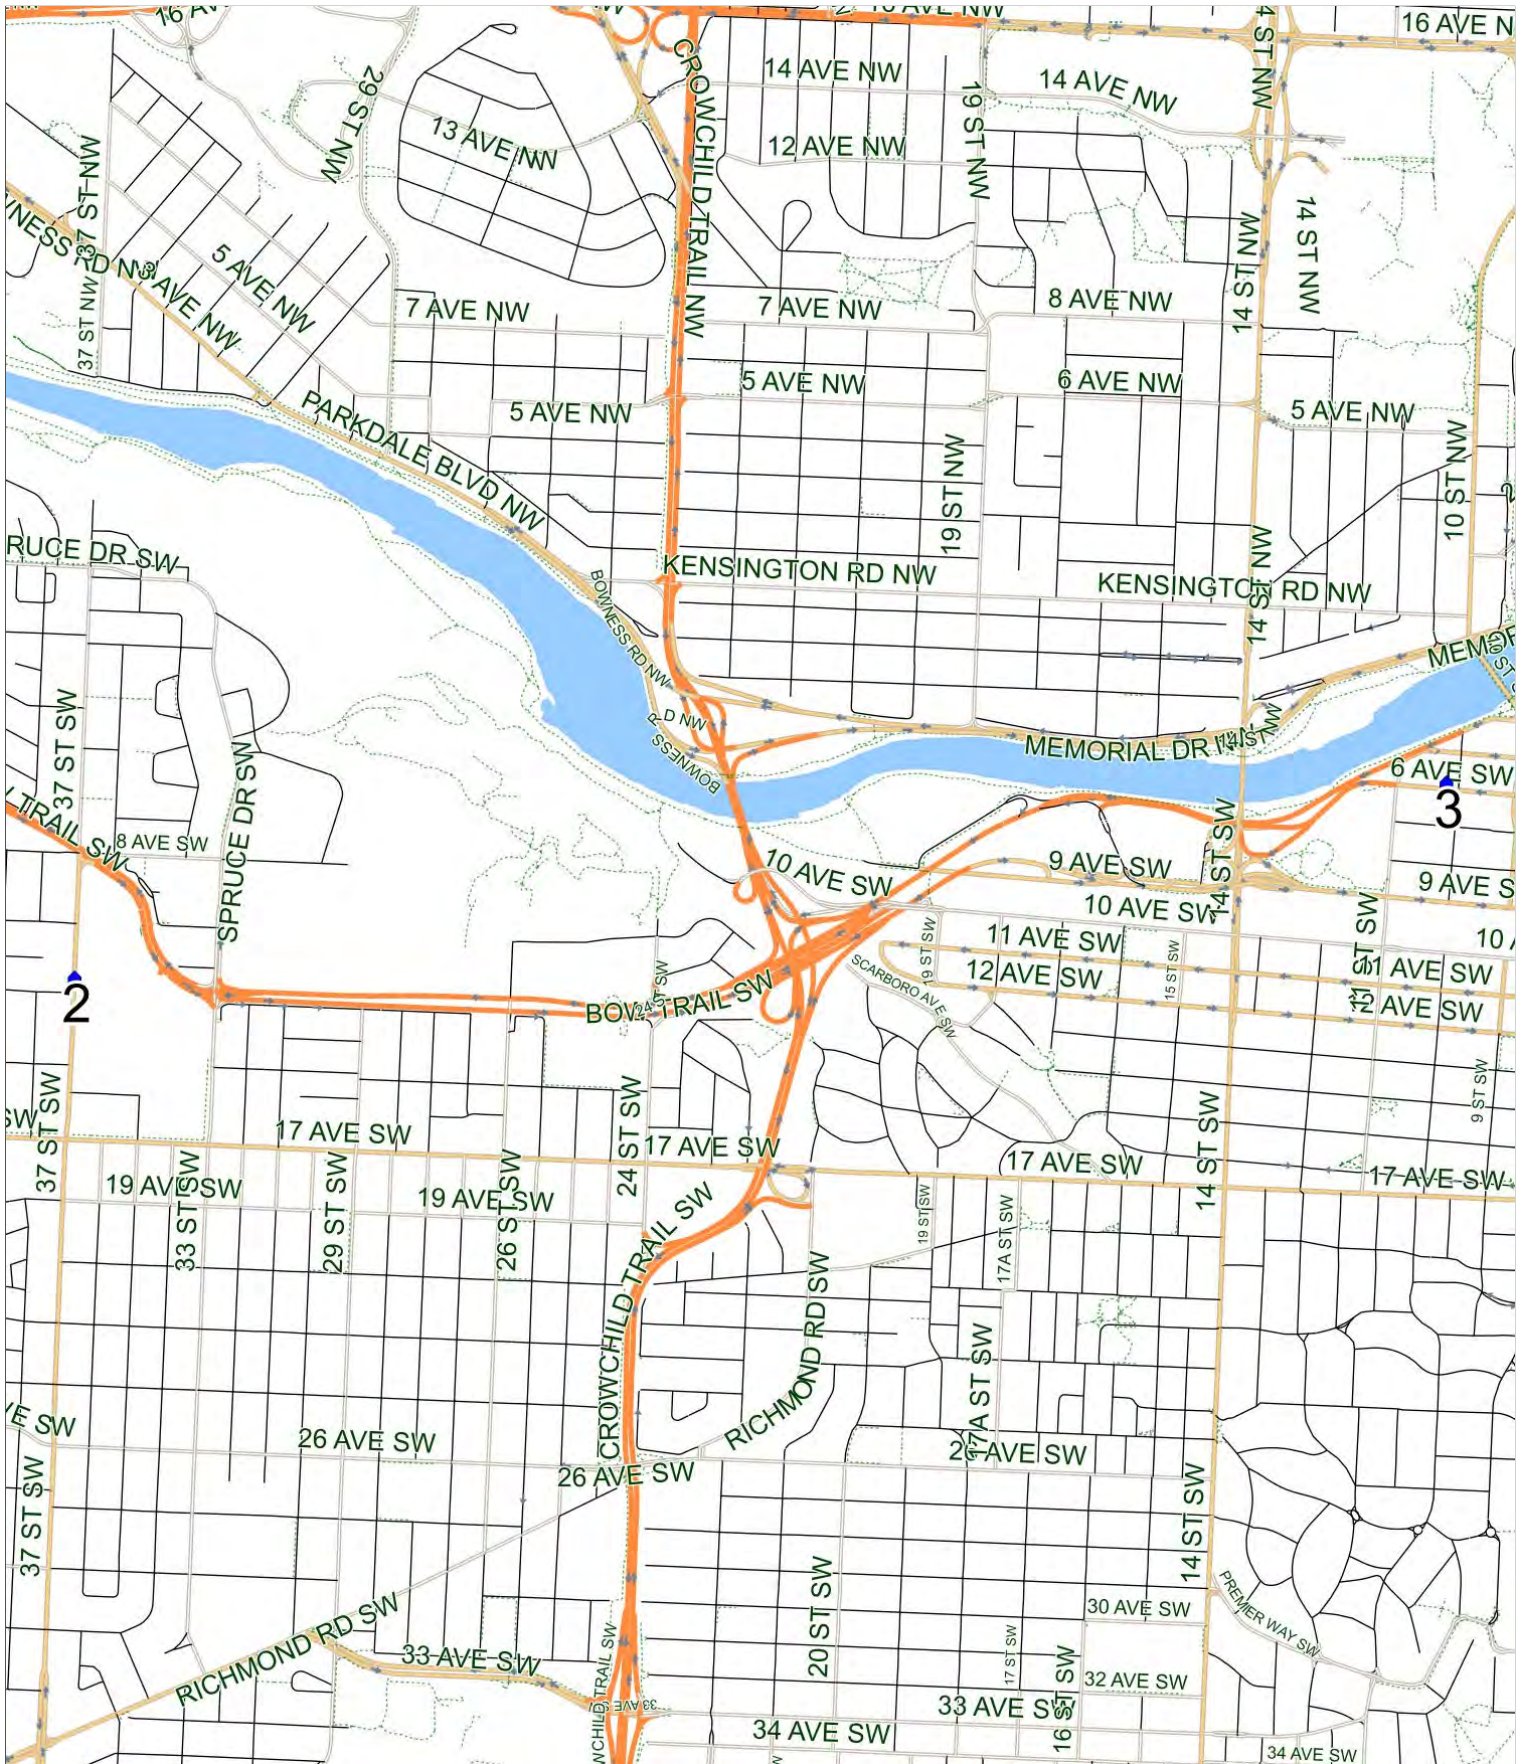

Glamorgan B AM

Operator: Southland - McKnight Yard (403) 205-6688
Description: Downtown, Rosscarrock

Eff: 2019-09-03

#	Time	Description
1	8:46 AM	Westbound 6 Avenue after 10 Street SW at the CT Stop (ENCOURAGE PARENTS TO USE PARKING ON 10 ST OR 6 AVE & NOT PRIVATE PARKING LOTS)
2	8:54 AM	Southbound 37 Street SW after 13 Avenue SW at the CT stop
3	9:00 AM	Glamorgan School, Westbound Grafton Drive SW (Use 41 Avenue to exit area)

Glamorgan B PM (MTWR)

Operator: Southland - CFB Yard (403) 387-2907
Description: Downtown, Rosscarrock

Eff: 2019-09-03

#	Time	Description
1	3:55 PM	Glamorgan School, Westbound Grafton Drive SW (Use 41 Avenue to exit area)
2	4:03 PM	Northbound 37 Street after 13 Avenue SW at the CT stop
3	4:12 PM	Westbound 6 Avenue after 10 Street SW at the CT Stop (ENCOURAGE PARENTS TO USE PARKING ON 10 ST OR 6 AVE & NOT PRIVATE PARKING LOTS)

Glamorgan B PM (F)

Operator: Southland - CFB Yard (403) 387-2907
Description: Downtown, Rosscarrock

Eff: 2019-09-03

#	Time	Description
1	1:10 PM	Glamorgan School, Westbound Grafton Drive SW (Use 41 Avenue to exit area)
2	1:18 PM	Northbound 37 Street after 13 Avenue SW at the CT stop
3	1:28 PM	Westbound 6 Avenue after 10 Street SW at the CT Stop (ENCOURAGE PARENTS TO USE PARKING ON 10 ST OR 6 AVE & NOT PRIVATE PARKING LOTS)