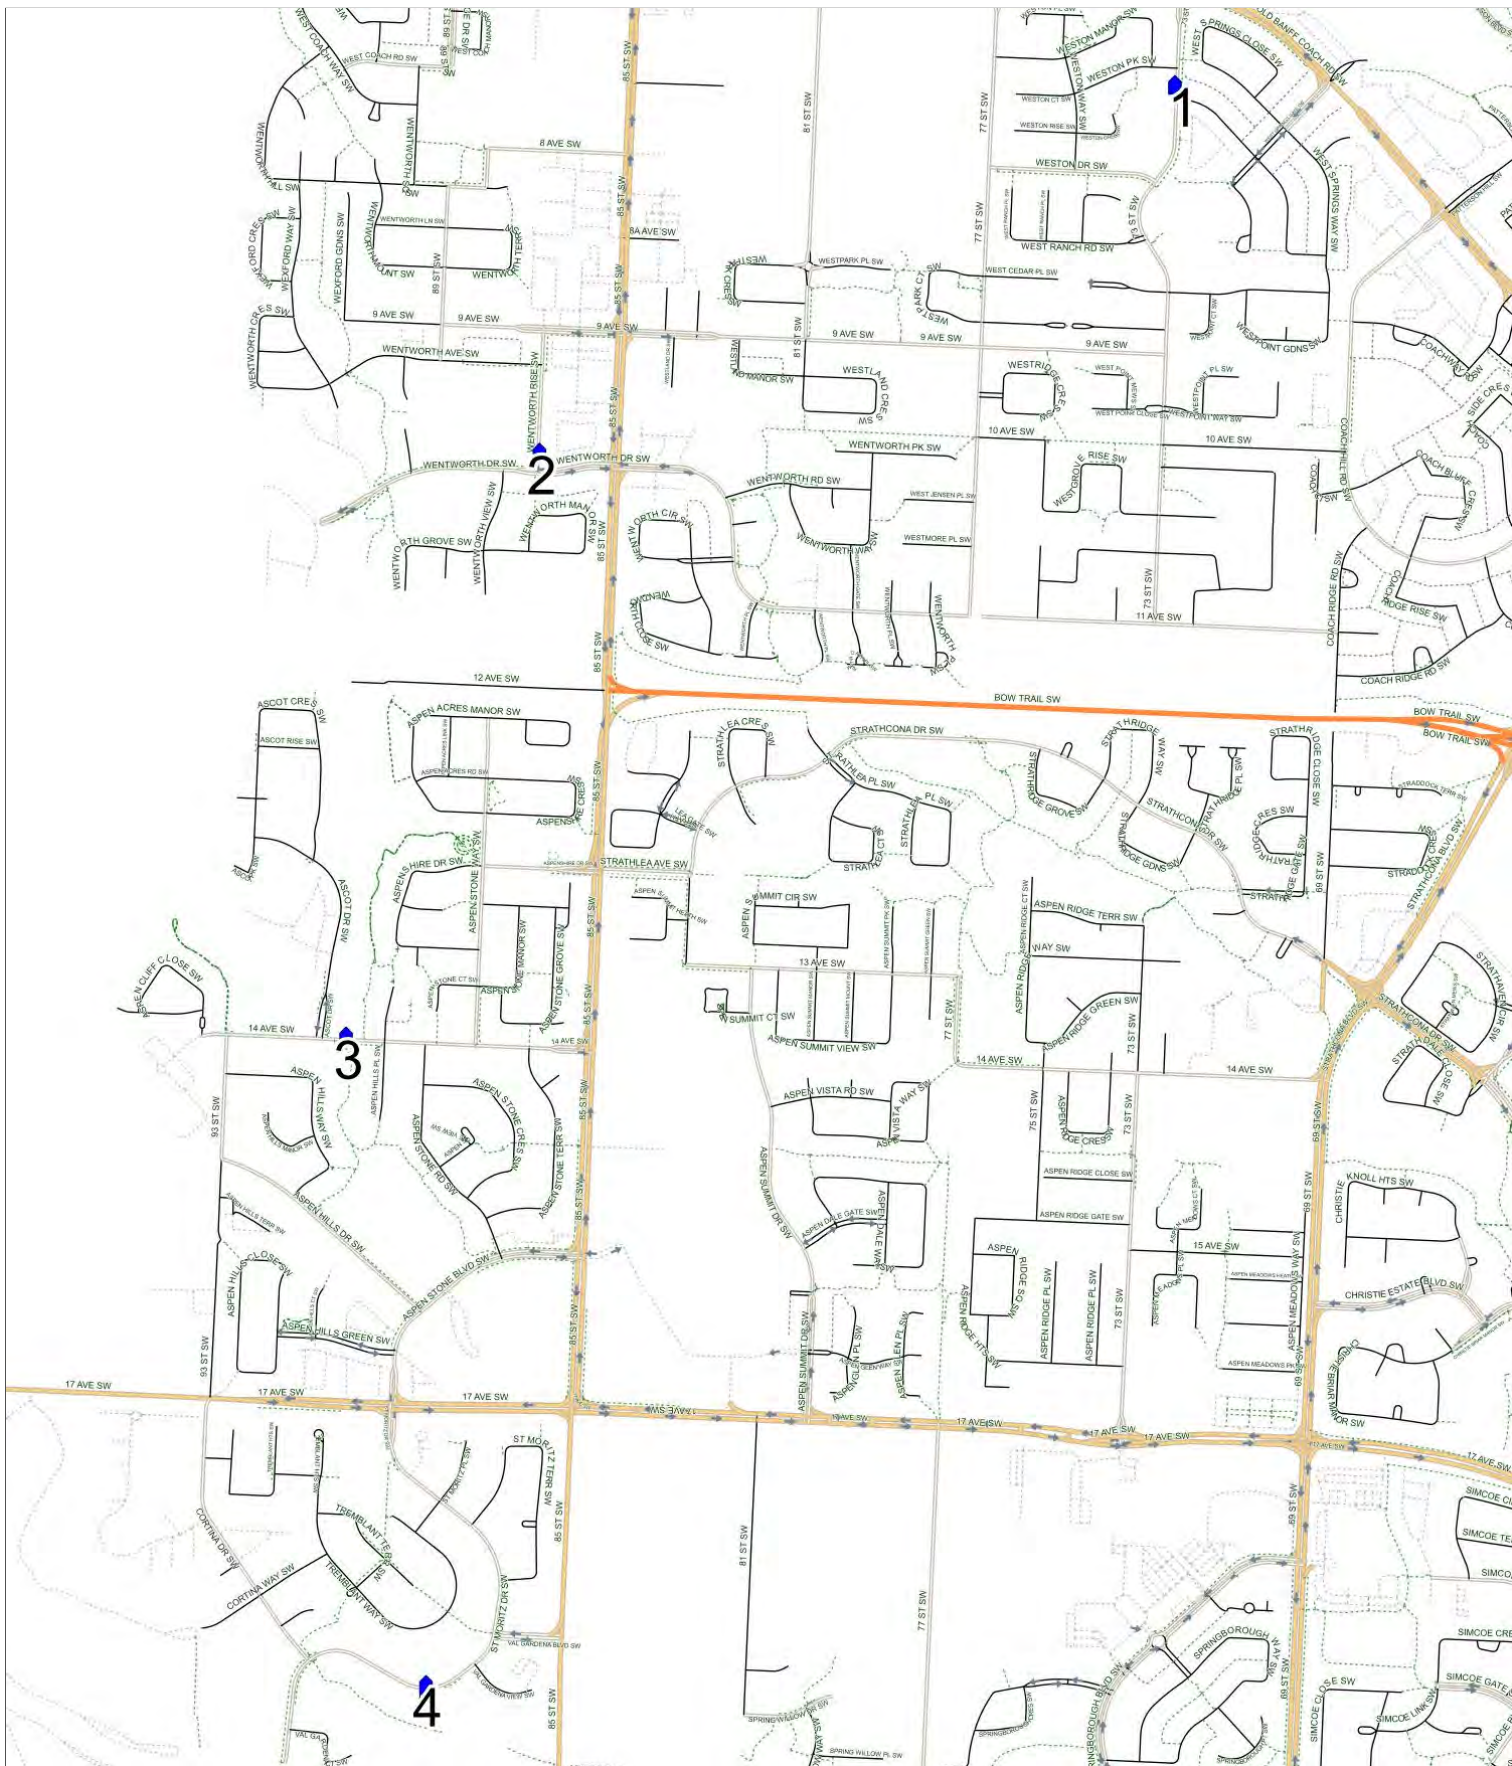

Glamorgan C AM

Operator: Southland - CFB Yard (403) 387-2907
 Description: West Springs, Aspen Woods, Springbank Hill

Eff: 2019-09-03

#	Time	Description
1	8:21 AM	Southbound on 73 Street after Weston Park SW at the CT Stop
2	8:28 AM	Northbound Wentworth Rise After Wentworth Drive SW at the CT Stop
3	8:36 AM	Westbound 14 Avenue after Aspenshire Close SW at the cement pad in the green space
4	8:44 AM	Eastbound St. Moritz Drive after Val Gardena Place SW at the green space
5	9:00 AM	Glamorgan School, Westbound Grafton Drive SW (Use 41 Avenue to exit area)

Glamorgan C PM (MTWR)

Operator: Southland - CFB Yard (403) 387-2907
 Description: West Springs, Aspen Woods, Springbank Hill

Eff: 2019-09-03

#	Time	Description
1	3:55 PM	Glamorgan School, Westbound Grafton Drive SW (Use 41 Avenue to exit area)
2	4:10 PM	Southbound 73 Street after Weston Park SW at the CT Stop
3	4:17 PM	Northbound Wentworth Rise After Wentworth Drive SW at the CT Stop
4	4:25 PM	Westbound 14 Avenue after Aspenshire Close SW at the cement pad in the green space
5	4:33 PM	Eastbound St. Moritz Drive after Val Gardena Place SW at the green space

Glamorgan C PM (F)

Operator: Southland - CFB Yard (403) 387-2907
 Description: West Springs, Aspen Woods, Springbank Hill

Eff: 2019-09-03

#	Time	Description
1	1:10 PM	Glamorgan School, Westbound Grafton Drive SW (Use 41 Avenue to exit area)
2	1:25 PM	Southbound on 73 Street after Weston Park SW at the CT Stop
3	1:30 PM	Northbound Wentworth Rise After Wentworth Drive SW at the CT Stop
4	1:37 PM	Westbound 14 Avenue after Aspen Close SW at the cement pad in the green space
5	1:43 PM	Eastbound St. Moritz Drive after Val Gardena Place SW at the green space