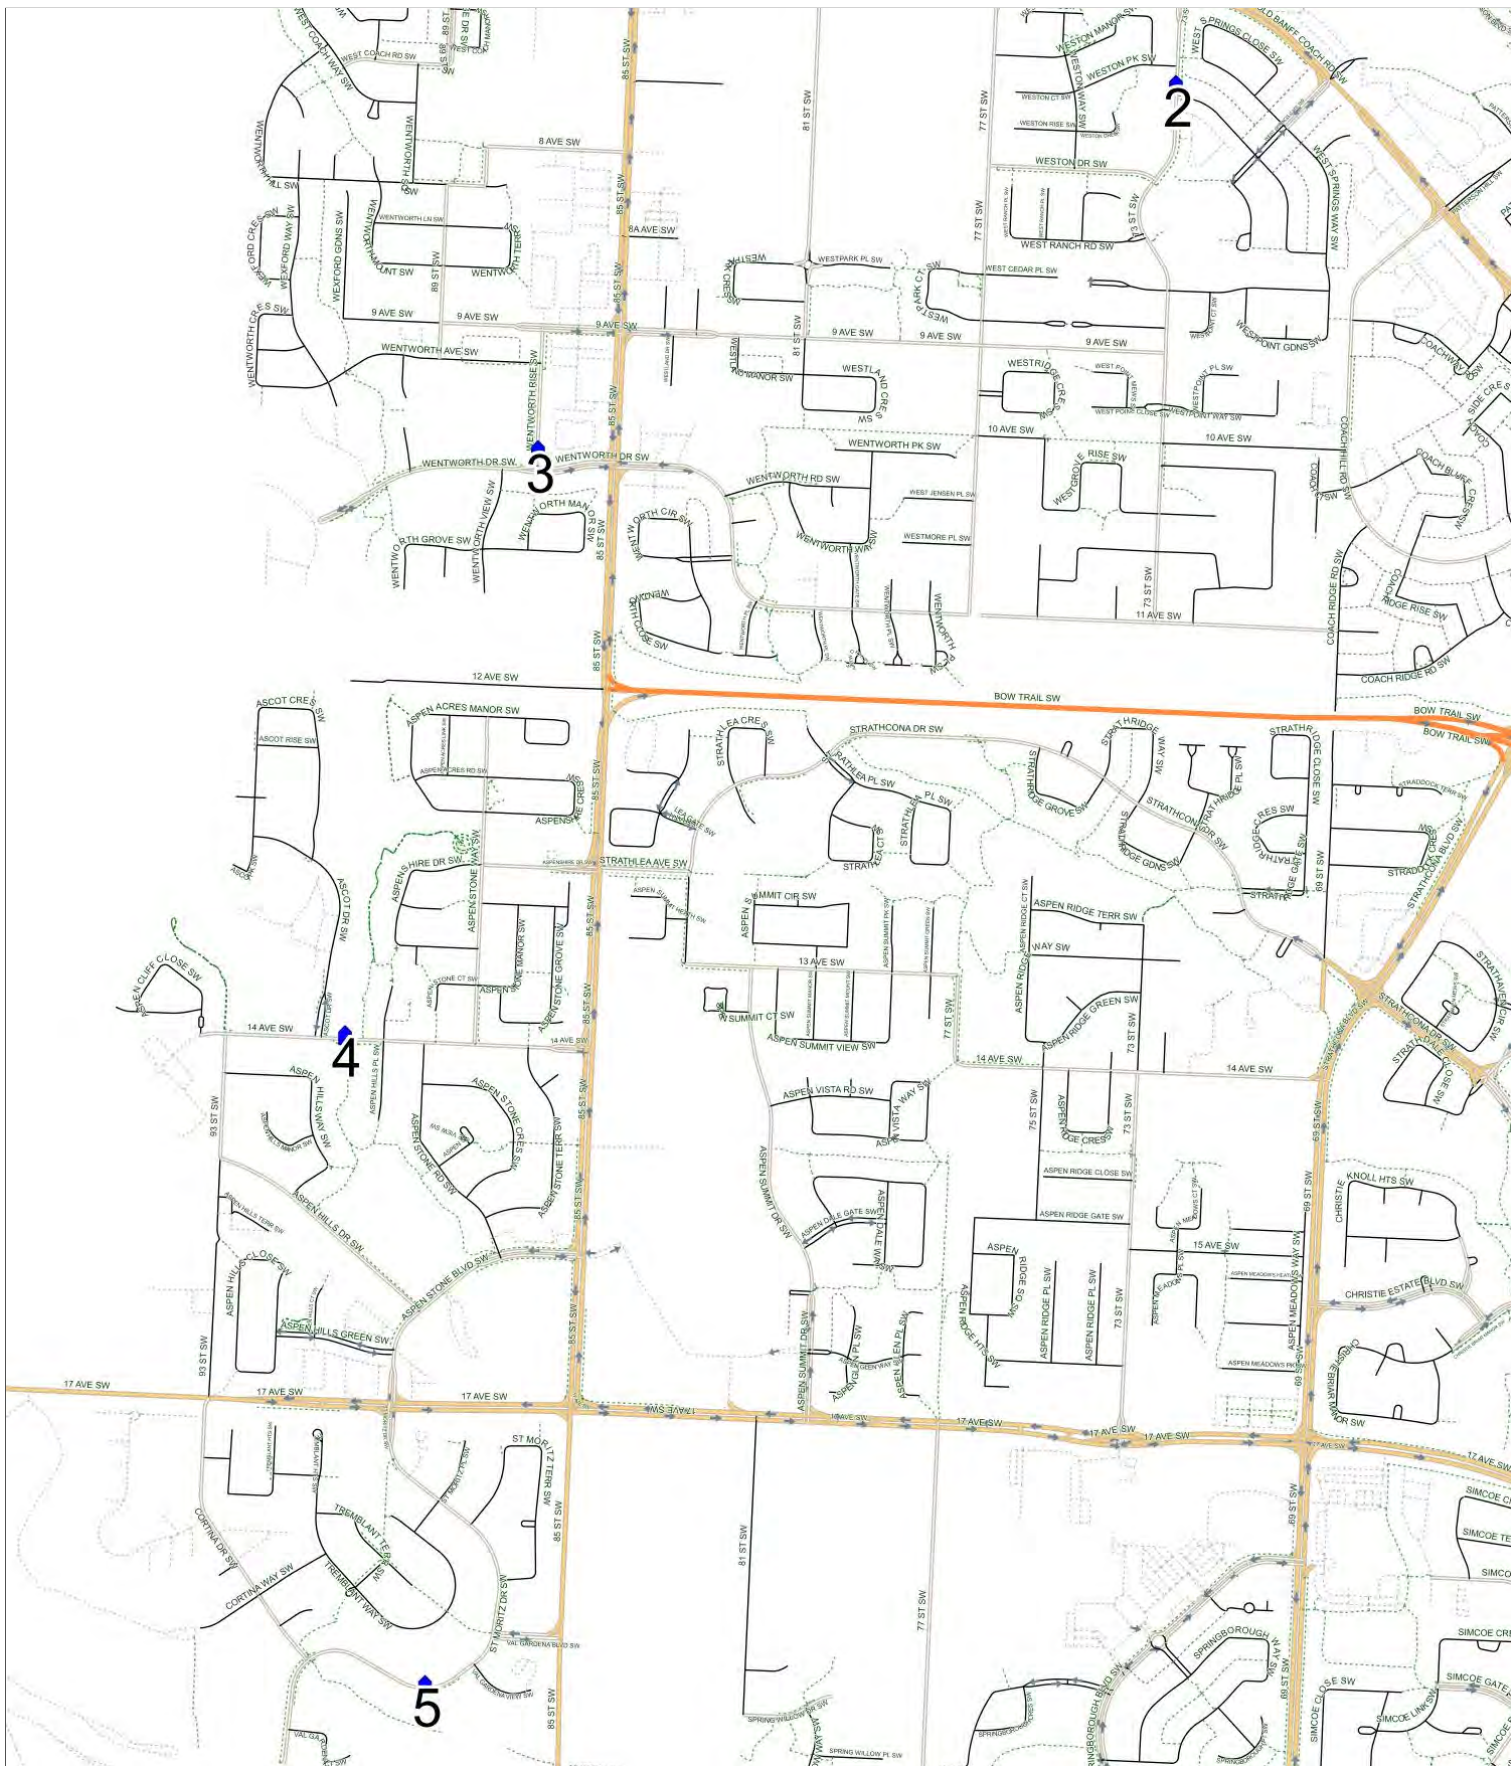

Glamorgan C AM

Operator: Southland - CFB Yard (403) 387-2907
 Description: West Springs, Aspen Woods, Springbank Hill

Eff: 2019-09-03

#	Time	Description
1	8:21 AM	Southbound on 73 Street after Weston Park SW at the CT Stop
2	8:28 AM	Northbound Wentworth Rise After Wentworth Drive SW at the CT Stop
3	8:36 AM	Westbound 14 Avenue after Aspenshire Close SW at the cement pad in the green space
4	8:44 AM	Eastbound St. Moritz Drive after Val Gardena Place SW at the green space
5	9:00 AM	Glamorgan School, Westbound Grafton Drive SW (Use 41 Avenue to exit area)

Glamorgan C PM (MTWR)

Operator: Southland - CFB Yard (403) 387-2907
 Description: West Springs, Aspen Woods, Springbank Hill

Eff: 2019-09-03

#	Time	Description
1	3:55 PM	Glamorgan School, Westbound Grafton Drive SW (Use 41 Avenue to exit area)
2	4:10 PM	Southbound 73 Street after Weston Park SW at the CT Stop
3	4:17 PM	Northbound Wentworth Rise After Wentworth Drive SW at the CT Stop
4	4:25 PM	Westbound 14 Avenue after Aspenshire Close SW at the cement pad in the green space
5	4:33 PM	Eastbound St. Moritz Drive after Val Gardena Place SW at the green space

Glamorgan C PM (F)

Operator: Southland - CFB Yard (403) 387-2907
 Description: West Springs, Aspen Woods, Springbank Hill

Eff: 2019-09-03

#	Time	Description
1	1:10 PM	Glamorgan School, Westbound Grafton Drive SW (Use 41 Avenue to exit area)
2	1:25 PM	Southbound on 73 Street after Weston Park SW at the CT Stop
3	1:30 PM	Northbound Wentworth Rise After Wentworth Drive SW at the CT Stop
4	1:37 PM	Westbound 14 Avenue after Aspen Close SW at the cement pad in the green space
5	1:43 PM	Eastbound St. Moritz Drive after Val Gardena Place SW at the green space