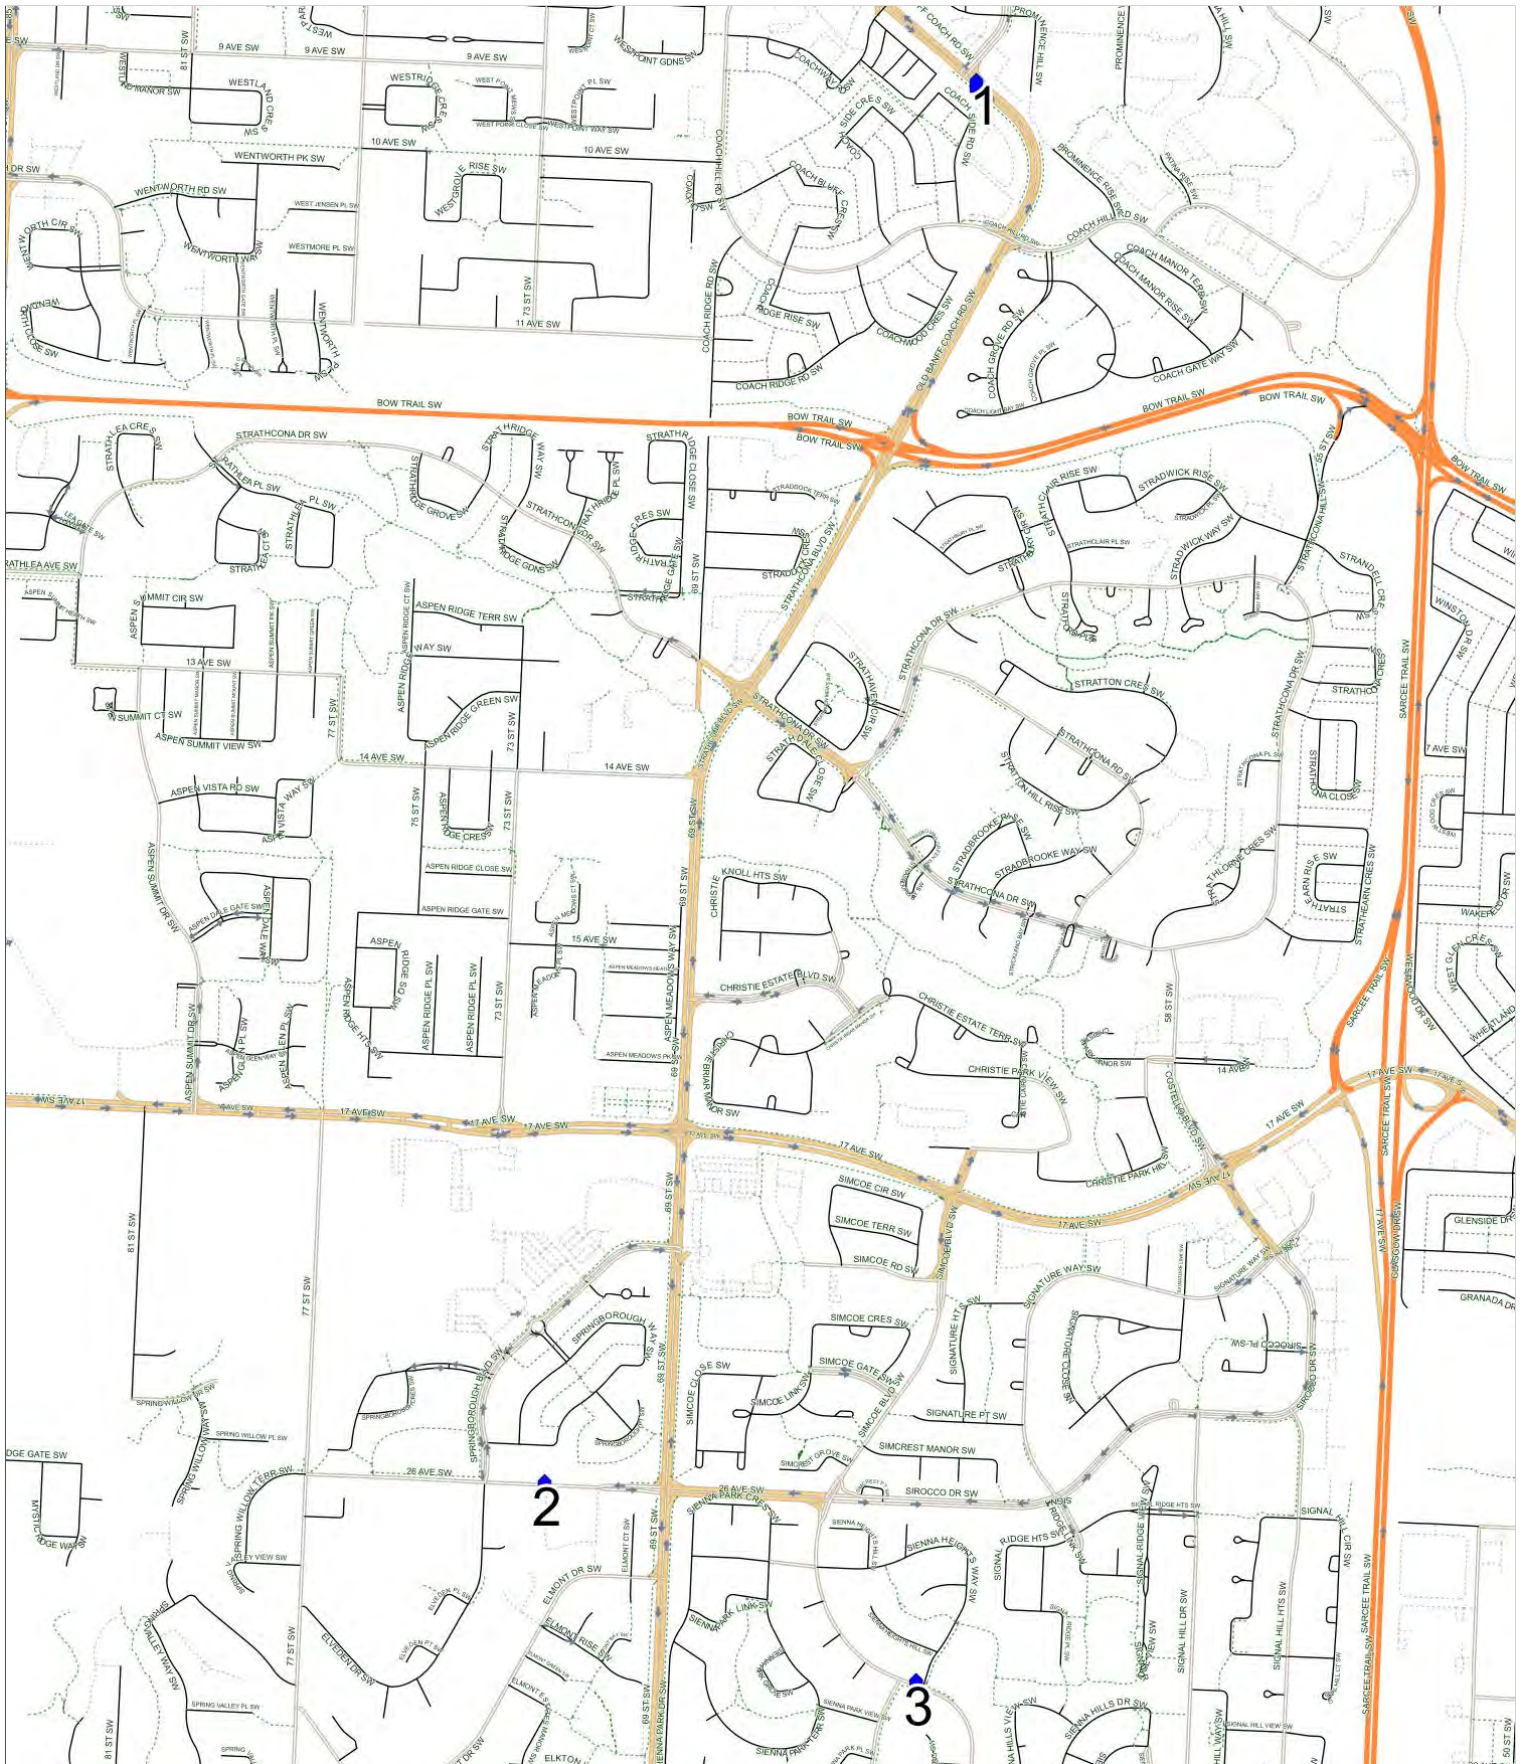

## Glamorgan D AM

Operator: Southland - CFB Yard (403) 387-2907  
 Description: Coach Hill, Springborough

Eff: 2019-09-03

#	Time	Description
1	8:32 AM	Southbound Old Banff Coach Road after Patterson Boulevard SW at the CT Stop
2	8:41 AM	Eastbound 26 Avenue before Elysian Crescent SW (west arm ) at the mailboxes
3	8:45 AM	Southbound Signal Hill Drive after Sienna Park Drive SW at the CT Stop
4	9:00 AM	Glamorgan School, Westbound Grafton Drive SW (Use 41 Avenue to exit area)

### Glamorgan D PM (MTWR)

Operator: Southland - CFB Yard (403) 387-2907  
 Description: Coach Hill, Springborough

Eff: 2019-09-03

#	Time	Description
1	3:55 PM	Glamorgan School, Westbound Grafton Drive SW (Use 41 Avenue to exit area)
2	4:09 PM	Westbound Signal Hill Drive before Sienna Heights Way SW at the green space
3	4:13 PM	Westbound 26 Avenue after 69 Street SW at the mailboxes
4	4:23 PM	Northbound Old Banff Coach Road after Patterson Boulevard SW at the CT Stop

## Glamorgan D PM (F)

Operator: Southland - CFB Yard (403) 387-2907  
 Description: Coach Hill, Springborough

Eff: 2019-09-03

#	Time	Description
1	1:10 PM	Glamorgan School, Westbound Grafton Drive SW (Use 41 Avenue to exit area)
2	1:24 PM	Westbound Signal Hill Drive before Sienna Heights Way SW at the green space
3	1:27 PM	Westbound 26 Avenue after 69 Street SW at the mailboxes
4	1:36 PM	Northbound Old Banff Coach Road after Patterson Boulevard SW at the CT Stop