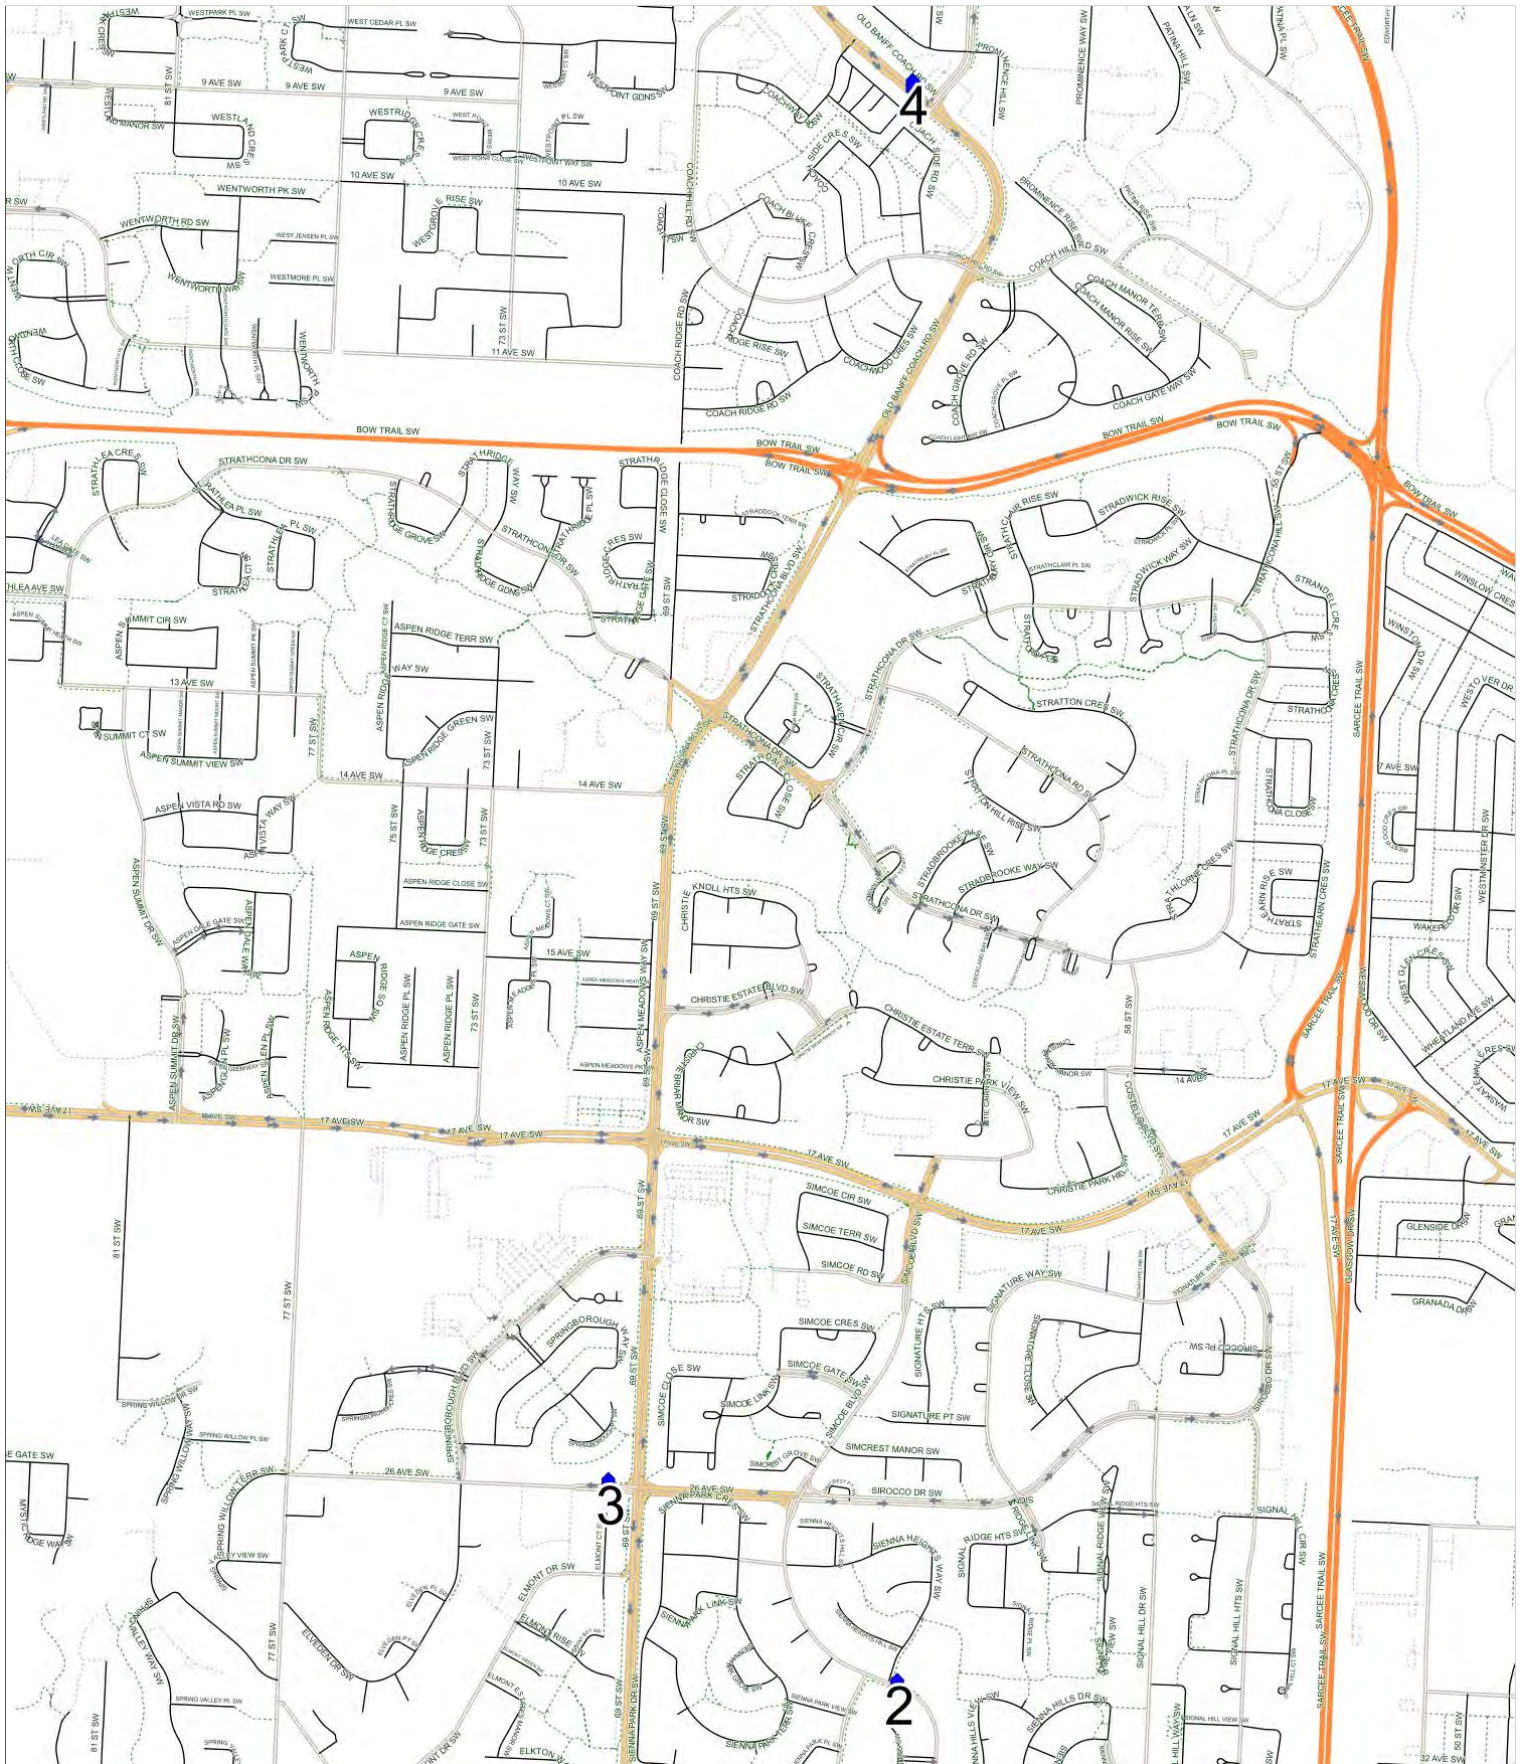

## Glamorgan D AM

Operator: Southland - CFB Yard (403) 387-2907  
 Description: Coach Hill, Springborough

Eff: 2019-09-03

#	Time	Description
1	8:32 AM	Southbound Old Banff Coach Road after Patterson Boulevard SW at the CT Stop
2	8:41 AM	Eastbound 26 Avenue before Elysian Crescent SW (west arm ) at the mailboxes
3	8:45 AM	Southbound Signal Hill Drive after Sienna Park Drive SW at the CT Stop
4	9:00 AM	Glamorgan School, Westbound Grafton Drive SW (Use 41 Avenue to exit area)

### Glamorgan D PM (MTWR)

Operator: Southland - CFB Yard (403) 387-2907  
 Description: Coach Hill, Springborough

Eff: 2019-09-03

#	Time	Description
1	3:55 PM	Glamorgan School, Westbound Grafton Drive SW (Use 41 Avenue to exit area)
2	4:09 PM	Westbound Signal Hill Drive before Sienna Heights Way SW at the green space
3	4:13 PM	Westbound 26 Avenue after 69 Street SW at the mailboxes
4	4:23 PM	Northbound Old Banff Coach Road after Patterson Boulevard SW at the CT Stop

## Glamorgan D PM (F)

Operator: Southland - CFB Yard (403) 387-2907  
 Description: Coach Hill, Springborough

Eff: 2019-09-03

#	Time	Description
1	1:10 PM	Glamorgan School, Westbound Grafton Drive SW (Use 41 Avenue to exit area)
2	1:24 PM	Westbound Signal Hill Drive before Sienna Heights Way SW at the green space
3	1:27 PM	Westbound 26 Avenue after 69 Street SW at the mailboxes
4	1:36 PM	Northbound Old Banff Coach Road after Patterson Boulevard SW at the CT Stop