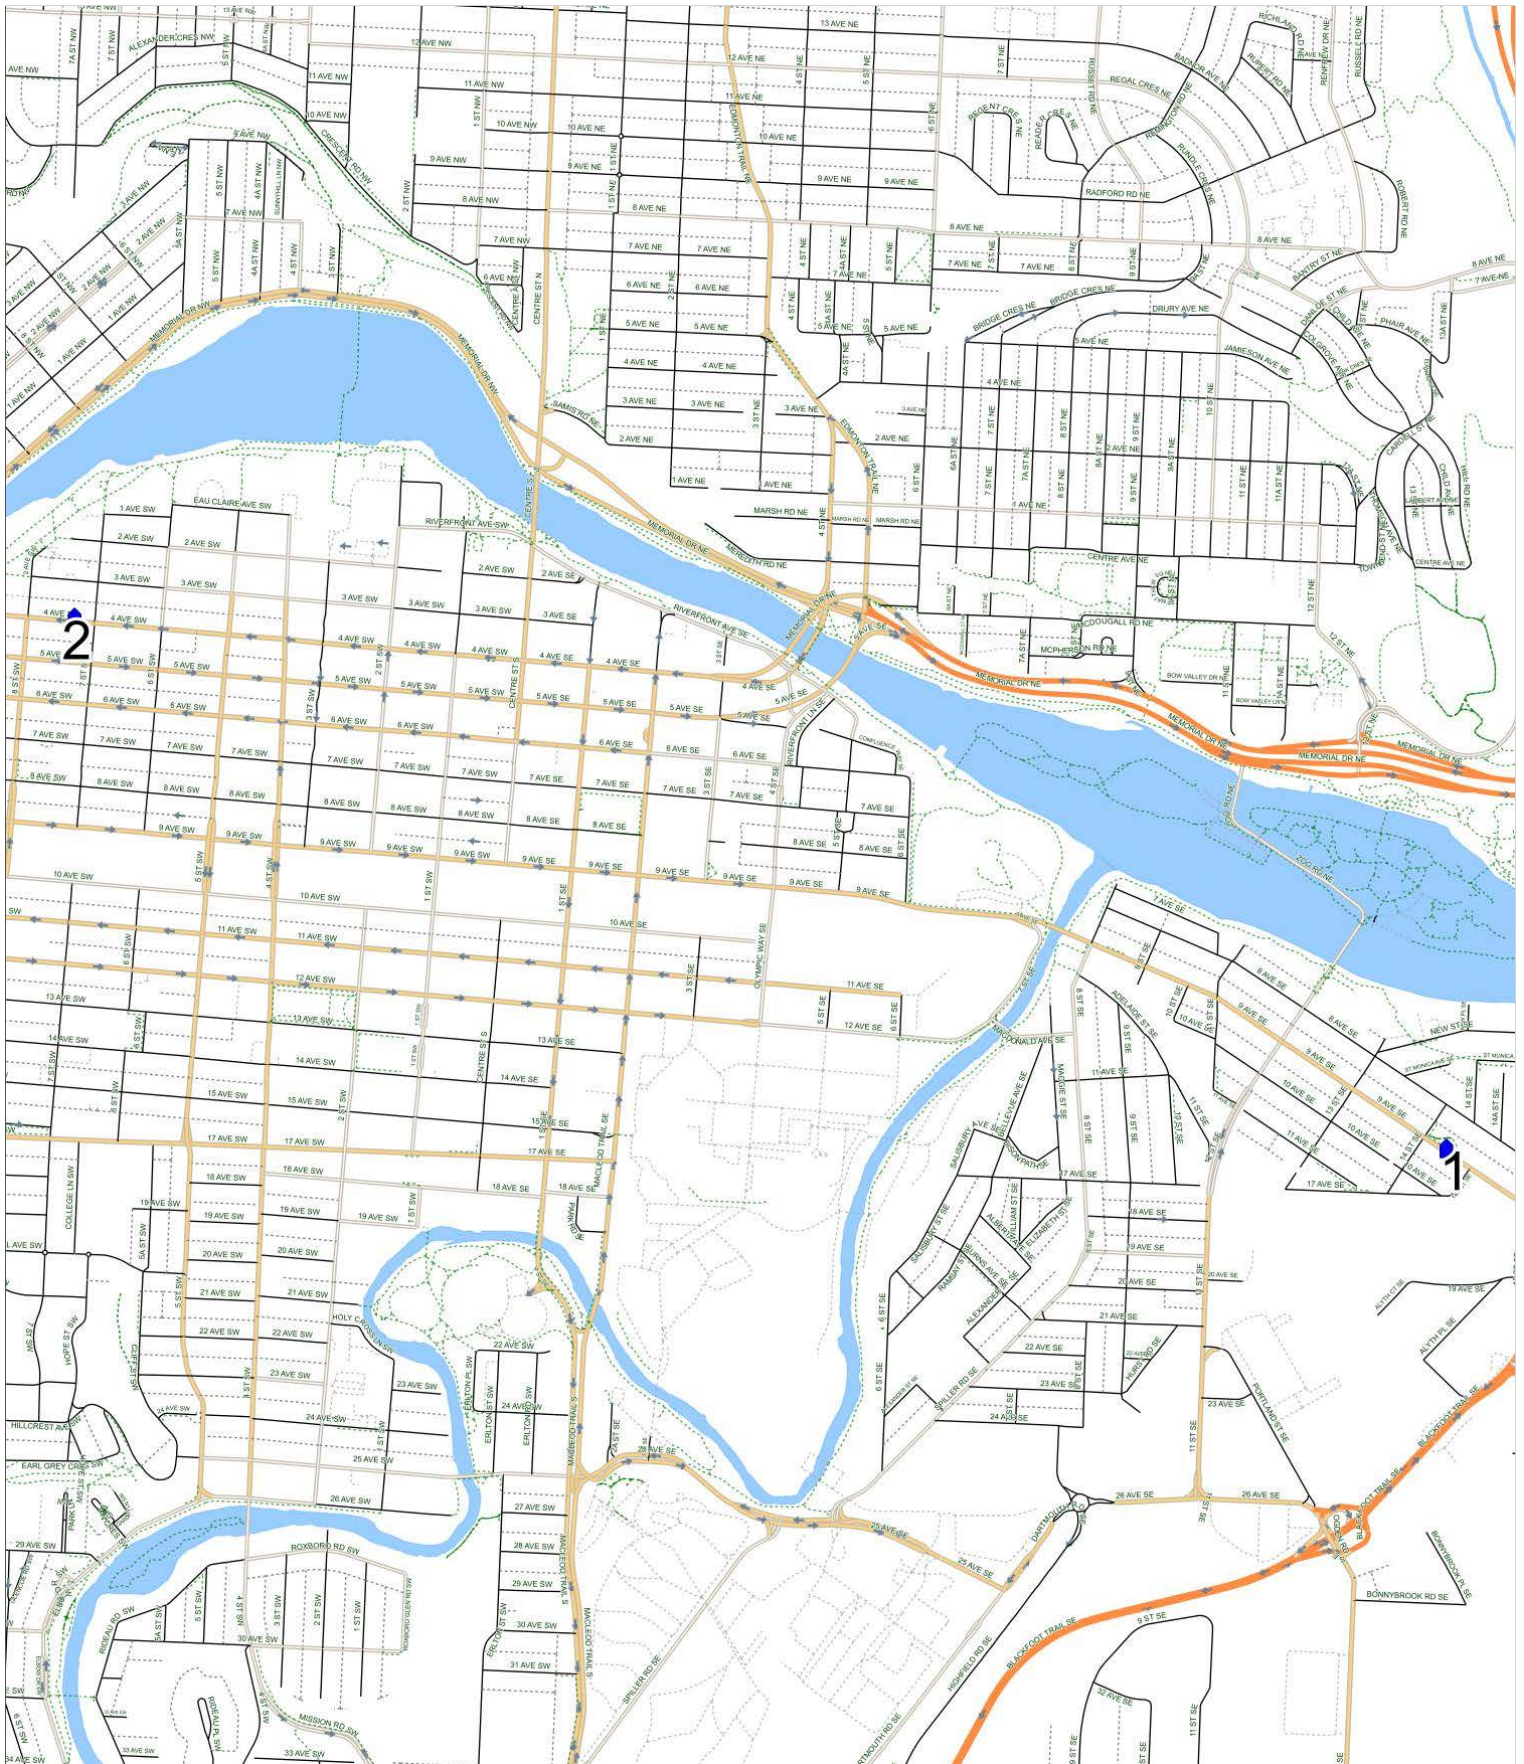

Glamorgan F AM

Operator: Southland - Ogden Yard (403) 253-9323
Description: Inglewood, Downtown

Eff: 2019-09-03

#	Time	Description
1	8:26 AM	Westbound 9 Avenue after 14A Street SE in the middle of the green space
2	8:48 AM	Westbound 4 Avenue after 7 Street SW at the CT Stop
3	9:00 AM	Glamorgan School, Westbound Grafton Drive SW (Use 41 Avenue to exit area)

Glamorgan F PM (MTWR)

Operator: Southland - Ogden Yard (403) 253-9323
Description: Inglewood, Downtown

Eff: 2019-09-03

#	Time	Description
1	3:55 PM	Glamorgan School, Westbound Grafton Drive SW (Use 41 Avenue to exit area)
2	4:12 PM	Eastbound 5 Avenue before 7 Street SW at the CT Stop

Glamorgan F PM (F)

Operator: Southland - Ogden Yard (403) 253-9323
Description: Inglewood, Downtown

Eff: 2019-09-03

#	Time	Description
1	1:10 PM	Glamorgan School, Westbound Grafton Drive SW (Use 41 Avenue to exit area)
2	1:27 PM	Eastbound 5 Avenue before 7 Street SW at the CT Stop